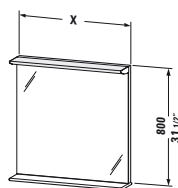

Mirror with lighting

ciAPMO®ELECTRICAL,
1 wooden shelf,
Fluorescent tube T5 835 W,
Mirrors require a GFCI 110 V 60 Hz power source. Flat plug will be supplied with mirror,
1 sensor switch bottom right

1 lamp 23 5/8", 14 W	23 1/2" x 6 3/4"	DN 7275	1,110			
1 lamp 31 1/2", 14 W	31 1/2" x 6 3/4"	DN 7276	1,300			
1 lamp 39 3/8", 21 W	39 3/8" x 6 3/4"	DN 7277	1,670			

Infobox: Distance between sensor and reflecting surfaces = minimum 3" / Shelf has a lateral overhang to the mirror of 1/4" on both sides / # DN 7275, DN 7276 and DN 7277 available from stock: 18-White Matt (front and body)