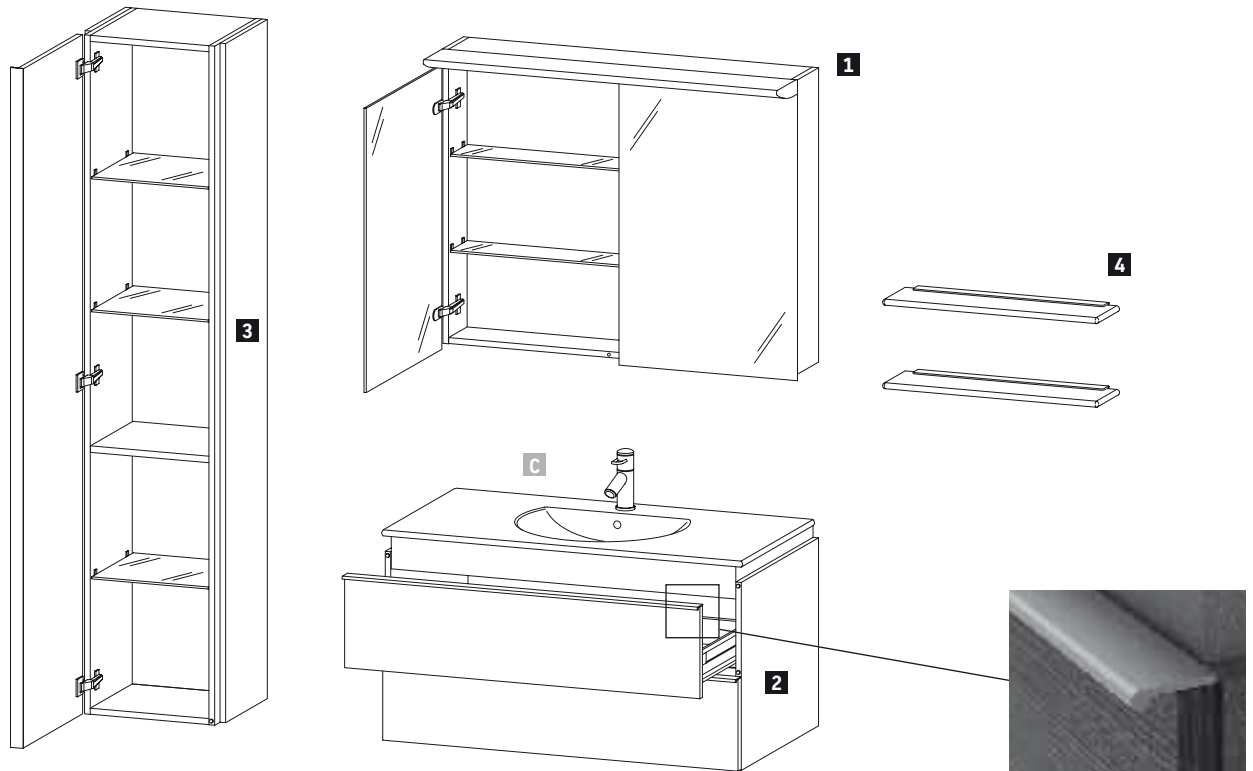

Darling New Design by sieger design

Ordering Sample

Darling New

Body, Fronts
Wall board
Mirror cabinet, tall cabinet

18 White Matt
18 White Matt
18 White Matt

Description	Remark	Quantity	Model-No.
1 Mirror cabinet	Width 39 3/8"	1	# DN 7537 0 18 18
2 Vanity unit wall-mounted	Width 39 3/8"	1	# DN 6472 0 18 18
3 Tall cabinet	Width 15 3/4"	1	# DN 1274 L 18 18
4 Wall board	Width 23 5/8"	2	# DN 7905 0 18 18
C Darling New Furniture washbasin, 40 1/2"		1	# 049910 00 00