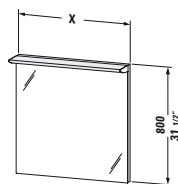

Darling New Design by sieger design

Description	inch	Model-No.	USD				
			Pricegroup 1	Pricegroup 2	Pricegroup 3	Pricegroup 4	
Vanity unit wall-mounted 2 drawers, (1 x including cut-out for siphon and siphon cover)	for Darling New # 049963	23 5/8" x 20 1/2"	DN 6470	1,375	1,480	1,615	2,015
	for Darling New # 049983	31 1/2" x 21 1/2"	DN 6471	1,455	1,580	1,720	2,155
	for Darling New # 049910	39 3/8" x 21 1/2"	DN 6472	1,555	1,680	1,835	2,290

Infobox: Furniture available Bi-Color. Body limited to 14-Terra and 18-White Matt. Front available in all color options / # DN 6470, DN 6471 and DN 6472 available from stock: 18-White Matt, 31-Pine Silver and 51-Pine Terra (front and body) / Required specification for ordering:
- Body color
- Front color

Mirror with lighting

ciAPMO®ELECTRICAL,
Fluorescent tube T5 835 W,
Mirrors require a GFCI 110 V 60 Hz power source. Flat plug will be supplied with mirror,
1 sensor switch bottom right

1 lamp 23 5/8", 14 W	23 5/8" x 6 3/4"	DN 7255	870			
1 lamp 31 1/2", 14 W	31 1/2" x 6 3/4"	DN 7256	925			
1 lamp 39 3/8", 21 W	39 3/8" x 6 3/4"	DN 7257	1,025			

Infobox: Distance between sensor and reflecting surfaces = minimum 3" / # DN 7255, DN 7256 and DN 7257 are available from stock