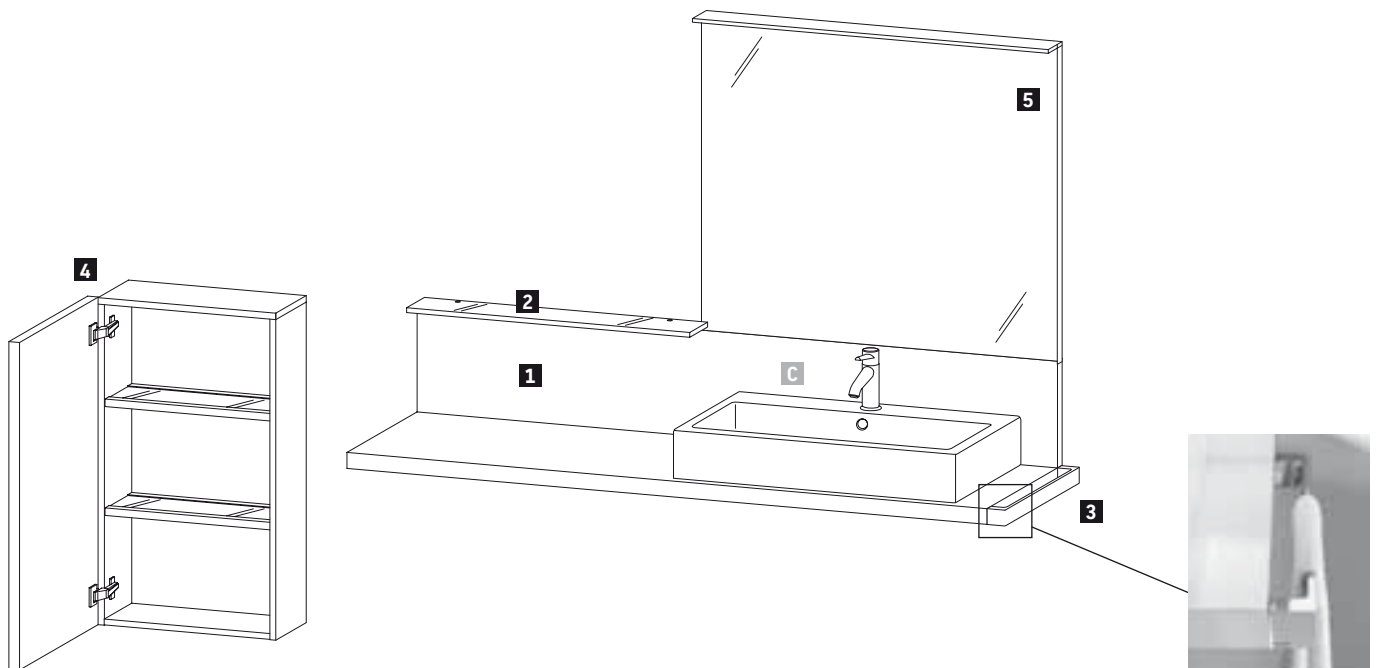

**Delos** Design by E00S

**Ordering Sample**

**Delos**

Console and back panel  
Semi-tall cabinet

**69** Brushed Walnut

**69** Brushed Walnut

Description	Remark	Quantity	Model-No.
<b>1</b> Console + back panel for above counter basin and countertop basin	Width 70 7/8"	1	# DL 040C 0 69 69
<b>2</b> Glass shelf	Width 31 1/2"	1	# DL 9905 0 00 00
<b>3</b> Towel rail		1	# DL 9990 0 00 00
<b>4</b> Semi-tall cabinet	Height 34 5/8"	1	# DL 1288 L 69 69
<b>5</b> Mirror with lighting	Width 39 3/8"	1	# DL 7243 0 00 00
<b>C</b> Vero 31 1/2"		1	# 045480 00 271