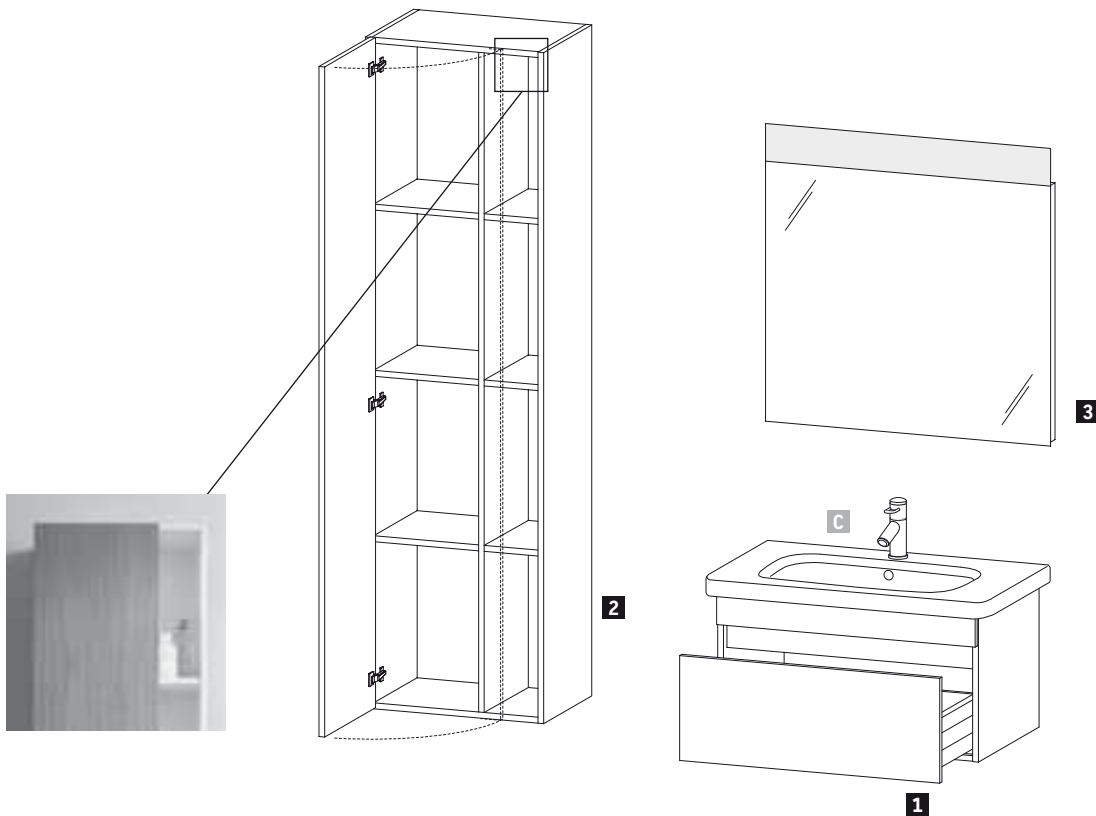

Ordering Sample

DuraStyle
Vanity unit
Tall cabinet
Mirror with lighting

53 Chestnut Dark
43 Basalt Matt

Description	Remark	Quantity	Model-No.
1 Vanity unit wall-mounted	Width 28 3/4"	1	# DS 6381 0 53 43
2 Tall cabinet	Width 19 5/8"	1	# DS 1249 L 53 43
3 Mirror with lighting	Width 31 1/2"	1	# DS 7268 0 00 00
C DuraStyle 31 1/2"		1	# 232080 00 00