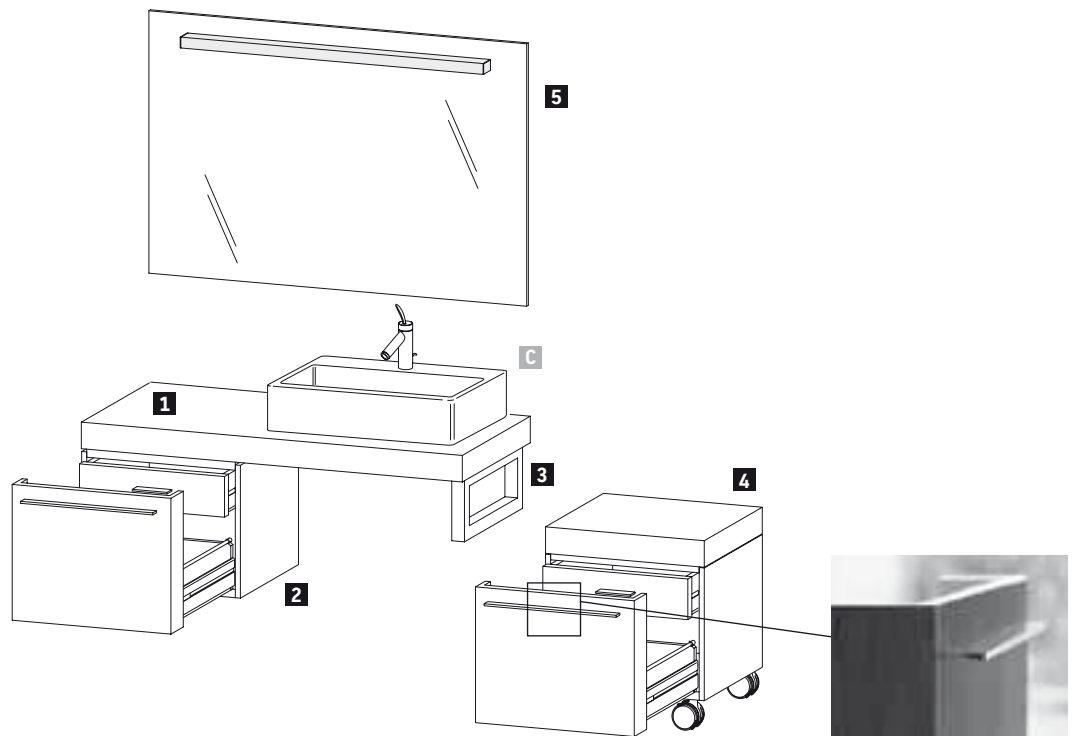

Ordering Sample

Fogo
Front + Body
Vanity Unit
Mobile Storage
Console
Mirror

13 American Walnut

Description	Remark	Quantity	Model-No.
1 Console (with one cut-out)	L = 47 1/4", with cut-out for Vero # 045460 00 271	1	# FO 089C 0 13 13
2 Low cabinet for consoles	Width 19 5/8"	1	# FO 9542 0 13 13
3 Console support (Towel rail)		1	# UV 9903 0 00 00
4 Mobile Storage unit	Width 19 5/8"	1	# FO 9543 0 13 13
5 Mirror with lighting	Width 47 1/4"	1	# FO 9680 0 13 13
C Vero 23 5/8"		1	# 045460 00 271