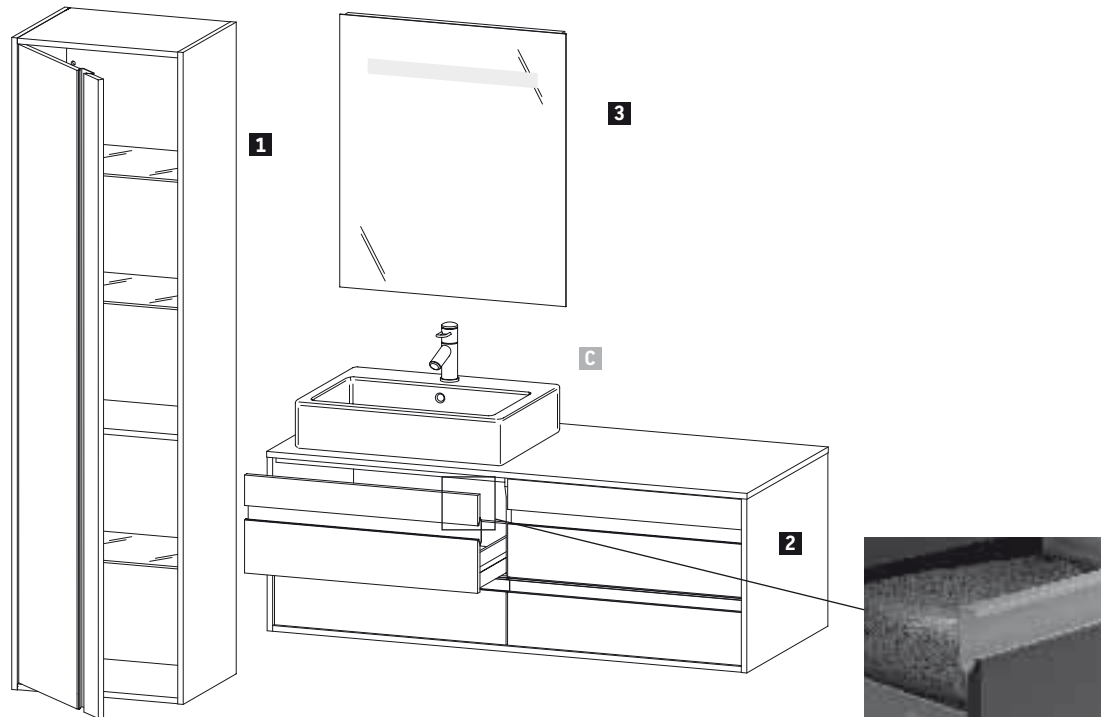

Ketho Design by Christian Werner

Product Information

Fronts Body Mirror Cabinet	Decor Pricegroup 1	14 Terra 18 White Matt 31 Pine Silver 43 Basalt Matt 49 Graphite Matt 51 Pine Terra 52 European Oak 53 Chestnut Dark 79 Natural Walnut	Basic material: High-compressed three-ply chipboard, directly coated with melamine resin decor on both sides. Edge Material: ABS-Edge material.
	Decor Pricegroup 2	22 White High Gloss 73 Ticino Cherry Tree	Basic material: High-compressed three-ply chipboard, with laminate (HPL) pressed on both sides. Edge Material: ABS-Edge material.
Edges Mirror ground plate	Decor Pricegroup 1	37 White Aluminum	Basic material: High-compressed MDF-Board directly coated. Edge Material: ABS-Edge material.
Mirror with lighting			LED light technology, 3500 Kelvin light color. Sensor switch bottom right for on/off function.
Handles furniture		Silver anodized	Aluminum
Handles mirror cabinet		Silver anodized	Zinc diecasting

Ordering Sample

Ketho
Body
Tall cabinet
Vanity unit

49 Graphite Matt

Description	Remark	Quantity	Model-No.
1 Tall Cabinet	Height 70 7/8"	1	# KT 1265 L 49 49
2 Vanity unit wall mounted	Width 55 1/8"	1	# KT 6657 L 49 49
3 Mirror with lighting	Width 25 5/8"	1	# KT 7330 0 00 00
C Vero		1	# 045260 00 001