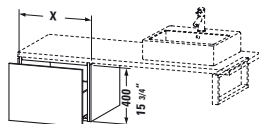

L-Cube Design by Christian Werner

Description	inch	Model-No.	USD			
			Pricegroup 1	Pricegroup 2	Pricegroup 3	Pricegroup 4
Vanity unit for console						
with 2 drawers, upper drawer including cut-out for siphon and siphon cover						
	12 5/8" x 21 1/2"	LC 6834	1,135	1,190	1,270	1,430
	16 1/2" x 21 1/2"	LC 6835	1,165	1,225	1,315	1,535
	20 1/2" x 21 1/2"	LC 6836	1,190	1,260	1,365	1,645
	24 3/8" x 21 1/2"	LC 6837	1,220	1,295	1,415	1,760
	32 1/4" x 21 1/2"	LC 6838	1,250	1,335	1,465	1,865
	40 1/8" x 21 1/2"	LC 6839	1,275	1,370	1,515	2,000

Additional modules

Interior system for drawer in maple or walnut solid wood

for cabinet widths 24 3/8" including siphon cut-out	24 3/8"	UV 9820	285			
for cabinet widths 32 1/4" including siphon cut-out	32 1/4"	UV 9821	395			
for cabinet widths 40 1/8" including siphon cut-out	40 1/8"	UV 9822	470			

Infobox: Interior modules can not be retrofitted, are factory installed and must be requested upon ordering / Please keep 1/8" space to the wall / Console not included in delivery, please order separately / Required specification for ordering:

- Interior module yes or no
- Walnut-77 or Maple-78

Low cabinet for console

1 pull-out compartment

	12 5/8" x 21 1/2"	LC 6864	825	875	975	1,160
	16 1/2" x 21 1/2"	LC 6865	845	905	1,015	1,245
	20 1/2" x 21 1/2"	LC 6866	865	940	1,060	1,340
	24 3/8" x 21 1/2"	LC 6867	890	975	1,100	1,440
	32 1/4" x 21 1/2"	LC 6868	915	1,010	1,150	1,555
	40 1/8" x 21 1/2"	LC 6869	940	1,040	1,195	1,670

Additional modules

Interior system for pull-out compartment in maple or walnut solid wood

for cabinet widths 24 3/8" without siphon cut-out	24 3/8"	UV 9828	225			
for cabinet widths 32 1/4" without siphon cut-out	32 1/4"	UV 9829	375			
for cabinet widths 40 1/8" without siphon cut-out	40 1/8"	UV 9830	535			

Infobox: Interior modules can not be retrofitted, are factory installed and must be requested upon ordering / Please keep 1/8" space to the wall / Console not included in delivery, please order separately / Required specification for ordering:

- Interior module yes or no
- Walnut-77 or Maple-78