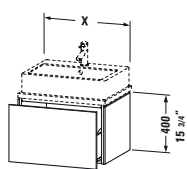

L-Cube Design by Christian Werner

Description	inch	Model-No.	USD			
			Pricegroup 1	Pricegroup 2	Pricegroup 3	Pricegroup 4
Console for above-counter basin and countertop basin						
1 console with two cut-outs, Width min. see ordering information, Width max. 78 3/4"						
basic price until 31 1/2"	18 7/8"	LC 095C	465	490	555	685
price per section of 3 7/8"			20	25	40	55

Infobox: Console may be ordered without cut-out, must specify when ordering / Console less than 31 1/2", may be possible on request / Required specification for the order:

- Overall width
- Dimensions from console edge to middle of basin(s)
- Color
- Ceramic model and min. width, please see page 560 - 561
- Exact position of floor cabinets / console supports

Please indicate exact measurements and drawings: furniture order sheet on page 562 is required

Vanity unit for console

1 pull-out compartment

12 5/8" x 18 3/4"	LC 6808	815	865	970	1,170
16 1/2" x 18 3/4"	LC 6809	835	890	1,005	1,260
20 1/2" x 18 3/4"	LC 6810	860	920	1,040	1,355
24 3/8" x 18 3/4"	LC 6811	880	950	1,080	1,460
32 1/4" x 18 3/4"	LC 6812	905	980	1,125	1,485
40 1/8" x 18 3/4"	LC 6813	935	1,020	1,175	1,550

Additional modules

Interior system for pull-out compartment
in maple or walnut solid wood

for cabinet widths 24 3/8" without siphon

cut-out	24 3/8"	UV 9835	400		

for cabinet widths 32 1/4" without siphon

cut-out	32 1/4"	UV 9836	455		

for cabinet widths 40 1/8" without siphon

cut-out	40 1/8"	UV 9837	565		

Infobox: Interior modules can not be retrofitted, are factory installed and must be requested upon ordering / Please keep 1/8" space to the wall / Console not included in delivery, please order separately / Required specification for ordering:

- Interior module yes or no
- Walnut-77 or Maple-78