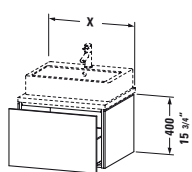

L-Cube Design by Christian Werner

Description	inch	Model-No.	USD			
			Pricegroup 1	Pricegroup 2	Pricegroup 3	Pricegroup 4
Console for above-counter basin and countertop basin						
1 console with two cut-outs, Width min. see ordering information, Width max. 78 3/4"						
basic price until 31 1/2"	21 5/8"	LC 097C	475	500	570	710
price per section of 3 7/8"			35	45	60	80

Infobox: Console may be ordered without cut-out, must specify when ordering / Console less than 31 1/2", may be possible on request / Required specification for the order:

- Overall width
- Dimensions from console edge to middle of basin(s)
- Color
- Ceramic model and min. width, please see page 560 - 561
- Exact position of floor cabinets / console supports

Please indicate exact measurements and drawings: furniture order sheet on page 562 is required

Vanity unit for console

1 pull-out compartment

12 5/8" x 21 1/2"	LC 6824	860	930	1,025	1,175
16 1/2" x 21 1/2"	LC 6825	885	955	1,060	1,265
20 1/2" x 21 1/2"	LC 6826	905	985	1,100	1,360
24 3/8" x 21 1/2"	LC 6827	930	1,015	1,140	1,460
32 1/4" x 21 1/2"	LC 6828	955	1,050	1,185	1,570
40 1/8" x 21 1/2"	LC 6829	980	1,080	1,230	1,680

Additional modules

Interior system for pull-out compartment
in maple or walnut solid wood

for cabinet widths 24 3/8" without siphon cut-out	24 3/8"	UV 9835	400		
for cabinet widths 32 1/4" without siphon cut-out	32 1/4"	UV 9836	455		
for cabinet widths 40 1/8" without siphon cut-out	40 1/8"	UV 9837	565		

Infobox: Interior modules can not be retrofitted, are factory installed and must be requested upon ordering / Please keep 1/8" space to the wall / Console not included in delivery, please order separately / Required specification for ordering:

- Interior module yes or no
- Walnut-77 or Maple-78