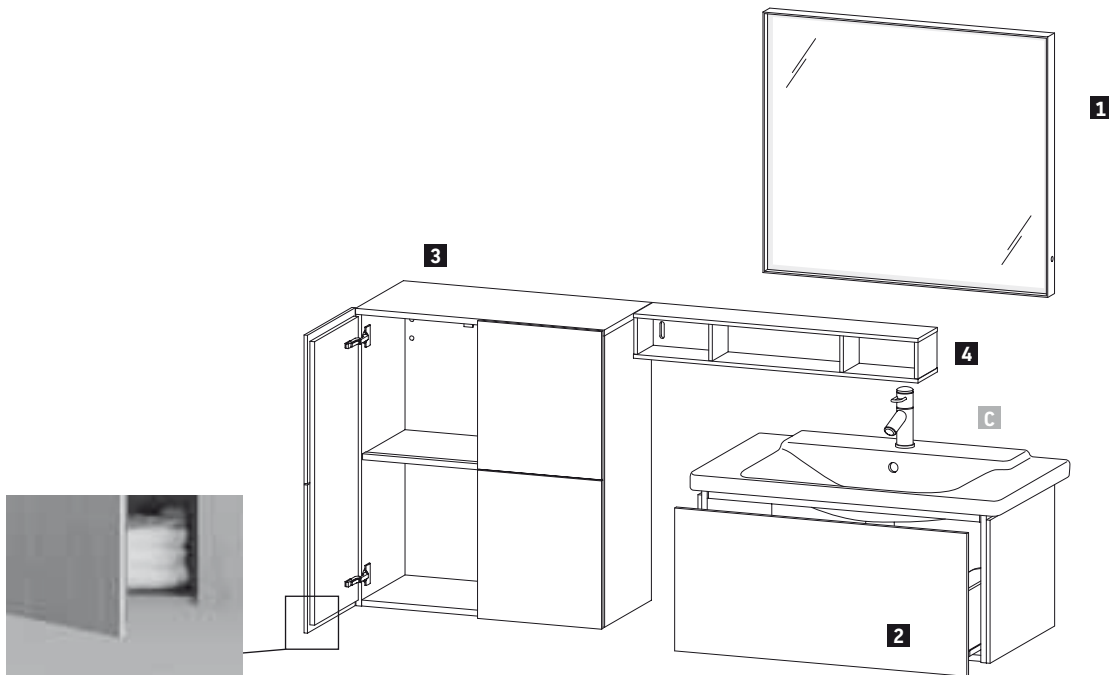

L-Cube Design by Christian Werner

Ordering Sample

L-Cube

Body, Fronts
Vanity unit wall-mounted
Semi-tall cabinet
Shelf element
Mirror with lighting

71 Mediterranean Oak
71 Mediterranean Oak
71 Mediterranean Oak
85 White High Gloss

Description	Remark	Quantity	Model-No.
1 Mirror with lighting	Width 31 1/2"	1	# LC 7381 0 00 00
2 Vanity unit wall-mounted	Width 32 1/4"	1	# LC 6147 0 71 71
3 Semi-tall cabinet	Width 27 1/2"	1	# LC 1177 0 71 71
4 Shelf element (horizontal)	Width 31 1/2"	1	# LC 1200 0 85 85
C Furniture washbasin P3 Comforts	Width 33 1/2"	1	# 233285 00 00