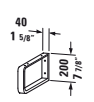

Console support 1 console support-towel rail, for installation beneath console 21 5/8" in depth Chrome						
	1 5/8" x 18 7/8"	UV 9933		385