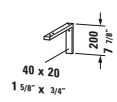

PuraVida Design by Phoenix Design

Description	inch	Model-No.	USD			
			Pricegroup 1	Pricegroup 2	Pricegroup 3	Pricegroup 4
Console 1 console with two cut-outs, Width min. see ordering information, Width max. 78 3/4", edges: 85 White High Gloss, inlaying plate possible in all PuraVida colors						
basic price until 31 1/2", for back-to-wall	21 5/8"	PV 072C		890	955	1,185
basic price until 31 1/2", for corner left / right	21 5/8"	PV 074C L/R		890	955	1,185
basic price until 31 1/2", for niche (alcove)	21 5/8"	PV 076C		890	955	1,185
price per section of	3 7/8"			45	55	60

Infobox: - Low cabinets align left or right with the console
- Vanity units cannot be mounted next to each other / Required specification for ordering:
- Width
- Console color
- Dimension from console edge to the middle of the basin(s)
- Number and position of floor cabinets
- Number and position of console supports
- Model no. ceramic, please refer to page 560 - 561 / Please indicate exact measurements and drawings: furniture order sheet on page 564 is required

Console support 1 console support-bracket, mountable beneath console 18 7/8" to 21 5/8" depths Grey, powder-coated						
	1 5/8" x 16 3/4"	UV 9902		115