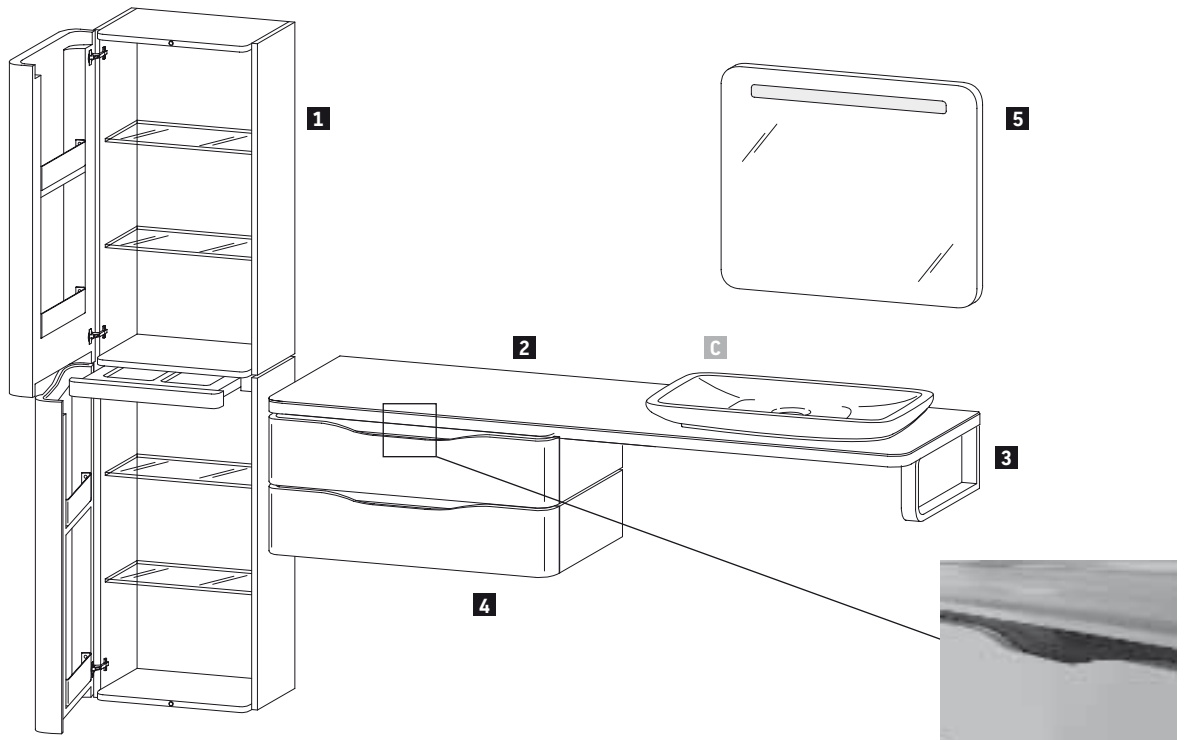

Ordering Sample

PuraVida

Console, cover plate
Edge
Interior color of recessed handle

88 Red High Gloss
85 White High Gloss
88 Red High Gloss

Description	Remark	Quantity	Model-No.
1 Tall Cabinet	Width 18 1/8"	1	# PV 9206 L 85 88
2 Console	Width 70 7/8"	1	# PV 071C 0 85 88
3 Console support (Towel rail)		1	# UV 9933 0 00 00
4 Low cabinet for console	Width 31 1/2", installed lateral left side	1	# PV 9202 0 85 88
5 Mirror with lighting	Width 28 3/8"	1	# PV 9421 0 85 85
C PuraVida 27 1/2"		1	# 037070 00 001