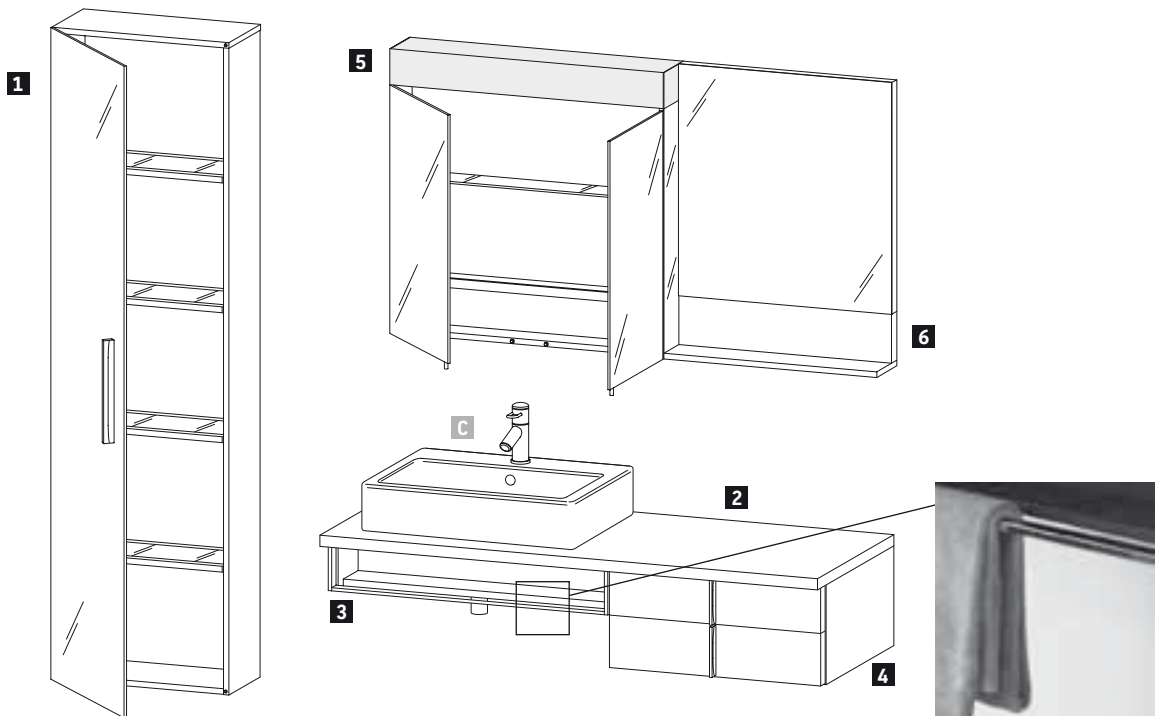

Vero Design by Kurt Merki Jr.

Ordering Sample

Vero

Tall cabinet
Console
Vanity unit for console
Low cabinet for console
Mirror cabinet
Mirror with shelf below

73 Ticino Cherry Tree
73 Ticino Cherry Tree
73 Ticino Cherry Tree
73 Ticino Cherry Tree
73 Ticino Cherry Tree

Description	Remark	Quantity	Model-No.
1 Tall cabinet	Width 19 5/8"	1	# VE 1175 L 73 73
2 Console	Width 55 1/8" (Dimension between axes 15 3/4")	1	# VE 096C 0 73 73
3 Vanity unit for console	Width 31 1/2"	1	# VE 6541 0 73 73
4 Low cabinet for console	Width 23 5/8"	1	# VE 6579 0 73 73
5 Mirror cabinet	Width 31 1/2"	1	# VE 7502 0 00 00
6 Mirror with shelf below	Width 23 5/8"	1	# VE 7370 0 73 73
C Vero 23 3/8"		1	# 045260 00 001