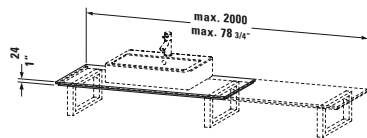

Console for above-counter basin and countertop basin

1 console with one cut-out,

Width min. see ordering information,

Width max. 78 3/4"

basic price until 31 1/2", for back-to-wall	21 5/8"	XL 025C	500	605	670	885
basic price until 31 1/2", for corner left	21 5/8"	XL 026C	500	605	670	885
basic price until 31 1/2", for corner right	21 5/8"	XL 027C	500	605	670	885
basic price until 31 1/2", for niche (alcove)	21 5/8"	XL 028C	500	605	670	885
price per section of 3 7/8"			40	45	50	75

Infobox: Console may be ordered without cut-out, must specify when ordering / Required specification for ordering:

- Width
- Dimension from console edge to the middle of the basin(s)
- Model no. ceramic and min. width, please refer to page 560 - 561
- Exact position of low cabinets and console supports / Please indicate exact measurements and drawings: furniture order sheet on page 562 is required