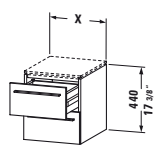

X-Large Design by sieger design

Description	inch	Model-No.	USD			
			Pricegroup 1	Pricegroup 2	Pricegroup 3	Pricegroup 4
Low cabinet for console						
1 pull-out compartment						
	11 3/4" x 18 7/8"	XL 6531	605	745	885	1,010
	15 3/4" x 18 7/8"	XL 6532	640	775	935	1,040
	19 5/8" x 18 7/8"	XL 6533	690	855	1,030	1,215
	23 5/8" x 18 7/8"	XL 6534	750	930	1,095	1,340

Infobox: Console not included in delivery, please order separately

Low cabinet for console

2 drawers

	11 3/4" x 18 7/8"	XL 6521	805	940	1,065	1,195
	15 3/4" x 18 7/8"	XL 6522	820	990	1,120	1,230
	19 5/8" x 18 7/8"	XL 6523	905	1,085	1,230	1,440
	23 5/8" x 18 7/8"	XL 6524	940	1,130	1,265	1,545

Infobox: Console not included in delivery, please order separately