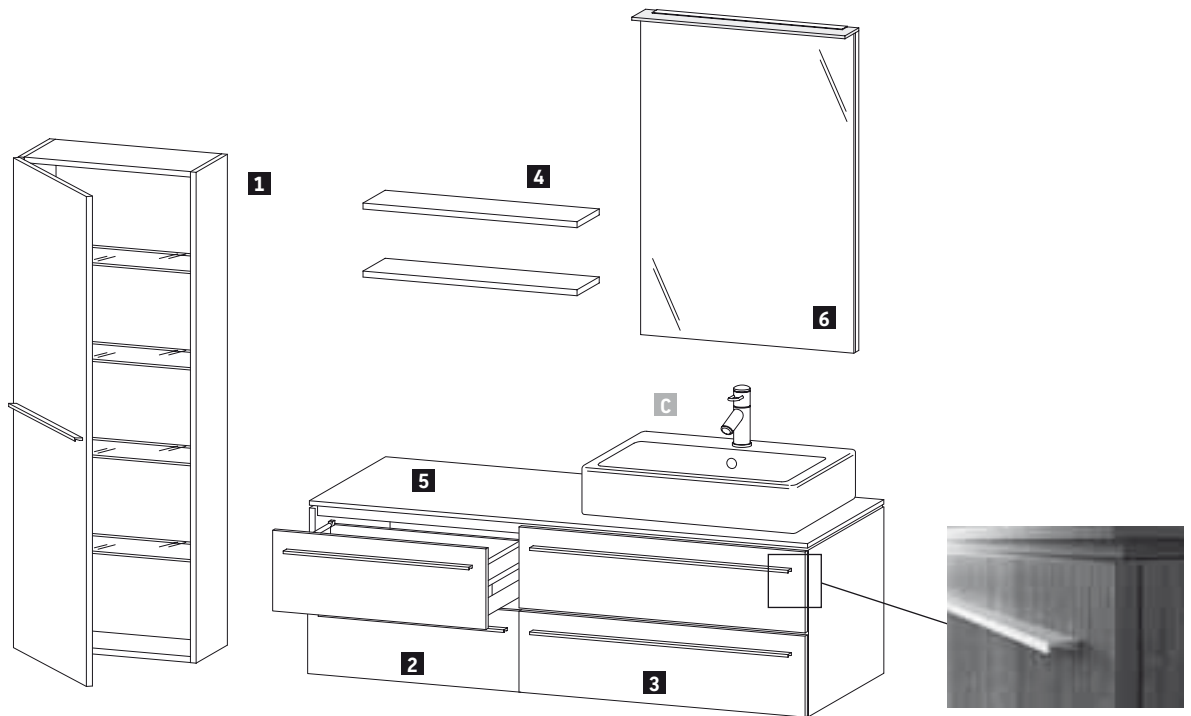

X-Large Design by sieger design

Ordering Sample

X-Large

Console, Vanity unit,
Low cabinet, Tall cabinet,
Wall board, Mirror

22 White High Gloss

Description	Remark	Quantity	Model-No.
1 Tall cabinet	Width 19 5/8"	1	# XL 1154 L 22 22
2 Low cabinet for console	Width 23 5/8"	1	# XL 6724 0 22 22
3 Vanity unit for console	Width 31 1/2"	1	# XL 6714 0 22 22
4 Wall board	Width 23 5/8"	2	# XL 7912 0 22 22
5 Console for above counter basin	Width 55 1/8"	1	# XL 025C 0 22 22
6 Mirror with lighting	Width 23 5/8"	1	# XL 7292 0 22 22
C Vero washbowl		1	# 045460 00 271