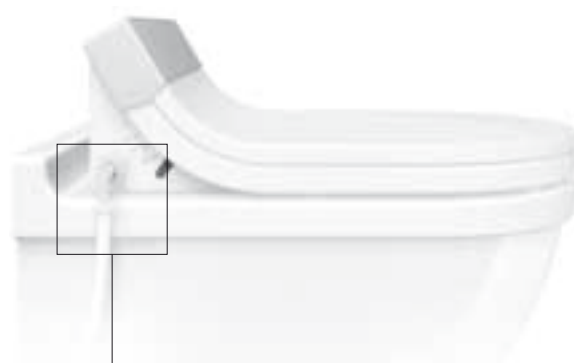

SensoWash® Starck

SensoWash® Starck shower toilet seat with visible connections, suitable for series Darling New, Starck 2 and Starck 3, Design by Philippe Starck.

Visible connections for water and power supply.