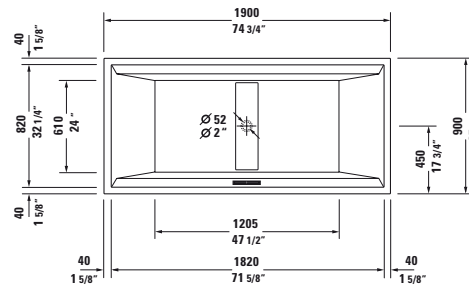

2nd floor Design by sieger design

Bathtub rectangle, built-in, with two backrest slopes, with special waste and overflow, cUPC listed
1/4" sanitary acrylic

Length inch	Width inch	Depth/Height inch	Capacity gal	Weight lbs	Model-No.	USD
						White - 00
Bathtub						
74 3/4"	35 1/2"	16 7/8"	74.0	88.2	700160 00 0 00 0090	3,465
Bathtub inclusive whirlsystem						
					710160 00 1 46 1090	6,020
					710160 00 2 46 1090	6,020
					710160 00 2 52 1090	6,450
					710160 00 2 53 1090	7,830
					710160 00 3 46 1090	7,290
					710160 00 3 52 1090	7,755
					710160 00 3 53 1090	9,115
					710160 00 4 46 1090	8,055
					710160 00 4 52 1090	8,485
					710160 00 4 53 1090	9,860
Accessories for bath- and whirltub						
					790112 00 0 00 0000	225
					790037 6	285
					790110 00 0 00 0000	160
					790103 00 0 00 0000	65
					791818 00 0 00 0000	1,750
Accessories for bathtub						
Suitable tub covers see page 538 - 539						

Infobox: Bathtub incl. special drain kit, Chrome / Bathtubs are cUPC listed / Bathtubs with whirlsystem are cUPC and cIAPMO®ELECTRICAL listed