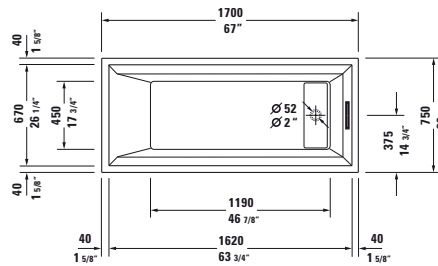

2nd floor Design by sieger design

Bathtub rectangle, built-in, with one backrest slope, with special waste and overflow, cUPC listed
 1/4" sanitary acrylic

Length inch	Width inch	Depth/Height inch	Capacity gal	Weight lbs	Model-No.	USD
						White - 00
Bathtub						
66 7/8"	29 1/2"	16 7/8"	55.0	72.8	700075 00 0 00 0090	2,645
Bathtub inclusive whirlsystem						
					710075 00 1 46 1090	5,690
					710075 00 2 46 1090	5,690
					710075 00 2 52 1090	6,080
					710075 00 2 53 1090	7,500
					710075 00 3 46 1090	6,960
					710075 00 3 52 1090	7,420
					710075 00 3 53 1090	8,750
					710075 00 4 46 1090	7,635
					710075 00 4 52 1090	8,085
					710075 00 4 53 1090	9,450
Accessories for bath- and whirltub						
					790112 00 0 00 0000	225
					790037 5	255
					790108 00 0 00 0000	160
					790103 00 0 00 0000	65
					791818 00 0 00 0000	1,750
Accessories for bathtub						
Suitable tub covers see page 538 - 539						

Length inch	Width inch	Depth/Height inch	Capacity gal	Weight lbs	Model-No.	USD
						White - 00
Bathtub						
70 7/8"	31 1/2"	16 7/8"	64.0	75.0	700076 00 0 00 0090	2,920
Bathtub inclusive whirlsystem						
					710076 00 1 46 1090	6,020
					710076 00 2 46 1090	6,020
					710076 00 2 52 1090	6,450
					710076 00 2 53 1090	7,830
					710076 00 3 46 1090	7,290
					710076 00 3 52 1090	7,755
					710076 00 3 53 1090	9,115
					710076 00 4 46 1090	8,055
					710076 00 4 52 1090	8,485
					710076 00 4 53 1090	9,860
Accessories for bath- and whirltub						
					790112 00 0 00 0000	225
					790037 6	285
					790108 00 0 00 0000	160
					790103 00 0 00 0000	65
					791818 00 0 00 0000	1,750
Accessories for bathtub						
Suitable tub covers see page 538 - 539						