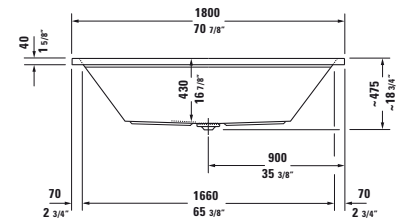

2nd floor Design by sieger design

Bathtub rectangle, built-in, with one backrest slope, with special waste and overflow, cUPC listed
 1/4" sanitary acrylic

Length inch	Width inch	Depth/Height inch	Capacity gal	Weight lbs	Model-No.	USD
						White - 00
Bathtub						
66 7/8"	29 1/2"	16 7/8"	55.0	72.8	700075 00 0 00 0090	2,645
Bathtub inclusive whirlsystem						
					710075 00 1 46 1090	5,690
					710075 00 2 46 1090	5,690
					710075 00 2 52 1090	6,080
					710075 00 2 53 1090	7,500
					710075 00 3 46 1090	6,960
					710075 00 3 52 1090	7,420
					710075 00 3 53 1090	8,750
					710075 00 4 46 1090	7,635
					710075 00 4 52 1090	8,085
					710075 00 4 53 1090	9,450
Accessories for bath- and whirltub						
					790112 00 0 00 0000	225
					790037 5	255
					790108 00 0 00 0000	160
					790103 00 0 00 0000	65
					791818 00 0 00 0000	1,750
Accessories for bathtub						
Suitable tub covers see page 538 - 539						

Length inch	Width inch	Depth/Height inch	Capacity gal	Weight lbs	Model-No.	USD
						White - 00
Bathtub						
70 7/8"	31 1/2"	16 7/8"	64.0	75.0	700076 00 0 00 0090	2,920
Bathtub inclusive whirlsystem						
					710076 00 1 46 1090	6,020
					710076 00 2 46 1090	6,020
					710076 00 2 52 1090	6,450
					710076 00 2 53 1090	7,830
					710076 00 3 46 1090	7,290
					710076 00 3 52 1090	7,755
					710076 00 3 53 1090	9,115
					710076 00 4 46 1090	8,055
					710076 00 4 52 1090	8,485
					710076 00 4 53 1090	9,860
Accessories for bath- and whirltub						
					790112 00 0 00 0000	225
					790037 6	285
					790108 00 0 00 0000	160
					790103 00 0 00 0000	65
					791818 00 0 00 0000	1,750
Accessories for bathtub						
Suitable tub covers see page 538 - 539						