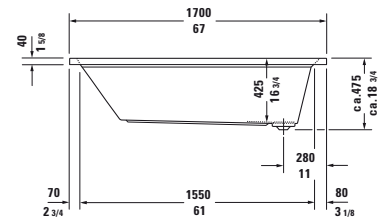

2nd floor Design by sieger design

Bathtub rectangle, built-in, with one backrest slope, with special waste and overflow, cUPC listed
 1/4" sanitary acrylic

Length inch	Width inch	Depth/Height inch	Capacity gal	Weight lbs	Model-No.	USD
						White - 00
Bathtub						
66 7/8"	29 1/2"	16 7/8"	55.0	72.8	700075 00 0 00 0090	2,645
Bathtub inclusive whirlsystem						
					710075 00 1 46 1090	5,690
					710075 00 2 46 1090	5,690
					710075 00 2 52 1090	6,080
					710075 00 2 53 1090	7,500
					710075 00 3 46 1090	6,960
					710075 00 3 52 1090	7,420
					710075 00 3 53 1090	8,750
					710075 00 4 46 1090	7,635
					710075 00 4 52 1090	8,085
					710075 00 4 53 1090	9,450
Accessories for bath- and whirltub						
					790112 00 0 00 0000	225
					790037 5	255
					790108 00 0 00 0000	160
					790103 00 0 00 0000	65
					791818 00 0 00 0000	1,750
Accessories for bathtub						
Suitable tub covers see page 538 - 539						

Length inch	Width inch	Depth/Height inch	Capacity gal	Weight lbs	Model-No.	USD
						White - 00
Bathtub						
70 7/8"	31 1/2"	16 7/8"	64.0	75.0	700076 00 0 00 0090	2,920
Bathtub inclusive whirlsystem						
					710076 00 1 46 1090	6,020
					710076 00 2 46 1090	6,020
					710076 00 2 52 1090	6,450
					710076 00 2 53 1090	7,830
					710076 00 3 46 1090	7,290
					710076 00 3 52 1090	7,755
					710076 00 3 53 1090	9,115
					710076 00 4 46 1090	8,055
					710076 00 4 52 1090	8,485
					710076 00 4 53 1090	9,860
Accessories for bath- and whirltub						
					790112 00 0 00 0000	225
					790037 6	285
					790108 00 0 00 0000	160
					790103 00 0 00 0000	65
					791818 00 0 00 0000	1,750
Accessories for bathtub						
Suitable tub covers see page 538 - 539						