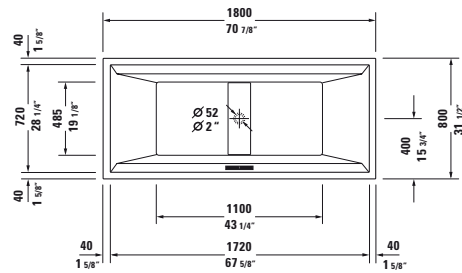

2nd floor Design by sieger design

Bathtub rectangle, built-in, with one backrest slope, with special waste and overflow, cUPC listed
 1/4" sanitary acrylic

Length inch	Width inch	Depth/Height inch	Capacity gal	Weight lbs	Model-No.	USD
						White - 00
Bathtub						
66 7/8"	29 1/2"	16 7/8"	55.0	72.8	700075 00 0 00 0090	2,645
Bathtub inclusive whirlsystem						
					710075 00 1 46 1090	5,690
					710075 00 2 46 1090	5,690
					710075 00 2 52 1090	6,080
					710075 00 2 53 1090	7,500
					710075 00 3 46 1090	6,960
					710075 00 3 52 1090	7,420
					710075 00 3 53 1090	8,750
					710075 00 4 46 1090	7,635
					710075 00 4 52 1090	8,085
					710075 00 4 53 1090	9,450
Accessories for bath- and whirltub						
					790112 00 0 00 0000	225
					790037 5	255
					790108 00 0 00 0000	160
					790103 00 0 00 0000	65
					791818 00 0 00 0000	1,750
Accessories for bathtub						
Suitable tub covers see page 538 - 539						

Infobox: Bathtub incl. special drain kit, Chrome / Bathtubs are cUPC listed / Bathtubs with whirlsystem are cUPC and cIAPMO®ELECTRICAL listed

2nd floor Design by sieger design

Bathtub rectangle, built-in, with two backrest slopes, with special waste and overflow, cUPC listed
 1/4" sanitary acrylic

Length inch	Width inch	Depth/Height inch	Capacity gal	Weight lbs	Model-No.	USD
						White - 00
Bathtub						
70 7/8"	31 1/2"	16 7/8"	64.0	75.0	700076 00 0 00 0090	2,920
Bathtub inclusive whirlsystem						
					710076 00 1 46 1090	6,020
					710076 00 2 46 1090	6,020
					710076 00 2 52 1090	6,450
					710076 00 2 53 1090	7,830
					710076 00 3 46 1090	7,290
					710076 00 3 52 1090	7,755
					710076 00 3 53 1090	9,115
					710076 00 4 46 1090	8,055
					710076 00 4 52 1090	8,485
					710076 00 4 53 1090	9,860
Accessories for bath- and whirltub						
					790112 00 0 00 0000	225
					790037 6	285
					790108 00 0 00 0000	160
					790103 00 0 00 0000	65
					791818 00 0 00 0000	1,750
Accessories for bathtub						
Suitable tub covers see page 538 - 539						