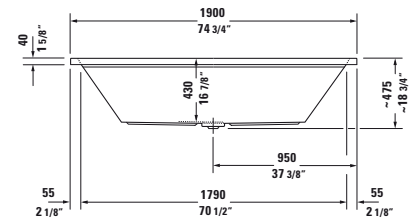

2nd floor Design by sieger design

Bathtub rectangle, built-in, with two backrest slopes, with special waste and overflow, cUPC listed
1/4" sanitary acrylic

Length inch	Width inch	Depth/Height inch	Capacity gal	Weight lbs	Model-No.	USD
						White - 00
Bathtub						
74 3/4"	35 1/2"	16 7/8"	74.0	88.2	700160 00 0 00 0090	3,465
Bathtub inclusive whirlsystem						
					710160 00 1 46 1090	6,020
					710160 00 2 46 1090	6,020
					710160 00 2 52 1090	6,450
					710160 00 2 53 1090	7,830
					710160 00 3 46 1090	7,290
					710160 00 3 52 1090	7,755
					710160 00 3 53 1090	9,115
					710160 00 4 46 1090	8,055
					710160 00 4 52 1090	8,485
					710160 00 4 53 1090	9,860
Accessories for bath- and whirltub						
					790112 00 0 00 0000	225
					790037 6	285
					790110 00 0 00 0000	160
					790103 00 0 00 0000	65
					791818 00 0 00 0000	1,750
Accessories for bathtub						
Suitable tub covers see page 538 - 539						

Infobox: Bathtub incl. special drain kit, Chrome / Bathtubs are cUPC listed / Bathtubs with whirlsystem are cUPC and cIAPMO®ELECTRICAL listed