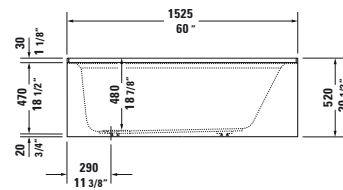

Infobox: Special order - available only upon request

Architec Design by Duravit

Bathtub with panel height 19 1/4" rectangle, with integrated panel and flange, drain right, cUPC listed
 1/4" sanitary acrylic

Length inch	Width inch	Depth/Height inch	Capacity gal	Weight lbs	Model-No.	USD
						White - 00
Bathtub with panel height 19 1/4"						
60"	30"	18 7/8"	26.0	88.0	700355 00 0 00 0090	800
Accessories for bathtub						
Waste and overflow, Plastic body drain, Chrome for Architec # 700353 - 700356, # 700407 - 700408					791224 00 0 00 1000	195
Chromed cover, fits 791255 00 0 00 1000 drain for Architec # 700353 - 700356, # 700407 - 700408					791225 00 0 00 1000	300
Waste and overflow, Brass body drain, Chrome for Architec # 700353 - 700356, # 700407 - 700408					791255 00 0 00 1000	560
Flange clips, 6 pcs., (included)					790160 00 0 00 0000	45
Tub feet, (included)					790161 00 0 00 0000	80

Architec Design by Duravit

Bathtub with panel height 20 1/2" above floor rough, rectangle, with integrated panel and flange, drain right, cUPC listed
 1/4" sanitary acrylic

Length inch	Width inch	Depth/Height inch	Capacity gal	Weight lbs	Model-No.	USD
						White - 00
Bathtub with panel height 20 1/2"						
60"	30"	18 7/8"	26.0	88.0	700355 00 0 00 0091	800
Accessories for bathtub						
Waste and overflow, Plastic body drain, Chrome for Architec # 700353 - 700356, # 700407 - 700408					791224 00 0 00 1000	195
Chromed cover, fits 791255 00 0 00 1000 drain for Architec # 700353 - 700356, # 700407 - 700408					791225 00 0 00 1000	300
Waste and overflow, Brass body drain, Chrome for Architec # 700353 - 700356, # 700407 - 700408					791255 00 0 00 1000	560
Flange clips, 6 pcs., (included)					790160 00 0 00 0000	45
Tub feet, (included)					790161 00 0 00 0000	80

Infobox: Special order - available only upon request

Architec Design by Duravit

Bathtub with panel height 19 1/4" rectangle, with integrated panel and flange, drain left, cUPC listed
1/4" sanitary acrylic