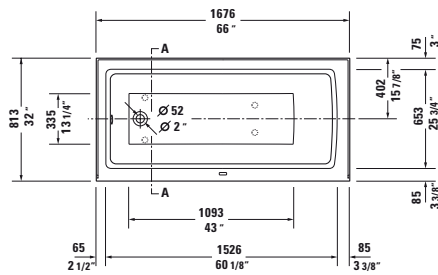

Architec Design by Duravit

Bathtub with panel height 20 1/2" above floor rough, rectangle, with integrated panel and flange, drain right
 1/4" sanitary acrylic

Length inch	Width inch	Depth/Height inch	Capacity gal	Weight lbs	Model-No.	USD
						White - 00
Bathtub with panel height 20 1/2"						
66"	32"	18 7/8"	39.4	105.8	700407 00 0 00 0091	885
Accessories for bathtub						
Waste and overflow, Plastic body drain, Chrome for Architec # 700353 - 700356, # 700407 - 700408					791224 00 0 00 1000	195
Chromed cover, fits 791255 00 0 00 1000 drain for Architec # 700353 - 700356, # 700407 - 700408					791225 00 0 00 1000	300
Waste and overflow, Brass body drain, Chrome for Architec # 700353 - 700356, # 700407 - 700408					791255 00 0 00 1000	560
Flange clips, 6 pcs., (included)					790160 00 0 00 0000	45
Tub feet, (included)					790164 00 0 00 0000	80

Infobox: Special order - available only upon request

Architec Design by Duravit

Bathtub with panel height 19 1/4" rectangle, with integrated panel and flange, drain left
1/4" sanitary acrylic

Length inch	Width inch	Depth/Height inch	Capacity gal	Weight lbs	Model-No.	USD
						White - 00
Bathtub with panel height 19 1/4"						
66"	32"	18 7/8"	39.4	105.8	700408 00 0 00 0090	885
Accessories for bathtub						
Waste and overflow, Plastic body drain, Chrome for Architec # 700353 - 700356, # 700407 - 700408					791224 00 0 00 1000	195
Chromed cover, fits 791255 00 0 00 1000 drain for Architec # 700353 - 700356, # 700407 - 700408					791225 00 0 00 1000	300
Waste and overflow, Brass body drain, Chrome for Architec # 700353 - 700356, # 700407 - 700408					791255 00 0 00 1000	560
Flange clips, 6 pcs., (included)					790160 00 0 00 0000	45
Tub feet, (included)					790161 00 0 00 0000	80