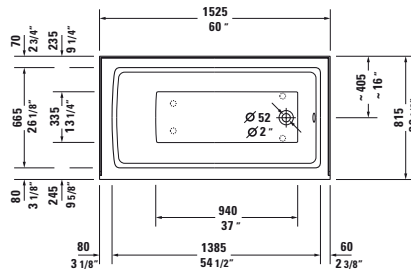

Architec Design by Duravit

Bathtub with panel height 19 1/4" rectangle, with integrated panel and flange, drain right, cUPC listed
 1/4" sanitary acrylic

Length inch	Width inch	Depth/Height inch	Capacity gal	Weight lbs	Model-No.	USD
						White - 00
Bathtub with panel height 19 1/4"						
60"	32"	18 7/8"	34.0	95.0	700353 00 0 00 0090	845
Accessories for bathtub						
Waste and overflow, Plastic body drain, Chrome for Architec # 700353 - 700356, # 700407 - 700408					791224 00 0 00 1000	195
Chromed cover, fits 791255 00 0 00 1000 drain for Architec # 700353 - 700356, # 700407 - 700408					791225 00 0 00 1000	300
Waste and overflow, Brass body drain, Chrome for Architec # 700353 - 700356, # 700407 - 700408					791255 00 0 00 1000	560
Flange clips, 6 pcs., (included)					790160 00 0 00 0000	45
Tub feet, (included)					790161 00 0 00 0000	80

Architec Design by Duravit

Bathtub with panel height 20 1/2" above floor rough, rectangle, with integrated panel and flange, drain right, cUPC listed
 1/4" sanitary acrylic

Length inch	Width inch	Depth/Height inch	Capacity gal	Weight lbs	Model-No.	USD
						White - 00
Bathtub with panel height 20 1/2"						
60"	32"	18 7/8"	34.5	95.0	700353 00 0 00 0091	845
Accessories for bathtub						
Waste and overflow, Plastic body drain, Chrome for Architec # 700353 - 700356, # 700407 - 700408					791224 00 0 00 1000	195
Chromed cover, fits 791255 00 0 00 1000 drain for Architec # 700353 - 700356, # 700407 - 700408					791225 00 0 00 1000	300
Waste and overflow, Brass body drain, Chrome for Architec # 700353 - 700356, # 700407 - 700408					791255 00 0 00 1000	560
Flange clips, 6 pcs., (included)					790160 00 0 00 0000	45
Tub feet, (included)					790161 00 0 00 0000	80

Infobox: Special order - available only upon request

Architec Design by Duravit

Bathtub with panel height 19 1/4" rectangle, with integrated panel and flange, drain left, CUPC listed
1/4" sanitary acrylic