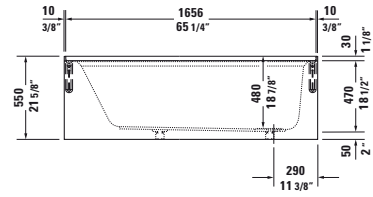

Infobox: Special order - available only upon request

Architec Design by Duravit

Bathtub with panel height 19 1/4" rectangle, with integrated panel and flange, drain right
 1/4" sanitary acrylic

Length inch	Width inch	Depth/Height inch	Capacity gal	Weight lbs	Model-No.	USD
						White - 00
Bathtub with panel height 19 1/4"						
66"	32"	18 7/8"	39.4	105.8	700407 00 0 00 0090	885
Accessories for bathtub						
Waste and overflow, Plastic body drain, Chrome for Architec # 700353 - 700356, # 700407 - 700408					791224 00 0 00 1000	195
Chromed cover, fits 791255 00 0 00 1000 drain for Architec # 700353 - 700356, # 700407 - 700408					791225 00 0 00 1000	300
Waste and overflow, Brass body drain, Chrome for Architec # 700353 - 700356, # 700407 - 700408					791255 00 0 00 1000	560
Flange clips, 6 pcs., (included)					790160 00 0 00 0000	45
Tub feet, (included)					790161 00 0 00 0000	80

Architec Design by Duravit

Bathtub with panel height 20 1/2" above floor rough, rectangle, with integrated panel and flange, drain right
 1/4" sanitary acrylic

Length inch	Width inch	Depth/Height inch	Capacity gal	Weight lbs	Model-No.	USD
						White - 00
Bathtub with panel height 20 1/2"						
66"	32"	18 7/8"	39.4	105.8	700407 00 0 00 0091	885
Accessories for bathtub						
Waste and overflow, Plastic body drain, Chrome for Architec # 700353 - 700356, # 700407 - 700408					791224 00 0 00 1000	195
Chromed cover, fits 791255 00 0 00 1000 drain for Architec # 700353 - 700356, # 700407 - 700408					791225 00 0 00 1000	300
Waste and overflow, Brass body drain, Chrome for Architec # 700353 - 700356, # 700407 - 700408					791255 00 0 00 1000	560
Flange clips, 6 pcs., (included)					790160 00 0 00 0000	45
Tub feet, (included)					790164 00 0 00 0000	80