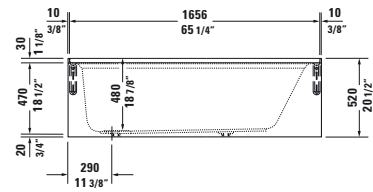

Architec Design by Duravit

Bathtub with panel height 20 1/2" above floor rough, rectangle, with integrated panel and flange, drain right
 1/4" sanitary acrylic

Length inch	Width inch	Depth/Height inch	Capacity gal	Weight lbs	Model-No.	USD
						White - 00
Bathtub with panel height 20 1/2"						
66"	32"	18 7/8"	39.4	105.8	700407 00 0 00 0091	885
Accessories for bathtub						
Waste and overflow, Plastic body drain, Chrome for Architec # 700353 - 700356, # 700407 - 700408					791224 00 0 00 1000	195
Chromed cover, fits 791255 00 0 00 1000 drain for Architec # 700353 - 700356, # 700407 - 700408					791225 00 0 00 1000	300
Waste and overflow, Brass body drain, Chrome for Architec # 700353 - 700356, # 700407 - 700408					791255 00 0 00 1000	560
Flange clips, 6 pcs., (included)					790160 00 0 00 0000	45
Tub feet, (included)					790164 00 0 00 0000	80

Infobox: Special order - available only upon request

Architec Design by Duravit

Bathtub with panel height 19 1/4" rectangle, with integrated panel and flange, drain left
1/4" sanitary acrylic

Length inch	Width inch	Depth/Height inch	Capacity gal	Weight lbs	Model-No.	USD
						White - 00
Bathtub with panel height 19 1/4"						
66"	32"	18 7/8"	39.4	105.8	700408 00 0 00 0090	885
Accessories for bathtub						
Waste and overflow, Plastic body drain, Chrome for Architec # 700353 - 700356, # 700407 - 700408					791224 00 0 00 1000	195
Chromed cover, fits 791255 00 0 00 1000 drain for Architec # 700353 - 700356, # 700407 - 700408					791225 00 0 00 1000	300
Waste and overflow, Brass body drain, Chrome for Architec # 700353 - 700356, # 700407 - 700408					791255 00 0 00 1000	560
Flange clips, 6 pcs., (included)					790160 00 0 00 0000	45
Tub feet, (included)					790161 00 0 00 0000	80