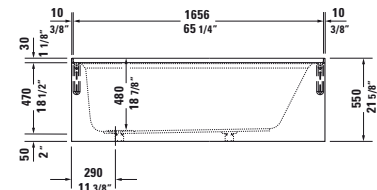

Infobox: Special order - available only upon request

Architec Design by Duravit

Bathtub with panel height 19 1/4" rectangle, with integrated panel and flange, drain left
1/4" sanitary acrylic

Length inch	Width inch	Depth/Height inch	Capacity gal	Weight lbs	Model-No.	USD
						White - 00
Bathtub with panel height 19 1/4"						
66"	32"	18 7/8"	39.4	105.8	700408 00 0 00 0090	885
Accessories for bathtub						
Waste and overflow, Plastic body drain, Chrome for Architec # 700353 - 700356, # 700407 - 700408					791224 00 0 00 1000	195
Chromed cover, fits 791255 00 0 00 1000 drain for Architec # 700353 - 700356, # 700407 - 700408					791225 00 0 00 1000	300
Waste and overflow, Brass body drain, Chrome for Architec # 700353 - 700356, # 700407 - 700408					791255 00 0 00 1000	560
Flange clips, 6 pcs., (included)					790160 00 0 00 0000	45
Tub feet, (included)					790161 00 0 00 0000	80

Architec Design by Duravit

Bathtub with panel height 20 1/2" above floor rough, rectangle, with integrated panel and flange, drain left
 1/4" sanitary acrylic

Length inch	Width inch	Depth/Height inch	Capacity gal	Weight lbs	Model-No.	USD
						White - 00
Bathtub with panel height 20 1/2"						
66"	32"	18 7/8"	39.4	105.8	700408 00 0 00 0091	885
Accessories for bathtub						
Waste and overflow, Plastic body drain, Chrome for Architec # 700353 - 700356, # 700407 - 700408					791224 00 0 00 1000	195
Chromed cover, fits 791255 00 0 00 1000 drain for Architec # 700353 - 700356, # 700407 - 700408					791225 00 0 00 1000	300
Waste and overflow, Brass body drain, Chrome for Architec # 700353 - 700356, # 700407 - 700408					791255 00 0 00 1000	560
Flange clips, 6 pcs., (included)					790160 00 0 00 0000	45
Tub feet, (included)					790164 00 0 00 0000	80