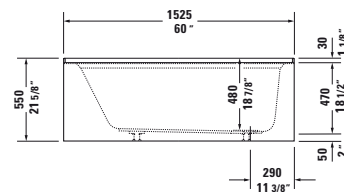

Architec Design by Duravit

Bathtub with panel height 20 1/2" above floor rough, rectangle, with integrated panel and flange, drain left, cUPC listed
 1/4" sanitary acrylic

Length inch	Width inch	Depth/Height inch	Capacity gal	Weight lbs	Model-No.	USD
						White - 00
Bathtub with panel height 20 1/2"						
60"	32"	18 7/8"	34.0	95.0	700354 00 0 00 0091	845
Accessories for bathtub						
Waste and overflow, Plastic body drain, Chrome for Architec # 700353 - 700356, # 700407 - 700408					791224 00 0 00 1000	195
Chromed cover, fits 791255 00 0 00 1000 drain for Architec # 700353 - 700356, # 700407 - 700408					791225 00 0 00 1000	300
Waste and overflow, Brass body drain, Chrome for Architec # 700353 - 700356, # 700407 - 700408					791255 00 0 00 1000	560
Flange clips, 6 pcs., (included)					790160 00 0 00 0000	45
Tub feet, (included)					790161 00 0 00 0000	80

Infobox: Special order - available only upon request

Architec Design by Duravit

Bathtub with panel height 19 1/4" rectangle, with integrated panel and flange, drain right, cUPC listed
 1/4" sanitary acrylic

Architec Design by Duravit

Bathtub with panel height 20 1/2" above floor rough, rectangle, with integrated panel and flange, drain right, cUPC listed
 1/4" sanitary acrylic

Length inch	Width inch	Depth/Height inch	Capacity gal	Weight lbs	Model-No.	USD
						White - 00
Bathtub with panel height 20 1/2"						
60"	30"	18 7/8"	26.0	88.0	700355 00 0 00 0091	800
Accessories for bathtub						
Waste and overflow, Plastic body drain, Chrome for Architec # 700353 - 700356, # 700407 - 700408					791224 00 0 00 1000	195
Chromed cover, fits 791255 00 0 00 1000 drain for Architec # 700353 - 700356, # 700407 - 700408					791225 00 0 00 1000	300
Waste and overflow, Brass body drain, Chrome for Architec # 700353 - 700356, # 700407 - 700408					791255 00 0 00 1000	560
Flange clips, 6 pcs., (included)					790160 00 0 00 0000	45
Tub feet, (included)					790161 00 0 00 0000	80