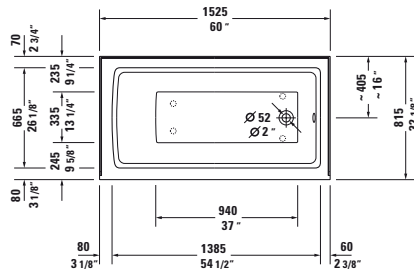

Architec Design by Duravit

Bathtub with panel height 19 1/4" rectangle, with integrated panel and flange, drain right, cUPC listed
 1/4" sanitary acrylic

Length inch	Width inch	Depth/Height inch	Capacity gal	Weight lbs	Model-No.	USD
						White - 00
Bathtub with panel height 19 1/4"						
60"	32"	18 7/8"	34.0	95.0	700353 00 0 00 0090	845
Accessories for bathtub						
Waste and overflow, Plastic body drain, Chrome for Architec # 700353 - 700356, # 700407 - 700408					791224 00 0 00 1000	195
Chromed cover, fits 791255 00 0 00 1000 drain for Architec # 700353 - 700356, # 700407 - 700408					791225 00 0 00 1000	300
Waste and overflow, Brass body drain, Chrome for Architec # 700353 - 700356, # 700407 - 700408					791255 00 0 00 1000	560
Flange clips, 6 pcs., (included)					790160 00 0 00 0000	45
Tub feet, (included)					790161 00 0 00 0000	80

Architec Design by Duravit

Bathtub with panel height 20 1/2" above floor rough, rectangle, with integrated panel and flange, drain right, cUPC listed
 1/4" sanitary acrylic

Length inch	Width inch	Depth/Height inch	Capacity gal	Weight lbs	Model-No.	USD
						White - 00
Bathtub with panel height 20 1/2"						
60"	32"	18 7/8"	34.5	95.0	700353 00 0 00 0091	845
Accessories for bathtub						
Waste and overflow, Plastic body drain, Chrome for Architec # 700353 - 700356, # 700407 - 700408					791224 00 0 00 1000	195
Chromed cover, fits 791255 00 0 00 1000 drain for Architec # 700353 - 700356, # 700407 - 700408					791225 00 0 00 1000	300
Waste and overflow, Brass body drain, Chrome for Architec # 700353 - 700356, # 700407 - 700408					791255 00 0 00 1000	560
Flange clips, 6 pcs., (included)					790160 00 0 00 0000	45
Tub feet, (included)					790161 00 0 00 0000	80

Infobox: Special order - available only upon request

Architec Design by Duravit

Bathtub with panel height 19 1/4" rectangle, with integrated panel and flange, drain left, CUPC listed
1/4" sanitary acrylic