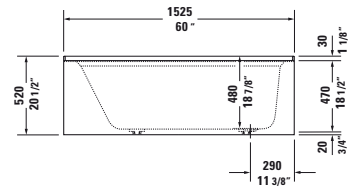

Architec Design by Duravit

Bathtub with panel height 19 1/4" rectangle, with integrated panel and flange, drain right, cUPC listed
 1/4" sanitary acrylic

Length inch	Width inch	Depth/Height inch	Capacity gal	Weight lbs	Model-No.	USD
						White - 00
Bathtub with panel height 19 1/4"						
60"	32"	18 7/8"	34.0	95.0	700353 00 0 00 0090	845
Accessories for bathtub						
Waste and overflow, Plastic body drain, Chrome for Architec # 700353 - 700356, # 700407 - 700408					791224 00 0 00 1000	195
Chromed cover, fits 791255 00 0 00 1000 drain for Architec # 700353 - 700356, # 700407 - 700408					791225 00 0 00 1000	300
Waste and overflow, Brass body drain, Chrome for Architec # 700353 - 700356, # 700407 - 700408					791255 00 0 00 1000	560
Flange clips, 6 pcs., (included)					790160 00 0 00 0000	45
Tub feet, (included)					790161 00 0 00 0000	80

Architec Design by Duravit

Bathtub with panel height 20 1/2" above floor rough, rectangle, with integrated panel and flange, drain right, cUPC listed
 1/4" sanitary acrylic

Length inch	Width inch	Depth/Height inch	Capacity gal	Weight lbs	Model-No.	USD
						White - 00
Bathtub with panel height 20 1/2"						
60"	32"	18 7/8"	34.5	95.0	700353 00 0 00 0091	845
Accessories for bathtub						
Waste and overflow, Plastic body drain, Chrome for Architec # 700353 - 700356, # 700407 - 700408					791224 00 0 00 1000	195
Chromed cover, fits 791255 00 0 00 1000 drain for Architec # 700353 - 700356, # 700407 - 700408					791225 00 0 00 1000	300
Waste and overflow, Brass body drain, Chrome for Architec # 700353 - 700356, # 700407 - 700408					791255 00 0 00 1000	560
Flange clips, 6 pcs., (included)					790160 00 0 00 0000	45
Tub feet, (included)					790161 00 0 00 0000	80

Infobox: Special order - available only upon request

Architec Design by Duravit

Bathtub with panel height 19 1/4" rectangle, with integrated panel and flange, drain left, CUPC listed
1/4" sanitary acrylic