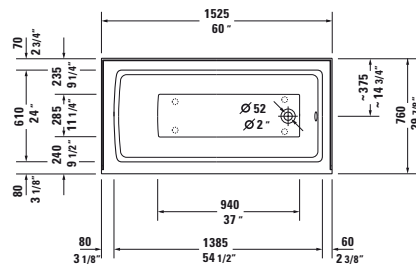

Infobox: Special order - available only upon request

Architec Design by Duravit

Bathtub with panel height 19 1/4" rectangle, with integrated panel and flange, drain left, CUPC listed
1/4" sanitary acrylic

Architec Design by Duravit

Bathtub with panel height 20 1/2" above floor rough, rectangle, with integrated panel and flange, drain left, cUPC listed
 1/4" sanitary acrylic

Length inch	Width inch	Depth/Height inch	Capacity gal	Weight lbs	Model-No.	USD
						White - 00
Bathtub with panel height 20 1/2"						
60"	32"	18 7/8"	34.0	95.0	700354 00 0 00 0091	845
Accessories for bathtub						
Waste and overflow, Plastic body drain, Chrome for Architec # 700353 - 700356, # 700407 - 700408					791224 00 0 00 1000	195
Chromed cover, fits 791255 00 0 00 1000 drain for Architec # 700353 - 700356, # 700407 - 700408					791225 00 0 00 1000	300
Waste and overflow, Brass body drain, Chrome for Architec # 700353 - 700356, # 700407 - 700408					791255 00 0 00 1000	560
Flange clips, 6 pcs., (included)					790160 00 0 00 0000	45
Tub feet, (included)					790161 00 0 00 0000	80

Infobox: Special order - available only upon request

Architec Design by Duravit

Bathtub with panel height 19 1/4" rectangle, with integrated panel and flange, drain right, cUPC listed
 1/4" sanitary acrylic