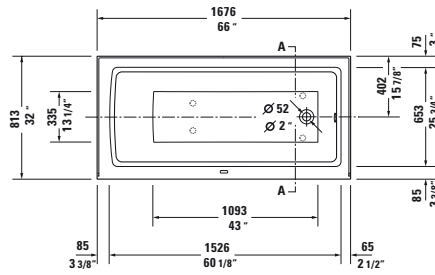

Infobox: Special order - available only upon request

Architec Design by Duravit

Bathtub with panel height 19 1/4" rectangle, with integrated panel and flange, drain right
 1/4" sanitary acrylic

Length inch	Width inch	Depth/Height inch	Capacity gal	Weight lbs	Model-No.	USD
						White - 00
Bathtub with panel height 19 1/4"						
66"	32"	18 7/8"	39.4	105.8	700407 00 0 00 0090	885
Accessories for bathtub						
Waste and overflow, Plastic body drain, Chrome for Architec # 700353 - 700356, # 700407 - 700408					791224 00 0 00 1000	195
Chromed cover, fits 791255 00 0 00 1000 drain for Architec # 700353 - 700356, # 700407 - 700408					791225 00 0 00 1000	300
Waste and overflow, Brass body drain, Chrome for Architec # 700353 - 700356, # 700407 - 700408					791255 00 0 00 1000	560
Flange clips, 6 pcs., (included)					790160 00 0 00 0000	45
Tub feet, (included)					790161 00 0 00 0000	80

Architec Design by Duravit

Bathtub with panel height 20 1/2" above floor rough, rectangle, with integrated panel and flange, drain right
 1/4" sanitary acrylic

Length inch	Width inch	Depth/Height inch	Capacity gal	Weight lbs	Model-No.	USD
						White - 00
Bathtub with panel height 20 1/2"						
66"	32"	18 7/8"	39.4	105.8	700407 00 0 00 0091	885
Accessories for bathtub						
Waste and overflow, Plastic body drain, Chrome for Architec # 700353 - 700356, # 700407 - 700408					791224 00 0 00 1000	195
Chromed cover, fits 791255 00 0 00 1000 drain for Architec # 700353 - 700356, # 700407 - 700408					791225 00 0 00 1000	300
Waste and overflow, Brass body drain, Chrome for Architec # 700353 - 700356, # 700407 - 700408					791255 00 0 00 1000	560
Flange clips, 6 pcs., (included)					790160 00 0 00 0000	45
Tub feet, (included)					790164 00 0 00 0000	80