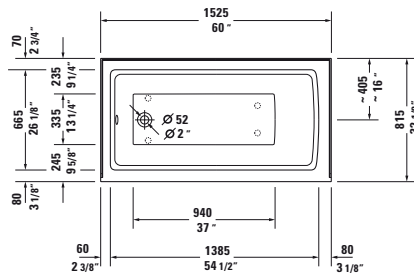

Architec Design by Duravit

Bathtub with panel height 20 1/2" above floor rough, rectangle, with integrated panel and flange, drain right, cUPC listed
 1/4" sanitary acrylic

Length inch	Width inch	Depth/Height inch	Capacity gal	Weight lbs	Model-No.	USD
						White - 00
Bathtub with panel height 20 1/2"						
60"	32"	18 7/8"	34.5	95.0	700353 00 0 00 0091	845
Accessories for bathtub						
Waste and overflow, Plastic body drain, Chrome for Architec # 700353 - 700356, # 700407 - 700408					791224 00 0 00 1000	195
Chromed cover, fits 791255 00 0 00 1000 drain for Architec # 700353 - 700356, # 700407 - 700408					791225 00 0 00 1000	300
Waste and overflow, Brass body drain, Chrome for Architec # 700353 - 700356, # 700407 - 700408					791255 00 0 00 1000	560
Flange clips, 6 pcs., (included)					790160 00 0 00 0000	45
Tub feet, (included)					790161 00 0 00 0000	80

Infobox: Special order - available only upon request

Architec Design by Duravit

Bathtub with panel height 19 1/4" rectangle, with integrated panel and flange, drain left, CUPC listed
1/4" sanitary acrylic

Architec Design by Duravit

Bathtub with panel height 20 1/2" above floor rough, rectangle, with integrated panel and flange, drain left, cUPC listed
 1/4" sanitary acrylic

Length inch	Width inch	Depth/Height inch	Capacity gal	Weight lbs	Model-No.	USD
						White - 00
Bathtub with panel height 20 1/2"						
60"	32"	18 7/8"	34.0	95.0	700354 00 0 00 0091	845
Accessories for bathtub						
Waste and overflow, Plastic body drain, Chrome for Architec # 700353 - 700356, # 700407 - 700408					791224 00 0 00 1000	195
Chromed cover, fits 791255 00 0 00 1000 drain for Architec # 700353 - 700356, # 700407 - 700408					791225 00 0 00 1000	300
Waste and overflow, Brass body drain, Chrome for Architec # 700353 - 700356, # 700407 - 700408					791255 00 0 00 1000	560
Flange clips, 6 pcs., (included)					790160 00 0 00 0000	45
Tub feet, (included)					790161 00 0 00 0000	80