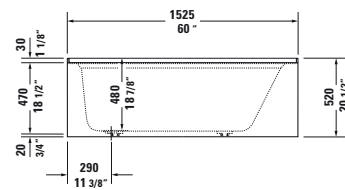

Architec Design by Duravit

Bathtub with panel height 19 1/4" rectangle, with integrated panel and flange, drain right, cUPC listed
 1/4" sanitary acrylic

Length inch	Width inch	Depth/Height inch	Capacity gal	Weight lbs	Model-No.	USD
						White - 00
Bathtub with panel height 19 1/4"						
60"	32"	18 7/8"	34.0	95.0	700353 00 0 00 0090	845
Accessories for bathtub						
Waste and overflow, Plastic body drain, Chrome for Architec # 700353 - 700356, # 700407 - 700408					791224 00 0 00 1000	195
Chromed cover, fits 791255 00 0 00 1000 drain for Architec # 700353 - 700356, # 700407 - 700408					791225 00 0 00 1000	300
Waste and overflow, Brass body drain, Chrome for Architec # 700353 - 700356, # 700407 - 700408					791255 00 0 00 1000	560
Flange clips, 6 pcs., (included)					790160 00 0 00 0000	45
Tub feet, (included)					790161 00 0 00 0000	80

Architec Design by Duravit

Bathtub with panel height 20 1/2" above floor rough, rectangle, with integrated panel and flange, drain right, cUPC listed
 1/4" sanitary acrylic

Length inch	Width inch	Depth/Height inch	Capacity gal	Weight lbs	Model-No.	USD
						White - 00
Bathtub with panel height 20 1/2"						
60"	32"	18 7/8"	34.5	95.0	700353 00 0 00 0091	845
Accessories for bathtub						
Waste and overflow, Plastic body drain, Chrome for Architec # 700353 - 700356, # 700407 - 700408					791224 00 0 00 1000	195
Chromed cover, fits 791255 00 0 00 1000 drain for Architec # 700353 - 700356, # 700407 - 700408					791225 00 0 00 1000	300
Waste and overflow, Brass body drain, Chrome for Architec # 700353 - 700356, # 700407 - 700408					791255 00 0 00 1000	560
Flange clips, 6 pcs., (included)					790160 00 0 00 0000	45
Tub feet, (included)					790161 00 0 00 0000	80

Infobox: Special order - available only upon request

Architec Design by Duravit

Bathtub with panel height 19 1/4" rectangle, with integrated panel and flange, drain left, CUPC listed
1/4" sanitary acrylic