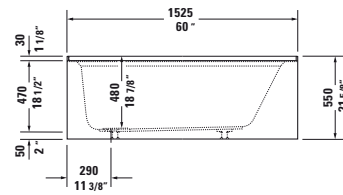

Architec Design by Duravit

Bathtub with panel height 20 1/2" above floor rough, rectangle, with integrated panel and flange, drain right, cUPC listed
 1/4" sanitary acrylic

Length inch	Width inch	Depth/Height inch	Capacity gal	Weight lbs	Model-No.	USD
						White - 00
Bathtub with panel height 20 1/2"						
60"	30"	18 7/8"	26.0	88.0	700355 00 0 00 0091	800
Accessories for bathtub						
Waste and overflow, Plastic body drain, Chrome for Architec # 700353 - 700356, # 700407 - 700408					791224 00 0 00 1000	195
Chromed cover, fits 791255 00 0 00 1000 drain for Architec # 700353 - 700356, # 700407 - 700408					791225 00 0 00 1000	300
Waste and overflow, Brass body drain, Chrome for Architec # 700353 - 700356, # 700407 - 700408					791255 00 0 00 1000	560
Flange clips, 6 pcs., (included)					790160 00 0 00 0000	45
Tub feet, (included)					790161 00 0 00 0000	80

Infobox: Special order - available only upon request

Architec Design by Duravit

Bathtub with panel height 19 1/4" rectangle, with integrated panel and flange, drain left, cUPC listed
1/4" sanitary acrylic

Architec Design by Duravit

Bathtub with panel height 20 1/2" above floor rough, rectangle, with integrated panel and flange, drain left, cUPC listed
1/4" sanitary acrylic

Length inch	Width inch	Depth/Height inch	Capacity gal	Weight lbs	Model-No.	USD
						White - 00
Bathtub with panel height 20 1/2"						
60"	30"	18 7/8"	26.0	88.0	700356 00 0 00 0091	800
Accessories for bathtub						
Waste and overflow, Plastic body drain, Chrome for Architec # 700353 - 700356, # 700407 - 700408					791224 00 0 00 1000	195
Chromed cover, fits 791255 00 0 00 1000 drain for Architec # 700353 - 700356, # 700407 - 700408					791225 00 0 00 1000	300
Waste and overflow, Brass body drain, Chrome for Architec # 700353 - 700356, # 700407 - 700408					791255 00 0 00 1000	560
Flange clips, 6 pcs., (included)					790160 00 0 00 0000	45
Tub feet, (included)					790161 00 0 00 0000	80