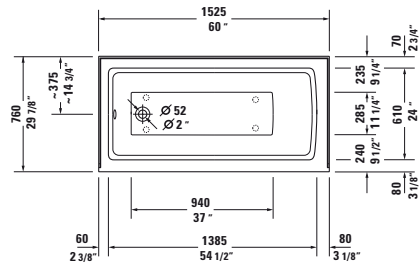

Architec Design by Duravit

Bathtub with panel height 20 1/2" above floor rough, rectangle, with integrated panel and flange, drain left, cUPC listed
1/4" sanitary acrylic

Length inch	Width inch	Depth/Height inch	Capacity gal	Weight lbs	Model-No.	USD
						White - 00
Bathtub with panel height 20 1/2"						
60"	30"	18 7/8"	26.0	88.0	700356 00 0 00 0091	800
Accessories for bathtub						
Waste and overflow, Plastic body drain, Chrome for Architec # 700353 - 700356, # 700407 - 700408					791224 00 0 00 1000	195
Chromed cover, fits 791255 00 0 00 1000 drain for Architec # 700353 - 700356, # 700407 - 700408					791225 00 0 00 1000	300
Waste and overflow, Brass body drain, Chrome for Architec # 700353 - 700356, # 700407 - 700408					791255 00 0 00 1000	560
Flange clips, 6 pcs., (included)					790160 00 0 00 0000	45
Tub feet, (included)					790161 00 0 00 0000	80

Infobox: Special order - available only upon request