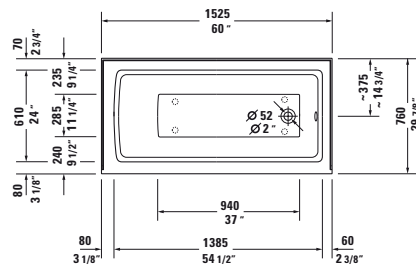

Architec Design by Duravit

Bathtub with panel height 20 1/2" above floor rough, rectangle, with integrated panel and flange, drain left, cUPC listed
 1/4" sanitary acrylic

Length inch	Width inch	Depth/Height inch	Capacity gal	Weight lbs	Model-No.	USD
						White - 00
Bathtub with panel height 20 1/2"						
60"	32"	18 7/8"	34.0	95.0	700354 00 0 00 0091	845
Accessories for bathtub						
Waste and overflow, Plastic body drain, Chrome for Architec # 700353 - 700356, # 700407 - 700408					791224 00 0 00 1000	195
Chromed cover, fits 791255 00 0 00 1000 drain for Architec # 700353 - 700356, # 700407 - 700408					791225 00 0 00 1000	300
Waste and overflow, Brass body drain, Chrome for Architec # 700353 - 700356, # 700407 - 700408					791255 00 0 00 1000	560
Flange clips, 6 pcs., (included)					790160 00 0 00 0000	45
Tub feet, (included)					790161 00 0 00 0000	80

Infobox: Special order - available only upon request

Architec Design by Duravit

Bathtub with panel height 19 1/4" rectangle, with integrated panel and flange, drain right, cUPC listed
 1/4" sanitary acrylic

Architec Design by Duravit

Bathtub with panel height 20 1/2" above floor rough, rectangle, with integrated panel and flange, drain right, cUPC listed
 1/4" sanitary acrylic

Length inch	Width inch	Depth/Height inch	Capacity gal	Weight lbs	Model-No.	USD
						White - 00
Bathtub with panel height 20 1/2"						
60"	30"	18 7/8"	26.0	88.0	700355 00 0 00 0091	800
Accessories for bathtub						
Waste and overflow, Plastic body drain, Chrome for Architec # 700353 - 700356, # 700407 - 700408					791224 00 0 00 1000	195
Chromed cover, fits 791255 00 0 00 1000 drain for Architec # 700353 - 700356, # 700407 - 700408					791225 00 0 00 1000	300
Waste and overflow, Brass body drain, Chrome for Architec # 700353 - 700356, # 700407 - 700408					791255 00 0 00 1000	560
Flange clips, 6 pcs., (included)					790160 00 0 00 0000	45
Tub feet, (included)					790161 00 0 00 0000	80