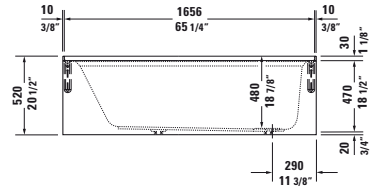

Infobox: Special order - available only upon request

Architec Design by Duravit

Bathtub with panel height 19 1/4" rectangle, with integrated panel and flange, drain left, cUPC listed
1/4" sanitary acrylic

Architec Design by Duravit

Bathtub with panel height 20 1/2" above floor rough, rectangle, with integrated panel and flange, drain left, cUPC listed
1/4" sanitary acrylic

Length inch	Width inch	Depth/Height inch	Capacity gal	Weight lbs	Model-No.	USD
						White - 00
Bathtub with panel height 20 1/2"						
60"	30"	18 7/8"	26.0	88.0	700356 00 0 00 0091	800
Accessories for bathtub						
Waste and overflow, Plastic body drain, Chrome for Architec # 700353 - 700356, # 700407 - 700408					791224 00 0 00 1000	195
Chromed cover, fits 791255 00 0 00 1000 drain for Architec # 700353 - 700356, # 700407 - 700408					791225 00 0 00 1000	300
Waste and overflow, Brass body drain, Chrome for Architec # 700353 - 700356, # 700407 - 700408					791255 00 0 00 1000	560
Flange clips, 6 pcs., (included)					790160 00 0 00 0000	45
Tub feet, (included)					790161 00 0 00 0000	80

Infobox: Special order - available only upon request

Architec Design by Duravit

Bathtub with panel height 19 1/4" rectangle, with integrated panel and flange, drain right
 1/4" sanitary acrylic

Length inch	Width inch	Depth/Height inch	Capacity gal	Weight lbs	Model-No.	USD
						White - 00
Bathtub with panel height 19 1/4"						
66"	32"	18 7/8"	39.4	105.8	700407 00 0 00 0090	885
Accessories for bathtub						
Waste and overflow, Plastic body drain, Chrome for Architec # 700353 - 700356, # 700407 - 700408					791224 00 0 00 1000	195
Chromed cover, fits 791255 00 0 00 1000 drain for Architec # 700353 - 700356, # 700407 - 700408					791225 00 0 00 1000	300
Waste and overflow, Brass body drain, Chrome for Architec # 700353 - 700356, # 700407 - 700408					791255 00 0 00 1000	560
Flange clips, 6 pcs., (included)					790160 00 0 00 0000	45
Tub feet, (included)					790161 00 0 00 0000	80