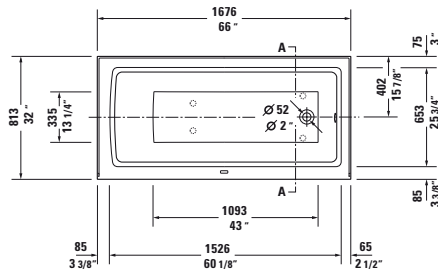

Infobox: Special order - available only upon request

Architec Design by Duravit

Bathtub with panel height 19 1/4" rectangle, with integrated panel and flange, drain left, cUPC listed
1/4" sanitary acrylic

Architec Design by Duravit

Bathtub with panel height 20 1/2" above floor rough, rectangle, with integrated panel and flange, drain left, cUPC listed
1/4" sanitary acrylic

Length inch	Width inch	Depth/Height inch	Capacity gal	Weight lbs	Model-No.	USD
						White - 00
Bathtub with panel height 20 1/2"						
60"	30"	18 7/8"	26.0	88.0	700356 00 0 00 0091	800
Accessories for bathtub						
Waste and overflow, Plastic body drain, Chrome for Architec # 700353 - 700356, # 700407 - 700408					791224 00 0 00 1000	195
Chromed cover, fits 791255 00 0 00 1000 drain for Architec # 700353 - 700356, # 700407 - 700408					791225 00 0 00 1000	300
Waste and overflow, Brass body drain, Chrome for Architec # 700353 - 700356, # 700407 - 700408					791255 00 0 00 1000	560
Flange clips, 6 pcs., (included)					790160 00 0 00 0000	45
Tub feet, (included)					790161 00 0 00 0000	80

Infobox: Special order - available only upon request

Architec Design by Duravit

Bathtub with panel height 19 1/4" rectangle, with integrated panel and flange, drain right
 1/4" sanitary acrylic

Length inch	Width inch	Depth/Height inch	Capacity gal	Weight lbs	Model-No.	USD
						White - 00
Bathtub with panel height 19 1/4"						
66"	32"	18 7/8"	39.4	105.8	700407 00 0 00 0090	885
Accessories for bathtub						
Waste and overflow, Plastic body drain, Chrome for Architec # 700353 - 700356, # 700407 - 700408					791224 00 0 00 1000	195
Chromed cover, fits 791255 00 0 00 1000 drain for Architec # 700353 - 700356, # 700407 - 700408					791225 00 0 00 1000	300
Waste and overflow, Brass body drain, Chrome for Architec # 700353 - 700356, # 700407 - 700408					791255 00 0 00 1000	560
Flange clips, 6 pcs., (included)					790160 00 0 00 0000	45
Tub feet, (included)					790161 00 0 00 0000	80