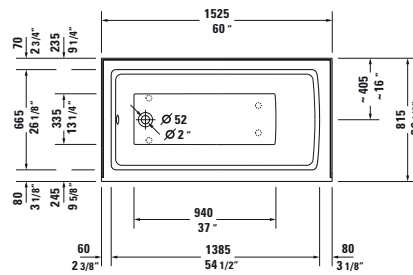

Architec Design by Duravit

Bathtub with panel height 19 1/4" rectangle, with integrated panel and flange, drain right, cUPC listed
 1/4" sanitary acrylic

Length inch	Width inch	Depth/Height inch	Capacity gal	Weight lbs	Model-No.	USD
						White - 00
Bathtub with panel height 19 1/4"						
60"	32"	18 7/8"	34.0	95.0	700353 00 0 00 0090	845
Accessories for bathtub						
Waste and overflow, Plastic body drain, Chrome for Architec # 700353 - 700356, # 700407 - 700408					791224 00 0 00 1000	195
Chromed cover, fits 791255 00 0 00 1000 drain for Architec # 700353 - 700356, # 700407 - 700408					791225 00 0 00 1000	300
Waste and overflow, Brass body drain, Chrome for Architec # 700353 - 700356, # 700407 - 700408					791255 00 0 00 1000	560
Flange clips, 6 pcs., (included)					790160 00 0 00 0000	45
Tub feet, (included)					790161 00 0 00 0000	80

Architec Design by Duravit

Bathtub with panel height 20 1/2" above floor rough, rectangle, with integrated panel and flange, drain right, cUPC listed
 1/4" sanitary acrylic

Length inch	Width inch	Depth/Height inch	Capacity gal	Weight lbs	Model-No.	USD
						White - 00
Bathtub with panel height 20 1/2"						
60"	32"	18 7/8"	34.5	95.0	700353 00 0 00 0091	845
Accessories for bathtub						
Waste and overflow, Plastic body drain, Chrome for Architec # 700353 - 700356, # 700407 - 700408					791224 00 0 00 1000	195
Chromed cover, fits 791255 00 0 00 1000 drain for Architec # 700353 - 700356, # 700407 - 700408					791225 00 0 00 1000	300
Waste and overflow, Brass body drain, Chrome for Architec # 700353 - 700356, # 700407 - 700408					791255 00 0 00 1000	560
Flange clips, 6 pcs., (included)					790160 00 0 00 0000	45
Tub feet, (included)					790161 00 0 00 0000	80

Infobox: Special order - available only upon request

Architec Design by Duravit

Bathtub with panel height 19 1/4" rectangle, with integrated panel and flange, drain left, CUPC listed
1/4" sanitary acrylic