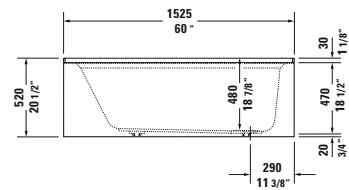

Infobox: Special order - available only upon request

Architec Design by Duravit

Bathtub with panel height 19 1/4" rectangle, with integrated panel and flange, drain left, CUPC listed
1/4" sanitary acrylic

Architec Design by Duravit

Bathtub with panel height 20 1/2" above floor rough, rectangle, with integrated panel and flange, drain left, cUPC listed
 1/4" sanitary acrylic

Length inch	Width inch	Depth/Height inch	Capacity gal	Weight lbs	Model-No.	USD
						White - 00
Bathtub with panel height 20 1/2"						
60"	32"	18 7/8"	34.0	95.0	700354 00 0 00 0091	845
Accessories for bathtub						
Waste and overflow, Plastic body drain, Chrome for Architec # 700353 - 700356, # 700407 - 700408					791224 00 0 00 1000	195
Chromed cover, fits 791255 00 0 00 1000 drain for Architec # 700353 - 700356, # 700407 - 700408					791225 00 0 00 1000	300
Waste and overflow, Brass body drain, Chrome for Architec # 700353 - 700356, # 700407 - 700408					791255 00 0 00 1000	560
Flange clips, 6 pcs., (included)					790160 00 0 00 0000	45
Tub feet, (included)					790161 00 0 00 0000	80

Infobox: Special order - available only upon request

Architec Design by Duravit

Bathtub with panel height 19 1/4" rectangle, with integrated panel and flange, drain right, cUPC listed
 1/4" sanitary acrylic