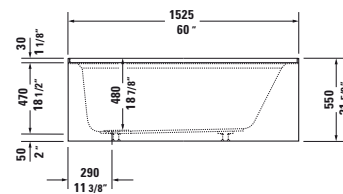

Architec Design by Duravit

Bathtub with panel height 20 1/2" above floor rough, rectangle, with integrated panel and flange, drain right, cUPC listed
 1/4" sanitary acrylic

Length inch	Width inch	Depth/Height inch	Capacity gal	Weight lbs	Model-No.	USD
						White - 00
Bathtub with panel height 20 1/2"						
60"	32"	18 7/8"	34.5	95.0	700353 00 0 00 0091	845
Accessories for bathtub						
Waste and overflow, Plastic body drain, Chrome for Architec # 700353 - 700356, # 700407 - 700408					791224 00 0 00 1000	195
Chromed cover, fits 791255 00 0 00 1000 drain for Architec # 700353 - 700356, # 700407 - 700408					791225 00 0 00 1000	300
Waste and overflow, Brass body drain, Chrome for Architec # 700353 - 700356, # 700407 - 700408					791255 00 0 00 1000	560
Flange clips, 6 pcs., (included)					790160 00 0 00 0000	45
Tub feet, (included)					790161 00 0 00 0000	80

Infobox: Special order - available only upon request

Architec Design by Duravit

Bathtub with panel height 19 1/4" rectangle, with integrated panel and flange, drain left, CUPC listed
1/4" sanitary acrylic

Architec Design by Duravit

Bathtub with panel height 20 1/2" above floor rough, rectangle, with integrated panel and flange, drain left, cUPC listed
 1/4" sanitary acrylic

Length inch	Width inch	Depth/Height inch	Capacity gal	Weight lbs	Model-No.	USD
						White - 00
Bathtub with panel height 20 1/2"						
60"	32"	18 7/8"	34.0	95.0	700354 00 0 00 0091	845
Accessories for bathtub						
Waste and overflow, Plastic body drain, Chrome for Architec # 700353 - 700356, # 700407 - 700408					791224 00 0 00 1000	195
Chromed cover, fits 791255 00 0 00 1000 drain for Architec # 700353 - 700356, # 700407 - 700408					791225 00 0 00 1000	300
Waste and overflow, Brass body drain, Chrome for Architec # 700353 - 700356, # 700407 - 700408					791255 00 0 00 1000	560
Flange clips, 6 pcs., (included)					790160 00 0 00 0000	45
Tub feet, (included)					790161 00 0 00 0000	80