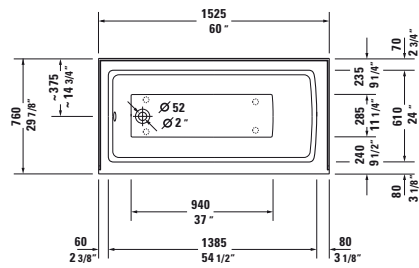

Infobox: Special order - available only upon request

Architec Design by Duravit

Bathtub with panel height 19 1/4" rectangle, with integrated panel and flange, drain right, cUPC listed
 1/4" sanitary acrylic

Length inch	Width inch	Depth/Height inch	Capacity gal	Weight lbs	Model-No.	USD
						White - 00
Bathtub with panel height 19 1/4"						
60"	30"	18 7/8"	26.0	88.0	700355 00 0 00 0090	800
Accessories for bathtub						
Waste and overflow, Plastic body drain, Chrome for Architec # 700353 - 700356, # 700407 - 700408					791224 00 0 00 1000	195
Chromed cover, fits 791255 00 0 00 1000 drain for Architec # 700353 - 700356, # 700407 - 700408					791225 00 0 00 1000	300
Waste and overflow, Brass body drain, Chrome for Architec # 700353 - 700356, # 700407 - 700408					791255 00 0 00 1000	560
Flange clips, 6 pcs., (included)					790160 00 0 00 0000	45
Tub feet, (included)					790161 00 0 00 0000	80

Architec Design by Duravit

Bathtub with panel height 20 1/2" above floor rough, rectangle, with integrated panel and flange, drain right, cUPC listed
 1/4" sanitary acrylic

Length inch	Width inch	Depth/Height inch	Capacity gal	Weight lbs	Model-No.	USD
						White - 00
Bathtub with panel height 20 1/2"						
60"	30"	18 7/8"	26.0	88.0	700355 00 0 00 0091	800
Accessories for bathtub						
Waste and overflow, Plastic body drain, Chrome for Architec # 700353 - 700356, # 700407 - 700408					791224 00 0 00 1000	195
Chromed cover, fits 791255 00 0 00 1000 drain for Architec # 700353 - 700356, # 700407 - 700408					791225 00 0 00 1000	300
Waste and overflow, Brass body drain, Chrome for Architec # 700353 - 700356, # 700407 - 700408					791255 00 0 00 1000	560
Flange clips, 6 pcs., (included)					790160 00 0 00 0000	45
Tub feet, (included)					790161 00 0 00 0000	80

Infobox: Special order - available only upon request

Architec Design by Duravit

Bathtub with panel height 19 1/4" rectangle, with integrated panel and flange, drain left, cUPC listed
1/4" sanitary acrylic