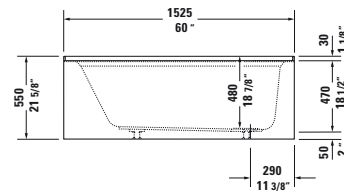

Architec Design by Duravit

Bathtub with panel height 19 1/4" rectangle, with integrated panel and flange, drain right, cUPC listed
 1/4" sanitary acrylic

Length inch	Width inch	Depth/Height inch	Capacity gal	Weight lbs	Model-No.	USD
						White - 00
Bathtub with panel height 19 1/4"						
60"	32"	18 7/8"	34.0	95.0	700353 00 0 00 0090	845
Accessories for bathtub						
Waste and overflow, Plastic body drain, Chrome for Architec # 700353 - 700356, # 700407 - 700408					791224 00 0 00 1000	195
Chromed cover, fits 791255 00 0 00 1000 drain for Architec # 700353 - 700356, # 700407 - 700408					791225 00 0 00 1000	300
Waste and overflow, Brass body drain, Chrome for Architec # 700353 - 700356, # 700407 - 700408					791255 00 0 00 1000	560
Flange clips, 6 pcs., (included)					790160 00 0 00 0000	45
Tub feet, (included)					790161 00 0 00 0000	80

Architec Design by Duravit

Bathtub with panel height 20 1/2" above floor rough, rectangle, with integrated panel and flange, drain right, cUPC listed
 1/4" sanitary acrylic

Length inch	Width inch	Depth/Height inch	Capacity gal	Weight lbs	Model-No.	USD
						White - 00
Bathtub with panel height 20 1/2"						
60"	32"	18 7/8"	34.5	95.0	700353 00 0 00 0091	845
Accessories for bathtub						
Waste and overflow, Plastic body drain, Chrome for Architec # 700353 - 700356, # 700407 - 700408					791224 00 0 00 1000	195
Chromed cover, fits 791255 00 0 00 1000 drain for Architec # 700353 - 700356, # 700407 - 700408					791225 00 0 00 1000	300
Waste and overflow, Brass body drain, Chrome for Architec # 700353 - 700356, # 700407 - 700408					791255 00 0 00 1000	560
Flange clips, 6 pcs., (included)					790160 00 0 00 0000	45
Tub feet, (included)					790161 00 0 00 0000	80

Infobox: Special order - available only upon request

Architec Design by Duravit

Bathtub with panel height 19 1/4" rectangle, with integrated panel and flange, drain left, CUPC listed
1/4" sanitary acrylic