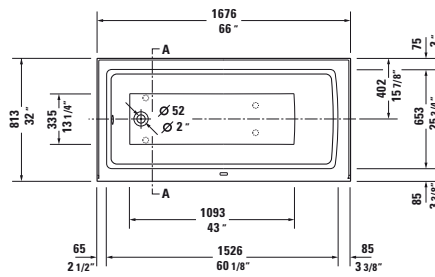

Infobox: Special order - available only upon request

Architec Design by Duravit

Bathtub with panel height 19 1/4" rectangle, with integrated panel and flange, drain left
1/4" sanitary acrylic

Length inch	Width inch	Depth/Height inch	Capacity gal	Weight lbs	Model-No.	USD
						White - 00
Bathtub with panel height 19 1/4"						
66"	32"	18 7/8"	39.4	105.8	700408 00 0 00 0090	885
Accessories for bathtub						
Waste and overflow, Plastic body drain, Chrome for Architec # 700353 - 700356, # 700407 - 700408					791224 00 0 00 1000	195
Chromed cover, fits 791255 00 0 00 1000 drain for Architec # 700353 - 700356, # 700407 - 700408					791225 00 0 00 1000	300
Waste and overflow, Brass body drain, Chrome for Architec # 700353 - 700356, # 700407 - 700408					791255 00 0 00 1000	560
Flange clips, 6 pcs., (included)					790160 00 0 00 0000	45
Tub feet, (included)					790161 00 0 00 0000	80

Architec Design by Duravit

Bathtub with panel height 20 1/2" above floor rough, rectangle, with integrated panel and flange, drain left
 1/4" sanitary acrylic

Length inch	Width inch	Depth/Height inch	Capacity gal	Weight lbs	Model-No.	USD
						White - 00
Bathtub with panel height 20 1/2"						
66"	32"	18 7/8"	39.4	105.8	700408 00 0 00 0091	885
Accessories for bathtub						
Waste and overflow, Plastic body drain, Chrome for Architec # 700353 - 700356, # 700407 - 700408					791224 00 0 00 1000	195
Chromed cover, fits 791255 00 0 00 1000 drain for Architec # 700353 - 700356, # 700407 - 700408					791225 00 0 00 1000	300
Waste and overflow, Brass body drain, Chrome for Architec # 700353 - 700356, # 700407 - 700408					791255 00 0 00 1000	560
Flange clips, 6 pcs., (included)					790160 00 0 00 0000	45
Tub feet, (included)					790164 00 0 00 0000	80