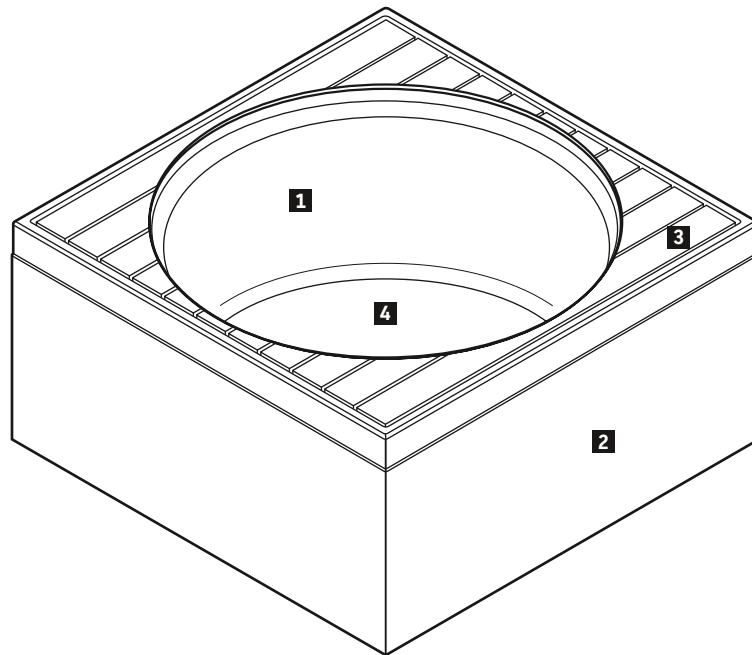

Blue Moon Design by Jochen Schmiedem

Ordering sample

Description	Remark	Quantity	Model-No.
1 Bathtub	55 1/8" x 55 1/8"	1	# 700143 00 0 00 0090
2 Panel	54 3/4" x 54 3/4" x 23 5/8"	1	# 701024 00 0 00 0000
3 Wooden inlay Teak (real wood)	52" x 52"	1	# 790851 00 0 00 0000
4 Special waste and overflow		1	# 790244 00 0 00 1000