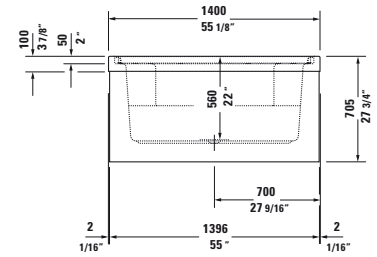

Blue Moon Design by Jochen Schmiedem

Bathtub with support frame for panel square, with overflow, cUPC listed
1/4" sanitary acrylic

Length inch	Width inch	Depth/Height inch	Capacity gal	Weight lbs	Model-No.	USD
						White - 00
Bathtub with support frame for panel						
55 1/8"	55 1/8"	22"	138.0	154.3	700143 00 0 00 0090	5,260
Bathtub inclusive whirlsystem						
Air-System with remote					710143 00 1 46 1090	9,220
Jet-System with remote					710143 00 2 46 1090	9,565
Jet-System with remote and heater					710143 00 2 52 1090	10,010
Jet-System with remote, heater and ozone					710143 00 2 53 1090	11,410
Combi-System with remote					710143 00 3 46 1090	10,345
Combi-System with remote and heater					710143 00 3 52 1090	10,810
Combi-System with remote, heater and ozone					710143 00 3 53 1090	12,240
Combi-System with light and remote					710143 00 4 46 1090	10,885
Combi-System with light, remote and heater					710143 00 4 52 1090	11,390
Combi-System with light, remote, heater and ozone					710143 00 4 53 1090	12,760
Necessary accessories for bath- and whirltub						
Acrylic panel, for corner left / right					701022 00 0 00 0000	2,045
Acrylic panel, for back-to-wall					701023 00 0 00 0000	3,795
Acrylic panel, for freestanding version					701024 00 0 00 0000	4,445
Suitable panels see page 374						
Necessary accessories for bathtub						
Wooden inlay, Teak (real wood)					790851 00 0 00 0000	3,810
Acrylic inlay					790852 00 0 00 0000	1,615
Cable-driven waste and overflow, Chrome trim					790244 00 0 00 1000	360
Accessories for bath- and whirltub						
Headrest, White					790003 00 0 00 0000	125
Tile flange					790112 00 0 00 0000	225
Bathtub anchors					790123 00 0 00 0000	75
Tub cover					790883 00 0 00 0000	3,055
Storage holder for tub cover					791819 00 0 00 6600	1,165
Bench / support rail, Teak (real wood)					790855 00 0 00 0000	2,655
Bench / support rail, Teak (real wood), with clothes rail					790856 00 0 00 0000	3,450
Bench / support rail, Teak (real wood), with handhold					790857 00 0 00 0000	3,085
Bench / support rail, Teak (real wood), with clothes rail, with handhold					790858 00 0 00 0000	3,810
Stereo transducers (speakers) for bathtubs and whirltubs					791818 00 0 00 0000	1,750

Infobox: Bathtubs are cUPC listed / Bathtubs with whirlsystem are cUPC and cIAPMO®ELECTRICAL listed / Blue Moon special waste and overflow model # 790244 00 0 00 1000 and Blue Moon inlay # 790851 00 0 00 0000 or # 790852 00 0 00 0000 are mandatory for installation