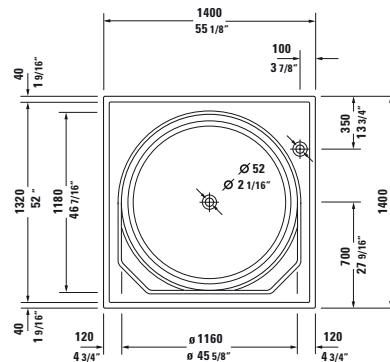

Blue Moon Design by Jochen Schmiedem

Bathtub with support frame for panel square, with overflow, cUPC listed
1/4" sanitary acrylic

Length inch	Width inch	Depth/Height inch	Capacity gal	Weight lbs	Model-No.	USD
						White - 00
Bathtub with support frame for panel						
55 1/8"	55 1/8"	22"	138.0	154.3	700143 00 0 00 0090	5,260
Bathtub inclusive whirlsystem						
Air-System with remote					710143 00 1 46 1090	9,220
Jet-System with remote					710143 00 2 46 1090	9,565
Jet-System with remote and heater					710143 00 2 52 1090	10,010
Jet-System with remote, heater and ozone					710143 00 2 53 1090	11,410
Combi-System with remote					710143 00 3 46 1090	10,345
Combi-System with remote and heater					710143 00 3 52 1090	10,810
Combi-System with remote, heater and ozone					710143 00 3 53 1090	12,240
Combi-System with light and remote					710143 00 4 46 1090	10,885
Combi-System with light, remote and heater					710143 00 4 52 1090	11,390
Combi-System with light, remote, heater and ozone					710143 00 4 53 1090	12,760
Necessary accessories for bath- and whirltub						
Acrylic panel, for corner left / right					701022 00 0 00 0000	2,045
Acrylic panel, for back-to-wall					701023 00 0 00 0000	3,795
Acrylic panel, for freestanding version					701024 00 0 00 0000	4,445
Suitable panels see page 374						
Necessary accessories for bathtub						
Wooden inlay, Teak (real wood)					790851 00 0 00 0000	3,810
Acrylic inlay					790852 00 0 00 0000	1,615
Cable-driven waste and overflow, Chrome trim					790244 00 0 00 1000	360
Accessories for bath- and whirltub						
Headrest, White					790003 00 0 00 0000	125
Tile flange					790112 00 0 00 0000	225
Bathtub anchors					790123 00 0 00 0000	75
Tub cover					790883 00 0 00 0000	3,055
Storage holder for tub cover					791819 00 0 00 6600	1,165
Bench / support rail, Teak (real wood)					790855 00 0 00 0000	2,655
Bench / support rail, Teak (real wood), with clothes rail					790856 00 0 00 0000	3,450
Bench / support rail, Teak (real wood), with handhold					790857 00 0 00 0000	3,085
Bench / support rail, Teak (real wood), with clothes rail, with handhold					790858 00 0 00 0000	3,810
Stereo transducers (speakers) for bathtubs and whirltubs					791818 00 0 00 0000	1,750

Infobox: Bathtubs are cUPC listed / Bathtubs with whirlsystem are cUPC and cIAPMO®ELECTRICAL listed / Blue Moon special waste and overflow model # 790244 00 0 00 1000 and Blue Moon inlay # 790851 00 0 00 0000 or # 790852 00 0 00 0000 are mandatory for installation