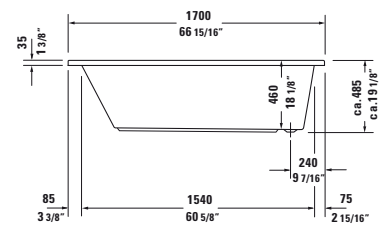

Daro Design by Duravit

Bathtub rectangle, built-in, with one backrest slope, cUPC listed
1/4" sanitary acrylic

Length inch	Width inch	Depth/Height inch	Capacity gal	Weight lbs	Model-No.	USD
						White - 00
Bathtub						
66 7/8"	29 1/2"	18 1/8"	43.0	55.1	700027 00 0 00 0090	1,585
Bathtub inclusive whirlsystem						
					710027 00 1 00 1090	3,525
					710027 00 2 00 1090	3,525
					710027 00 2 50 1090	3,960
					710027 00 2 51 1090	5,310
					710027 00 3 00 1090	4,815
					710027 00 3 50 1090	5,260
					710027 00 3 51 1090	6,610
					710027 00 4 00 1090	5,280
					710027 00 4 50 1090	5,725
					710027 00 4 51 1090	7,060
					710027 00 1 46 1090	4,180
					710027 00 2 46 1090	4,180
					710027 00 2 52 1090	4,615
					710027 00 2 53 1090	5,965
					710027 00 3 46 1090	5,470
					710027 00 3 52 1090	5,895
					710027 00 3 53 1090	7,220
					710027 00 4 46 1090	5,915
					710027 00 4 53 1090	7,705
					710027 00 4 52 1090	6,355
Accessories for bath- and whirltub						
					790220 00 0 00 1000	200
					790112 00 0 00 0000	225
					790108 00 0 00 0000	160
					790103 00 0 00 0000	65
					791818 00 0 00 0000	1,750
Accessories for bathtub						
Suitable tub covers see page 538 - 539						