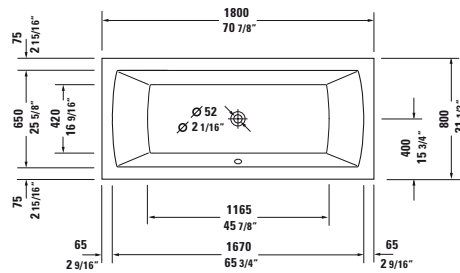

Daro Design by Duravit

Bathtub rectangle, built-in, with two backrest slopes, cUPC listed
1/4" sanitary acrylic

Length inch	Width inch	Depth/Height inch	Capacity gal	Weight lbs	Model-No.	USD
						White - 00
Bathtub						
70 7/8"	31 1/2"	18 1/8"	49.0	72.7	700028 00 0 00 0090	1,780
Bathtub inclusive whirlsystem						
					710028 00 1 00 1090	3,745
					710028 00 2 00 1090	3,745
					710028 00 2 50 1090	4,160
					710028 00 2 51 1090	5,515
					710028 00 3 00 1090	5,020
					710028 00 3 50 1090	5,450
					710028 00 3 51 1090	6,815
					710028 00 4 00 1090	5,470
					710028 00 4 50 1090	5,895
					710028 00 4 51 1090	7,220
					710028 00 1 46 1090	4,370
					710028 00 2 46 1090	4,370
					710028 00 2 52 1090	4,815
					710028 00 2 53 1090	6,165
					710028 00 3 46 1090	5,655
					710028 00 3 52 1090	6,015
					710028 00 3 53 1090	7,450
					710028 00 4 46 1090	6,150
					710028 00 4 52 1090	6,550
					710028 00 4 53 1090	7,905
Accessories for bath- and whirltub						
					790220 00 0 00 1000	200
					790112 00 0 00 0000	225
					790108 00 0 00 0000	160
					790103 00 0 00 0000	65
					791818 00 0 00 0000	1,750
Accessories for bathtub						
Suitable tub covers see page 538 - 539						

Infobox: Bathtubs are cUPC listed / Bathtubs with whirlsystem are cUPC and cIAPMO®ELECTRICAL listed