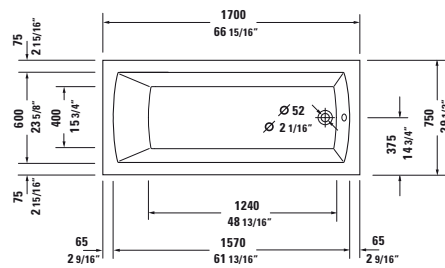

Daro Design by Duravit

Bathtub rectangle, built-in, with one backrest slope, cUPC listed
1/4" sanitary acrylic

Length inch	Width inch	Depth/Height inch	Capacity gal	Weight lbs	Model-No.	USD
						White - 00
Bathtub						
66 7/8"	29 1/2"	18 1/8"	43.0	55.1	700027 00 0 00 0090	1,585
Bathtub inclusive whirlsystem						
					710027 00 1 00 1090	3,525
					710027 00 2 00 1090	3,525
					710027 00 2 50 1090	3,960
					710027 00 2 51 1090	5,310
					710027 00 3 00 1090	4,815
					710027 00 3 50 1090	5,260
					710027 00 3 51 1090	6,610
					710027 00 4 00 1090	5,280
					710027 00 4 50 1090	5,725
					710027 00 4 51 1090	7,060
					710027 00 1 46 1090	4,180
					710027 00 2 46 1090	4,180
					710027 00 2 52 1090	4,615
					710027 00 2 53 1090	5,965
					710027 00 3 46 1090	5,470
					710027 00 3 52 1090	5,895
					710027 00 3 53 1090	7,220
					710027 00 4 46 1090	5,915
					710027 00 4 53 1090	7,705
					710027 00 4 52 1090	6,355
Accessories for bath- and whirltub						
					790220 00 0 00 1000	200
					790112 00 0 00 0000	225
					790108 00 0 00 0000	160
					790103 00 0 00 0000	65
					791818 00 0 00 0000	1,750
Accessories for bathtub						
Suitable tub covers see page 538 - 539						