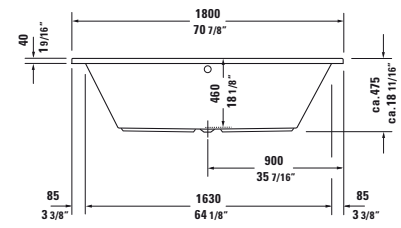

Daro Design by Duravit

Bathtub rectangle, built-in, with two backrest slopes, cUPC listed
1/4" sanitary acrylic

Length inch	Width inch	Depth/Height inch	Capacity gal	Weight lbs	Model-No.	USD
						White - 00
Bathtub						
70 7/8"	31 1/2"	18 1/8"	49.0	72.7	700028 00 0 00 0090	1,780
Bathtub inclusive whirlsystem						
					710028 00 1 00 1090	3,745
					710028 00 2 00 1090	3,745
					710028 00 2 50 1090	4,160
					710028 00 2 51 1090	5,515
					710028 00 3 00 1090	5,020
					710028 00 3 50 1090	5,450
					710028 00 3 51 1090	6,815
					710028 00 4 00 1090	5,470
					710028 00 4 50 1090	5,895
					710028 00 4 51 1090	7,220
					710028 00 1 46 1090	4,370
					710028 00 2 46 1090	4,370
					710028 00 2 52 1090	4,815
					710028 00 2 53 1090	6,165
					710028 00 3 46 1090	5,655
					710028 00 3 52 1090	6,015
					710028 00 3 53 1090	7,450
					710028 00 4 46 1090	6,150
					710028 00 4 52 1090	6,550
					710028 00 4 53 1090	7,905
Accessories for bath- and whirltub						
					790220 00 0 00 1000	200
					790112 00 0 00 0000	225
					790108 00 0 00 0000	160
					790103 00 0 00 0000	65
					791818 00 0 00 0000	1,750
Accessories for bathtub						
Suitable tub covers see page 538 - 539						

Infobox: Bathtubs are cUPC listed / Bathtubs with whirlsystem are cUPC and cIAPMO®ELECTRICAL listed