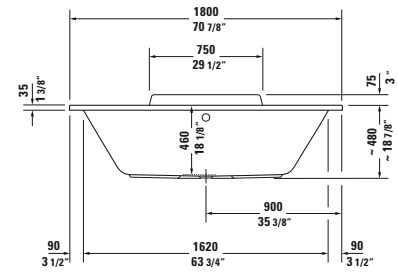

DuraStyle Design by Matteo Thun

Bathtub rectangle, built-in or for panel, with two backrest slopes, cUPC listed
1/4" sanitary acrylic

Length inch	Width inch	Depth/Height inch	Capacity gal	Weight lbs	Model-No.	USD
						White - 00
Bathtub						
70 7/8"	31 1/2"	18 1/8"	47.5	75.0	700298 00 0 00 0090	910
Bathtub inclusive whirlsystem						
Air-System					710298 00 1 00 1090	3,170
Jet-System					710298 00 2 00 1090	3,170
Jet-System with heater					710298 00 2 50 1090	3,585
Jet-System with heater and ozone					710298 00 2 51 1090	4,860
Combi-System					710298 00 3 00 1090	4,410
Combi-System with heater					710298 00 3 50 1090	4,810
Combi-System with heater and ozone					710298 00 3 51 1090	6,105
Combi-System with light					710298 00 4 00 1090	4,900
Combi-System with light and heater					710298 00 4 50 1090	5,315
Combi-System with light, heater and ozone					710298 00 4 51 1090	6,610
Air-System with remote					710298 00 1 46 1090	3,785
Jet-System with remote					710298 00 2 46 1090	3,785
Jet-System with remote and heater					710298 00 2 52 1090	4,175
Jet-System with remote, heater and ozone					710298 00 2 53 1090	5,475
Combi-System with remote					710298 00 3 46 1090	5,015
Combi-System with remote and heater					710298 00 3 52 1090	5,430
Combi-System with remote, heater and ozone					710298 00 3 53 1090	6,725
Combi-System with light and remote					710298 00 4 46 1090	5,520
Combi-System with light, remote and heater					710298 00 4 52 1090	5,920
Combi-System with light, remote, heater and ozone					710298 00 4 53 1090	7,225
Accessories for bath- and whirltub						
Cable-driven waste and overflow, plastic, Chrome trim					790219 00 0 00 1000	225
Tile flange					790112 00 0 00 0000	225
Support frame, (included)					790108 00 0 00 0000	160
Bathtub anchors					790103 00 0 00 0000	65
Stereo transducers (speakers) for bathtubs and whirltubs					791818 00 0 00 0000	1,750
Suitable panels see page 419 - 420						

Infobox: Bathtubs are cUPC listed / Bathtubs with whirlsystem are cUPC and cIAPMO@ELECTRICAL listed