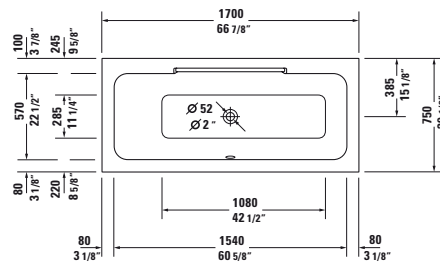

DuraStyle Design by Matteo Thun

Bathtub rectangle, built-in or for panel, with one backrest slope left, cUPC listed
1/4" sanitary acrylic

Length inch	Width inch	Depth/Height inch	Capacity gal	Weight lbs	Model-No.	USD
						White - 00
Bathtub						
66 7/8"	29 1/2"	18 1/8"	45.0	66.0	700296 00 0 00 0090	775
Bathtub inclusive whirlsystem						
Air-System					710296 00 1 00 1090	3,035
Jet-System					710296 00 2 00 1090	3,035
Jet-System with heater					710296 00 2 50 1090	3,450
Jet-System with heater and ozone					710296 00 2 51 1090	4,725
Combi-System					710296 00 3 00 1090	4,275
Combi-System with heater					710296 00 3 50 1090	4,675
Combi-System with heater and ozone					710296 00 3 51 1090	5,970
Combi-System with light					710296 00 4 00 1090	4,770
Combi-System with light and heater					710296 00 4 50 1090	5,180
Combi-System with light, heater and ozone					710296 00 4 51 1090	6,475
Air-System with remote					710296 00 1 46 1090	3,650
Jet-System with remote					710296 00 2 46 1090	3,650
Jet-System with remote and heater					710296 00 2 52 1090	4,045
Jet-System with remote, heater and ozone					710296 00 2 53 1090	5,340
Combi-System with remote					710296 00 3 46 1090	4,880
Combi-System with remote, heater and ozone					710296 00 3 52 1090	5,300
Combi-System with remote, heater and ozone					710296 00 3 53 1090	6,590
Combi-System with light and remote					710296 00 4 46 1090	5,385
Combi-System with light, remote and heater					710296 00 4 52 1090	5,780
Combi-System with light, remote, heater and ozone					710296 00 4 53 1090	7,095
Accessories for bath- and whirltub						
Cable-driven waste and overflow, plastic, Chrome trim					790220 00 0 00 1000	200
Tile flange					790112 00 0 00 0000	225
Support frame, (included)					790108 00 0 00 0000	160
Bathtub anchors					790103 00 0 00 0000	65
Stereo transducers (speakers) for bathtubs and whirltubs					791818 00 0 00 0000	1,750
Suitable panels see page 419 - 420						

Infobox: Bathtubs are cUPC listed / Bathtubs with whirlsystem are cUPC and cIAPMO®ELECTRICAL listed