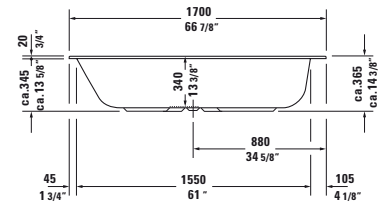

DuraStyle Design by Matteo Thun

Bathtub rectangle, built-in or for panel, CUPC listed
1/4" sanitary acrylic

Length inch	Width inch	Depth/Height inch	Capacity gal	Weight lbs	Model-No.	USD
						White - 00
Bathtub						
66 7/8"	29 1/2"	13 3/8"	30.0	50.7	700231 00 0 00 0090	1,090
Accessories for bathtub						
Support frame, (included)					790113 00 0 00 0000	230
Bathtub anchors					790103 00 0 00 0000	65
Waste and overflow, for DuraStyle # 700231, 700233					791212 00 0 00 1000	295
Tile flange					790112 00 0 00 0000	225
Stereo transducers (speakers) for bathtubs and whirltubs					791818 00 0 00 0000	1,750
Suitable tub covers see page 538 - 539						
Suitable panels see page 419 - 420