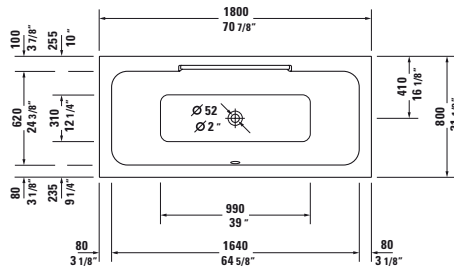

DuraStyle Design by Matteo Thun

Bathtub rectangle, built-in or for panel, with two backrest slopes, cUPC listed
1/4" sanitary acrylic

Length inch	Width inch	Depth/Height inch	Capacity gal	Weight lbs	Model-No.	USD
						White - 00
Bathtub						
70 7/8"	31 1/2"	18 1/8"	47.5	75.0	700298 00 0 00 0090	910
Bathtub inclusive whirlsystem						
Air-System					710298 00 1 00 1090	3,170
Jet-System					710298 00 2 00 1090	3,170
Jet-System with heater					710298 00 2 50 1090	3,585
Jet-System with heater and ozone					710298 00 2 51 1090	4,860
Combi-System					710298 00 3 00 1090	4,410
Combi-System with heater					710298 00 3 50 1090	4,810
Combi-System with heater and ozone					710298 00 3 51 1090	6,105
Combi-System with light					710298 00 4 00 1090	4,900
Combi-System with light and heater					710298 00 4 50 1090	5,315
Combi-System with light, heater and ozone					710298 00 4 51 1090	6,610
Air-System with remote					710298 00 1 46 1090	3,785
Jet-System with remote					710298 00 2 46 1090	3,785
Jet-System with remote and heater					710298 00 2 52 1090	4,175
Jet-System with remote, heater and ozone					710298 00 2 53 1090	5,475
Combi-System with remote					710298 00 3 46 1090	5,015
Combi-System with remote and heater					710298 00 3 52 1090	5,430
Combi-System with remote, heater and ozone					710298 00 3 53 1090	6,725
Combi-System with light and remote					710298 00 4 46 1090	5,520
Combi-System with light, remote and heater					710298 00 4 52 1090	5,920
Combi-System with light, remote, heater and ozone					710298 00 4 53 1090	7,225
Accessories for bath- and whirltub						
Cable-driven waste and overflow, plastic, Chrome trim					790219 00 0 00 1000	225
Tile flange					790112 00 0 00 0000	225
Support frame, (included)					790108 00 0 00 0000	160
Bathtub anchors					790103 00 0 00 0000	65
Stereo transducers (speakers) for bathtubs and whirltubs					791818 00 0 00 0000	1,750
Suitable panels see page 419 - 420						

Infobox: Bathtubs are cUPC listed / Bathtubs with whirlsystem are cUPC and cIAPMO@ELECTRICAL listed