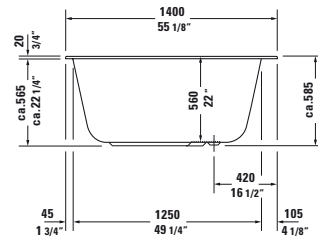

DuraStyle Design by Matteo Thun

Bathtub rectangle, built-in or for panel, cUPC listed
1/4" sanitary acrylic

Length inch	Width inch	Depth/Height inch	Capacity gal	Weight lbs	Model-No.	USD
						White - 00
Bathtub						
55 1/8"	31 1/2"	22"	59.0	55.2	700233 00 0 00 0090	1,115
Accessories for bathtub						
Support frame, (included)					790113 00 0 00 0000	230
Bathtub anchors					790103 00 0 00 0000	65
Waste and overflow, for DuraStyle # 700231, 700233					791212 00 0 00 1000	295
Tile flange					790112 00 0 00 0000	225
Stereo transducers (speakers) for bathtubs and whirltubs					791818 00 0 00 0000	1,750
Suitable panels see page 419 - 420						

Infobox: Stereo transducers are not suitable for bathtubs with conical panel