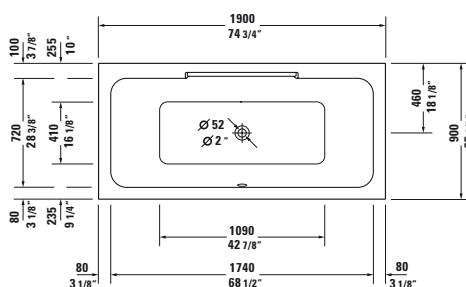

Bathtub rectangle, built-in or for panel, with two backrest slopes, cUPC listed
1/4" sanitary acrylic

Length inch	Width inch	Depth/Height inch	Capacity gal	Weight lbs	Model-No.	USD
						White - 00
Bathtub						
74 3/4"	35 3/8"	18 1/8"	66.0	88.0	700299 00 0 00 0090	1,065
Bathtub inclusive whirlsystem						
					710299 00 1 00 1090	3,330
					710299 00 2 00 1090	3,330
					710299 00 2 50 1090	3,740
					710299 00 2 51 1090	5,020
					710299 00 3 00 1090	4,565
					710299 00 3 50 1090	4,965
					710299 00 3 51 1090	6,260
					710299 00 4 00 1090	5,055
					710299 00 4 50 1090	5,470
					710299 00 4 51 1090	6,765
					710299 00 1 46 1090	3,940
					710299 00 2 46 1090	3,940
					710299 00 2 52 1090	4,330
					710299 00 2 53 1090	5,630
					710299 00 3 46 1090	5,170
					710299 00 3 52 1090	5,585
					710299 00 3 53 1090	6,880
					710299 00 4 46 1090	5,680
					710299 00 4 52 1090	6,075
					710299 00 4 53 1090	7,380
Accessories for bath- and whirltub						
					790219 00 0 00 1000	225
					790112 00 0 00 0000	225
					790108 00 0 00 0000	160
					790103 00 0 00 0000	65
					791818 00 0 00 0000	1,750
						Suitable panels see page 419 - 420

Infobox: Bathtubs are cUPC listed / Bathtubs with whirlsystem are cUPC and cIAPMO@ELECTRICAL listed