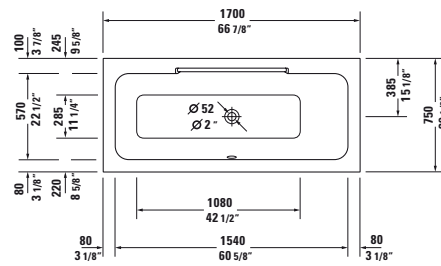

Bathtub rectangle, built-in or for panel, with one backrest slope right, cUPC listed
1/4" sanitary acrylic

Length inch	Width inch	Depth/Height inch	Capacity gal	Weight lbs	Model-No.	USD
						White - 00
Bathtub						
66 7/8"	29 1/2"	18 1/8"	45.0	66.0	700297 00 0 00 0090	775
Bathtub inclusive whirlsystem						
Air-System					710297 00 1 00 1090	3,035
Jet-System					710297 00 2 00 1090	3,035
Jet-System with heater					710297 00 2 50 1090	3,450
Jet-System with heater and ozone					710297 00 2 51 1090	4,725
Combi-System					710297 00 3 00 1090	4,275
Combi-System with heater					710297 00 3 50 1090	4,675
Combi-System with heater and ozone					710297 00 3 51 1090	5,970
Combi-System with light					710297 00 4 00 1090	4,770
Combi-System with light and heater					710297 00 4 50 1090	5,180
Combi-System with light, heater and ozone					710297 00 4 51 1090	6,475
Air-System with remote					710297 00 1 46 1090	3,650
Jet-System with remote					710297 00 2 46 1090	3,650
Jet-System with remote and heater					710297 00 2 52 1090	4,045
Jet-System with remote, heater and ozone					710297 00 2 53 1090	5,340
Combi-System with remote					710297 00 3 46 1090	4,880
Combi-System with remote and heater					710297 00 3 52 1090	5,300
Combi-System with remote, heater and ozone					710297 00 3 53 1090	6,590
Combi-System with light and remote					710297 00 4 46 1090	5,385
Combi-System with light, remote and heater					710297 00 4 52 1090	5,780
Combi-System with light, remote, heater and ozone					710297 00 4 53 1090	7,095
Accessories for bath- and whirltub						
Cable-driven waste and overflow, plastic, Chrome trim					790220 00 0 00 1000	200
Tile flange					790112 00 0 00 0000	225
Support frame, (included)					790108 00 0 00 0000	160
Bathtub anchors					790103 00 0 00 0000	65
Stereo transducers (speakers) for bathtubs and whirltubs					791818 00 0 00 0000	1,750
Suitable panels see page 419 - 420						

Infobox: Bathtubs are cUPC listed / Bathtubs with whirlsystem are cUPC and cIAPMO®ELECTRICAL listed