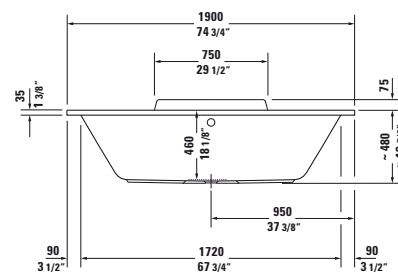

Length inch	Width inch	Depth/Height inch	Capacity gal	Weight lbs	Model-No.	USD
						White - 00
<b>Bathtub</b>						
74 3/4"	35 3/8"	18 1/8"	66.0	88.0	<b>700299 00 0 00 0090</b>	<b>1,065</b>
<b>Bathtub inclusive whirlsystem</b>						
					<b>710299 00 1 00 1090</b>	3,330
					<b>710299 00 2 00 1090</b>	3,330
					<b>710299 00 2 50 1090</b>	3,740
					<b>710299 00 2 51 1090</b>	5,020
					<b>710299 00 3 00 1090</b>	4,565
					<b>710299 00 3 50 1090</b>	4,965
					<b>710299 00 3 51 1090</b>	6,260
					<b>710299 00 4 00 1090</b>	5,055
					<b>710299 00 4 50 1090</b>	5,470
					<b>710299 00 4 51 1090</b>	6,765
					<b>710299 00 1 46 1090</b>	3,940
					<b>710299 00 2 46 1090</b>	3,940
					<b>710299 00 2 52 1090</b>	4,330
					<b>710299 00 2 53 1090</b>	5,630
					<b>710299 00 3 46 1090</b>	5,170
					<b>710299 00 3 52 1090</b>	5,585
					<b>710299 00 3 53 1090</b>	6,880
					<b>710299 00 4 46 1090</b>	5,680
					<b>710299 00 4 52 1090</b>	6,075
					<b>710299 00 4 53 1090</b>	7,380
<b>Accessories for bath- and whirltub</b>						
					<b>790219 00 0 00 1000</b>	225
					<b>790112 00 0 00 0000</b>	225
					<b>790108 00 0 00 0000</b>	160
					<b>790103 00 0 00 0000</b>	65
					<b>791818 00 0 00 0000</b>	1,750
						Suitable panels see page 419 - 420

						
<b>Panel</b>						
for corner right						
for # 7X0233 (55 1/8" x 31 1/2") ***	54 3/4" x 31 1/8"	<b>DS 8952</b>	1,140			
for # 7X0296 (66 7/8" x 29 1/2"),						
for # 7X0297 (66 7/8" x 29 1/2")	66 1/2" x 29 1/8"	<b>DS 8782</b>	1,225			
for # 7X0231 (66 7/8" x 29 1/2") **	66 1/2" x 29 1/8"	<b>DS 8946</b>	1,015			
for # 7X0298 (70 7/8" x 31 1/2")	70 1/2" x 31 1/8"	<b>DS 8783</b>	1,225			
for # 7X0299 (74 3/4" x 35 3/8")	74 3/8" x 35"	<b>DS 8904</b>	1,295			