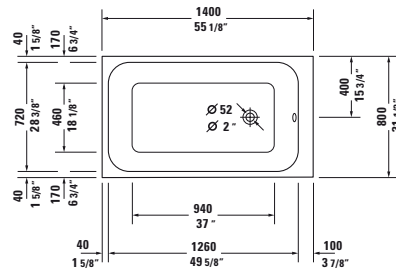

DuraStyle Design by Matteo Thun

Bathtub rectangle, built-in or for panel, cUPC listed
1/4" sanitary acrylic

Length inch	Width inch	Depth/Height inch	Capacity gal	Weight lbs	Model-No.	USD
						White - 00
Bathtub						
55 1/8"	31 1/2"	22"	59.0	55.2	700233 00 0 00 0090	1,115
Accessories for bathtub						
Support frame, (included)					790113 00 0 00 0000	230
Bathtub anchors					790103 00 0 00 0000	65
Waste and overflow, for DuraStyle # 700231, 700233					791212 00 0 00 1000	295
Tile flange					790112 00 0 00 0000	225
Stereo transducers (speakers) for bathtubs and whirltubs					791818 00 0 00 0000	1,750
Suitable panels see page 419 - 420						

Infobox: Stereo transducers are not suitable for bathtubs with conical panel