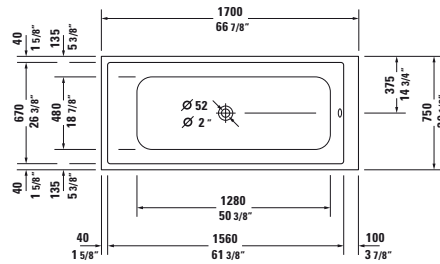

DuraStyle Design by Matteo Thun

Bathtub rectangle, built-in or for panel, CUPC listed
1/4" sanitary acrylic

Length inch	Width inch	Depth/Height inch	Capacity gal	Weight lbs	Model-No.	USD
						White - 00
Bathtub						
66 7/8"	29 1/2"	13 3/8"	30.0	50.7	700231 00 0 00 0090	1,090
Accessories for bathtub						
Support frame, (included)					790113 00 0 00 0000	230
Bathtub anchors					790103 00 0 00 0000	65
Waste and overflow, for DuraStyle # 700231, 700233					791212 00 0 00 1000	295
Tile flange					790112 00 0 00 0000	225
Stereo transducers (speakers) for bathtubs and whirltubs					791818 00 0 00 0000	1,750
Suitable tub covers see page 538 - 539						
Suitable panels see page 419 - 420