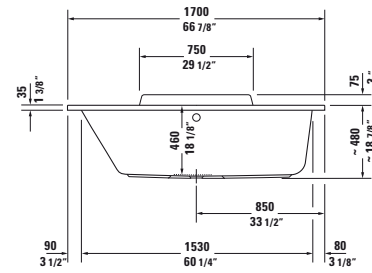

DuraStyle Design by Matteo Thun

Bathtub rectangle, built-in or for panel, with one backrest slope left, cUPC listed
1/4" sanitary acrylic

Length inch	Width inch	Depth/Height inch	Capacity gal	Weight lbs	Model-No.	USD
						White - 00
Bathtub						
66 7/8"	29 1/2"	18 1/8"	45.0	66.0	700296 00 0 00 0090	775
Bathtub inclusive whirlsystem						
Air-System					710296 00 1 00 1090	3,035
Jet-System					710296 00 2 00 1090	3,035
Jet-System with heater					710296 00 2 50 1090	3,450
Jet-System with heater and ozone					710296 00 2 51 1090	4,725
Combi-System					710296 00 3 00 1090	4,275
Combi-System with heater					710296 00 3 50 1090	4,675
Combi-System with heater and ozone					710296 00 3 51 1090	5,970
Combi-System with light					710296 00 4 00 1090	4,770
Combi-System with light and heater					710296 00 4 50 1090	5,180
Combi-System with light, heater and ozone					710296 00 4 51 1090	6,475
Air-System with remote					710296 00 1 46 1090	3,650
Jet-System with remote					710296 00 2 46 1090	3,650
Jet-System with remote and heater					710296 00 2 52 1090	4,045
Jet-System with remote, heater and ozone					710296 00 2 53 1090	5,340
Combi-System with remote					710296 00 3 46 1090	4,880
Combi-System with remote, heater and ozone					710296 00 3 52 1090	5,300
Combi-System with remote, heater and ozone					710296 00 3 53 1090	6,590
Combi-System with light and remote					710296 00 4 46 1090	5,385
Combi-System with light, remote and heater					710296 00 4 52 1090	5,780
Combi-System with light, remote, heater and ozone					710296 00 4 53 1090	7,095
Accessories for bath- and whirltub						
Cable-driven waste and overflow, plastic, Chrome trim					790220 00 0 00 1000	200
Tile flange					790112 00 0 00 0000	225
Support frame, (included)					790108 00 0 00 0000	160
Bathtub anchors					790103 00 0 00 0000	65
Stereo transducers (speakers) for bathtubs and whirltubs					791818 00 0 00 0000	1,750
Suitable panels see page 419 - 420						

Infobox: Bathtubs are cUPC listed / Bathtubs with whirlsystem are cUPC and cIAPMO®ELECTRICAL listed