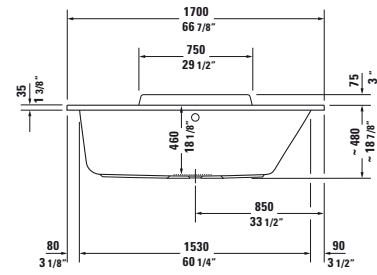

Bathtub rectangle, built-in or for panel, with one backrest slope right, cUPC listed
1/4" sanitary acrylic

Length inch	Width inch	Depth/Height inch	Capacity gal	Weight lbs	Model-No.	USD
						White - 00
Bathtub						
66 7/8"	29 1/2"	18 1/8"	45.0	66.0	700297 00 0 00 0090	775
Bathtub inclusive whirlsystem						
Air-System					710297 00 1 00 1090	3,035
Jet-System					710297 00 2 00 1090	3,035
Jet-System with heater					710297 00 2 50 1090	3,450
Jet-System with heater and ozone					710297 00 2 51 1090	4,725
Combi-System					710297 00 3 00 1090	4,275
Combi-System with heater					710297 00 3 50 1090	4,675
Combi-System with heater and ozone					710297 00 3 51 1090	5,970
Combi-System with light					710297 00 4 00 1090	4,770
Combi-System with light and heater					710297 00 4 50 1090	5,180
Combi-System with light, heater and ozone					710297 00 4 51 1090	6,475
Air-System with remote					710297 00 1 46 1090	3,650
Jet-System with remote					710297 00 2 46 1090	3,650
Jet-System with remote and heater					710297 00 2 52 1090	4,045
Jet-System with remote, heater and ozone					710297 00 2 53 1090	5,340
Combi-System with remote					710297 00 3 46 1090	4,880
Combi-System with remote and heater					710297 00 3 52 1090	5,300
Combi-System with remote, heater and ozone					710297 00 3 53 1090	6,590
Combi-System with light and remote					710297 00 4 46 1090	5,385
Combi-System with light, remote and heater					710297 00 4 52 1090	5,780
Combi-System with light, remote, heater and ozone					710297 00 4 53 1090	7,095
Accessories for bath- and whirltub						
Cable-driven waste and overflow, plastic, Chrome trim					790220 00 0 00 1000	200
Tile flange					790112 00 0 00 0000	225
Support frame, (included)					790108 00 0 00 0000	160
Bathtub anchors					790103 00 0 00 0000	65
Stereo transducers (speakers) for bathtubs and whirltubs					791818 00 0 00 0000	1,750
Suitable panels see page 419 - 420						

Infobox: Bathtubs are cUPC listed / Bathtubs with whirlsystem are cUPC and cIAPMO®ELECTRICAL listed