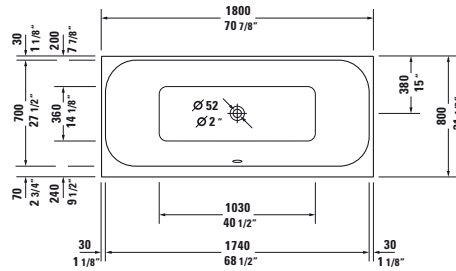

Happy D.2 Design by sieger design

Bathtub rectangle, built-in, with two backrest slopes, cUPC listed
 1/4" sanitary acrylic

Length inch	Width inch	Depth/Height inch	Capacity gal	Weight lbs	Model-No.	USD
						White - 00
Bathtub						
70 7/8"	31 1/2"	18 1/8"	48.0	86.0	700314 00 0 00 0090	1,500
Bathtub inclusive whirlsystem						
Air-System					710314 00 1 00 1090	3,630
Jet-System					710314 00 2 00 1090	3,630
Jet-System with heater					710314 00 2 50 1090	4,040
Jet-System with heater and ozone					710314 00 2 51 1090	5,320
Combi-System					710314 00 3 00 1090	4,970
Combi-System with heater					710314 00 3 50 1090	5,330
Combi-System with heater and ozone					710314 00 3 51 1090	6,665
Combi-System with light					710314 00 4 00 1090	5,470
Combi-System with light and heater					710314 00 4 50 1090	5,865
Combi-System with light, heater and ozone					710314 00 4 51 1090	7,145
Air-System with remote					710314 00 1 46 1090	4,195
Jet-System with remote					710314 00 2 46 1090	4,195
Jet-System with remote and heater					710314 00 2 52 1090	4,645
Jet-System with remote, heater and ozone					710314 00 2 53 1090	5,915
Combi-System with remote					710314 00 3 46 1090	5,585
Combi-System with remote and heater					710314 00 3 52 1090	5,990
Combi-System with remote, heater and ozone					710314 00 3 53 1090	7,260
Combi-System with light and remote					710314 00 4 46 1090	6,070
Combi-System with light, remote and heater					710314 00 4 52 1090	6,470
Combi-System with light, remote, heater and ozone					710314 00 4 53 1090	7,755
Accessories for bath- and whirltub						
Headrest, White					790009 00 0 00 0000	200
Cable-driven waste and overflow, plastic, Chrome trim					790220 00 0 00 1000	200
Tile flange					790112 00 0 00 0000	225
Support frame, (included)					790108 00 0 00 0000	160
Bathtub anchors					790103 00 0 00 0000	65
Stereo transducers (speakers) for bathtubs and whirltubs					791818 00 0 00 0000	1,750