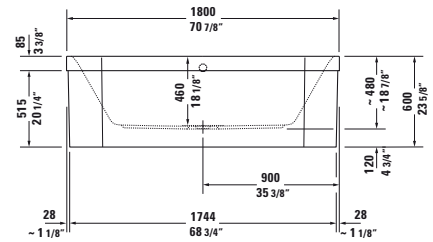

Happy D.2 Design by sieger design

Bathtub freestanding, with two backrest slopes, with acrylic panel and support frame, cUPC listed
1/4" sanitary acrylic

Length inch	Width inch	Depth/Height inch	Capacity gal	Weight lbs	Model-No.	USD
						White - 00
Bathtub						
70 7/8"	31 1/2"	18 1/8"	45.0	172.0	700319 00 0 00 0090	4,400
Bathtub inclusive whirlsystem						
Air-System					710319 00 1 00 1090	6,535
Air-System with ozone					710319 00 1 54 1090	7,790
Air-System with remote					710319 00 1 46 1090	7,110
Air-System with remote and ozone					710319 00 1 55 1090	8,425
Air-System with remote and light					710319 00 1 57 1090	7,570
Air-System with remote, ozone and light					710319 00 1 59 1090	8,855
Accessories for bath- and whirltub						
Headrest, White					790009 00 0 00 0000	200
Cable-driven waste and overflow, for central outlet, plastic, Chrome trim, (included)					790239 00 0 00 1000	270
Stereo transducers (speakers) for bathtubs and whirltubs					791818 00 0 00 0000	1,750

Infobox: Bathtubs are cUPC listed / Bathtubs with whirlsystem are cUPC and cIAPMO®ELECTRICAL listed