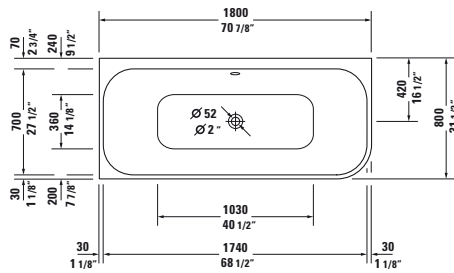

Happy D.2 Design by sieger design

Bathtub corner left, with two backrest slopes, with integrated acrylic panel and support frame, cUPC listed
1/4" sanitary acrylic

Length inch	Width inch	Depth/Height inch	Capacity gal	Weight lbs	Model-No.	USD
						White - 00
Bathtub						
70 7/8"	31 1/2"	18 1/8"	48.0	141.1	700316 00 0 00 0090	3,695
Bathtub inclusive whirlsystem						
Air-System					710316 00 1 00 1090	5,625
Air-System with ozone					710316 00 1 54 1090	6,900
Air-System with remote					710316 00 1 46 1090	6,240
Air-System with remote and ozone					710316 00 1 55 1090	7,495
Air-System with remote and light					710316 00 1 57 1090	6,665
Air-System with remote, ozone and light					710316 00 1 59 1090	7,955
Accessories for bath- and whirltub						
Headrest, White					790009 00 0 00 0000	200
Cable-driven waste and overflow, plastic, Chrome trim					790219 00 0 00 1000	225
Tile flange					790112 00 0 00 0000	225
Stereo transducers (speakers) for bathtubs and whirltubs					791818 00 0 00 0000	1,750

Infobox: Please note that the integrated panel has a slight angle due to the production process / Bathtubs are cUPC listed / Bathtubs with whirlsystem are cUPC and ciAPMO®ELECTRICAL listed