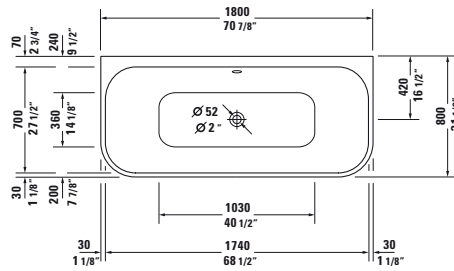

Happy D.2 Design by sieger design

Bathtub back-to-wall, with two backrest slopes, with integrated acrylic panel and support frame, cUPC listed
1/4" sanitary acrylic

Length inch	Width inch	Depth/Height inch	Capacity gal	Weight lbs	Model-No.	USD
						White - 00
Bathtub						
70 7/8"	31 1/2"	18 1/8"	48.0	149.9	700318 00 0 00 0090	3,695
Bathtub inclusive whirlsystem						
Air-System					710318 00 1 00 1090	5,625
Air-System with ozone					710318 00 1 54 1090	6,900
Air-System with remote					710318 00 1 46 1090	6,240
Air-System with remote and ozone					710318 00 1 55 1090	7,495
Air-System with remote and light					710318 00 1 57 1090	6,665
Air-System with remote, ozone and light					710318 00 1 59 1090	7,955
Accessories for bath- and whirltub						
Headrest, White					790009 00 0 00 0000	200
Cable-driven waste and overflow, plastic, Chrome trim					790219 00 0 00 1000	225
Tile flange					790112 00 0 00 0000	225
Stereo transducers (speakers) for bathtubs and whirltubs					791818 00 0 00 0000	1,750

Infobox: Please note that the integrated panel has a slight angle due to the production process / Bathtubs are cUPC listed / Bathtubs with whirlsystem are cUPC and cIAPMO®ELECTRICAL listed