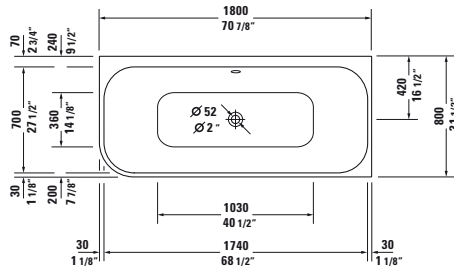

Happy D.2 Design by sieger design

Bathtub corner right, with two backrest slopes, with integrated acrylic panel and support frame, cUPC listed
1/4" sanitary acrylic

Length inch	Width inch	Depth/Height inch	Capacity gal	Weight lbs	Model-No.	USD
						White - 00
Bathtub						
70 7/8"	31 1/2"	18 1/8"	48.0	141.1	700317 00 0 00 0090	3,695
Bathtub inclusive whirlsystem						
Air-System					710317 00 1 00 1090	5,625
Air-System with ozone					710317 00 1 54 1090	6,900
Air-System with remote					710317 00 1 46 1090	6,240
Air-System with remote and ozone					710317 00 1 55 1090	7,495
Air-System with remote and light					710317 00 1 57 1090	6,665
Air-System with remote, ozone and light					710317 00 1 59 1090	7,955
Accessories for bath- and whirltub						
Headrest, White					790009 00 0 00 0000	200
Cable-driven waste and overflow, plastic, Chrome trim					790219 00 0 00 1000	225
Tile flange					790112 00 0 00 0000	225
Stereo transducers (speakers) for bathtubs and whirltubs					791818 00 0 00 0000	1,750

Infobox: Please note that the integrated panel has a slight angle due to the production process / Bathtubs are cUPC listed / Bathtubs with whirlsystem are cUPC and cIAPMO®ELECTRICAL listed