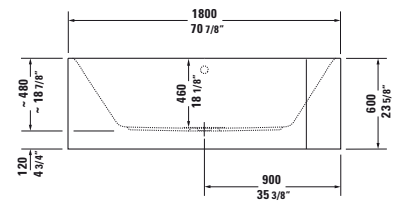

Happy D.2 Design by sieger design

Bathtub corner left, with two backrest slopes, with integrated acrylic panel and support frame, cUPC listed
1/4" sanitary acrylic

Length inch	Width inch	Depth/Height inch	Capacity gal	Weight lbs	Model-No.	USD
						White - 00
Bathtub						
70 7/8"	31 1/2"	18 1/8"	48.0	141.1	700316 00 0 00 0090	3,695
Bathtub inclusive whirlsystem						
Air-System					710316 00 1 00 1090	5,625
Air-System with ozone					710316 00 1 54 1090	6,900
Air-System with remote					710316 00 1 46 1090	6,240
Air-System with remote and ozone					710316 00 1 55 1090	7,495
Air-System with remote and light					710316 00 1 57 1090	6,665
Air-System with remote, ozone and light					710316 00 1 59 1090	7,955
Accessories for bath- and whirltub						
Headrest, White					790009 00 0 00 0000	200
Cable-driven waste and overflow, plastic, Chrome trim					790219 00 0 00 1000	225
Tile flange					790112 00 0 00 0000	225
Stereo transducers (speakers) for bathtubs and whirltubs					791818 00 0 00 0000	1,750

Infobox: Please note that the integrated panel has a slight angle due to the production process / Bathtubs are cUPC listed / Bathtubs with whirlsystem are cUPC and ciAPMO®ELECTRICAL listed