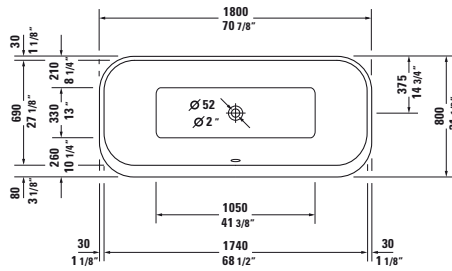

Happy D.2 Design by sieger design

Bathtub freestanding, with two backrest slopes, with acrylic panel and support frame, cUPC listed
1/4" sanitary acrylic

Length inch	Width inch	Depth/Height inch	Capacity gal	Weight lbs	Model-No.	USD
						White - 00
Bathtub						
70 7/8"	31 1/2"	18 1/8"	45.0	172.0	700319 00 0 00 0090	4,400
Bathtub inclusive whirlsystem						
Air-System					710319 00 1 00 1090	6,535
Air-System with ozone					710319 00 1 54 1090	7,790
Air-System with remote					710319 00 1 46 1090	7,110
Air-System with remote and ozone					710319 00 1 55 1090	8,425
Air-System with remote and light					710319 00 1 57 1090	7,570
Air-System with remote, ozone and light					710319 00 1 59 1090	8,855
Accessories for bath- and whirltub						
Headrest, White					790009 00 0 00 0000	200
Cable-driven waste and overflow, for central outlet, plastic, Chrome trim, (included)					790239 00 0 00 1000	270
Stereo transducers (speakers) for bathtubs and whirltubs					791818 00 0 00 0000	1,750

Infobox: Bathtubs are cUPC listed / Bathtubs with whirlsystem are cUPC and cIAPMO®ELECTRICAL listed