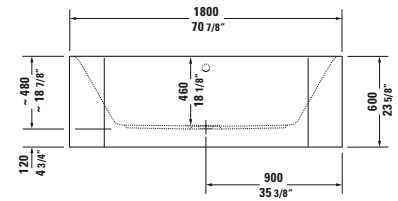

Happy D.2 Design by sieger design

Bathtub back-to-wall, with two backrest slopes, with integrated acrylic panel and support frame, cUPC listed
1/4" sanitary acrylic

Length inch	Width inch	Depth/Height inch	Capacity gal	Weight lbs	Model-No.	USD
						White - 00
Bathtub						
70 7/8"	31 1/2"	18 1/8"	48.0	149.9	700318 00 0 00 0090	3,695
Bathtub inclusive whirlsystem						
Air-System					710318 00 1 00 1090	5,625
Air-System with ozone					710318 00 1 54 1090	6,900
Air-System with remote					710318 00 1 46 1090	6,240
Air-System with remote and ozone					710318 00 1 55 1090	7,495
Air-System with remote and light					710318 00 1 57 1090	6,665
Air-System with remote, ozone and light					710318 00 1 59 1090	7,955
Accessories for bath- and whirltub						
Headrest, White					790009 00 0 00 0000	200
Cable-driven waste and overflow, plastic, Chrome trim					790219 00 0 00 1000	225
Tile flange					790112 00 0 00 0000	225
Stereo transducers (speakers) for bathtubs and whirltubs					791818 00 0 00 0000	1,750

Infobox: Please note that the integrated panel has a slight angle due to the production process / Bathtubs are cUPC listed / Bathtubs with whirlsystem are cUPC and cIAPMO®ELECTRICAL listed