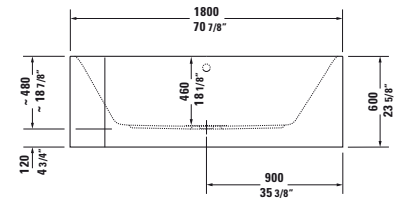

Happy D.2 Design by sieger design

Bathtub corner right, with two backrest slopes, with integrated acrylic panel and support frame, cUPC listed
1/4" sanitary acrylic

Length inch	Width inch	Depth/Height inch	Capacity gal	Weight lbs	Model-No.	USD
						White - 00
Bathtub						
70 7/8"	31 1/2"	18 1/8"	48.0	141.1	700317 00 0 00 0090	3,695
Bathtub inclusive whirlsystem						
Air-System					710317 00 1 00 1090	5,625
Air-System with ozone					710317 00 1 54 1090	6,900
Air-System with remote					710317 00 1 46 1090	6,240
Air-System with remote and ozone					710317 00 1 55 1090	7,495
Air-System with remote and light					710317 00 1 57 1090	6,665
Air-System with remote, ozone and light					710317 00 1 59 1090	7,955
Accessories for bath- and whirltub						
Headrest, White					790009 00 0 00 0000	200
Cable-driven waste and overflow, plastic, Chrome trim					790219 00 0 00 1000	225
Tile flange					790112 00 0 00 0000	225
Stereo transducers (speakers) for bathtubs and whirltubs					791818 00 0 00 0000	1,750

Infobox: Please note that the integrated panel has a slight angle due to the production process / Bathtubs are cUPC listed / Bathtubs with whirlsystem are cUPC and cIAPMO®ELECTRICAL listed