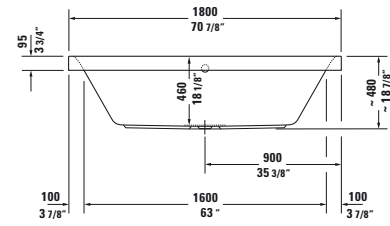

Happy D.2 Design by sieger design

Bathtub rectangle, built-in, with two backrest slopes, cUPC listed
 1/4" sanitary acrylic

Length inch	Width inch	Depth/Height inch	Capacity gal	Weight lbs	Model-No.	USD
						White - 00
Bathtub						
70 7/8"	31 1/2"	18 1/8"	48.0	86.0	700314 00 0 00 0090	1,500
Bathtub inclusive whirlsystem						
Air-System					710314 00 1 00 1090	3,630
Jet-System					710314 00 2 00 1090	3,630
Jet-System with heater					710314 00 2 50 1090	4,040
Jet-System with heater and ozone					710314 00 2 51 1090	5,320
Combi-System					710314 00 3 00 1090	4,970
Combi-System with heater					710314 00 3 50 1090	5,330
Combi-System with heater and ozone					710314 00 3 51 1090	6,665
Combi-System with light					710314 00 4 00 1090	5,470
Combi-System with light and heater					710314 00 4 50 1090	5,865
Combi-System with light, heater and ozone					710314 00 4 51 1090	7,145
Air-System with remote					710314 00 1 46 1090	4,195
Jet-System with remote					710314 00 2 46 1090	4,195
Jet-System with remote and heater					710314 00 2 52 1090	4,645
Jet-System with remote, heater and ozone					710314 00 2 53 1090	5,915
Combi-System with remote					710314 00 3 46 1090	5,585
Combi-System with remote and heater					710314 00 3 52 1090	5,990
Combi-System with remote, heater and ozone					710314 00 3 53 1090	7,260
Combi-System with light and remote					710314 00 4 46 1090	6,070
Combi-System with light, remote and heater					710314 00 4 52 1090	6,470
Combi-System with light, remote, heater and ozone					710314 00 4 53 1090	7,755
Accessories for bath- and whirltub						
Headrest, White					790009 00 0 00 0000	200
Cable-driven waste and overflow, plastic, Chrome trim					790220 00 0 00 1000	200
Tile flange					790112 00 0 00 0000	225
Support frame, (included)					790108 00 0 00 0000	160
Bathtub anchors					790103 00 0 00 0000	65
Stereo transducers (speakers) for bathtubs and whirltubs					791818 00 0 00 0000	1,750