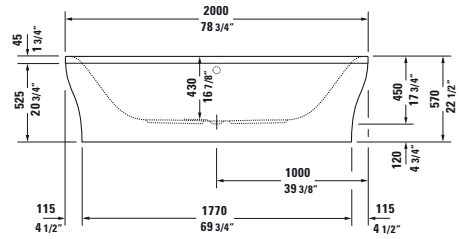

PuraVida Design by Phoenix Design

Bathtub incl. support frame, freestanding, with two backrest slopes, with acrylic panel and support frame, cUPC listed
 1/4" sanitary acrylic

Length inch	Width inch	Depth/Height inch	Capacity gal	Weight lbs	Model-No.	USD
						White - 00
Bathtub						
78 3/4"	39 3/8"	16 1/2"	65.0	158.8	700185 00 0 00 0090	11,135
Bathtub inclusive whirlsystem						
Air-System with remote					710185 00 1 46 1090	13,980
Air-System with remote and ozone					710185 00 1 55 1090	15,305
Air-System with remote and light					710185 00 1 57 1090	14,460
Air-System with remote, ozone and light					710185 00 1 59 1090	15,780
Accessories for bath- and whirtub						
Cable-driven waste and overflow, for central outlet, plastic, Chrome trim, (included)					790238 00 0 00 1000	270
Stereo transducers (speakers) for bathtubs and whirtubs					791818 00 0 00 0000	1,750