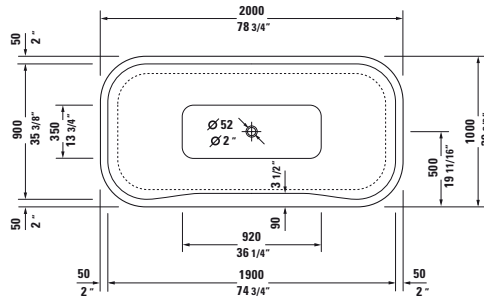

PuraVida Design by Phoenix Design

Bathtub incl. support frame, freestanding, with two backrest slopes, with acrylic panel and support frame, cUPC listed
 1/4" sanitary acrylic

Length inch	Width inch	Depth/Height inch	Capacity gal	Weight lbs	Model-No.	USD
						White - 00
Bathtub						
78 3/4"	39 3/8"	16 1/2"	65.0	158.8	700185 00 0 00 0090	11,135
Bathtub inclusive whirlsystem						
Air-System with remote					710185 00 1 46 1090	13,980
Air-System with remote and ozone					710185 00 1 55 1090	15,305
Air-System with remote and light					710185 00 1 57 1090	14,460
Air-System with remote, ozone and light					710185 00 1 59 1090	15,780
Accessories for bath- and whirtub						
Cable-driven waste and overflow, for central outlet, plastic, Chrome trim, (included)					790238 00 0 00 1000	270
Stereo transducers (speakers) for bathtubs and whirtubs					791818 00 0 00 0000	1,750