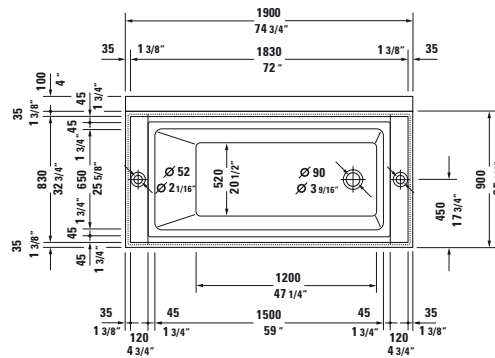

Sundeck Design by E00S

Bathtub rectangle, with support frame for panel, with one backrest slope, incl. fixation for foldable relaxing deck, cUPC listed
1/4" sanitary acrylic

Length inch	Width inch	Depth/Height inch	Capacity gal	Weight lbs	Model-No.	USD
						White - 00
Bathtub						
74 3/4"	39 3/8"	18 1/8"	84.0	121.0	700127 00 0 00 0090	4,565
Bathtub inclusive whirlsystem						
Air-System with remote					710127 00 1 46 1090	8,230
Air-System with remote and ozone					710127 00 1 55 1090	9,590
Air-System with remote and light					710127 00 1 57 1090	8,690
Air-System with remote, ozone and light					710127 00 1 59 1090	10,040
Necessary accessories for bath- and whirltub						
Waste and overflow, Chrome trim, with push-open valve, Chrome					790245 00 0 00 1000	365
Foldable relaxing deck, cushioned, White, for # 7X0066, 7X0127					790831 00 0 00 0000	2,335
Suitable panels see page 501 - 502						
Accessories for bath- and whirltub						
Step, cushioned, White					790832 00 0 00 0000	1,170
Bolster, White					790002 00 0 00 0000	245
Tub cover, for freestanding version, blue, for # 7X0066, 7X0127					790844 00 0 00 0000	1,140
Stereo transducers (speakers) for bathtubs and whirltubs					791818 00 0 00 0000	1,750

Infobox: No overflow hole, but overflow channel / Sundeck waste and overflow model # 790245 00 0 00 1000 is mandatory for installation / Tub only available with foldable relaxing deck / Bathtubs are cUPC listed / Bathtubs with whirlsystem are cUPC and cIAPMO®ELECTRICAL listed