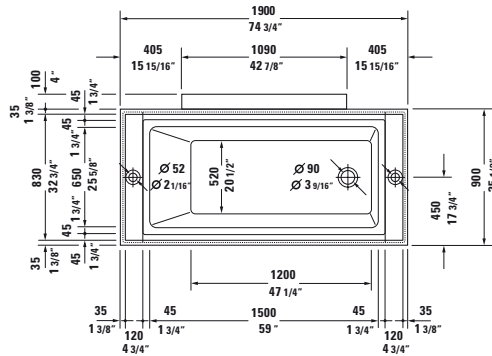

Sundeck Design by E00S

Bathtub rectangle, with support frame for panel, with one backrest slope left, incl. fixation for foldable relaxing deck, cUPC listed
 1/4" sanitary acrylic

Length inch	Width inch	Depth/Height inch	Capacity gal	Weight lbs	Model-No.	USD
						White - 00
Bathtub						
74 3/4"	35 3/8"	18 1/8"	84.0	121.0	700127 00 0 00 0090	4,565
Necessary accessories for bathtub						
Waste and overflow, Chrome trim, with push-open valve, Chrome					790245 00 0 00 1000	365
Foldable relaxing deck, cushioned, White, for # 7X0066, 7X0127					790831 00 0 00 0000	2,335
Suitable panels see page 501 - 502						
Accessories for bathtub						
Step, cushioned, White					790832 00 0 00 0000	1,170
Bolster, White					790002 00 0 00 0000	245
Tub cover, for freestanding version, blue, for # 7X0066, 7X0127					790842 00 0 00 0000	895
Stereo transducers (speakers) for bathtubs and whirltubs					791818 00 0 00 0000	1,750
Infobox: No overflow hole, but overflow channel / Sundeck waste and overflow model # 790245 00 0 00 1000 is mandatory for installation / Tub only available with foldable relaxing deck						

Sundeck Design by E00S

Bathtub rectangle, with support frame for panel, with one backrest slope, incl. fixation for foldable relaxing deck, cUPC listed
 1/4" sanitary acrylic

Length inch	Width inch	Depth/Height inch	Capacity gal	Weight lbs	Model-No.	USD
						White - 00
Bathtub						
74 3/4"	39 3/8"	18 1/8"	84.0	121.0	700127 00 0 00 0090	4,565
Bathtub inclusive whirlsystem						
					710127 00 1 46 1090	8,230
					710127 00 1 55 1090	9,590
					710127 00 1 57 1090	8,690
					710127 00 1 59 1090	10,040
Necessary accessories for bath- and whirltub						
					790245 00 0 00 1000	365
					790831 00 0 00 0000	2,335
Suitable panels see page 501 - 502						
Accessories for bath- and whirltub						
					790832 00 0 00 0000	1,170
					790002 00 0 00 0000	245
					790843 00 0 00 0000	1,020
					791818 00 0 00 0000	1,750