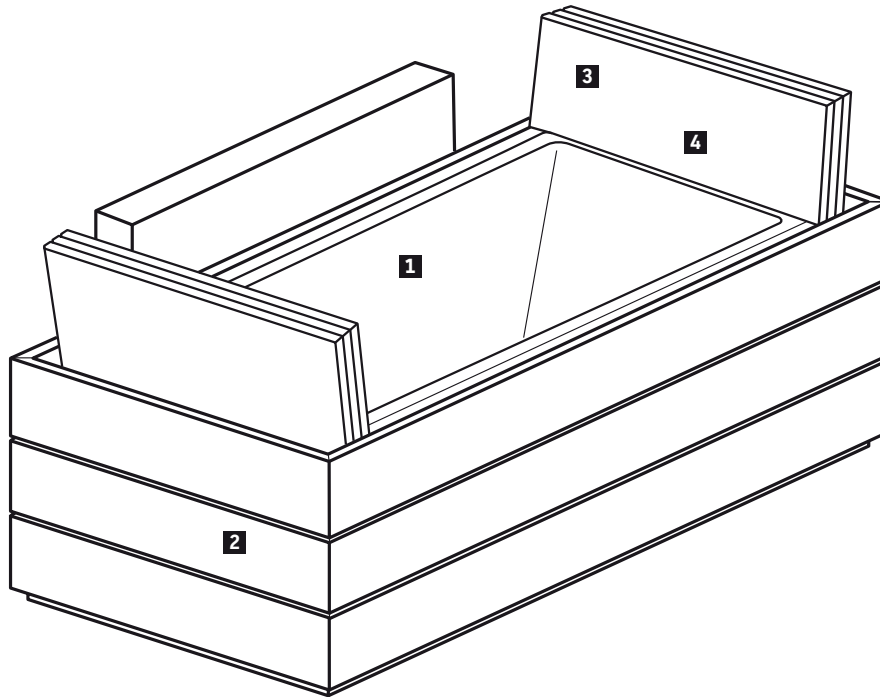

Sundeck Design by E00S

Ordering Sample

Description	Remark	Quantity	Model-No.
1 Bathtub	73" x 33 5/8"	1	# 700127 00 0 00 0090
2 Panel with short pillar	74 3/4" x 39 3/8" x 30 1/8"	1	# SU 8842
3 Foldable relaxing deck	73" x 33 5/8"	1	# 790831 00 0 00 0000
4 Waste and overflow (not visible)		1	# 790245 00 0 00 1000

Sundeck Design by E00S

Bathtub rectangle, with support frame for panel, with two backrest slopes, incl. fixation for foldable relaxing deck, cUPC listed
 1/4" sanitary acrylic

Length inch	Width inch	Depth/Height inch	Capacity gal	Weight lbs	Model-No.	USD
						White - 00
Bathtub						
73 3/4"	35 3/8"	18 1/8"	65.0	128.0	700066 00 0 00 0090	4,565
Necessary accessories for bathtub						
Waste and overflow, Chrome trim, with push-open valve, Chrome					790245 00 0 00 1000	365
Foldable relaxing deck, cushioned, White, for # 7X0066, 7X0127					790831 00 0 00 0000	2,335
Accessories for bathtub						
Step, cushioned, White					790832 00 0 00 0000	1,170
Bolster, White					790002 00 0 00 0000	245
Tub cover, for freestanding version, blue, for # 7X0066, 7X0127					790842 00 0 00 0000	895
Stereo transducers (speakers) for bathtubs and whirltubs					791818 00 0 00 0000	1,750
Suitable panels see page 501 - 502						

Infobox: No overflow hole, but overflow channel / Sundeck waste and overflow model # 790245 00 0 00 1000 is mandatory for installation / Tub only available with foldable relaxing deck

Sundeck Design by E00S