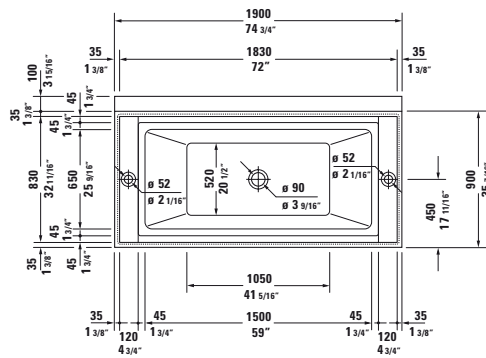

Sundeck Design by E00S

Bathtub rectangle, with support frame for panel, with two backrest slopes, incl. fixation for foldable relaxing deck, cUPC listed
1/4" sanitary acrylic

Length inch	Width inch	Depth/Height inch	Capacity gal	Weight lbs	Model-No.	USD
						White - 00
Bathtub						
74 3/4"	39 3/8"	18 1/8"	65.0	128.0	700066 00 0 00 0090	4,565
Bathtub inclusive whirlsystem						
Air-System with remote					710066 00 1 46 1090	8,230
Air-System with remote and ozone					710066 00 1 55 1090	9,590
Air-System with remote and light					710066 00 1 57 1090	8,690
Air-System with remote, ozone and light					710066 00 1 59 1090	10,040
Necessary accessories for bath- and whirtub						
Waste and overflow, Chrome trim, with push-open valve, Chrome					790245 00 0 00 1000	365
Foldable relaxing deck, cushioned, White, for # 7X0066, 7X0127					790831 00 0 00 0000	2,335
Suitable panels see page 501 - 502						
Accessories for bath- and whirtub						
Step, cushioned, White					790832 00 0 00 0000	1,170
Bolster, White					790002 00 0 00 0000	245
Tub cover, for freestanding version, blue, for # 7X0066, 7X0127					790844 00 0 00 0000	1,140
Stereo transducers (speakers) for bathtubs and whirtubs					791818 00 0 00 0000	1,750

Infobox: No overflow hole, but overflow channel / Sundeck waste and overflow model # 790245 00 0 00 1000 is mandatory for installation / Tub only available with foldable relaxing deck / Bathtubs are cUPC listed / Bathtubs with whirlsystem are cUPC and cIAPMO®ELECTRICAL listed