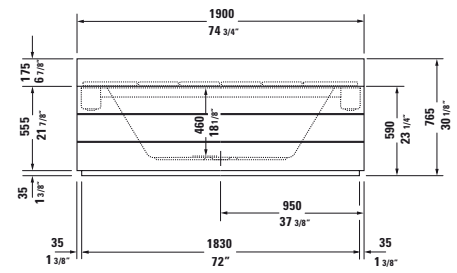

Sundeck Design by E00S

Bathtub rectangle, with support frame for panel, with two backrest slopes, incl. fixation for foldable relaxing deck, cUPC listed
1/4" sanitary acrylic

Length inch	Width inch	Depth/Height inch	Capacity gal	Weight lbs	Model-No.	USD
						White - 00
Bathtub						
74 3/4"	39 3/8"	18 1/8"	65.0	128.0	700066 00 0 00 0090	4,565
Bathtub inclusive whirlsystem						
Air-System with remote					710066 00 1 46 1090	8,230
Air-System with remote and ozone					710066 00 1 55 1090	9,590
Air-System with remote and light					710066 00 1 57 1090	8,690
Air-System with remote, ozone and light					710066 00 1 59 1090	10,040
Necessary accessories for bath- and whirtub						
Waste and overflow, Chrome trim, with push-open valve, Chrome					790245 00 0 00 1000	365
Foldable relaxing deck, cushioned, White, for # 7X0066, 7X0127					790831 00 0 00 0000	2,335
Suitable panels see page 501 - 502						
Accessories for bath- and whirtub						
Step, cushioned, White					790832 00 0 00 0000	1,170
Bolster, White					790002 00 0 00 0000	245
Tub cover, for freestanding version, blue, for # 7X0066, 7X0127					790844 00 0 00 0000	1,140
Stereo transducers (speakers) for bathtubs and whirtubs					791818 00 0 00 0000	1,750

Infobox: No overflow hole, but overflow channel / Sundeck waste and overflow model # 790245 00 0 00 1000 is mandatory for installation / Tub only available with foldable relaxing deck / Bathtubs are cUPC listed / Bathtubs with whirlsystem are cUPC and cIAPMO®ELECTRICAL listed