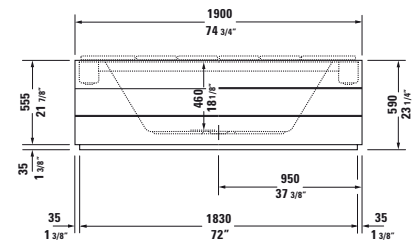

Sundeck Design by E00S

Ordering Sample

Description	Remark	Quantity	Model-No.
1 Bathtub	73" x 33 5/8"	1	# 700127 00 0 00 0090
2 Panel with short pillar	74 3/4" x 39 3/8" x 30 1/8"	1	# SU 8842
3 Foldable relaxing deck	73" x 33 5/8"	1	# 790831 00 0 00 0000
4 Waste and overflow (not visible)		1	# 790245 00 0 00 1000

Sundeck Design by E00S

Bathtub rectangle, with support frame for panel, with two backrest slopes, incl. fixation for foldable relaxing deck, cUPC listed
 1/4" sanitary acrylic

Length inch	Width inch	Depth/Height inch	Capacity gal	Weight lbs	Model-No.	USD
						White - 00
Bathtub						
73 3/4"	35 3/8"	18 1/8"	65.0	128.0	700066 00 0 00 0090	4,565
Necessary accessories for bathtub						
Waste and overflow, Chrome trim, with push-open valve, Chrome					790245 00 0 00 1000	365
Foldable relaxing deck, cushioned, White, for # 7X0066, 7X0127					790831 00 0 00 0000	2,335
Accessories for bathtub						
Step, cushioned, White					790832 00 0 00 0000	1,170
Bolster, White					790002 00 0 00 0000	245
Tub cover, for freestanding version, blue, for # 7X0066, 7X0127					790842 00 0 00 0000	895
Stereo transducers (speakers) for bathtubs and whirltubs					791818 00 0 00 0000	1,750
Suitable panels see page 501 - 502						