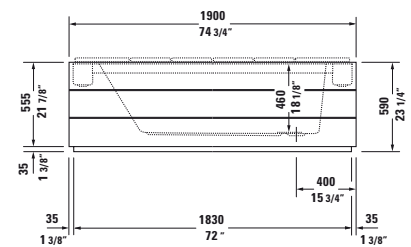

Sundeck Design by E00S

Bathtub rectangle, with support frame for panel, with one backrest slope left, incl. fixation for foldable relaxing deck, cUPC listed
1/4" sanitary acrylic

Length inch	Width inch	Depth/Height inch	Capacity gal	Weight lbs	Model-No.	USD
						White - 00
Bathtub						
74 3/4"	35 3/8"	18 1/8"	84.0	121.0	700127 00 0 00 0090	4,565
Necessary accessories for bathtub						
Waste and overflow, Chrome trim, with push-open valve, Chrome					790245 00 0 00 1000	365
Foldable relaxing deck, cushioned, White, for # 7X0066, 7X0127					790831 00 0 00 0000	2,335
Suitable panels see page 501 - 502						
Accessories for bathtub						
Step, cushioned, White					790832 00 0 00 0000	1,170
Bolster, White					790002 00 0 00 0000	245
Tub cover, for freestanding version, blue, for # 7X0066, 7X0127					790842 00 0 00 0000	895
Stereo transducers (speakers) for bathtubs and whirltubs					791818 00 0 00 0000	1,750
Infobox: No overflow hole, but overflow channel / Sundeck waste and overflow model # 790245 00 0 00 1000 is mandatory for installation / Tub only available with foldable relaxing deck