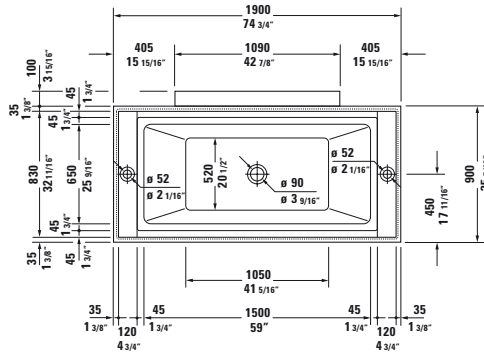

Sundeck Design by E00S

Bathtub rectangle, with support frame for panel, with two backrest slopes, incl. fixation for foldable relaxing deck, cUPC listed
 1/4" sanitary acrylic

Length inch	Width inch	Depth/Height inch	Capacity gal	Weight lbs	Model-No.	USD
						White - 00
Bathtub						
73 3/4"	35 3/8"	18 1/8"	65.0	128.0	700066 00 0 00 0090	4,565
Necessary accessories for bathtub						
Waste and overflow, Chrome trim, with push-open valve, Chrome					790245 00 0 00 1000	365
Foldable relaxing deck, cushioned, White, for # 7X0066, 7X0127					790831 00 0 00 0000	2,335
Accessories for bathtub						
Step, cushioned, White					790832 00 0 00 0000	1,170
Bolster, White					790002 00 0 00 0000	245
Tub cover, for freestanding version, blue, for # 7X0066, 7X0127					790842 00 0 00 0000	895
Stereo transducers (speakers) for bathtubs and whirltubs					791818 00 0 00 0000	1,750
Suitable panels see page 501 - 502						

Bathtub rectangle, with support frame for panel, with two backrest slopes, incl. fixation for foldable relaxing deck, cUPC listed
 1/4" sanitary acrylic

Length inch	Width inch	Depth/Height inch	Capacity gal	Weight lbs	Model-No.	USD
						White - 00
Bathtub						
74 3/4"	39 3/8"	18 1/8"	65.0	128.0	700066 00 0 00 0090	4,565
Bathtub inclusive whirlsystem						
					710066 00 1 46 1090	8,230
					710066 00 1 55 1090	9,590
					710066 00 1 57 1090	8,690
					710066 00 1 59 1090	10,040
Necessary accessories for bath- and whirtub						
					790245 00 0 00 1000	365
					790831 00 0 00 0000	2,335
Suitable panels see page 501 - 502						
Accessories for bath- and whirtub						
					790832 00 0 00 0000	1,170
					790002 00 0 00 0000	245
					790843 00 0 00 0000	1,020
					791818 00 0 00 0000	1,750