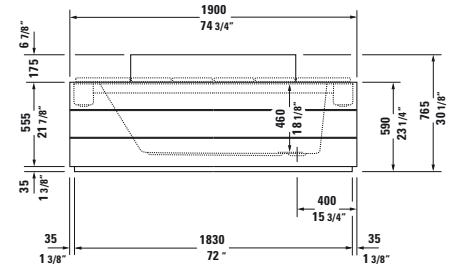

Sundeck Design by E00S

Bathtub rectangle, with support frame for panel, with one backrest slope left, incl. fixation for foldable relaxing deck, cUPC listed
 1/4" sanitary acrylic

Length inch	Width inch	Depth/Height inch	Capacity gal	Weight lbs	Model-No.	USD
						White - 00
Bathtub						
74 3/4"	35 3/8"	18 1/8"	84.0	121.0	700127 00 0 00 0090	4,565
Necessary accessories for bathtub						
Waste and overflow, Chrome trim, with push-open valve, Chrome					790245 00 0 00 1000	365
Foldable relaxing deck, cushioned, White, for # 7X0066, 7X0127					790831 00 0 00 0000	2,335
Suitable panels see page 501 - 502						
Accessories for bathtub						
Step, cushioned, White					790832 00 0 00 0000	1,170
Bolster, White					790002 00 0 00 0000	245
Tub cover, for freestanding version, blue, for # 7X0066, 7X0127					790842 00 0 00 0000	895
Stereo transducers (speakers) for bathtubs and whirltubs					791818 00 0 00 0000	1,750
Infobox: No overflow hole, but overflow channel / Sundeck waste and overflow model # 790245 00 0 00 1000 is mandatory for installation / Tub only available with foldable relaxing deck						

Sundeck Design by E00S

Bathtub rectangle, with support frame for panel, with one backrest slope, incl. fixation for foldable relaxing deck, cUPC listed
 1/4" sanitary acrylic

Length inch	Width inch	Depth/Height inch	Capacity gal	Weight lbs	Model-No.	USD
						White - 00
Bathtub						
74 3/4"	39 3/8"	18 1/8"	84.0	121.0	700127 00 0 00 0090	4,565
Bathtub inclusive whirlsystem						
					710127 00 1 46 1090	8,230
					710127 00 1 55 1090	9,590
					710127 00 1 57 1090	8,690
					710127 00 1 59 1090	10,040
Necessary accessories for bath- and whirltub						
					790245 00 0 00 1000	365
					790831 00 0 00 0000	2,335
Suitable panels see page 501 - 502						
Accessories for bath- and whirltub						
					790832 00 0 00 0000	1,170
					790002 00 0 00 0000	245
					790843 00 0 00 0000	1,020
					791818 00 0 00 0000	1,750