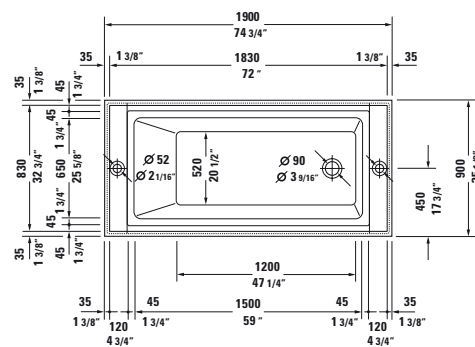

Sundeck Design by E00S

Bathtub rectangle, with support frame for panel, with one backrest slope left, incl. fixation for foldable relaxing deck, cUPC listed
1/4" sanitary acrylic

Length inch	Width inch	Depth/Height inch	Capacity gal	Weight lbs	Model-No.	USD
						White - 00
Bathtub						
74 3/4"	35 3/8"	18 1/8"	84.0	121.0	700127 00 0 00 0090	4,565
Necessary accessories for bathtub						
Waste and overflow, Chrome trim, with push-open valve, Chrome					790245 00 0 00 1000	365
Foldable relaxing deck, cushioned, White, for # 7X0066, 7X0127					790831 00 0 00 0000	2,335
Suitable panels see page 501 - 502						
Accessories for bathtub						
Step, cushioned, White					790832 00 0 00 0000	1,170
Bolster, White					790002 00 0 00 0000	245
Tub cover, for freestanding version, blue, for # 7X0066, 7X0127					790842 00 0 00 0000	895
Stereo transducers (speakers) for bathtubs and whirltubs					791818 00 0 00 0000	1,750
Infobox: No overflow hole, but overflow channel / Sundeck waste and overflow model # 790245 00 0 00 1000 is mandatory for installation / Tub only available with foldable relaxing deck