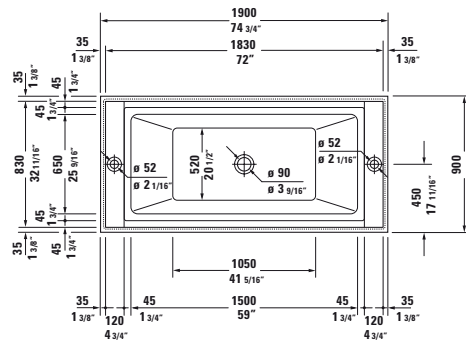

Sundeck Design by E00S

Ordering Sample

Description	Remark	Quantity	Model-No.
1 Bathtub	73" x 33 5/8"	1	# 700127 00 0 00 0090
2 Panel with short pillar	74 3/4" x 39 3/8" x 30 1/8"	1	# SU 8842
3 Foldable relaxing deck	73" x 33 5/8"	1	# 790831 00 0 00 0000
4 Waste and overflow (not visible)		1	# 790245 00 0 00 1000

Sundeck Design by E00S

Bathtub rectangle, with support frame for panel, with two backrest slopes, incl. fixation for foldable relaxing deck, cUPC listed
 1/4" sanitary acrylic

Length inch	Width inch	Depth/Height inch	Capacity gal	Weight lbs	Model-No.	USD
						White - 00
Bathtub						
73 3/4"	35 3/8"	18 1/8"	65.0	128.0	700066 00 0 00 0090	4,565
Necessary accessories for bathtub						
Waste and overflow, Chrome trim, with push-open valve, Chrome					790245 00 0 00 1000	365
Foldable relaxing deck, cushioned, White, for # 7X0066, 7X0127					790831 00 0 00 0000	2,335
Accessories for bathtub						
Step, cushioned, White					790832 00 0 00 0000	1,170
Bolster, White					790002 00 0 00 0000	245
Tub cover, for freestanding version, blue, for # 7X0066, 7X0127					790842 00 0 00 0000	895
Stereo transducers (speakers) for bathtubs and whirltubs					791818 00 0 00 0000	1,750
Suitable panels see page 501 - 502						