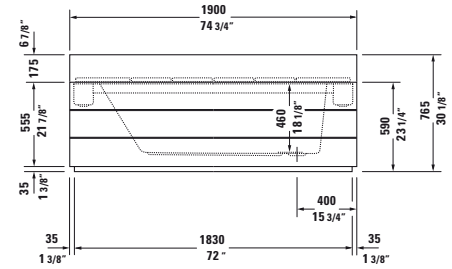

Sundeck Design by E00S

Bathtub rectangle, with support frame for panel, with one backrest slope, incl. fixation for foldable relaxing deck, cUPC listed
1/4" sanitary acrylic

Length inch	Width inch	Depth/Height inch	Capacity gal	Weight lbs	Model-No.	USD
						White - 00
Bathtub						
74 3/4"	39 3/8"	18 1/8"	84.0	121.0	700127 00 0 00 0090	4,565
Bathtub inclusive whirlsystem						
Air-System with remote					710127 00 1 46 1090	8,230
Air-System with remote and ozone					710127 00 1 55 1090	9,590
Air-System with remote and light					710127 00 1 57 1090	8,690
Air-System with remote, ozone and light					710127 00 1 59 1090	10,040
Necessary accessories for bath- and whirltub						
Waste and overflow, Chrome trim, with push-open valve, Chrome					790245 00 0 00 1000	365
Foldable relaxing deck, cushioned, White, for # 7X0066, 7X0127					790831 00 0 00 0000	2,335
Suitable panels see page 501 - 502						
Accessories for bath- and whirltub						
Step, cushioned, White					790832 00 0 00 0000	1,170
Bolster, White					790002 00 0 00 0000	245
Tub cover, for freestanding version, blue, for # 7X0066, 7X0127					790844 00 0 00 0000	1,140
Stereo transducers (speakers) for bathtubs and whirltubs					791818 00 0 00 0000	1,750

Infobox: No overflow hole, but overflow channel / Sundeck waste and overflow model # 790245 00 0 00 1000 is mandatory for installation / Tub only available with foldable relaxing deck / Bathtubs are cUPC listed / Bathtubs with whirlsystem are cUPC and cIAPMO®ELECTRICAL listed