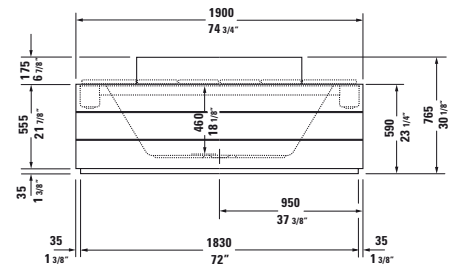

Sundeck Design by E00S

Bathtub rectangle, with support frame for panel, with two backrest slopes, incl. fixation for foldable relaxing deck, cUPC listed
 1/4" sanitary acrylic

Length inch	Width inch	Depth/Height inch	Capacity gal	Weight lbs	Model-No.	USD
						White - 00
Bathtub						
73 3/4"	35 3/8"	18 1/8"	65.0	128.0	700066 00 0 00 0090	4,565
Necessary accessories for bathtub						
Waste and overflow, Chrome trim, with push-open valve, Chrome					790245 00 0 00 1000	365
Foldable relaxing deck, cushioned, White, for # 7X0066, 7X0127					790831 00 0 00 0000	2,335
Accessories for bathtub						
Step, cushioned, White					790832 00 0 00 0000	1,170
Bolster, White					790002 00 0 00 0000	245
Tub cover, for freestanding version, blue, for # 7X0066, 7X0127					790842 00 0 00 0000	895
Stereo transducers (speakers) for bathtubs and whirltubs					791818 00 0 00 0000	1,750
Suitable panels see page 501 - 502						

Bathtub rectangle, with support frame for panel, with two backrest slopes, incl. fixation for foldable relaxing deck, cUPC listed
 1/4" sanitary acrylic

Length inch	Width inch	Depth/Height inch	Capacity gal	Weight lbs	Model-No.	USD
						White - 00
Bathtub						
74 3/4"	39 3/8"	18 1/8"	65.0	128.0	700066 00 0 00 0090	4,565
Bathtub inclusive whirlsystem						
					710066 00 1 46 1090	8,230
					710066 00 1 55 1090	9,590
					710066 00 1 57 1090	8,690
					710066 00 1 59 1090	10,040
Necessary accessories for bath- and whirtub						
					790245 00 0 00 1000	365
					790831 00 0 00 0000	2,335
Suitable panels see page 501 - 502						
Accessories for bath- and whirtub						
					790832 00 0 00 0000	1,170
					790002 00 0 00 0000	245
					790843 00 0 00 0000	1,020
					791818 00 0 00 0000	1,750