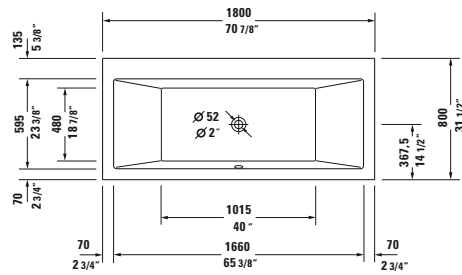

Vero Design by Duravit

Bathtub rectangle, built-in or for panel, with two backrest slopes, cUPC listed
1/4" sanitary acrylic

Length inch	Width inch	Depth/Height inch	Capacity gal	Weight lbs	Model-No.	USD
						White - 00
Bathtub						
70 7/8"	31 1/2"	18 1/8"	44.0	84.0	700135 00 0 00 0090	2,245
Bathtub inclusive whirlsystem						
Air-System					710135 00 1 00 1090	4,450
Jet-System					710135 00 2 00 1090	4,450
Jet-System with heater					710135 00 2 50 1090	4,880
Jet-System with heater and ozone					710135 00 2 51 1090	6,200
Combi-System					710135 00 3 00 1090	5,900
Combi-System with heater					710135 00 3 50 1090	6,335
Combi-System with heater and ozone					710135 00 3 51 1090	7,665
Combi-System with light					710135 00 4 00 1090	6,165
Combi-System with light and heater					710135 00 4 50 1090	6,590
Combi-System with light, heater and ozone					710135 00 4 51 1090	7,910
Air-System with remote					710135 00 1 46 1090	5,075
Jet-System with remote					710135 00 2 46 1090	5,075
Jet-System with remote and heater					710135 00 2 52 1090	5,500
Jet-System with remote, heater and ozone					710135 00 2 53 1090	6,840
Combi-System with remote					710135 00 3 46 1090	6,545
Combi-System with remote and heater					710135 00 3 52 1090	6,970
Combi-System with remote, heater and ozone					710135 00 3 53 1090	8,270
Combi-System with light and remote					710135 00 4 46 1090	6,800
Combi-System with light, remote and heater					710135 00 4 52 1090	7,225
Combi-System with light, remote, heater and ozone					710135 00 4 53 1090	8,555
Accessories for bath- and whirltub						
Cable-driven waste and overflow, plastic, Chrome trim					790219 00 0 00 1000	225
Tile flange					790112 00 0 00 0000	225
Support frame, (included)					790108 00 0 00 0000	160
Bathtub anchors					790103 00 0 00 0000	65
Stereo transducers (speakers) for bathtubs and whirltubs					791818 00 0 00 0000	1,750
Suitable panels see page 508						
Accessories for bathtub						
Suitable tub covers see page 538 - 539						

Infobox: Bathtubs are cUPC listed / Bathtubs with whirlsystem are cUPC and cIAPMO@ELECTRICAL listed