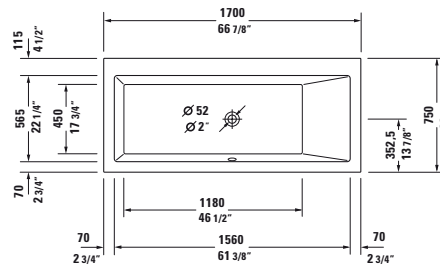

Bathtub rectangle, built-in or for panel, with one backrest slope right, cUPC listed
1/4" sanitary acrylic

Length inch	Width inch	Depth/Height inch	Capacity gal	Weight lbs	Model-No.	USD
						White - 00
Bathtub						
66 7/8"	29 1/2"	18 1/8"	43.0	66.0	700134 00 0 00 0090	1,535
Bathtub inclusive whirlsystem						
Air-System					710134 00 1 00 1090	3,935
Jet-System					710134 00 2 00 1090	3,935
Jet-System with heater					710134 00 2 50 1090	4,365
Jet-System with heater and ozone					710134 00 2 51 1090	5,695
Combi-System					710134 00 3 00 1090	5,365
Combi-System with heater					710134 00 3 50 1090	5,775
Combi-System with heater and ozone					710134 00 3 51 1090	7,090
Combi-System with light					710134 00 4 00 1090	5,900
Combi-System with light and heater					710134 00 4 50 1090	6,335
Combi-System with light, heater and ozone					710134 00 4 51 1090	7,665
Air-System with remote					710134 00 1 46 1090	4,570
Jet-System with remote					710134 00 2 46 1090	4,570
Jet-System with remote and heater					710134 00 2 52 1090	4,990
Jet-System with remote, heater and ozone					710134 00 2 53 1090	6,325
Combi-System with remote					710134 00 3 46 1090	6,030
Combi-System with remote and heater					710134 00 3 52 1090	6,425
Combi-System with remote, heater and ozone					710134 00 3 53 1090	7,755
Combi-System with light and remote					710134 00 4 46 1090	6,545
Combi-System with light, remote and heater					710134 00 4 52 1090	6,970
Combi-System with light, remote, heater and ozone					710134 00 4 53 1090	8,270
Accessories for bath- and whirltub						
Cable-driven waste and overflow, plastic, Chrome trim					790220 00 0 00 1000	200
Tile flange					790112 00 0 00 0000	225
Support frame, (included)					790108 00 0 00 0000	160
Bathtub anchors					790103 00 0 00 0000	65
Stereo transducers (speakers) for bathtubs and whirltubs					791818 00 0 00 0000	1,750
Suitable panels see page 508						
Accessories for bathtub						
Suitable tub covers see page 538 - 539						

Infobox: Bathtubs are cUPC listed / Bathtubs with whirlsystem are cUPC and cIAPMO@ELECTRICAL listed