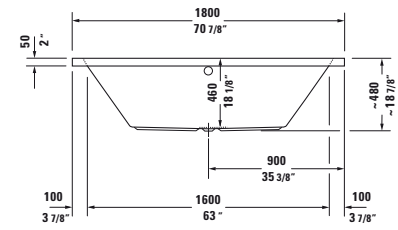

Vero Design by Duravit

Bathtub rectangle, built-in or for panel, with two backrest slopes, cUPC listed
1/4" sanitary acrylic

Length inch	Width inch	Depth/Height inch	Capacity gal	Weight lbs	Model-No.	USD
						White - 00
Bathtub						
70 7/8"	31 1/2"	18 1/8"	44.0	84.0	700135 00 0 00 0090	2,245
Bathtub inclusive whirlsystem						
Air-System					710135 00 1 00 1090	4,450
Jet-System					710135 00 2 00 1090	4,450
Jet-System with heater					710135 00 2 50 1090	4,880
Jet-System with heater and ozone					710135 00 2 51 1090	6,200
Combi-System					710135 00 3 00 1090	5,900
Combi-System with heater					710135 00 3 50 1090	6,335
Combi-System with heater and ozone					710135 00 3 51 1090	7,665
Combi-System with light					710135 00 4 00 1090	6,165
Combi-System with light and heater					710135 00 4 50 1090	6,590
Combi-System with light, heater and ozone					710135 00 4 51 1090	7,910
Air-System with remote					710135 00 1 46 1090	5,075
Jet-System with remote					710135 00 2 46 1090	5,075
Jet-System with remote and heater					710135 00 2 52 1090	5,500
Jet-System with remote, heater and ozone					710135 00 2 53 1090	6,840
Combi-System with remote					710135 00 3 46 1090	6,545
Combi-System with remote and heater					710135 00 3 52 1090	6,970
Combi-System with remote, heater and ozone					710135 00 3 53 1090	8,270
Combi-System with light and remote					710135 00 4 46 1090	6,800
Combi-System with light, remote and heater					710135 00 4 52 1090	7,225
Combi-System with light, remote, heater and ozone					710135 00 4 53 1090	8,555
Accessories for bath- and whirltub						
Cable-driven waste and overflow, plastic, Chrome trim					790219 00 0 00 1000	225
Tile flange					790112 00 0 00 0000	225
Support frame, (included)					790108 00 0 00 0000	160
Bathtub anchors					790103 00 0 00 0000	65
Stereo transducers (speakers) for bathtubs and whirltubs					791818 00 0 00 0000	1,750
Suitable panels see page 508						
Accessories for bathtub						
Suitable tub covers see page 538 - 539						

Infobox: Bathtubs are cUPC listed / Bathtubs with whirlsystem are cUPC and cIAPMO@ELECTRICAL listed