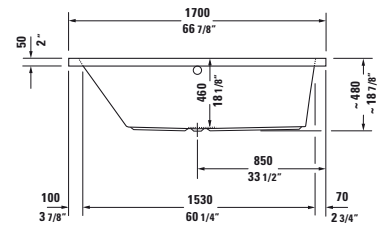

Vero Design by Duravit

Bathtub rectangle, built-in or for panel, with one backrest slope left, cUPC listed
1/4" sanitary acrylic

Length inch	Width inch	Depth/Height inch	Capacity gal	Weight lbs	Model-No.	USD
						White - 00
Bathtub						
66 7/8"	29 1/2"	18 1/8"	43.0	66.0	700133 00 0 00 0090	1,535
Bathtub inclusive whirlsystem						
Air-System					710133 00 1 00 1090	3,935
Jet-System					710133 00 2 00 1090	3,935
Jet-System with heater					710133 00 2 50 1090	4,365
Jet-System with heater and ozone					710133 00 2 51 1090	5,695
Combi-System					710133 00 3 00 1090	5,365
Combi-System with heater					710133 00 3 50 1090	5,775
Combi-System with heater and ozone					710133 00 3 51 1090	7,090
Combi-System with light					710133 00 4 00 1090	5,900
Combi-System with light and heater					710133 00 4 50 1090	6,335
Combi-System with light, heater and ozone					710133 00 4 51 1090	7,665
Air-System with remote					710133 00 1 46 1090	4,570
Jet-System with remote					710133 00 2 46 1090	4,570
Jet-System with remote and heater					710133 00 2 52 1090	4,990
Jet-System with remote, heater and ozone					710133 00 2 53 1090	6,325
Combi-System with remote					710133 00 3 46 1090	6,030
Combi-System with remote and heater					710133 00 3 52 1090	6,425
Combi-System with remote, heater and ozone					710133 00 3 53 1090	7,755
Combi-System with light and remote					710133 00 4 46 1090	6,545
Combi-System with light, remote and heater					710133 00 4 52 1090	6,970
Combi-System with light, remote, heater and ozone					710133 00 4 53 1090	8,270
Accessories for bath- and whirltub						
Cable-driven waste and overflow, plastic, Chrome trim					790220 00 0 00 1000	200
Tile flange					790112 00 0 00 0000	225
Support frame, (included)					790108 00 0 00 0000	160
Bathtub anchors					790103 00 0 00 0000	65
Stereo transducers (speakers) for bathtubs and whirltubs					791818 00 0 00 0000	1,750
Suitable panels see page 508						
Accessories for bathtub						
Suitable tub covers see page 538 - 539						