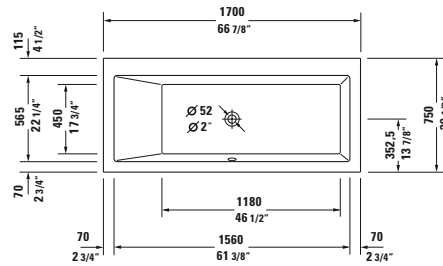

Vero Design by Duravit

Bathtub rectangle, built-in or for panel, with one backrest slope left, cUPC listed
1/4" sanitary acrylic

Length inch	Width inch	Depth/Height inch	Capacity gal	Weight lbs	Model-No.	USD
						White - 00
Bathtub						
66 7/8"	29 1/2"	18 1/8"	43.0	66.0	700133 00 0 00 0090	1,535
Bathtub inclusive whirlsystem						
Air-System					710133 00 1 00 1090	3,935
Jet-System					710133 00 2 00 1090	3,935
Jet-System with heater					710133 00 2 50 1090	4,365
Jet-System with heater and ozone					710133 00 2 51 1090	5,695
Combi-System					710133 00 3 00 1090	5,365
Combi-System with heater					710133 00 3 50 1090	5,775
Combi-System with heater and ozone					710133 00 3 51 1090	7,090
Combi-System with light					710133 00 4 00 1090	5,900
Combi-System with light and heater					710133 00 4 50 1090	6,335
Combi-System with light, heater and ozone					710133 00 4 51 1090	7,665
Air-System with remote					710133 00 1 46 1090	4,570
Jet-System with remote					710133 00 2 46 1090	4,570
Jet-System with remote and heater					710133 00 2 52 1090	4,990
Jet-System with remote, heater and ozone					710133 00 2 53 1090	6,325
Combi-System with remote					710133 00 3 46 1090	6,030
Combi-System with remote and heater					710133 00 3 52 1090	6,425
Combi-System with remote, heater and ozone					710133 00 3 53 1090	7,755
Combi-System with light and remote					710133 00 4 46 1090	6,545
Combi-System with light, remote and heater					710133 00 4 52 1090	6,970
Combi-System with light, remote, heater and ozone					710133 00 4 53 1090	8,270
Accessories for bath- and whirltub						
Cable-driven waste and overflow, plastic, Chrome trim					790220 00 0 00 1000	200
Tile flange					790112 00 0 00 0000	225
Support frame, (included)					790108 00 0 00 0000	160
Bathtub anchors					790103 00 0 00 0000	65
Stereo transducers (speakers) for bathtubs and whirltubs					791818 00 0 00 0000	1,750
Suitable panels see page 508						
Accessories for bathtub						
Suitable tub covers see page 538 - 539						