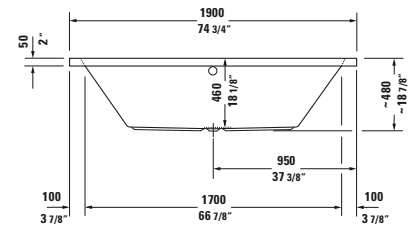

Vero Design by Duravit

Bathtub rectangle, built-in or for panel, with two backrest slopes, cUPC listed
1/4" sanitary acrylic

Length inch	Width inch	Depth/Height inch	Capacity gal	Weight lbs	Model-No.	USD
						White - 00
Bathtub						
74 7/8"	35 1/2"	18 1/8"	60.0	95.0	700136 00 0 00 0090	2,360
Bathtub inclusive whirlsystem						
					710136 00 1 00 1090	4,450
					710136 00 2 00 1090	4,450
					710136 00 2 50 1090	4,880
					710136 00 2 51 1090	6,200
					710136 00 3 00 1090	5,900
					710136 00 3 50 1090	6,335
					710136 00 3 51 1090	7,665
					710136 00 4 00 1090	6,165
					710136 00 4 50 1090	6,590
					710136 00 4 51 1090	7,910
					710136 00 1 46 1090	5,075
					710136 00 2 46 1090	5,075
					710136 00 2 52 1090	5,500
					710136 00 2 53 1090	6,840
					710136 00 3 46 1090	6,545
					710136 00 3 52 1090	6,970
					710136 00 3 53 1090	8,270
					710136 00 4 46 1090	6,800
					710136 00 4 52 1090	7,225
					710136 00 4 53 1090	8,555
Accessories for bath- and whirltub						
					790219 00 0 00 1000	225
					790112 00 0 00 0000	225
					790110 00 0 00 0000	160
					790103 00 0 00 0000	65
					791818 00 0 00 0000	1,750

Infobox: Bathtubs are cUPC listed / Bathtubs with whirlsystem are cUPC and cIAPMO@ELECTRICAL listed