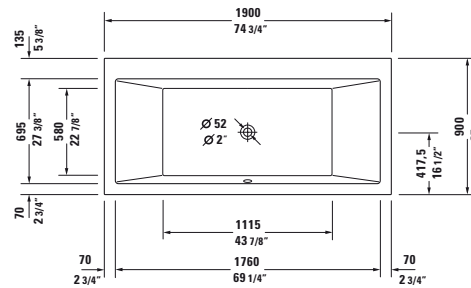

Vero Design by Duravit

Bathtub rectangle, built-in or for panel, with two backrest slopes, cUPC listed
1/4" sanitary acrylic

Length inch	Width inch	Depth/Height inch	Capacity gal	Weight lbs	Model-No.	USD
						White - 00
Bathtub						
74 7/8"	35 1/2"	18 1/8"	60.0	95.0	700136 00 0 00 0090	2,360
Bathtub inclusive whirlsystem						
					710136 00 1 00 1090	4,450
					710136 00 2 00 1090	4,450
					710136 00 2 50 1090	4,880
					710136 00 2 51 1090	6,200
					710136 00 3 00 1090	5,900
					710136 00 3 50 1090	6,335
					710136 00 3 51 1090	7,665
					710136 00 4 00 1090	6,165
					710136 00 4 50 1090	6,590
					710136 00 4 51 1090	7,910
					710136 00 1 46 1090	5,075
					710136 00 2 46 1090	5,075
					710136 00 2 52 1090	5,500
					710136 00 2 53 1090	6,840
					710136 00 3 46 1090	6,545
					710136 00 3 52 1090	6,970
					710136 00 3 53 1090	8,270
					710136 00 4 46 1090	6,800
					710136 00 4 52 1090	7,225
					710136 00 4 53 1090	8,555
Accessories for bath- and whirltub						
					790219 00 0 00 1000	225
					790112 00 0 00 0000	225
					790110 00 0 00 0000	160
					790103 00 0 00 0000	65
					791818 00 0 00 0000	1,750

Infobox: Bathtubs are cUPC listed / Bathtubs with whirlsystem are cUPC and cIAPMO@ELECTRICAL listed