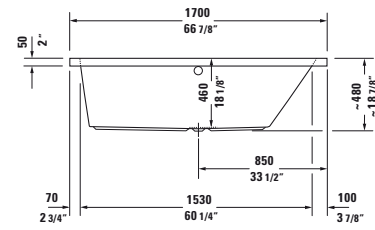

Bathtub rectangle, built-in or for panel, with one backrest slope right, cUPC listed
1/4" sanitary acrylic

Length inch	Width inch	Depth/Height inch	Capacity gal	Weight lbs	Model-No.	USD
						White - 00
Bathtub						
66 7/8"	29 1/2"	18 1/8"	43.0	66.0	700134 00 0 00 0090	1,535
Bathtub inclusive whirlsystem						
Air-System					710134 00 1 00 1090	3,935
Jet-System					710134 00 2 00 1090	3,935
Jet-System with heater					710134 00 2 50 1090	4,365
Jet-System with heater and ozone					710134 00 2 51 1090	5,695
Combi-System					710134 00 3 00 1090	5,365
Combi-System with heater					710134 00 3 50 1090	5,775
Combi-System with heater and ozone					710134 00 3 51 1090	7,090
Combi-System with light					710134 00 4 00 1090	5,900
Combi-System with light and heater					710134 00 4 50 1090	6,335
Combi-System with light, heater and ozone					710134 00 4 51 1090	7,665
Air-System with remote					710134 00 1 46 1090	4,570
Jet-System with remote					710134 00 2 46 1090	4,570
Jet-System with remote and heater					710134 00 2 52 1090	4,990
Jet-System with remote, heater and ozone					710134 00 2 53 1090	6,325
Combi-System with remote					710134 00 3 46 1090	6,030
Combi-System with remote and heater					710134 00 3 52 1090	6,425
Combi-System with remote, heater and ozone					710134 00 3 53 1090	7,755
Combi-System with light and remote					710134 00 4 46 1090	6,545
Combi-System with light, remote and heater					710134 00 4 52 1090	6,970
Combi-System with light, remote, heater and ozone					710134 00 4 53 1090	8,270
Accessories for bath- and whirltub						
Cable-driven waste and overflow, plastic, Chrome trim					790220 00 0 00 1000	200
Tile flange					790112 00 0 00 0000	225
Support frame, (included)					790108 00 0 00 0000	160
Bathtub anchors					790103 00 0 00 0000	65
Stereo transducers (speakers) for bathtubs and whirltubs					791818 00 0 00 0000	1,750
Suitable panels see page 508						
Accessories for bathtub						
Suitable tub covers see page 538 - 539						

Infobox: Bathtubs are cUPC listed / Bathtubs with whirlsystem are cUPC and cIAPMO@ELECTRICAL listed