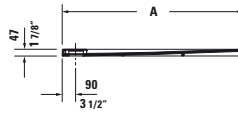

#### Option of corner version

Corner left

Corner right

P3 Comforts shower trays can be ordered as corner left or corner right version. The corner is taken from the perspective of a person standing in front of the shower tray. The person looks at the wide, elevated shower tray rim.

#### Shower tray corner left, rectangle

DuraSolid A

	A	B	C	D
<b>720151</b>	35 3/8"	31 1/2"	29 1/8"	29 1/2"
<b>720151</b>	900	800	740	750
<b>720155</b>	39 3/8"	31 1/2"	33 1/8"	29 1/2"
<b>720155</b>	1000	800	840	750
<b>720157</b>	47 1/4"	31 1/2"	41"	29 1/2"
<b>720157</b>	1200	800	1040	750
<b>720159</b>	47 1/4"	35 3/8"	41"	33 1/2"
<b>720159</b>	1200	900	1040	850
<b>720161</b>	55 1/8"	35 3/8"	48 7/8"	33 1/2"
<b>720161</b>	1400	900	1240	850

#### Shower tray corner right, square

DuraSolid A

Length inch	Width inch	Depth/Height inch	Weight lbs	Model-No.	USD
					White - 00
<b>Shower tray</b>					
35 3/8"	35 3/8"	1 3/4"	46.3	720154 00 0 00 0090	1,005
<b>Accessories for shower tray</b>					
Stool, White Matt				791877 00 0 00 0000	515
Tile flange				790112 00 0 00 0000	225