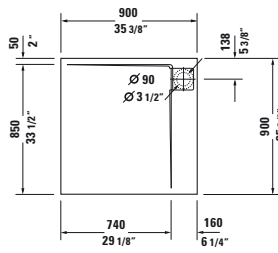

#### Shower tray corner right, rectangle

DuraSolid A

	A	B	C	D
<b>720152</b>	35 3/8"	31 1/2"	29 1/8"	29 1/2"
<b>720152</b>	900	800	740	750
<b>720156</b>	39 3/8"	31 1/2"	33 1/8"	29 1/2"
<b>720156</b>	1000	800	840	750
<b>720158</b>	47 1/4"	31 1/2"	41"	29 1/2"
<b>720158</b>	1200	800	1040	750
<b>720160</b>	47 1/4"	35 3/8"	41"	33 1/2"
<b>720160</b>	1200	900	1040	850
<b>720162</b>	55 1/8"	35 3/8"	48 7/8"	33 1/2"
<b>720162</b>	1400	900	1240	850

Length inch	Width inch	Depth/Height inch	Weight lbs	Model-No.	USD
					White - 00
<b>Shower tray</b>					
35 3/8"	31 1/2"	1 3/4"	41.8	<b>720152 00 0 00 0090</b>	965
39 3/8"	31 1/2"	1 3/4"	44.1	<b>720156 00 0 00 0090</b>	1,045
47 1/4"	31 1/2"	1 3/4"	55.1	<b>720158 00 0 00 0090</b>	1,100
47 1/4"	35 3/8"	1 3/4"	61.7	<b>720160 00 0 00 0090</b>	1,140
55 1/8"	35 3/8"	1 3/4"	63.9	<b>720162 00 0 00 0090</b>	1,225
<b>Accessories for shower tray</b>					
Stool, White Matt				<b>791877 00 0 00 0000</b>	515
Tile flange				<b>790112 00 0 00 0000</b>	225

#### Shower tray corner left, square

DuraSolid A

Length inch	Width inch	Depth/Height inch	Weight lbs	Model-No.	USD
					White - 00
<b>Shower tray</b>					
35 3/8"	35 3/8"	1 3/4"	46.3	720153 00 0 00 0090	1,005
<b>Accessories for shower tray</b>					
Stool, White Matt				791877 00 0 00 0000	515
Tile flange				790112 00 0 00 0000	225

#### Shower tray corner right, square

DuraSolid A

Length inch	Width inch	Depth/Height inch	Weight lbs	Model-No.	USD
					White - 00
<b>Shower tray</b>					
35 3/8"	35 3/8"	1 3/4"	46.3	720154 00 0 00 0090	1,005
<b>Accessories for shower tray</b>					
Stool, White Matt				791877 00 0 00 0000	515
Tile flange				790112 00 0 00 0000	225