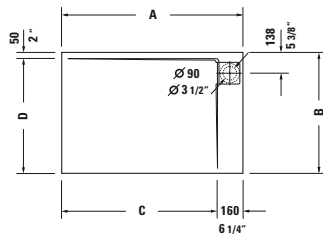

#### Shower tray corner left, rectangle

DuraSolid A

	A	B	C	D
<b>720151</b>	35 3/8"	31 1/2"	29 1/8"	29 1/2"
<b>720151</b>	900	800	740	750
<b>720155</b>	39 3/8"	31 1/2"	33 1/8"	29 1/2"
<b>720155</b>	1000	800	840	750
<b>720157</b>	47 1/4"	31 1/2"	41"	29 1/2"
<b>720157</b>	1200	800	1040	750
<b>720159</b>	47 1/4"	35 3/8"	41"	33 1/2"
<b>720159</b>	1200	900	1040	850
<b>720161</b>	55 1/8"	35 3/8"	48 7/8"	33 1/2"
<b>720161</b>	1400	900	1240	850

Length inch	Width inch	Depth/Height inch	Weight lbs	Model-No.	USD
					White - 00
<b>Shower tray</b>					
35 3/8"	31 1/2"	1 3/4"	41.9	<b>720151 00 0 00 0090</b>	965
39 3/8"	31 1/2"	1 3/4"	44.1	<b>720155 00 0 00 0090</b>	1,045
47 1/4"	31 1/2"	1 3/4"	55.1	<b>720157 00 0 00 0090</b>	1,100
47 1/4"	35 3/8"	1 3/4"	61.7	<b>720159 00 0 00 0090</b>	1,140
55 1/8"	35 3/8"	1 3/4"	63.9	<b>720161 00 0 00 0090</b>	1,225
<b>Accessories for shower tray</b>					
Stool, White Matt				<b>791877 00 0 00 0000</b>	515
Tile flange				<b>790112 00 0 00 0000</b>	225

#### Shower tray corner right, rectangle

DuraSolid A

	A	B	C	D
<b>720152</b>	35 3/8"	31 1/2"	29 1/8"	29 1/2"
<b>720152</b>	900	800	740	750
<b>720156</b>	39 3/8"	31 1/2"	33 1/8"	29 1/2"
<b>720156</b>	1000	800	840	750
<b>720158</b>	47 1/4"	31 1/2"	41"	29 1/2"
<b>720158</b>	1200	800	1040	750
<b>720160</b>	47 1/4"	35 3/8"	41"	33 1/2"
<b>720160</b>	1200	900	1040	850
<b>720162</b>	55 1/8"	35 3/8"	48 7/8"	33 1/2"
<b>720162</b>	1400	900	1240	850

#### Shower tray corner right, square

DuraSolid A

Length inch	Width inch	Depth/Height inch	Weight lbs	Model-No.	USD
					White - 00
<b>Shower tray</b>					
35 3/8"	35 3/8"	1 3/4"	46.3	720154 00 0 00 0090	1,005
<b>Accessories for shower tray</b>					
Stool, White Matt				791877 00 0 00 0000	515
Tile flange				790112 00 0 00 0000	225