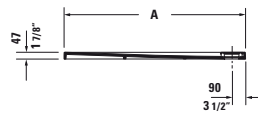

P3 Comforts Design by Phoenix Design

Shower tray corner right, rectangle

DuraSolid A

	A	B	C	D
720152	35 3/8"	31 1/2"	29 1/8"	29 1/2"
720152	900	800	740	750
720156	39 3/8"	31 1/2"	33 1/8"	29 1/2"
720156	1000	800	840	750
720158	47 1/4"	31 1/2"	41"	29 1/2"
720158	1200	800	1040	750
720160	47 1/4"	35 3/8"	41"	33 1/2"
720160	1200	900	1040	850
720162	55 1/8"	35 3/8"	48 7/8"	33 1/2"
720162	1400	900	1240	850

Length inch	Width inch	Depth/Height inch	Weight lbs	Model-No.	USD
					White - 00
Shower tray					
35 3/8"	31 1/2"	1 3/4"	41.8	720152 00 0 00 0090	965
39 3/8"	31 1/2"	1 3/4"	44.1	720156 00 0 00 0090	1,045
47 1/4"	31 1/2"	1 3/4"	55.1	720158 00 0 00 0090	1,100
47 1/4"	35 3/8"	1 3/4"	61.7	720160 00 0 00 0090	1,140
55 1/8"	35 3/8"	1 3/4"	63.9	720162 00 0 00 0090	1,225
Accessories for shower tray					
Stool, White Matt				791877 00 0 00 0000	515
Tile flange				790112 00 0 00 0000	225