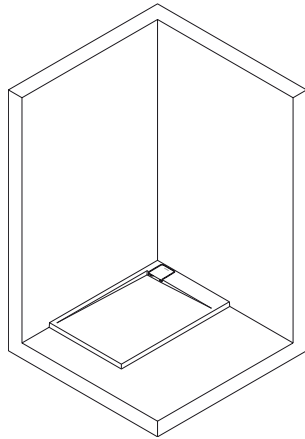

#### Option of corner version

Corner left

Corner right

P3 Comforts shower trays can be ordered as corner left or corner right version. The corner is taken from the perspective of a person standing in front of the shower tray. The person looks at the wide, elevated shower tray rim.

#### Shower tray corner right, rectangle

DuraSolid A

	A	B	C	D
<b>720152</b>	35 3/8"	31 1/2"	29 1/8"	29 1/2"
<b>720152</b>	900	800	740	750
<b>720156</b>	39 3/8"	31 1/2"	33 1/8"	29 1/2"
<b>720156</b>	1000	800	840	750
<b>720158</b>	47 1/4"	31 1/2"	41"	29 1/2"
<b>720158</b>	1200	800	1040	750
<b>720160</b>	47 1/4"	35 3/8"	41"	33 1/2"
<b>720160</b>	1200	900	1040	850
<b>720162</b>	55 1/8"	35 3/8"	48 7/8"	33 1/2"
<b>720162</b>	1400	900	1240	850

#### Shower tray corner left, square

DuraSolid A

Length inch	Width inch	Depth/Height inch	Weight lbs	Model-No.	USD
					White - 00
<b>Shower tray</b>					
35 3/8"	35 3/8"	1 3/4"	46.3	720153 00 0 00 0090	1,005
<b>Accessories for shower tray</b>					
Stool, White Matt				791877 00 0 00 0000	515
Tile flange				790112 00 0 00 0000	225

#### Shower tray corner right, square

DuraSolid A

Length inch	Width inch	Depth/Height inch	Weight lbs	Model-No.	USD
					White - 00
<b>Shower tray</b>					
35 3/8"	35 3/8"	1 3/4"	46.3	720154 00 0 00 0090	1,005
<b>Accessories for shower tray</b>					
Stool, White Matt				791877 00 0 00 0000	515
Tile flange				790112 00 0 00 0000	225