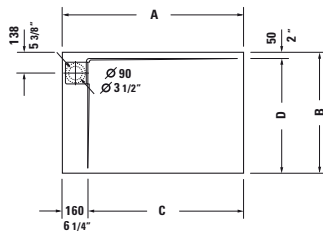

#### Option of corner version

Corner left

Corner right

P3 Comforts shower trays can be ordered as corner left or corner right version. The corner is taken from the perspective of a person standing in front of the shower tray. The person looks at the wide, elevated shower tray rim.

#### Shower tray corner left, rectangle

DuraSolid A

	A	B	C	D
<b>720151</b>	35 3/8"	31 1/2"	29 1/8"	29 1/2"
<b>720151</b>	900	800	740	750
<b>720155</b>	39 3/8"	31 1/2"	33 1/8"	29 1/2"
<b>720155</b>	1000	800	840	750
<b>720157</b>	47 1/4"	31 1/2"	41"	29 1/2"
<b>720157</b>	1200	800	1040	750
<b>720159</b>	47 1/4"	35 3/8"	41"	33 1/2"
<b>720159</b>	1200	900	1040	850
<b>720161</b>	55 1/8"	35 3/8"	48 7/8"	33 1/2"
<b>720161</b>	1400	900	1240	850

#### Shower tray corner left, square

DuraSolid A

Length inch	Width inch	Depth/Height inch	Weight lbs	Model-No.	USD
					White - 00
<b>Shower tray</b>					
35 3/8"	35 3/8"	1 3/4"	46.3	720153 00 0 00 0090	1,005
<b>Accessories for shower tray</b>					
Stool, White Matt				791877 00 0 00 0000	515
Tile flange				790112 00 0 00 0000	225

#### Shower tray corner right, square

DuraSolid A

Length inch	Width inch	Depth/Height inch	Weight lbs	Model-No.	USD
					White - 00
<b>Shower tray</b>					
35 3/8"	35 3/8"	1 3/4"	46.3	720154 00 0 00 0090	1,005
<b>Accessories for shower tray</b>					
Stool, White Matt				791877 00 0 00 0000	515
Tile flange				790112 00 0 00 0000	225