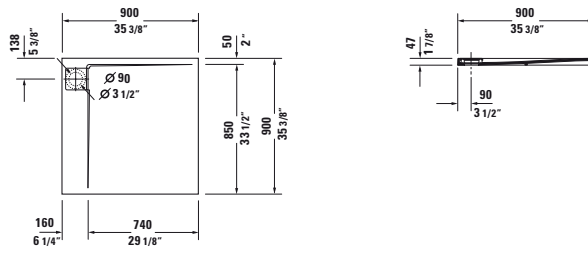

Length inch	Width inch	Depth/Height inch	Weight lbs	Model-No.	USD
					White - 00
<b>Shower tray</b>					
35 3/8"	31 1/2"	1 3/4"	41.9	<b>720151 00 0 00 0090</b>	965
39 3/8"	31 1/2"	1 3/4"	44.1	<b>720155 00 0 00 0090</b>	1,045
47 1/4"	31 1/2"	1 3/4"	55.1	<b>720157 00 0 00 0090</b>	1,100
47 1/4"	35 3/8"	1 3/4"	61.7	<b>720159 00 0 00 0090</b>	1,140
55 1/8"	35 3/8"	1 3/4"	63.9	<b>720161 00 0 00 0090</b>	1,225
<b>Accessories for shower tray</b>					
Stool, White Matt				<b>791877 00 0 00 0000</b>	515
Tile flange				<b>790112 00 0 00 0000</b>	225

#### Shower tray corner right, rectangle

DuraSolid A

	A	B	C	D
<b>720152</b>	35 3/8"	31 1/2"	29 1/8"	29 1/2"
<b>720152</b>	900	800	740	750
<b>720156</b>	39 3/8"	31 1/2"	33 1/8"	29 1/2"
<b>720156</b>	1000	800	840	750
<b>720158</b>	47 1/4"	31 1/2"	41"	29 1/2"
<b>720158</b>	1200	800	1040	750
<b>720160</b>	47 1/4"	35 3/8"	41"	33 1/2"
<b>720160</b>	1200	900	1040	850
<b>720162</b>	55 1/8"	35 3/8"	48 7/8"	33 1/2"
<b>720162</b>	1400	900	1240	850

Length inch	Width inch	Depth/Height inch	Weight lbs	Model-No.	USD
					White - 00
<b>Shower tray</b>					
35 3/8"	31 1/2"	1 3/4"	41.8	<b>720152 00 0 00 0090</b>	965
39 3/8"	31 1/2"	1 3/4"	44.1	<b>720156 00 0 00 0090</b>	1,045
47 1/4"	31 1/2"	1 3/4"	55.1	<b>720158 00 0 00 0090</b>	1,100
47 1/4"	35 3/8"	1 3/4"	61.7	<b>720160 00 0 00 0090</b>	1,140
55 1/8"	35 3/8"	1 3/4"	63.9	<b>720162 00 0 00 0090</b>	1,225
<b>Accessories for shower tray</b>					
Stool, White Matt				<b>791877 00 0 00 0000</b>	515
Tile flange				<b>790112 00 0 00 0000</b>	225

#### Shower tray corner left, square

DuraSolid A

Length inch	Width inch	Depth/Height inch	Weight lbs	Model-No.	USD
					White - 00
<b>Shower tray</b>					
35 3/8"	35 3/8"	1 3/4"	46.3	720153 00 0 00 0090	1,005
<b>Accessories for shower tray</b>					
Stool, White Matt				791877 00 0 00 0000	515
Tile flange				790112 00 0 00 0000	225