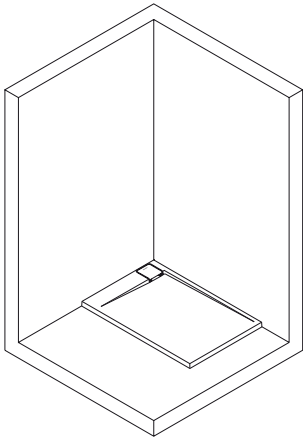

#### Option of corner version

Corner left

Corner right

P3 Comforts shower trays can be ordered as corner left or corner right version. The corner is taken from the perspective of a person standing in front of the shower tray. The person looks at the wide, elevated shower tray rim.

#### Shower tray corner right, rectangle

DuraSolid A

	A	B	C	D
<b>720152</b>	35 3/8"	31 1/2"	29 1/8"	29 1/2"
<b>720152</b>	900	800	740	750
<b>720156</b>	39 3/8"	31 1/2"	33 1/8"	29 1/2"
<b>720156</b>	1000	800	840	750
<b>720158</b>	47 1/4"	31 1/2"	41"	29 1/2"
<b>720158</b>	1200	800	1040	750
<b>720160</b>	47 1/4"	35 3/8"	41"	33 1/2"
<b>720160</b>	1200	900	1040	850
<b>720162</b>	55 1/8"	35 3/8"	48 7/8"	33 1/2"
<b>720162</b>	1400	900	1240	850

#### Shower tray corner left, square

DuraSolid A

Length inch	Width inch	Depth/Height inch	Weight lbs	Model-No.	USD
					White - 00
<b>Shower tray</b>					
35 3/8"	35 3/8"	1 3/4"	46.3	720153 00 0 00 0090	1,005
<b>Accessories for shower tray</b>					
Stool, White Matt				791877 00 0 00 0000	515
Tile flange				790112 00 0 00 0000	225

#### Shower tray corner right, square

DuraSolid A

Length inch	Width inch	Depth/Height inch	Weight lbs	Model-No.	USD
					White - 00
<b>Shower tray</b>					
35 3/8"	35 3/8"	1 3/4"	46.3	720154 00 0 00 0090	1,005
<b>Accessories for shower tray</b>					
Stool, White Matt				791877 00 0 00 0000	515
Tile flange				790112 00 0 00 0000	225