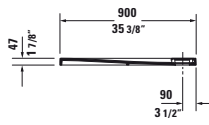

Length inch	Width inch	Depth/Height inch	Weight lbs	Model-No.	USD
					White - 00
<b>Shower tray</b>					
35 3/8"	31 1/2"	1 3/4"	41.9	<b>720151 00 0 00 0090</b>	965
39 3/8"	31 1/2"	1 3/4"	44.1	<b>720155 00 0 00 0090</b>	1,045
47 1/4"	31 1/2"	1 3/4"	55.1	<b>720157 00 0 00 0090</b>	1,100
47 1/4"	35 3/8"	1 3/4"	61.7	<b>720159 00 0 00 0090</b>	1,140
55 1/8"	35 3/8"	1 3/4"	63.9	<b>720161 00 0 00 0090</b>	1,225
<b>Accessories for shower tray</b>					
Stool, White Matt				<b>791877 00 0 00 0000</b>	515
Tile flange				<b>790112 00 0 00 0000</b>	225

Length inch	Width inch	Depth/Height inch	Weight lbs	Model-No.	USD
					White - 00
<b>Shower tray</b>					
35 3/8"	31 1/2"	1 3/4"	41.8	<b>720152 00 0 00 0090</b>	965
39 3/8"	31 1/2"	1 3/4"	44.1	<b>720156 00 0 00 0090</b>	1,045
47 1/4"	31 1/2"	1 3/4"	55.1	<b>720158 00 0 00 0090</b>	1,100
47 1/4"	35 3/8"	1 3/4"	61.7	<b>720160 00 0 00 0090</b>	1,140
55 1/8"	35 3/8"	1 3/4"	63.9	<b>720162 00 0 00 0090</b>	1,225
<b>Accessories for shower tray</b>					
Stool, White Matt				<b>791877 00 0 00 0000</b>	515
Tile flange				<b>790112 00 0 00 0000</b>	225

#### Shower tray corner left, square

DuraSolid A

Length inch	Width inch	Depth/Height inch	Weight lbs	Model-No.	USD
					White - 00
<b>Shower tray</b>					
35 3/8"	35 3/8"	1 3/4"	46.3	720153 00 0 00 0090	1,005
<b>Accessories for shower tray</b>					
Stool, White Matt				791877 00 0 00 0000	515
Tile flange				790112 00 0 00 0000	225

#### Shower tray corner right, square

DuraSolid A

Length inch	Width inch	Depth/Height inch	Weight lbs	Model-No.	USD
					White - 00
<b>Shower tray</b>					
35 3/8"	35 3/8"	1 3/4"	46.3	720154 00 0 00 0090	1,005
<b>Accessories for shower tray</b>					
Stool, White Matt				791877 00 0 00 0000	515
Tile flange				790112 00 0 00 0000	225