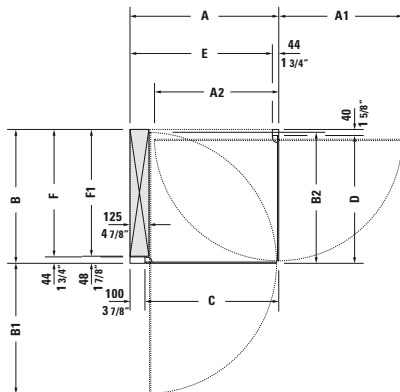

OpenSpace Design by E00S

Shower screen, tap left rectangle

☒ **Mounting area for taps:** Please consider the specified maximum projection for area F1.

	A	B	C	D	E	F	G	H
770004	34 7/8"	30 7/8"	29 1/2"	28"	33 1/8"	29 1/8"	27"	29 3/8"
770004	885	785	749	709	841	741	685	745
770005	38 3/4"	34 7/8"	33 1/2"	31 7/8"	37"	33 1/8"	30 7/8"	33 1/4"
770005	985	885	849	809	941	841	785	845

Description	Length inch	Width inch	Height inch	Weight lbs	Model-No.	USD
for shower tray 35 3/8" x 31 1/2"						
Transparent and mirror glass, tap left	34 7/8"	30 7/8"	80 3/4"	176.3	770004 00 0 10 0000	5,880
for shower tray 39 3/8" x 35 3/8"						
Transparent and mirror glass, tap left	38 3/4"	34 7/8"	80 3/4"	198.4	770005 00 0 10 0000	6,015

Infobox: The dimensions indicated for the shower trays refer to the installation dimensions, i.e. the measured length dimension and width dimension of the installed shower tray after tiling