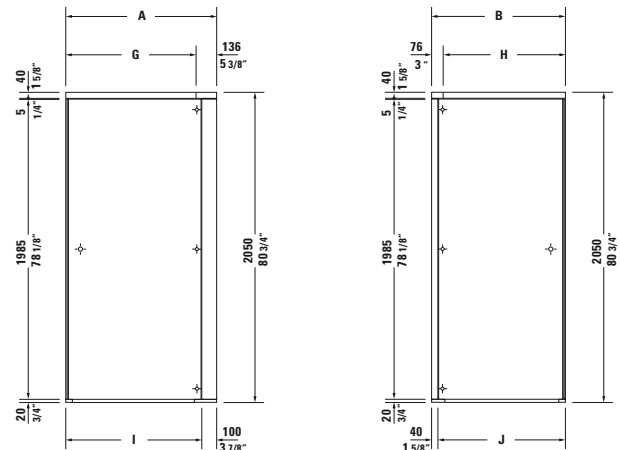

OpenSpace Design by E00S

Shower screen, tap right rectangle

☒ **Mounting area for taps:** Please consider the specified maximum projection for area F1.

	A	B	C	D	E	F	G	H
770004	34 7/8"	30 7/8"	29 1/2"	28"	33 1/8"	29 1/8"	27"	29 3/8"
770004	885	785	749	709	841	741	685	745
770005	38 3/4"	34 7/8"	33 1/2"	31 7/8"	37"	33 1/8"	30 7/8"	33 1/4"
770005	985	885	849	809	941	841	785	845

Description	Length inch	Width inch	Height inch	Weight lbs	Model-No.	USD
for shower tray 39 3/8" x 35 3/8"						
Transparent and mirror glass, tap right	34 7/8"	30 7/8"	80 3/4"	176.3	770004 00 0 11 0000	5,880
for shower tray 39 3/8" x 35 3/8"						
Transparent and mirror glass, tap right	38 3/4"	34 7/8"	80 3/4"	198.4	770005 00 0 11 0000	6,015

Infobox: The dimensions indicated for the shower trays refer to the installation dimensions, i.e. the measured length dimension and width dimension of the installed shower tray after tiling