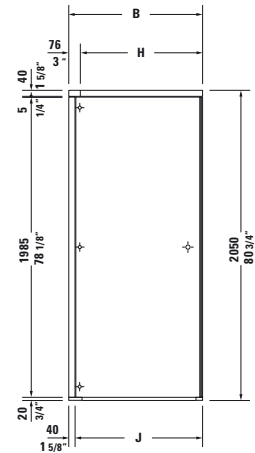

OpenSpace Design by E00S

Shower screen, tap right square

☒ **Mounting area for taps:** Please consider the specified maximum projection for the areas F1 and F2.

	A	B	C	D	E	F	G	H
770001	30 7/8"	30 7/8"	25 5/8"	28"	29 1/8"	29 1/8"	27"	29 3/8"
770001	785	785	649	709	741	741	685	745
770002	34 7/8"	34 7/8"	29 1/2"	31 7/8"	33 1/8"	33 1/8"	30 7/8"	33 1/4"
770002	885	885	749	809	841	841	785	845
770003	38 3/4"	38 3/4"	33 1/2"	35 7/8"	37"	37"	34 7/8"	37 1/4"
770003	985	985	849	909	941	941	885	945

Description	Length inch	Width inch	Height inch	Weight lbs	Model-No.	USD
for shower tray 31 1/2" x 31 1/2"						
Transparent and mirror glass, tap right	30 7/8"	30 7/8"	80 3/4"	165.3	770001 00 0 11 0000	5,740
for shower tray 35 3/8" x 35 3/8"						
Transparent and mirror glass, tap right	34 7/8"	34 7/8"	80 3/4"	187.4	770002 00 0 11 0000	5,960
for shower tray 39 3/8" x 39 3/8"						
Transparent and mirror glass, tap right	38 3/4"	38 3/4"	80 3/4"	209.4	770003 00 0 11 0000	6,075

Infobox: The dimensions indicated for the shower trays refer to the installation dimensions, i.e. the measured length dimension and width dimension of the installed shower tray after tiling