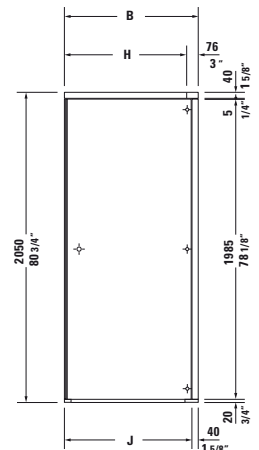

OpenSpace Design by E00S

Shower screen, tap left rectangle

☒ **Mounting area for taps:** Please consider the specified maximum projection for area F1.

	A	B	C	D	E	F	G	H
770004	34 7/8"	30 7/8"	29 1/2"	28"	33 1/8"	29 1/8"	27"	29 3/8"
770004	885	785	749	709	841	741	685	745
770005	38 3/4"	34 7/8"	33 1/2"	31 7/8"	37"	33 1/8"	30 7/8"	33 1/4"
770005	985	885	849	809	941	841	785	845

Description	Length inch	Width inch	Height inch	Weight lbs	Model-No.	USD
for shower tray 35 3/8" x 31 1/2"						
Transparent and mirror glass, tap left	34 7/8"	30 7/8"	80 3/4"	176.3	770004 00 0 10 0000	5,880
for shower tray 39 3/8" x 35 3/8"						
Transparent and mirror glass, tap left	38 3/4"	34 7/8"	80 3/4"	198.4	770005 00 0 10 0000	6,015

Infobox: The dimensions indicated for the shower trays refer to the installation dimensions, i.e. the measured length dimension and width dimension of the installed shower tray after tiling