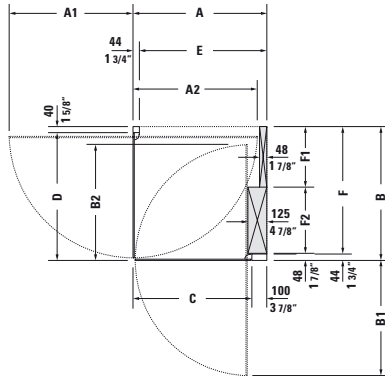

OpenSpace Design by E00S

Shower screen, tap right square

☒ **Mounting area for taps:** Please consider the specified maximum projection for the areas F1 and F2.

	A	B	C	D	E	F	G	H
770001	30 7/8"	30 7/8"	25 5/8"	28"	29 1/8"	29 1/8"	27"	29 3/8"
770001	785	785	649	709	741	741	685	745
770002	34 7/8"	34 7/8"	29 1/2"	31 7/8"	33 1/8"	33 1/8"	30 7/8"	33 1/4"
770002	885	885	749	809	841	841	785	845
770003	38 3/4"	38 3/4"	33 1/2"	35 7/8"	37"	37"	34 7/8"	37 1/4"
770003	985	985	849	909	941	941	885	945

Description	Length inch	Width inch	Height inch	Weight lbs	Model-No.	USD
for shower tray 31 1/2" x 31 1/2"						
Transparent and mirror glass, tap right	30 7/8"	30 7/8"	80 3/4"	165.3	770001 00 0 11 0000	5,740
for shower tray 35 3/8" x 35 3/8"						
Transparent and mirror glass, tap right	34 7/8"	34 7/8"	80 3/4"	187.4	770002 00 0 11 0000	5,960
for shower tray 39 3/8" x 39 3/8"						
Transparent and mirror glass, tap right	38 3/4"	38 3/4"	80 3/4"	209.4	770003 00 0 11 0000	6,075

Infobox: The dimensions indicated for the shower trays refer to the installation dimensions, i.e. the measured length dimension and width dimension of the installed shower tray after tiling