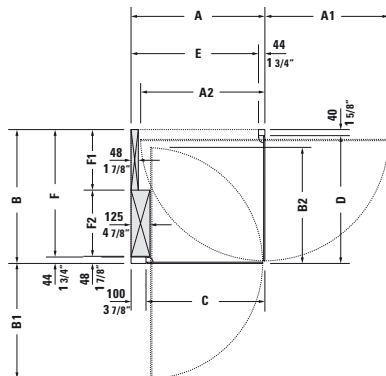

OpenSpace Design by E00S

Shower screen, tap left square

☒ **Mounting area for taps:** Please consider the specified maximum projection for the areas F1 and F2.

	A	B	C	D	E	F	G	H
770001	30 7/8"	30 7/8"	25 5/8"	28"	29 1/8"	29 1/8"	27"	29 3/8"
770001	785	785	649	709	741	741	685	745
770002	34 7/8"	34 7/8"	29 1/2"	31 7/8"	33 1/8"	33 1/8"	30 7/8"	33 1/4"
770002	885	885	749	809	841	841	785	845
770003	38 3/4"	38 3/4"	33 1/2"	35 7/8"	37"	37"	34 7/8"	37 1/4"
770003	985	985	849	909	941	941	885	945

Description	Length inch	Width inch	Height inch	Weight lbs	Model-No.	USD
for shower tray 31 1/2" x 31 1/2"						
Transparent and mirror glass, tap left	30 7/8"	30 7/8"	80 3/4"	165.3	770001 00 0 10 0000	5,740
for shower tray 35 3/8" x 35 3/8"						
Transparent and mirror glass, tap left	34 7/8"	34 7/8"	80 3/4"	187.4	770002 00 0 10 0000	5,960
for shower tray 39 3/8" x 39 3/8"						
Transparent and mirror glass, tap left	38 3/4"	38 3/4"	80 3/4"	209.4	770003 00 0 10 0000	6,075

Infobox: The dimensions indicated for the shower trays refer to the installation dimensions, i.e. the measured length dimension and width dimension of the installed shower tray after tiling