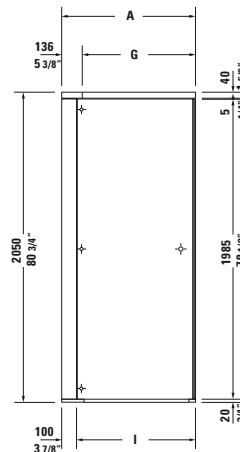

OpenSpace Design by E00S

Shower screen, tap left square

☒ **Mounting area for taps:** Please consider the specified maximum projection for the areas F1 and F2.

	A	B	C	D	E	F	G	H
770001	30 7/8"	30 7/8"	25 5/8"	28"	29 1/8"	29 1/8"	27"	29 3/8"
770001	785	785	649	709	741	741	685	745
770002	34 7/8"	34 7/8"	29 1/2"	31 7/8"	33 1/8"	33 1/8"	30 7/8"	33 1/4"
770002	885	885	749	809	841	841	785	845
770003	38 3/4"	38 3/4"	33 1/2"	35 7/8"	37"	37"	34 7/8"	37 1/4"
770003	985	985	849	909	941	941	885	945

Description	Length inch	Width inch	Height inch	Weight lbs	Model-No.	USD
for shower tray 31 1/2" x 31 1/2"						
Transparent and mirror glass, tap left	30 7/8"	30 7/8"	80 3/4"	165.3	770001 00 0 10 0000	5,740
for shower tray 35 3/8" x 35 3/8"						
Transparent and mirror glass, tap left	34 7/8"	34 7/8"	80 3/4"	187.4	770002 00 0 10 0000	5,960
for shower tray 39 3/8" x 39 3/8"						
Transparent and mirror glass, tap left	38 3/4"	38 3/4"	80 3/4"	209.4	770003 00 0 10 0000	6,075

Infobox: The dimensions indicated for the shower trays refer to the installation dimensions, i.e. the measured length dimension and width dimension of the installed shower tray after tiling