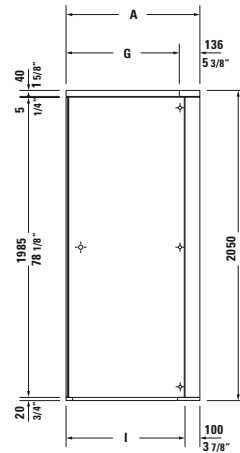

OpenSpace Design by E00S

Shower screen, tap right square

☒ **Mounting area for taps:** Please consider the specified maximum projection for the areas F1 and F2.

	A	B	C	D	E	F	G	H
770001	30 7/8"	30 7/8"	25 5/8"	28"	29 1/8"	29 1/8"	27"	29 3/8"
770001	785	785	649	709	741	741	685	745
770002	34 7/8"	34 7/8"	29 1/2"	31 7/8"	33 1/8"	33 1/8"	30 7/8"	33 1/4"
770002	885	885	749	809	841	841	785	845
770003	38 3/4"	38 3/4"	33 1/2"	35 7/8"	37"	37"	34 7/8"	37 1/4"
770003	985	985	849	909	941	941	885	945

Description	Length inch	Width inch	Height inch	Weight lbs	Model-No.	USD
for shower tray 31 1/2" x 31 1/2"						
Transparent and mirror glass, tap right	30 7/8"	30 7/8"	80 3/4"	165.3	770001 00 0 11 0000	5,740
for shower tray 35 3/8" x 35 3/8"						
Transparent and mirror glass, tap right	34 7/8"	34 7/8"	80 3/4"	187.4	770002 00 0 11 0000	5,960
for shower tray 39 3/8" x 39 3/8"						
Transparent and mirror glass, tap right	38 3/4"	38 3/4"	80 3/4"	209.4	770003 00 0 11 0000	6,075

Infobox: The dimensions indicated for the shower trays refer to the installation dimensions, i.e. the measured length dimension and width dimension of the installed shower tray after tiling