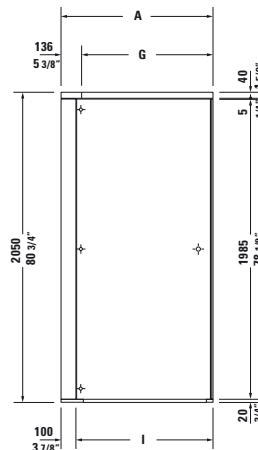

OpenSpace Design by E00S

Shower screen, tap left rectangle

☒ **Mounting area for taps:** Please consider the specified maximum projection for area F1.

	A	B	C	D	E	F	G	H
770004	34 7/8"	30 7/8"	29 1/2"	28"	33 1/8"	29 1/8"	27"	29 3/8"
770004	885	785	749	709	841	741	685	745
770005	38 3/4"	34 7/8"	33 1/2"	31 7/8"	37"	33 1/8"	30 7/8"	33 1/4"
770005	985	885	849	809	941	841	785	845

Description	Length inch	Width inch	Height inch	Weight lbs	Model-No.	USD
for shower tray 35 3/8" x 31 1/2"						
Transparent and mirror glass, tap left	34 7/8"	30 7/8"	80 3/4"	176.3	770004 00 0 10 0000	5,880
for shower tray 39 3/8" x 35 3/8"						
Transparent and mirror glass, tap left	38 3/4"	34 7/8"	80 3/4"	198.4	770005 00 0 10 0000	6,015

Infobox: The dimensions indicated for the shower trays refer to the installation dimensions, i.e. the measured length dimension and width dimension of the installed shower tray after tiling