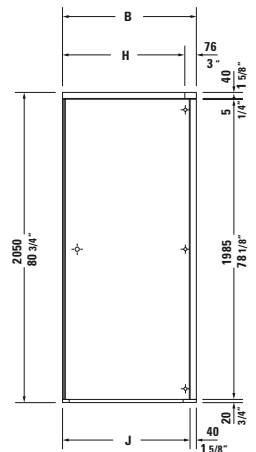

OpenSpace Design by E00S

Shower screen, tap left square

☒ **Mounting area for taps:** Please consider the specified maximum projection for the areas F1 and F2.

	A	B	C	D	E	F	G	H
770001	30 7/8"	30 7/8"	25 5/8"	28"	29 1/8"	29 1/8"	27"	29 3/8"
770001	785	785	649	709	741	741	685	745
770002	34 7/8"	34 7/8"	29 1/2"	31 7/8"	33 1/8"	33 1/8"	30 7/8"	33 1/4"
770002	885	885	749	809	841	841	785	845
770003	38 3/4"	38 3/4"	33 1/2"	35 7/8"	37"	37"	34 7/8"	37 1/4"
770003	985	985	849	909	941	941	885	945

Description	Length inch	Width inch	Height inch	Weight lbs	Model-No.	USD
for shower tray 31 1/2" x 31 1/2"						
Transparent and mirror glass, tap left	30 7/8"	30 7/8"	80 3/4"	165.3	770001 00 0 10 0000	5,740
for shower tray 35 3/8" x 35 3/8"						
Transparent and mirror glass, tap left	34 7/8"	34 7/8"	80 3/4"	187.4	770002 00 0 10 0000	5,960
for shower tray 39 3/8" x 39 3/8"						
Transparent and mirror glass, tap left	38 3/4"	38 3/4"	80 3/4"	209.4	770003 00 0 10 0000	6,075

Infobox: The dimensions indicated for the shower trays refer to the installation dimensions, i.e. the measured length dimension and width dimension of the installed shower tray after tiling