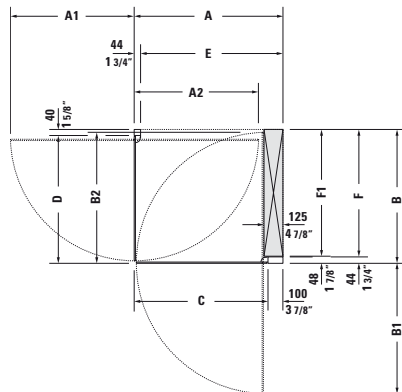

OpenSpace Design by E00S

Shower screen, tap right rectangle

☒ **Mounting area for taps:** Please consider the specified maximum projection for area F1.

	A	B	C	D	E	F	G	H
770004	34 7/8"	30 7/8"	29 1/2"	28"	33 1/8"	29 1/8"	27"	29 3/8"
770004	885	785	749	709	841	741	685	745
770005	38 3/4"	34 7/8"	33 1/2"	31 7/8"	37"	33 1/8"	30 7/8"	33 1/4"
770005	985	885	849	809	941	841	785	845

Description	Length inch	Width inch	Height inch	Weight lbs	Model-No.	USD
for shower tray 39 3/8" x 35 3/8"						
Transparent and mirror glass, tap right	34 7/8"	30 7/8"	80 3/4"	176.3	770004 00 0 11 0000	5,880
for shower tray 39 3/8" x 35 3/8"						
Transparent and mirror glass, tap right	38 3/4"	34 7/8"	80 3/4"	198.4	770005 00 0 11 0000	6,015

Infobox: The dimensions indicated for the shower trays refer to the installation dimensions, i.e. the measured length dimension and width dimension of the installed shower tray after tiling