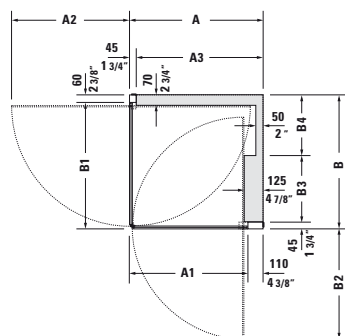

OpenSpace B Design by E00S

Shower screen, tap right square

☒ **Mounting area for taps:** Please consider the specified maximum projection.

	A	A1	A2	A3	B	B1	B2	B3	B4
770008	34 7/8"	30 1/2"	30 3/4"	33 1/8"	34 7/8"	32 1/2"	28 3/4"	17 1/8"	16"
770008	885	775	780	840	885	825	730	435	405
770009	38 3/4"	34 1/2"	34 5/8"	37"	38 3/4"	36 3/8"	32 5/8"	20 5/8"	16 3/8"
770009	985	875	880	940	985	925	830	525	415

Description	Length inch	Width inch	Height inch	Weight lbs	Model-No.	USD
for shower tray 35 3/8" x 35 3/8"						
Transparent glass, tap right	34 7/8"	34 7/8"	78 3/4"	156.5	770008 00 0 01 0000	2,775
Transparent and mirror glass, tap right	34 7/8"	34 7/8"	78 3/4"	156.5	770008 00 0 11 0000	3,250
for shower tray 39 3/8" x 39 3/8"						
Transparent glass, tap right	38 3/4"	38 3/4"	78 3/4"	165.3	770009 00 0 01 0000	2,990
Transparent and mirror glass, tap right	38 3/4"	38 3/4"	78 3/4"	165.3	770009 00 0 11 0000	3,400

Infobox: The dimensions indicated for the shower trays refer to the installation dimensions, i.e. the measured length dimension and width dimension of the installed shower tray after tiling