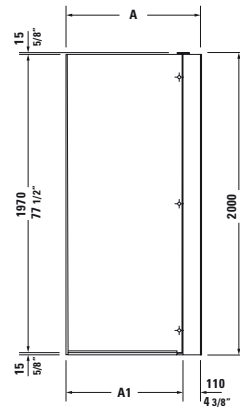

OpenSpace B Design by E00S

Shower screen, tap right rectangle

☒ **Mounting area for taps:** Please consider the specified maximum projection.

	A	A1	A2	A3	A4	A5	B	B1	B2
770010	34 7/8"	30 1/2"	26 3/4"	33 1/8"	15 "	18 1/8"	30 7/8"	28 1/2"	28 3/4"
770010	885	775	680	840	380	460	785	725	730
770012	38 3/4"	34 1/2"	30 3/4"	37 "	15 3/4"	21 1/4"	34 7/8"	32 1/2"	32 5/8"
770012	985	875	780	940	400	540	885	825	830

Description	Length inch	Width inch	Height inch	Weight lbs	Model-No.	USD
for shower tray 35 3/8" x 31 1/2"						
Transparent glass, tap right	34 7/8"	30 7/8"	78 3/4"	147.7	770010 00 0 01 0000	2,705
Transparent and mirror glass, tap right	34 7/8"	30 7/8"	78 3/4"	147.7	770010 00 0 11 0000	3,130
for shower tray 39 3/8" x 35 3/8"						
Transparent glass, tap right	38 3/4"	34 7/8"	78 3/4"	160.9	770012 00 0 01 0000	2,925
Transparent and mirror glass, tap right	38 3/4"	34 7/8"	78 3/4"	160.9	770012 00 0 11 0000	3,375

Infobox: The dimensions indicated for the shower trays refer to the installation dimensions, i.e. the measured length dimension and width dimension of the installed shower tray after tiling