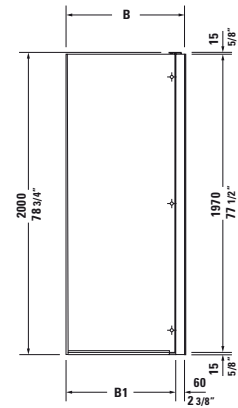

OpenSpace B Design by E00S

Shower screen, tap left rectangle

☒ **Mounting area for taps:** Please consider the specified maximum projection.

	A	A1	A2	A3	A4	A5	B	B1	B2
770010	34 7/8"	30 1/2"	26 3/4"	33 1/8"	15 "	18 1/8"	30 7/8"	28 1/2"	28 3/4"
770010	885	775	680	840	380	460	785	725	730
770012	38 3/4"	34 1/2"	30 3/4"	37 "	15 3/4"	21 1/4"	34 7/8"	32 1/2"	32 5/8"
770012	985	875	780	940	400	540	885	825	830

Description	Length inch	Width inch	Height inch	Weight lbs	Model-No.	USD
for shower tray 35 3/8" x 31 1/2"						
Transparent glass, tap left	34 7/8"	30 7/8"	78 3/4"	147.7	770010 00 0 00 0000	2,705
Transparent and mirror glass, tap left	34 7/8"	30 7/8"	78 3/4"	147.7	770010 00 0 10 0000	3,130
for shower tray 39 3/8" x 35 3/8"						
Transparent glass, tap left	38 3/4"	34 7/8"	78 3/4"	160.9	770012 00 0 00 0000	2,925
Transparent and mirror glass, tap left	38 3/4"	34 7/8"	78 3/4"	160.9	770012 00 0 10 0000	3,375

Infobox: The dimensions indicated for the shower trays refer to the installation dimensions, i.e. the measured length dimension and width dimension of the installed shower tray after tiling