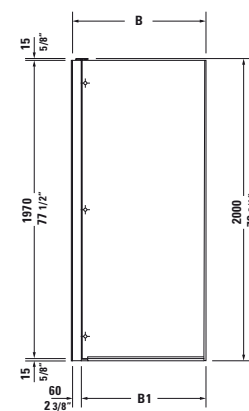

OpenSpace B Design by E00S

Shower screen, tap right square

☒ **Mounting area for taps:** Please consider the specified maximum projection.

	A	A1	A2	A3	B	B1	B2	B3	B4
770008	34 7/8"	30 1/2"	30 3/4"	33 1/8"	34 7/8"	32 1/2"	28 3/4"	17 1/8"	16"
770008	885	775	780	840	885	825	730	435	405
770009	38 3/4"	34 1/2"	34 5/8"	37"	38 3/4"	36 3/8"	32 5/8"	20 5/8"	16 3/8"
770009	985	875	880	940	985	925	830	525	415

Description	Length inch	Width inch	Height inch	Weight lbs	Model-No.	USD
for shower tray 35 3/8" x 35 3/8"						
Transparent glass, tap right	34 7/8"	34 7/8"	78 3/4"	156.5	770008 00 0 01 0000	2,775
Transparent and mirror glass, tap right	34 7/8"	34 7/8"	78 3/4"	156.5	770008 00 0 11 0000	3,250
for shower tray 39 3/8" x 39 3/8"						
Transparent glass, tap right	38 3/4"	38 3/4"	78 3/4"	165.3	770009 00 0 01 0000	2,990
Transparent and mirror glass, tap right	38 3/4"	38 3/4"	78 3/4"	165.3	770009 00 0 11 0000	3,400

Infobox: The dimensions indicated for the shower trays refer to the installation dimensions, i.e. the measured length dimension and width dimension of the installed shower tray after tiling