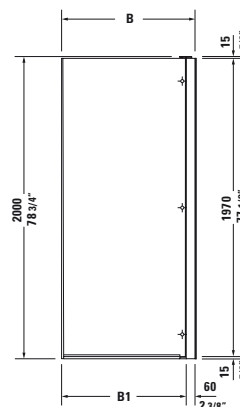

OpenSpace B Design by E00S

Shower screen, tap left square

☒ **Mounting area for taps:** Please consider the specified maximum projection.

	A	A1	A2	A3	B	B1	B2	B3	B4
770008	34 7/8"	30 1/2"	30 3/4"	33 1/8"	34 7/8"	32 1/2"	28 3/4"	17 1/8"	16"
770008	885	775	780	840	885	825	730	435	405
770009	38 3/4"	34 1/2"	34 5/8"	37"	38 3/4"	36 3/8"	32 5/8"	20 5/8"	16 3/8"
770009	985	875	880	940	985	925	830	525	415

Description	Length inch	Width inch	Height inch	Weight lbs	Model-No.	USD
for shower tray 35 3/8" x 35 3/8"						
Transparent glass, tap left	34 7/8"	34 7/8"	78 3/4"	156.5	770008 00 0 00 0000	2,775
Transparent and mirror glass, tap left	34 7/8"	34 7/8"	78 3/4"	156.5	770008 00 0 10 0000	3,250
for shower tray 39 3/8" x 39 3/8"						
Transparent glass, tap left	38 3/4"	38 3/4"	78 3/4"	165.3	770009 00 0 00 0000	2,990
Transparent and mirror glass, tap left	38 3/4"	38 3/4"	78 3/4"	165.3	770009 00 0 10 0000	3,400

Infobox: The dimensions indicated for the shower trays refer to the installation dimensions, i.e. the measured length dimension and width dimension of the installed shower tray after tiling