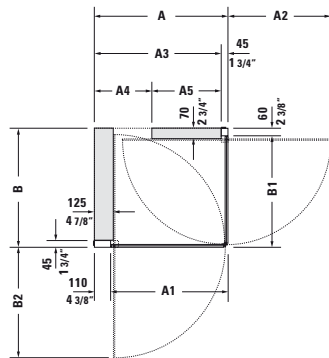

OpenSpace B Design by E00S

Shower screen, tap left rectangle

☒ **Mounting area for taps:** Please consider the specified maximum projection.

	A	A1	A2	A3	A4	A5	B	B1	B2
770010	34 7/8"	30 1/2"	26 3/4"	33 1/8"	15 "	18 1/8"	30 7/8"	28 1/2"	28 3/4"
770010	885	775	680	840	380	460	785	725	730
770012	38 3/4"	34 1/2"	30 3/4"	37 "	15 3/4"	21 1/4"	34 7/8"	32 1/2"	32 5/8"
770012	985	875	780	940	400	540	885	825	830

Description	Length inch	Width inch	Height inch	Weight lbs	Model-No.	USD
for shower tray 35 3/8" x 31 1/2"						
Transparent glass, tap left	34 7/8"	30 7/8"	78 3/4"	147.7	770010 00 0 00 0000	2,705
Transparent and mirror glass, tap left	34 7/8"	30 7/8"	78 3/4"	147.7	770010 00 0 10 0000	3,130
for shower tray 39 3/8" x 35 3/8"						
Transparent glass, tap left	38 3/4"	34 7/8"	78 3/4"	160.9	770012 00 0 00 0000	2,925
Transparent and mirror glass, tap left	38 3/4"	34 7/8"	78 3/4"	160.9	770012 00 0 10 0000	3,375

Infobox: The dimensions indicated for the shower trays refer to the installation dimensions, i.e. the measured length dimension and width dimension of the installed shower tray after tiling