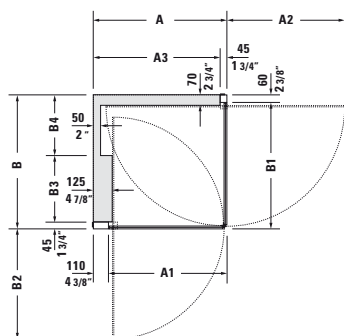

OpenSpace B Design by E00S

Shower screen, tap left square

☒ **Mounting area for taps:** Please consider the specified maximum projection.

	A	A1	A2	A3	B	B1	B2	B3	B4
770008	34 7/8"	30 1/2"	30 3/4"	33 1/8"	34 7/8"	32 1/2"	28 3/4"	17 1/8"	16"
770008	885	775	780	840	885	825	730	435	405
770009	38 3/4"	34 1/2"	34 5/8"	37"	38 3/4"	36 3/8"	32 5/8"	20 5/8"	16 3/8"
770009	985	875	880	940	985	925	830	525	415

Description	Length inch	Width inch	Height inch	Weight lbs	Model-No.	USD
for shower tray 35 3/8" x 35 3/8"						
Transparent glass, tap left	34 7/8"	34 7/8"	78 3/4"	156.5	770008 00 0 00 0000	2,775
Transparent and mirror glass, tap left	34 7/8"	34 7/8"	78 3/4"	156.5	770008 00 0 10 0000	3,250
for shower tray 39 3/8" x 39 3/8"						
Transparent glass, tap left	38 3/4"	38 3/4"	78 3/4"	165.3	770009 00 0 00 0000	2,990
Transparent and mirror glass, tap left	38 3/4"	38 3/4"	78 3/4"	165.3	770009 00 0 10 0000	3,400

Infobox: The dimensions indicated for the shower trays refer to the installation dimensions, i.e. the measured length dimension and width dimension of the installed shower tray after tiling