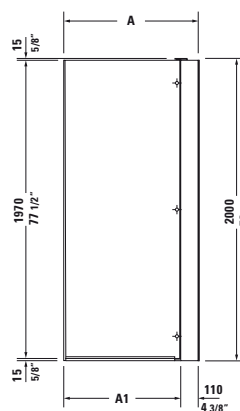

OpenSpace B Design by E00S

Shower screen, tap right square

☒ **Mounting area for taps:** Please consider the specified maximum projection.

	A	A1	A2	A3	B	B1	B2	B3	B4
770008	34 7/8"	30 1/2"	30 3/4"	33 1/8"	34 7/8"	32 1/2"	28 3/4"	17 1/8"	16"
770008	885	775	780	840	885	825	730	435	405
770009	38 3/4"	34 1/2"	34 5/8"	37"	38 3/4"	36 3/8"	32 5/8"	20 5/8"	16 3/8"
770009	985	875	880	940	985	925	830	525	415

Description	Length inch	Width inch	Height inch	Weight lbs	Model-No.	USD
for shower tray 35 3/8" x 35 3/8"						
Transparent glass, tap right	34 7/8"	34 7/8"	78 3/4"	156.5	770008 00 0 01 0000	2,775
Transparent and mirror glass, tap right	34 7/8"	34 7/8"	78 3/4"	156.5	770008 00 0 11 0000	3,250
for shower tray 39 3/8" x 39 3/8"						
Transparent glass, tap right	38 3/4"	38 3/4"	78 3/4"	165.3	770009 00 0 01 0000	2,990
Transparent and mirror glass, tap right	38 3/4"	38 3/4"	78 3/4"	165.3	770009 00 0 11 0000	3,400

Infobox: The dimensions indicated for the shower trays refer to the installation dimensions, i.e. the measured length dimension and width dimension of the installed shower tray after tiling