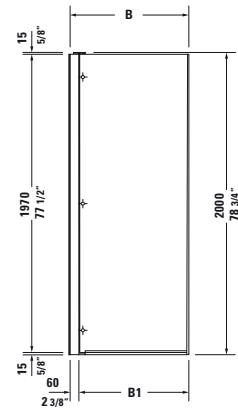

OpenSpace B Design by E00S

Shower screen, tap right rectangle

☒ **Mounting area for taps:** Please consider the specified maximum projection.

	A	A1	A2	A3	A4	A5	B	B1	B2
770010	34 7/8"	30 1/2"	26 3/4"	33 1/8"	15 "	18 1/8"	30 7/8"	28 1/2"	28 3/4"
770010	885	775	680	840	380	460	785	725	730
770012	38 3/4"	34 1/2"	30 3/4"	37 "	15 3/4"	21 1/4"	34 7/8"	32 1/2"	32 5/8"
770012	985	875	780	940	400	540	885	825	830

Description	Length inch	Width inch	Height inch	Weight lbs	Model-No.	USD
for shower tray 35 3/8" x 31 1/2"						
Transparent glass, tap right	34 7/8"	30 7/8"	78 3/4"	147.7	770010 00 0 01 0000	2,705
Transparent and mirror glass, tap right	34 7/8"	30 7/8"	78 3/4"	147.7	770010 00 0 11 0000	3,130
for shower tray 39 3/8" x 35 3/8"						
Transparent glass, tap right	38 3/4"	34 7/8"	78 3/4"	160.9	770012 00 0 01 0000	2,925
Transparent and mirror glass, tap right	38 3/4"	34 7/8"	78 3/4"	160.9	770012 00 0 11 0000	3,375

Infobox: The dimensions indicated for the shower trays refer to the installation dimensions, i.e. the measured length dimension and width dimension of the installed shower tray after tiling