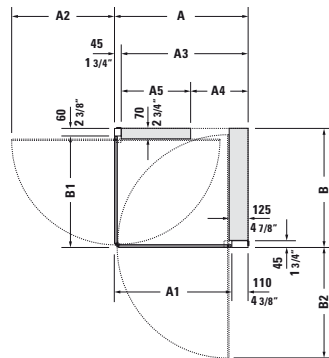

OpenSpace B Design by E00S

Shower screen, tap right rectangle

☒ **Mounting area for taps:** Please consider the specified maximum projection.

	A	A1	A2	A3	A4	A5	B	B1	B2
770010	34 7/8"	30 1/2"	26 3/4"	33 1/8"	15 "	18 1/8"	30 7/8"	28 1/2"	28 3/4"
770010	885	775	680	840	380	460	785	725	730
770012	38 3/4"	34 1/2"	30 3/4"	37 "	15 3/4"	21 1/4"	34 7/8"	32 1/2"	32 5/8"
770012	985	875	780	940	400	540	885	825	830

Description	Length inch	Width inch	Height inch	Weight lbs	Model-No.	USD
for shower tray 35 3/8" x 31 1/2"						
Transparent glass, tap right	34 7/8"	30 7/8"	78 3/4"	147.7	770010 00 0 01 0000	2,705
Transparent and mirror glass, tap right	34 7/8"	30 7/8"	78 3/4"	147.7	770010 00 0 11 0000	3,130
for shower tray 39 3/8" x 35 3/8"						
Transparent glass, tap right	38 3/4"	34 7/8"	78 3/4"	160.9	770012 00 0 01 0000	2,925
Transparent and mirror glass, tap right	38 3/4"	34 7/8"	78 3/4"	160.9	770012 00 0 11 0000	3,375

Infobox: The dimensions indicated for the shower trays refer to the installation dimensions, i.e. the measured length dimension and width dimension of the installed shower tray after tiling