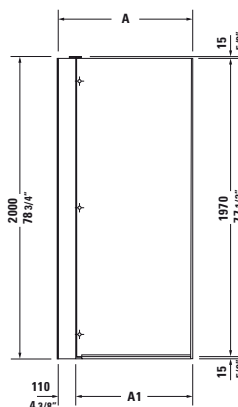

OpenSpace B Design by E00S

Shower screen, tap left square

☒ **Mounting area for taps:** Please consider the specified maximum projection.

	A	A1	A2	A3	B	B1	B2	B3	B4
770008	34 7/8"	30 1/2"	30 3/4"	33 1/8"	34 7/8"	32 1/2"	28 3/4"	17 1/8"	16"
770008	885	775	780	840	885	825	730	435	405
770009	38 3/4"	34 1/2"	34 5/8"	37"	38 3/4"	36 3/8"	32 5/8"	20 5/8"	16 3/8"
770009	985	875	880	940	985	925	830	525	415

Description	Length inch	Width inch	Height inch	Weight lbs	Model-No.	USD
for shower tray 35 3/8" x 35 3/8"						
Transparent glass, tap left	34 7/8"	34 7/8"	78 3/4"	156.5	770008 00 0 00 0000	2,775
Transparent and mirror glass, tap left	34 7/8"	34 7/8"	78 3/4"	156.5	770008 00 0 10 0000	3,250
for shower tray 39 3/8" x 39 3/8"						
Transparent glass, tap left	38 3/4"	38 3/4"	78 3/4"	165.3	770009 00 0 00 0000	2,990
Transparent and mirror glass, tap left	38 3/4"	38 3/4"	78 3/4"	165.3	770009 00 0 10 0000	3,400

Infobox: The dimensions indicated for the shower trays refer to the installation dimensions, i.e. the measured length dimension and width dimension of the installed shower tray after tiling