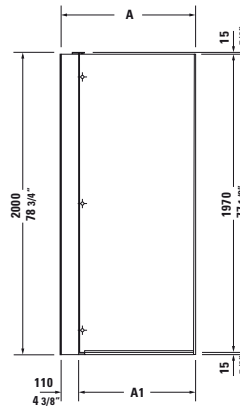

OpenSpace B Design by E00S

Shower screen, tap left rectangle

☒ **Mounting area for taps:** Please consider the specified maximum projection.

	A	A1	A2	A3	A4	A5	B	B1	B2
770010	34 7/8"	30 1/2"	26 3/4"	33 1/8"	15 "	18 1/8"	30 7/8"	28 1/2"	28 3/4"
770010	885	775	680	840	380	460	785	725	730
770012	38 3/4"	34 1/2"	30 3/4"	37 "	15 3/4"	21 1/4"	34 7/8"	32 1/2"	32 5/8"
770012	985	875	780	940	400	540	885	825	830

Description	Length inch	Width inch	Height inch	Weight lbs	Model-No.	USD
for shower tray 35 3/8" x 31 1/2"						
Transparent glass, tap left	34 7/8"	30 7/8"	78 3/4"	147.7	770010 00 0 00 0000	2,705
Transparent and mirror glass, tap left	34 7/8"	30 7/8"	78 3/4"	147.7	770010 00 0 10 0000	3,130
for shower tray 39 3/8" x 35 3/8"						
Transparent glass, tap left	38 3/4"	34 7/8"	78 3/4"	160.9	770012 00 0 00 0000	2,925
Transparent and mirror glass, tap left	38 3/4"	34 7/8"	78 3/4"	160.9	770012 00 0 10 0000	3,375

Infobox: The dimensions indicated for the shower trays refer to the installation dimensions, i.e. the measured length dimension and width dimension of the installed shower tray after tiling