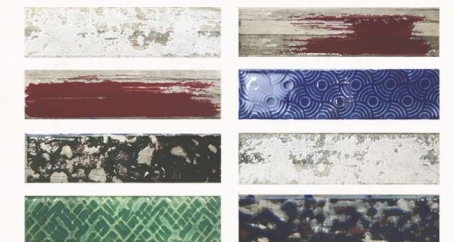

DURHAM

7,3 x 30 CM

WALL TILE • MATT FINISH

CORBY WHITE R9
7,3 x 30 CM

DURHAM R9
7,3 x 30 CM

* DIFFERENT DESIGNS IN EACH BOX

DECOR BRUSH D11
7,3 x 30 CM

* DIFFERENT DESIGNS IN EACH BOX

DURHAM PAV • 45 x 45 CM

G5

LAYING SUGGESTIONS

STANDARD

CARPET