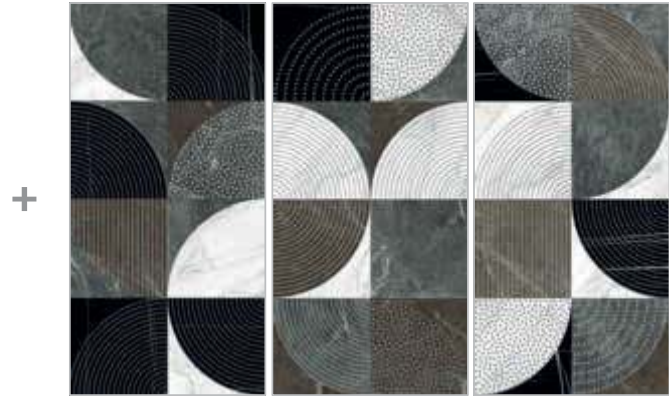

Crossing B&W
300x300cm (comp. 2pz 300x150cm)
cod. Y4VY00D330006

Crossing Coral
300x300cm (comp. 2pz 300x150cm)
cod. Y4VZ00D330006

and
many
more

Slab

Veined White
300x150cm

Graphic

Not Circles
300x450cm

+