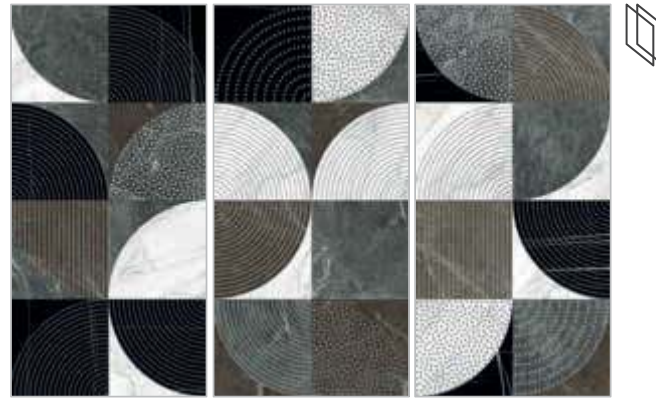

+

=

Composition (Slabs+Graphic)

Not Circles
300x450cm (comp. 3pz 300x150cm)
cod. Y4W000D453006