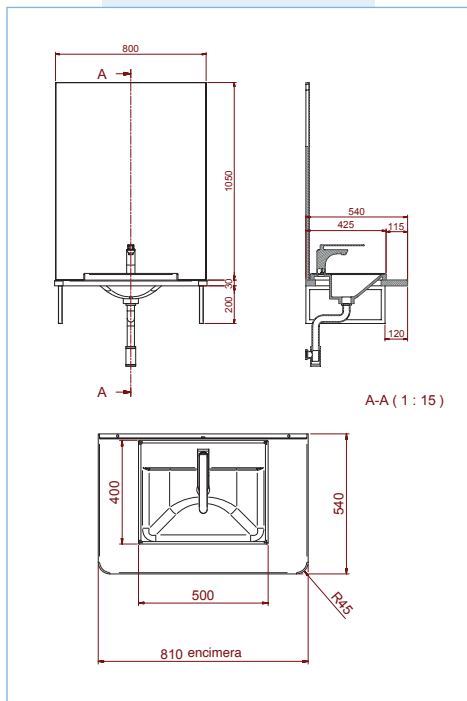

EASY
G

PEOPLE WITH REDUCED MOBILITY

Salsar

PRM SERIES EASY ACCESS 800

Solutions for people with reduced mobility. Available in width 800 and 1300 mm.

EASY ACCESS

Our solution for people with reduced mobility **EASY ACCESS** by SALGAR, available in width of 800 or 1300mm, combines aesthetics, comfort and safety. It complies with all current regulations and has been designed to offer a practical and optimised solution so that everyone can enjoy their bathroom in the best conditions, whatever their age or mobility conditions.

EASY ACCESS 800 Set Natural Oak
Worktop + Metal Supports + Basin + Mirror + Light

cod. 89599
629 €

UNIT IS DELIVERED ASSEMBLED

i

EASY ACCESS

800

- Worktop by MDF board with natural oak PVC finish (dimensions 810x540x30)
- Semi-inset porcelain washbasin (Dimensions 510x400x35 mm)
- 2 metal supports, white lacquered finish, with integrated towel rack
- Panoramic mirror (Dimensions 800x1050x20)
- LED Light

PRM SERIES EASY ACCESS 1300

Solutions for people with reduced mobility. Available on width 800 and 1300 mm.

UNIT IS DELIVERED ASSEMBLED

EASY ACCESS

1300

- Worktop by MDF board with natural oak PVC finish (dimensions 1310x540x30)
- Semi-inset ceramic washbasin (Dimensions 510 x 400 x 35 mm)
- 1 metal support, white lacquered finish, with towel rack integrated
- 2 wooden drawers, soft close system, white lacquered finish and chrome handles
- Panoramic mirror (Dimensions 800x1050x20)
- LED light