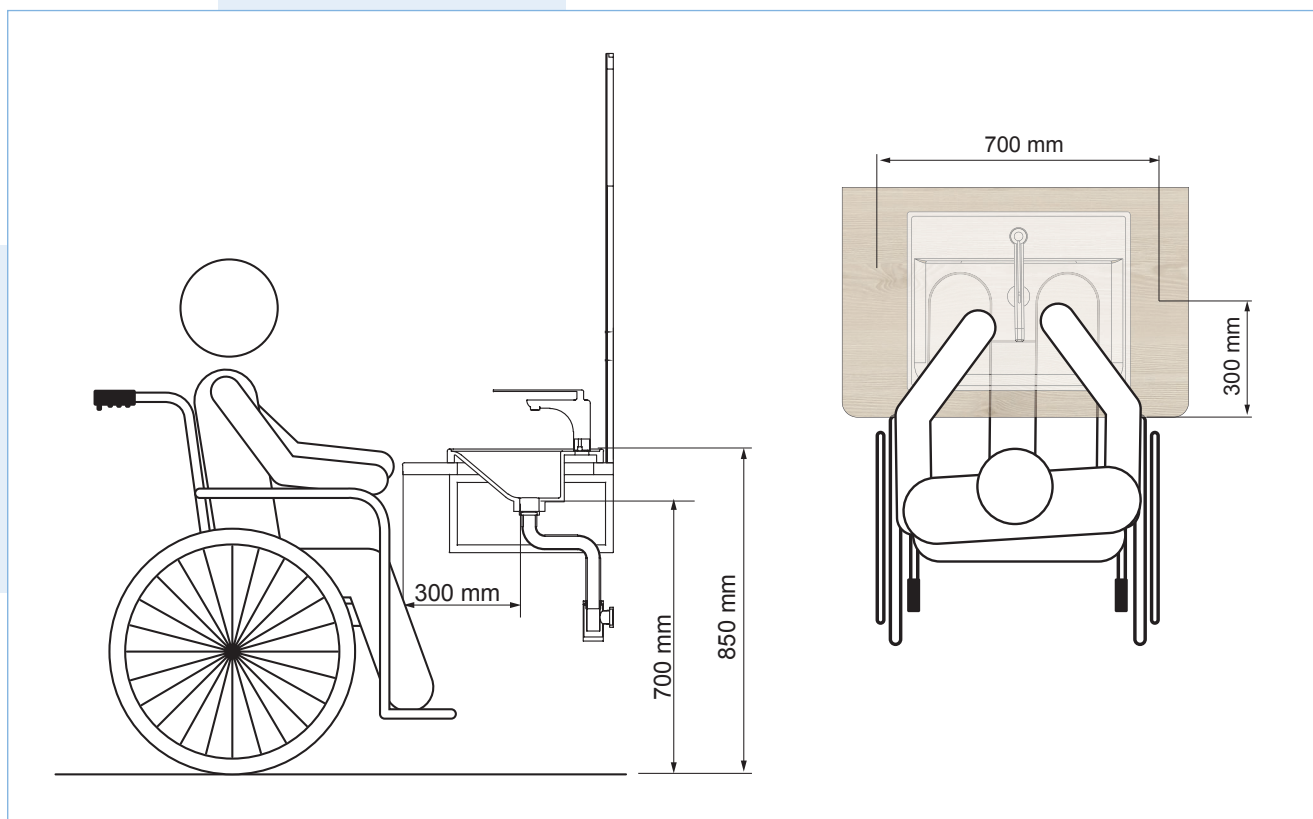

EASY
G

PEOPLE WITH REDUCED MOBILITY

Salsar

PRM SERIES EASY ACCESS 800

Solutions for people with reduced mobility. Available in width 800 and 1300 mm.

EASY ACCESS

Our solution for people with reduced mobility **EASY ACCESS** by SALGAR, available in width of 800 or 1300mm, combines aesthetics, comfort and safety. It complies with all current regulations and has been designed to offer a practical and optimised solution so that everyone can enjoy their bathroom in the best conditions, whatever their age or mobility conditions.

EASY ACCESS 800 Set Natural Oak
Worktop + Metal Supports + Basin + Mirror + Light

cod. 89599
629 €

UNIT IS DELIVERED ASSEMBLED

i

EASY ACCESS

800

- Worktop by MDF board with natural oak PVC finish (dimensions 810x540x30)
- Semi-inset porcelain washbasin (Dimensions 510x400x35 mm)
- 2 metal supports, white lacquered finish, with integrated towel rack
- Panoramic mirror (Dimensions 800x1050x20)
- LED Light

PRM SERIES EASY ACCESS 1300

Solutions for people with reduced mobility. Available on width 800 and 1300 mm.

UNIT IS DELIVERED ASSEMBLED

EASY ACCESS

1300

- Worktop by MDF board with natural oak PVC finish (dimensions 1310x540x30)
- Semi-inset ceramic washbasin (Dimensions 510 x 400 x 35 mm)
- 1 metal support, white lacquered finish, with towel rack integrated
- 2 wooden drawers, soft close system, white lacquered finish and chrome handles
- Panoramic mirror (Dimensions 800x1050x20)
- LED light