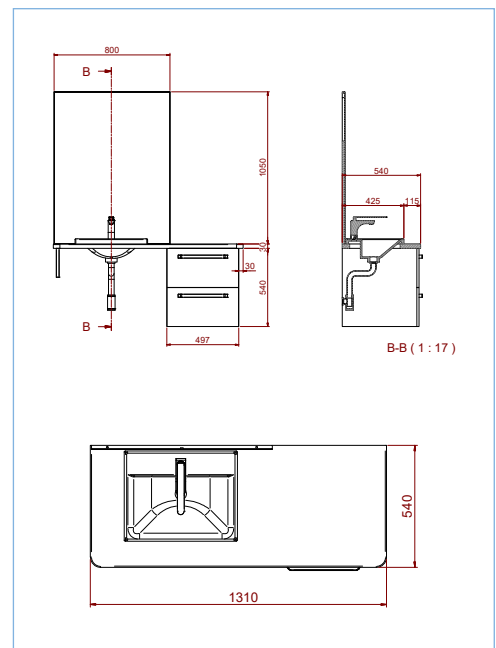

EASY ACCESS 1300 Set Natural Oak

Worktop + Metal Support + 2 Drawers
Module 2 drawers + Basin + Mirror + Light

cod. 89600
759 €