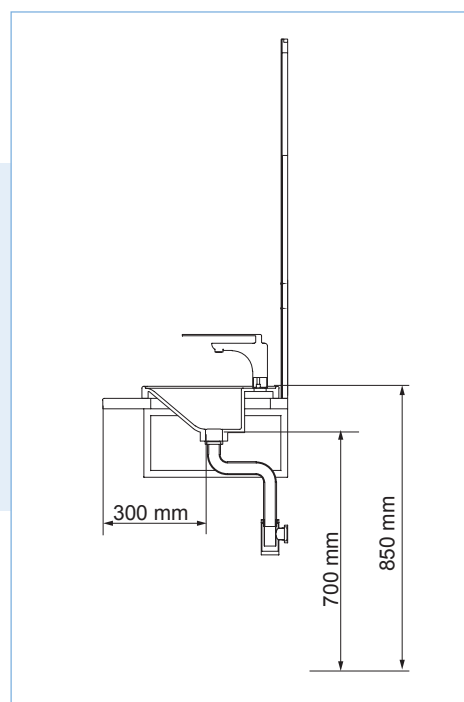

EASY
G

PEOPLE WITH REDUCED MOBILITY

Salsar

PRM SERIES EASY ACCESS 800

Solutions for people with reduced mobility. Available in width 800 and 1300 mm.

EASY ACCESS

Our solution for people with reduced mobility **EASY ACCESS** by SALGAR, available in width of 800 or 1300mm, combines aesthetics, comfort and safety. It complies with all current regulations and has been designed to offer a practical and optimised solution so that everyone can enjoy their bathroom in the best conditions, whatever their age or mobility conditions.

EASY ACCESS 800 Set Natural Oak
Worktop + Metal Supports + Basin + Mirror + Light

cod. 89599
629 €

UNIT IS DELIVERED ASSEMBLED

i

EASY ACCESS

800

- Worktop by MDF board with natural oak PVC finish (dimensions 810x540x30)
- Semi-inset porcelain washbasin (Dimensions 510x400x35 mm)
- 2 metal supports, white lacquered finish, with integrated towel rack
- Panoramic mirror (Dimensions 800x1050x20)
- LED Light

PRM SERIES EASY ACCESS 1300

Solutions for people with reduced mobility. Available on width 800 and 1300 mm.

UNIT IS DELIVERED ASSEMBLED

EASY ACCESS

1300

- Worktop by MDF board with natural oak PVC finish (dimensions 1310x540x30)
- Semi-inset ceramic washbasin (Dimensions 510 x 400 x 35 mm)
- 1 metal support, white lacquered finish, with towel rack integrated
- 2 wooden drawers, soft close system, white lacquered finish and chrome handles
- Panoramic mirror (Dimensions 800x1050x20)
- LED light