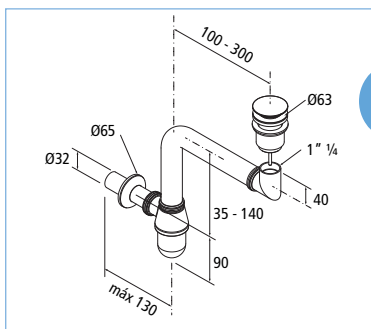

“ **Reduced bottle trap with clicker valve set**

REDUCED BOTTLE TRAP SYSTEM WITH VALVE CLICKER

cod. 89601
99 €