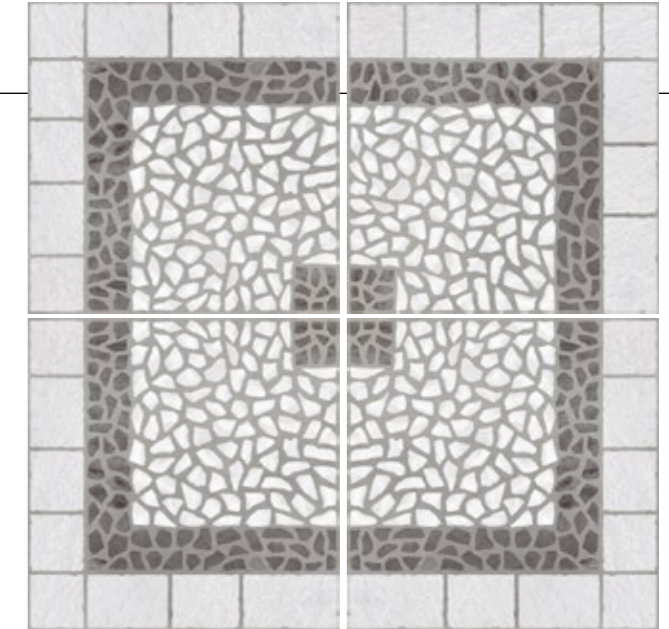

Efeso Dark 70x70cm. / 27,6"x27,6"

EFESO

Porcelain Tiles · Unique Size

" Nature does not hurry, yet everything is accomplished." Leo Tzu

If you love the look of stone, then this really is the perfect choice.

Size options

PORCELAIN TILES

70x70 cm.
27,6"x27,6"

Packing

Box	SIZE	PIECES	SQM	KG
	70x70	3	1,47	38

Pallet	SIZE	BOXES	SQM	KG
	70x70	36	52,92	1.370

Different graphics randomly packaged.

Efeso Blanco 70x70cm.
4 Tiles shown

Efeso Blanco 70x70cm.

Efeso Taupe 70x70cm.

Efeso Natural 70x70cm.

Efeso Dark 70x70cm.