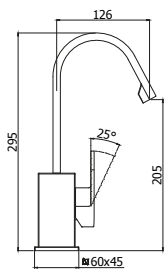

⊙ EF 168-168DCR

Miscelatore doccia con/senza set doccia
Shower mixer with/without shower set

⊙ EF 071-075CR

Miscelatore lavabo con/senza scarico
Wash basin mixer with/without pop up waste

⊙ EF 074-073CR

Miscelatore lavabo medio con/senza scarico
Medium wash basin mixer with/without pop up waste

⊙ EF 081-085CR

Miscelatore lavabo prolungato con/senza scarico
Tall wash basin mixer with/without pop up waste

⊙ EF 878-877CR

Miscelatore lavabo canna **piatta** orientabile con/senza scarico
*Wash basin mixer with **rectangular** swivel spout with/without pop up waste*