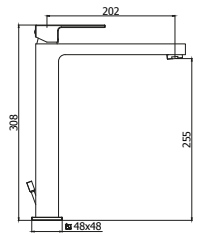

⊙ EF 168-168DCR

Miscelatore doccia con/senza set doccia
Shower mixer with/without shower set

⊙ EF 071-075CR

Miscelatore lavabo con/senza scarico
Wash basin mixer with/without pop up waste

⊙ EF 074-073CR

Miscelatore lavabo medio con/senza scarico
Medium wash basin mixer with/without pop up waste

⊙ EF 081-085CR

Miscelatore lavabo prolungato con/senza scarico
Tall wash basin mixer with/without pop up waste

⊙ EF 878-877CR

Miscelatore lavabo canna **piatta** orientabile con/senza scarico
*Wash basin mixer with **rectangular** swivel spout with/without pop up waste*