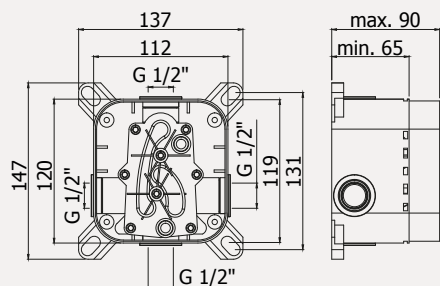

© EF 075CR

effe

EL
LEVA ELLE
ELLE HANDLE

EF
LEVA EFFE
EFFE HANDLE

ELX
LEVA CUBO
CUBO HANDLE

FINITURE
FINISHES

CR - Finitura CROMO
CR - CHROME PLATED finish

Video istruzioni Pbox
Pbox video instructions

◎ **PBOX 001**

Set incasso universale
per miscelatori doccia
*Universal Concealed
Box for mixers*

*Da abbinare solo con
EF BOX010 - EF BOX015
**To be completed only with
EF BOX010 - EF BOX015*

◎ **EF BOX010CR**