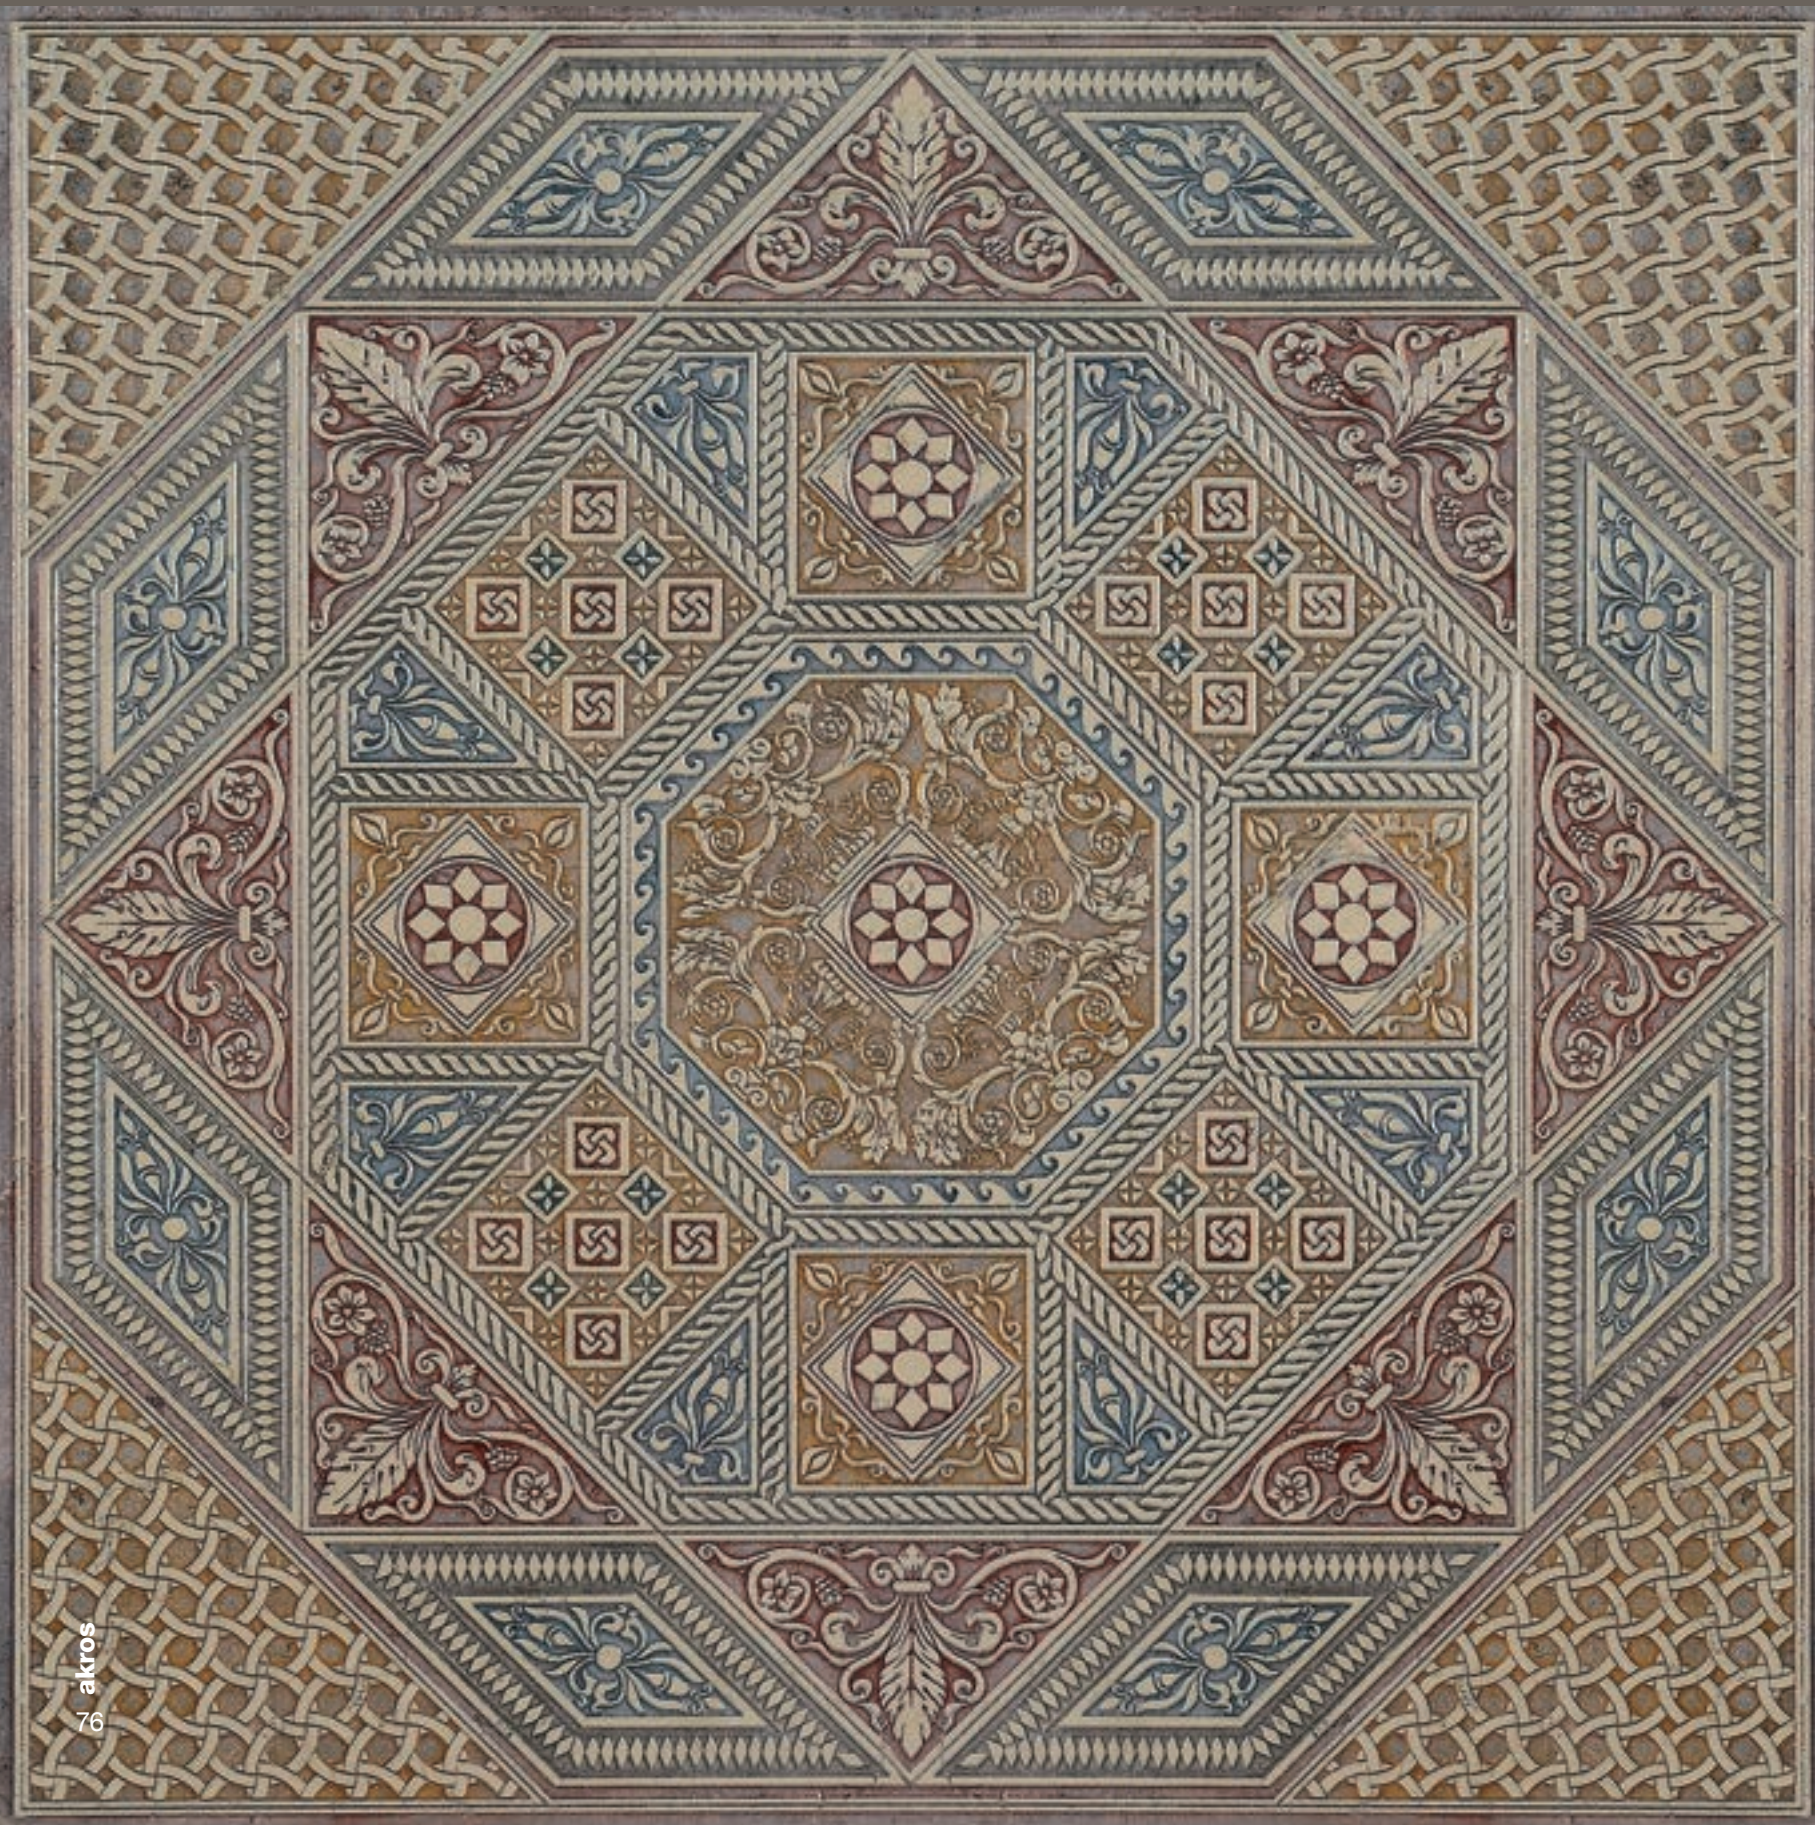

ELECTRA

design Giovanna Vanin

ELECTRA LN

PER PAVIMENTO E PARETE
FOR FLOORS AND WALLS
ДЛЯ ПОЛОВ И СТЕН

Nero Marquinia
Lucido Neutro
400 x 400 x 10 mm
610 x 610 x 20 mm

ELECTRA T

PER PAVIMENTO E PARETE
FOR FLOORS AND WALLS
ДЛЯ ПОЛОВ И СТЕН

Nero Marquinia
Silver
400 x 400 x 10 mm
610 x 610 x 20 mm

ELECTRA T

PER PAVIMENTO E PARETE
FOR FLOORS AND WALLS
ДЛЯ ПОЛОВ И СТЕН

Nero Marquinia
Gold
400 x 400 x 10 mm
610 x 610 x 20 mm

ELECTRA T

PER PAVIMENTO E PARETE
FOR FLOORS AND WALLS
ДЛЯ ПОЛОВ И СТЕН

Biancone
Silver
400 x 400 x 10 mm
610 x 610 x 20 mm

ELECTRA T

PER PAVIMENTO E PARETE
FOR FLOORS AND WALLS
ДЛЯ ПОЛОВ И СТЕН

Biancone
Gold
400 x 400 x 10 mm
610 x 610 x 20 mm

The image shows a close-up of a decorative tile pattern. The tiles are arranged in a grid and feature intricate, raised designs. The colors are primarily white, yellow, green, and brown. The designs include floral motifs, geometric shapes, and stylized patterns. The tiles are set in a dark grey or black grout. In the top right corner, there is a small inset image showing a different tile pattern with a more complex, geometric design in black, white, and gold.

ELECTRA N

PER PAVIMENTO E PARETE
FOR FLOORS AND WALLS
ДЛЯ ПОЛОВ И СТЕН

Biancone
Multicolor
400 x 400 x 10 mm
610 x 610 x 20 mm

ELECTRA

design Giovanna Vanin

LN Acquaforde senza pigmentazione, con finitura lucida.