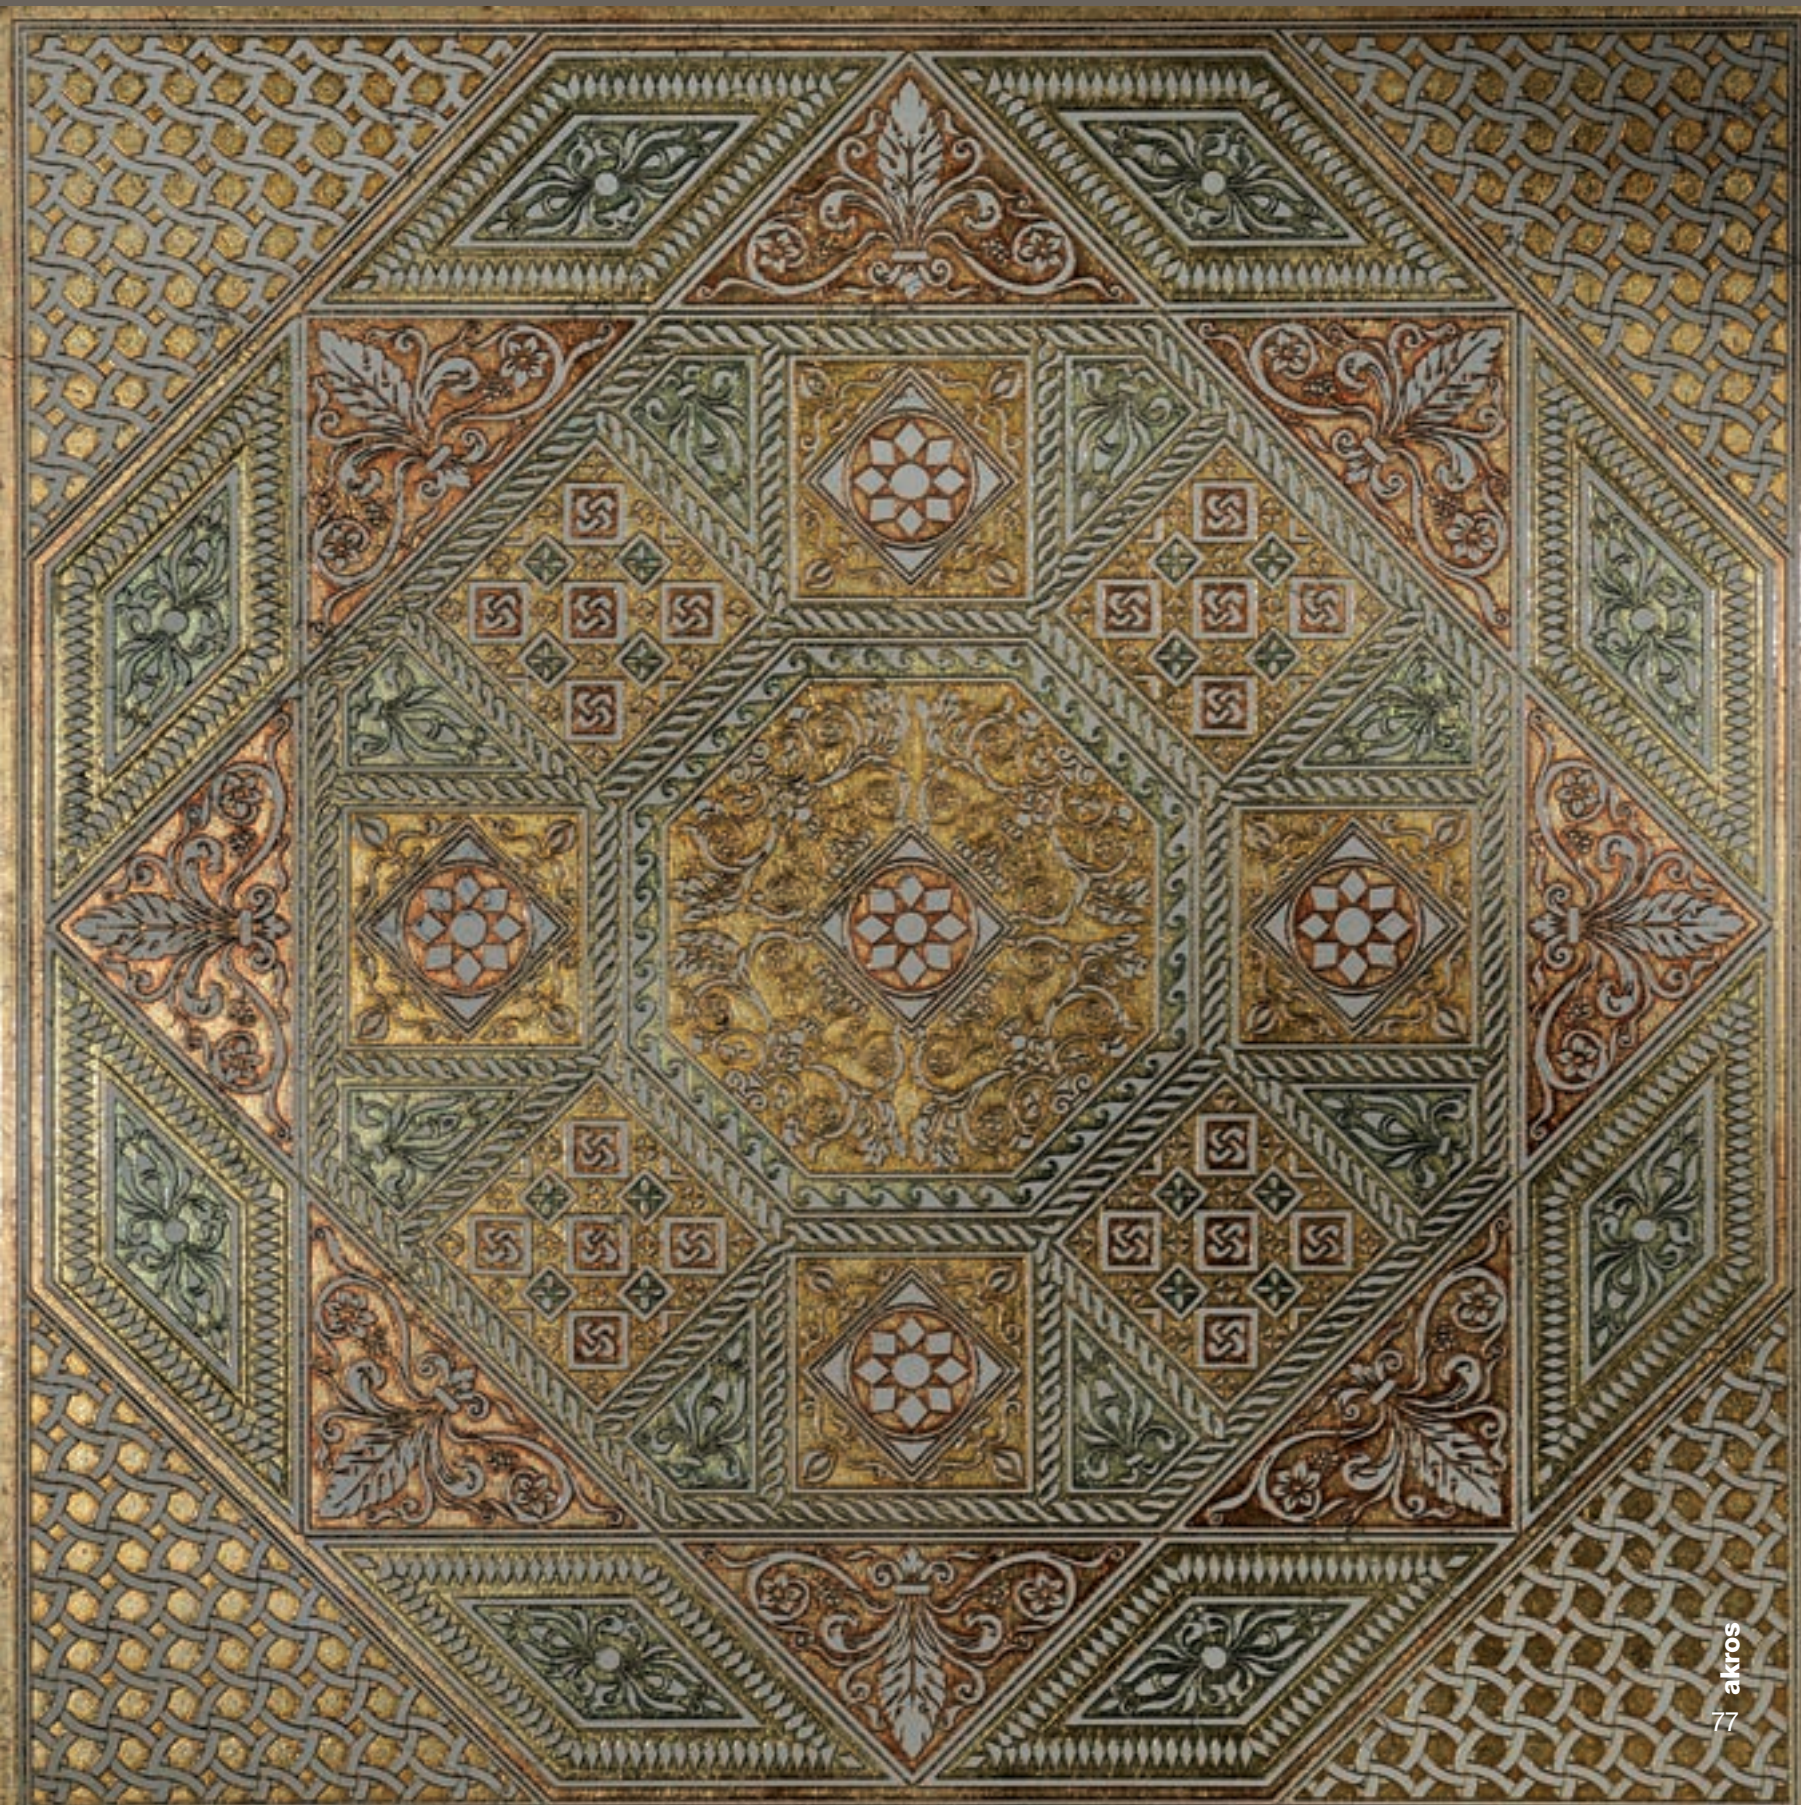

ELECTRA

design Giovanna Vanin

ELECTRA LN

PER PAVIMENTO E PARETE
FOR FLOORS AND WALLS
ДЛЯ ПОЛОВ И СТЕН

Nero Marquinia
Lucido Neutro
400 x 400 x 10 mm
610 x 610 x 20 mm

ELECTRA T

PER PAVIMENTO E PARETE
FOR FLOORS AND WALLS
ДЛЯ ПОЛОВ И СТЕН

Nero Marquinia
Silver
400 x 400 x 10 mm
610 x 610 x 20 mm

ELECTRA T

PER PAVIMENTO E PARETE
FOR FLOORS AND WALLS
ДЛЯ ПОЛОВ И СТЕН

Nero Marquinia
Gold
400 x 400 x 10 mm
610 x 610 x 20 mm

ELECTRA T

PER PAVIMENTO E PARETE
FOR FLOORS AND WALLS
ДЛЯ ПОЛОВ И СТЕН

Biancone
Silver
400 x 400 x 10 mm
610 x 610 x 20 mm

ELECTRA T

PER PAVIMENTO E PARETE
FOR FLOORS AND WALLS
ДЛЯ ПОЛОВ И СТЕН

Biancone
Gold
400 x 400 x 10 mm
610 x 610 x 20 mm

The image shows a close-up of a decorative tile pattern. The tiles are arranged in a grid and feature intricate, raised designs. The colors are primarily white, yellow, green, and brown. The designs include floral motifs, geometric shapes, and stylized patterns. The tiles are set in a dark grey or black grout. In the top right corner, there is a small inset image showing a different tile pattern with a more complex, geometric design in black, white, and gold.

ELECTRA N

PER PAVIMENTO E PARETE
FOR FLOORS AND WALLS
ДЛЯ ПОЛОВ И СТЕН

Biancone
Multicolor
400 x 400 x 10 mm
610 x 610 x 20 mm

ELECTRA

design Giovanna Vanin

LN Acquaforde senza pigmentazione, con finitura lucida.