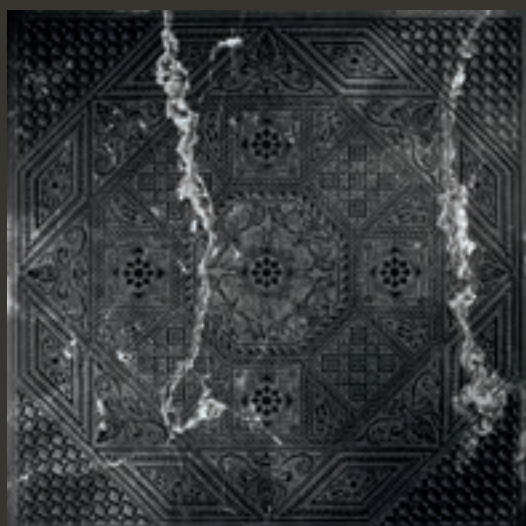

Biancone
Silver
400 x 400 x 10 mm
610 x 610 x 20 mm

ELECTRA T

PER PAVIMENTO E PARETE
FOR FLOORS AND WALLS
ДЛЯ ПОЛОВ И СТЕН

Biancone
Gold
400 x 400 x 10 mm
610 x 610 x 20 mm

The image shows a close-up of a decorative tile pattern. The tiles are arranged in a grid and feature intricate, raised designs. The colors are primarily white, yellow, green, and brown. The designs include floral motifs, geometric shapes, and stylized patterns. The tiles are set in a dark grey or black grout. In the top right corner, there is a small inset image showing a different tile pattern with a more complex, geometric design in black, white, and gold.

N Acquaforde pigmentata, con anticatura eseguita a mano.

T Acquaforde rifinita con foglia metallica nella parte inferiore dello scavo.

LN Acquaforde without pigment, polish finishing.

N Pigmented Acquaforde, with handmade antique-effect.

T Acquaforde with metallic leaf applied on the etched pattern.

LN Глянцевый не пигментированный офорт.

N Пигментированный офорт с эффектом состаренности, созданным вручную.

T Офорт с металлической фольгой, нанесенной на вытравленный узор.

ELECTRA N
Biancone - Multicolor
400 x 400 x 10 mm
610 x 610 x 20 mm

ELECTRA T
Biancone - Silver
400 x 400 x 10 mm
610 x 610 x 20 mm

ELECTRA T
Biancone - Gold
400 x 400 x 10 mm
610 x 610 x 20 mm

ELECTRA LN
Nero Marquinia - Lucido Neutro
400 x 400 x 10 mm
610 x 610 x 20 mm