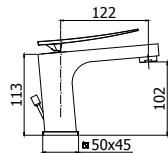

◎ **ELY 022-023CR**

Miscelatore vasca/doccia con/senza set doccia
Bath/shower mixer with/without shower set

◎ **ELY 168-168DCR**

Miscelatore doccia con/senza set doccia
Shower mixer with/without shower set

◎ **ELY 131-135CR**

Miscelatore bidet con/senza scarico
Bidet mixer with/without pop up waste

◎ **ELY 071-075CR**

Miscelatore lavabo con/senza scarico
Wash basin mixer with/without pop up waste

◎ **ELY 081-085CR**