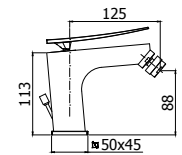

◎ **ELY 022-023CR**

Miscelatore vasca/doccia con/senza set doccia
Bath/shower mixer with/without shower set

◎ **ELY 168-168DCR**

Miscelatore doccia con/senza set doccia
Shower mixer with/without shower set

◎ **ELY 131-135CR**

Miscelatore bidet con/senza scarico
Bidet mixer with/without pop up waste

◎ **ELY 071-075CR**

Miscelatore lavabo con/senza scarico
Wash basin mixer with/without pop up waste

◎ **ELY 081-085CR**