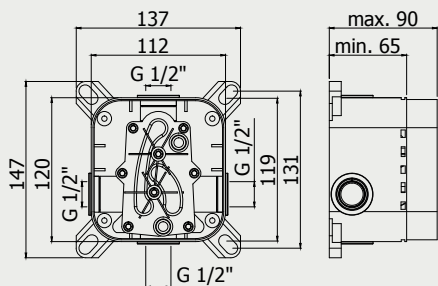

© ELY 075CR

© ELY 040CR

elys

© ELY 081CR

Video istruzioni Pbox
Pbox video instructions

◎ **PBOX 001**

Set incasso universale
per miscelatori doccia
*Universal Concealed
Box for mixers*

*Da abbinare solo con
ELY BOX010 – ELY BOX015
**To be completed only with
ELY BOX010 – ELY BOX015*

◎ **ELY BOX010CR**

Set esterno miscelatore
incasso doccia senza deviatore
*External set for concealed
shower mixer without diverter*

*Da abbinare
solo con PBOX 001
**To be completed
only with PBOX 001*

◎ **ELY BOX015CR**