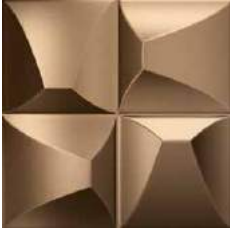

Ena

Ena Bronze 25 x 25 cm.

Ena

Pasta blanca / White body tiles

Ena Bronze
25 x 25 cm. WB253DB

Ena Metalic
25 x 25 cm. WB253DM

Even Bronze
25 x 25 cm. WB2525B

Even Metalic
25 x 25 cm. WB2525M