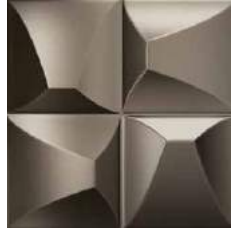

Ena

Ena Bronze 25 x 25 cm.

Ena

Pasta blanca / White body tiles

Ena Bronze
25 x 25 cm. WB253DB

Ena Metalic
25 x 25 cm. WB253DM

Even Bronze
25 x 25 cm. WB2525B

Even Metalic
25 x 25 cm. WB2525M