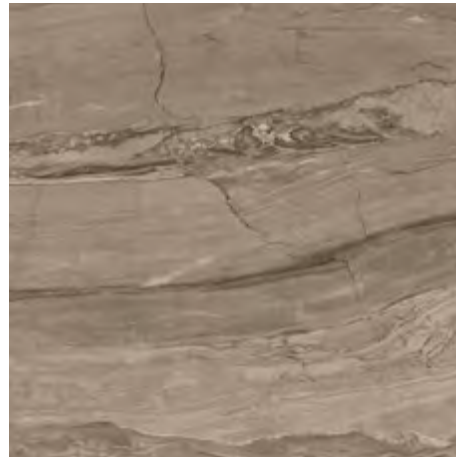

GLAZED PORCELAIN STONEWARE + STD BODY + RECTIFIED + POLISHED
GRES PORCELÁNICO ESMALTADO + PASTA STD + RECTIFICADO + PULIDO

120x120 cm/48"x48" + 60x120 cm/24"x48"

EOS PEARL POLISHED

EOS ARGENT POLISHED

EOS CREAM POLISHED

EOS MOKA POLISHED

Mosaic (Mesh / Malla)
30x30 cm/11.8"x11.8"

Hexagon (Mesh / Malla)
32,5x22,5 cm/13"x9"

GRADONE STRAIR: PELDAÑO GRADONE:		STRAIR TREAD: PELDAÑO ROMO:		SKIRTING: RODAPIE:	
30x60 cm/11.8"x24"	20	30x60 cm/11.8"x24"	6	9x60 cm/3.5"x24"	18
30x120 cm/11.8"x48"	2	30x120 cm/11.8"x48"	3	9x120 cm/3.5"x48"	10