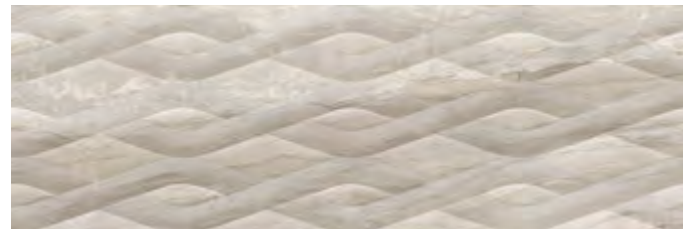

EOS WAVES CREAM

EOS PEARL
40x120 cm/16"x48" RC
↘

MARBLE
MÁRMOLES