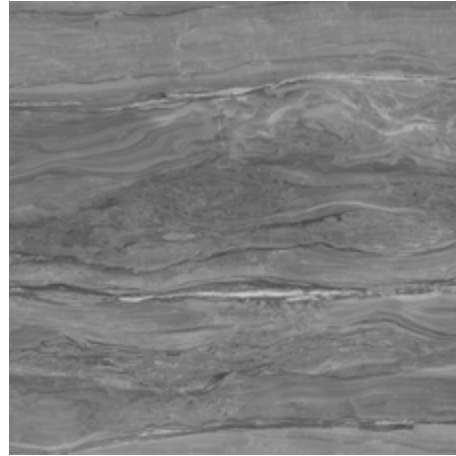

GLAZED PORCELAIN STONEWARE + STD BODY + RECTIFIED + POLISHED
GRES PORCELÁNICO ESMALTADO + PASTA STD + RECTIFICADO + PULIDO

120x120 cm/48"x48" + 60x120 cm/24"x48"

EOS PEARL POLISHED

EOS ARGENT POLISHED

EOS CREAM POLISHED

EOS MOKA POLISHED

Mosaic (Mesh / Malla)
30x30 cm/11.8"x11.8"

Hexagon (Mesh / Malla)
32,5x22,5 cm/13"x9"

GRADONE STRAIR: PELDAÑO GRADONE:		STRAIR TREAD: PELDAÑO ROMO:		SKIRTING: RODAPIE:	
30x60 cm/11.8"x24"	20	30x60 cm/11.8"x24"	6	9x60 cm/3.5"x24"	18
30x120 cm/11.8"x48"	2	30x120 cm/11.8"x48"	3	9x120 cm/3.5"x48"	10