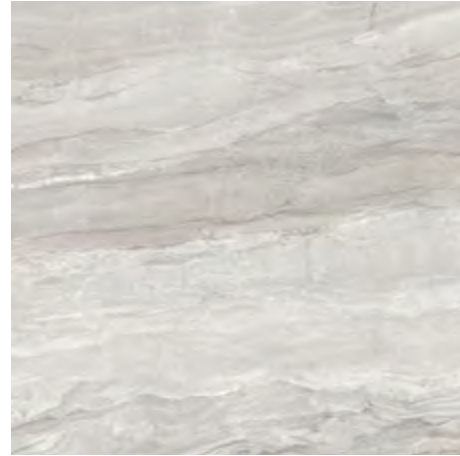

GLAZED PORCELAIN STONEWARE + STD BODY + RECTIFIED + POLISHED
GRES PORCELÁNICO ESMALTADO + PASTA STD + RECTIFICADO + PULIDO

120x120 cm/48"x48" + 60x120 cm/24"x48"

EOS PEARL POLISHED

EOS ARGENT POLISHED

EOS CREAM POLISHED

EOS MOKA POLISHED

Mosaic (Mesh / Malla)
30x30 cm/11.8"x11.8"

Hexagon (Mesh / Malla)
32,5x22,5 cm/13"x9"

GRADONE STRAIR: PELDAÑO GRADONE:		STRAIR TREAD: PELDAÑO ROMO:		SKIRTING: RODAPIE:	
30x60 cm/11.8"x24"	20	30x60 cm/11.8"x24"	6	9x60 cm/3.5"x24"	18
30x120 cm/11.8"x48"	2	30x120 cm/11.8"x48"	3	9x120 cm/3.5"x48"	10