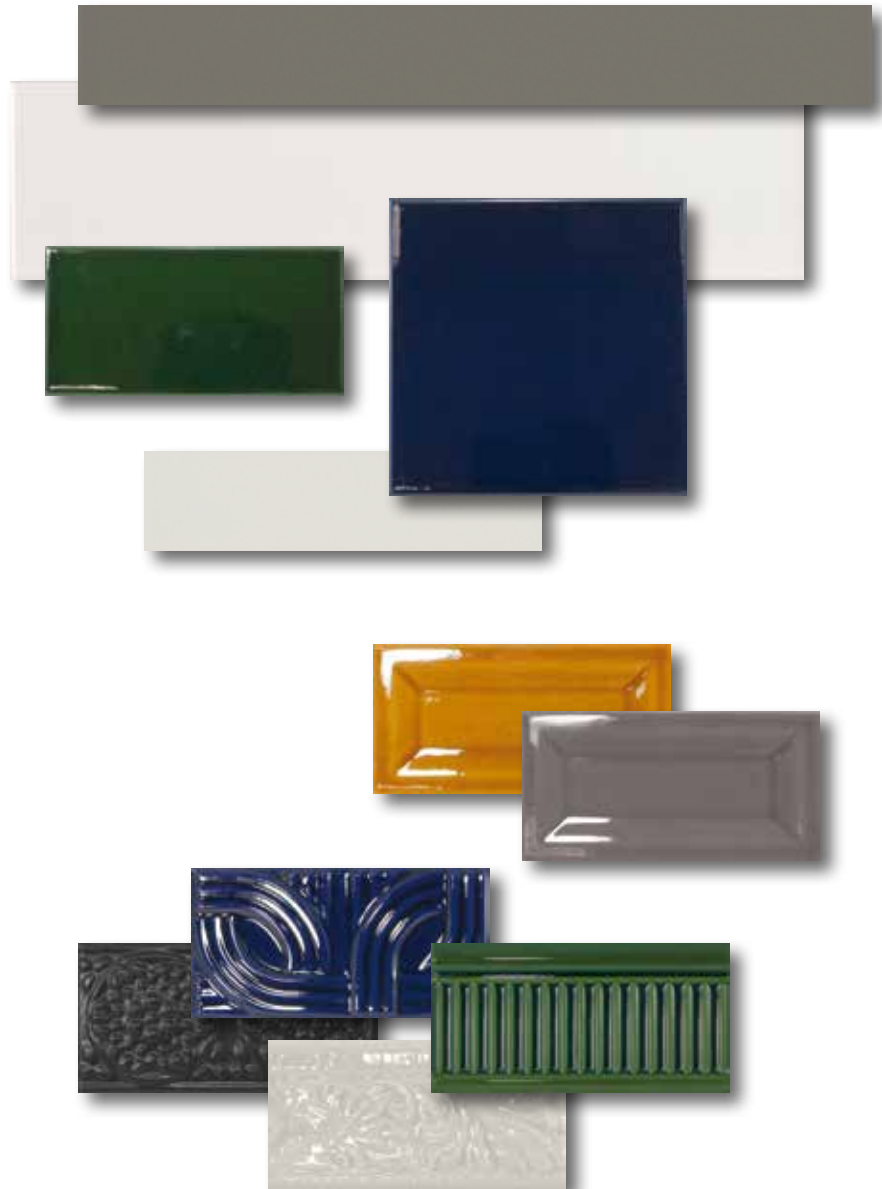

Evolution

10x40 cm. 5x40 cm. 5x20 cm.

4" x 16" 2" x 16" 2" x 8"

15x15 cm. 7,5x15 cm.

6" x 6" 3" x 6"

1. Evolution Blanco / InMetro White 7,5x15 / decor Metropolitan White 7,5x15 / London White 5x15