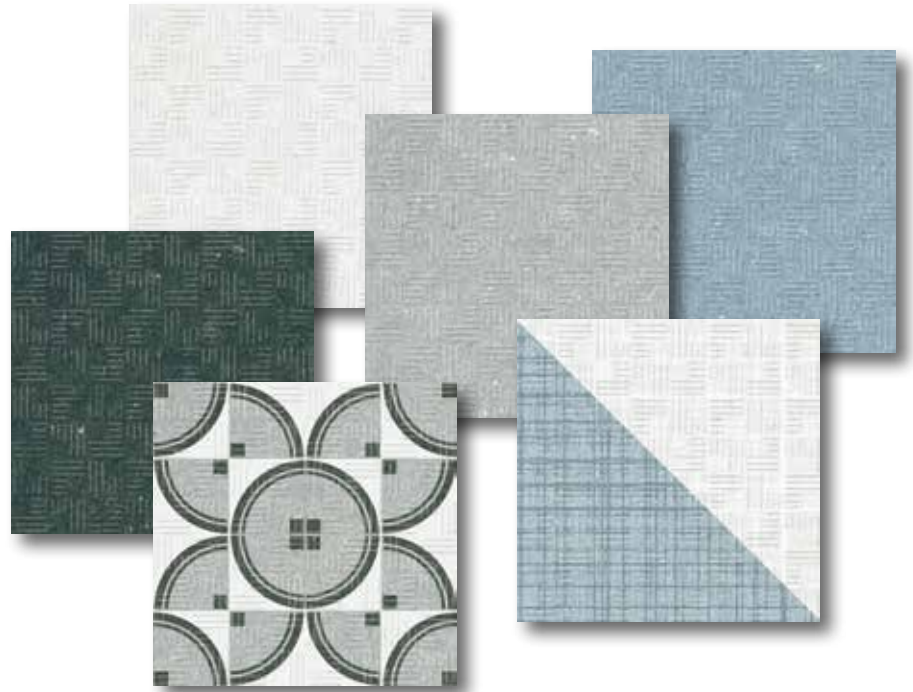

EQUIPE

118

Area15

15x15 cm.

6" x 6"

2

1. Area15 White, Grey | 2. Area15 Grey / decor Triangle Grey

Area15 Sand, Taupe, decor Lattice Sand