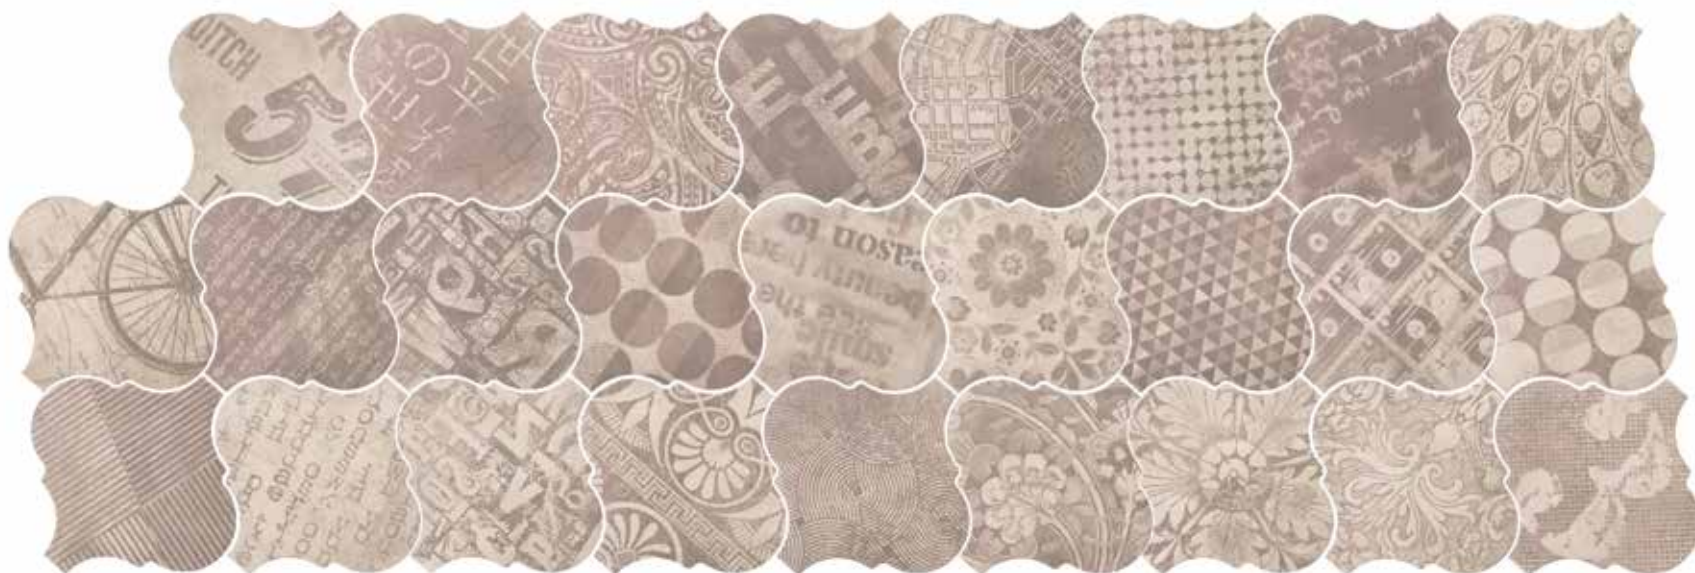

Factory Avenue

Cream 26,5x26,5

21344 EQ-22

Random designs