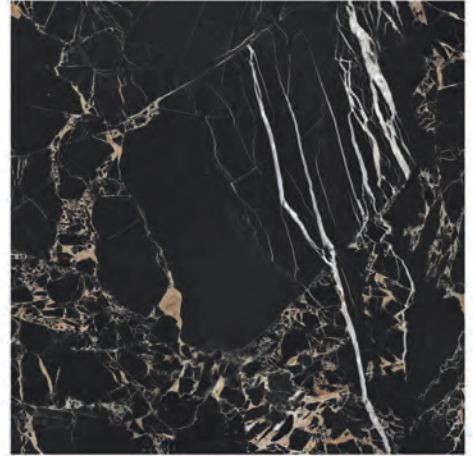

# Erebus

**600X1200ERB93PAR** GP FP  
60x120 Black Full Polished Rectified

**600X600ERB93PAR** GP FP  
60x60 Black Full Polished Rectified