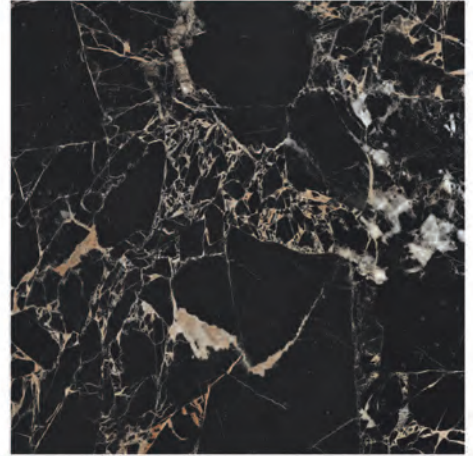

# Erebus

**600X1200ERB93PAR** GP FP  
60x120 Black Full Polished Rectified

**600X600ERB93PAR** GP FP  
60x60 Black Full Polished Rectified