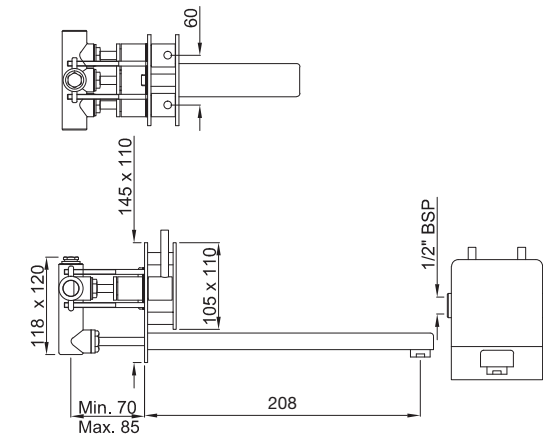

EPD-65167B

Central Hole Basin Mixer without Popup Waste System with 450mm Long Braided Hoses
flow rate: 16.91 l/min*

EPD-65165B

Tallboy Central Hole Basin Mixer without Popup Waste System with 600mm Long Braided Hoses
flow rate: 16.91 l/min*

EPD-65433

Concealed Wall Mounted Basin Mixer with Spout (Composite One Piece Body)
flow rate: 14.99 l/min*

EPD-65129

Concealed Shower Mixer (Composite One Piece Body) for Exposed Shower Pipe 1215F
flow rate: 25.71 l/min*

EPD-65473

Concealed Diverter for Overhead Shower & Bath Spout

*at 3 bar pressure

Esplenda | Ceramics

A minimalist, futuristic design, Esplenda combines simplicity and elegance with a touch of softness to its edges that conveys efficiency as well as user friendliness.

EPS-WHT-65801

Wall Hung Basin with fixing accessories
Size: 700 x 390 x 170mm

EPS-WHT-65901

Table Top Basin
Size: 570 x 320 x 180 mm

EPS-WHT-65951

Wall Hung WC with UF soft close seat cover, Hinges , Accessories set,
Size: 375 x 530 x 370 mm