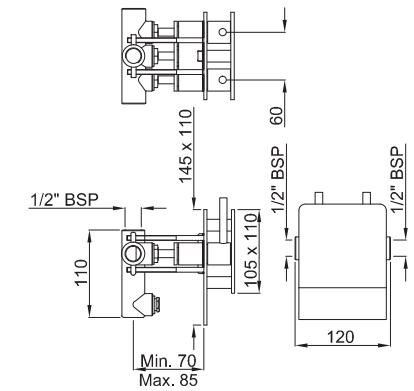

EPD-65167B

Central Hole Basin Mixer without Popup Waste System with 450mm Long Braided Hoses
flow rate: 16.91 l/min*

EPD-65165B

Tallboy Central Hole Basin Mixer without Popup Waste System with 600mm Long Braided Hoses
flow rate: 16.91 l/min*

EPD-65433

Concealed Wall Mounted Basin Mixer with Spout (Composite One Piece Body)
flow rate: 14.99 l/min*

EPD-65129

Concealed Shower Mixer (Composite One Piece Body) for Exposed Shower Pipe 1215F
flow rate: 25.71 l/min*

EPS-WHT-65801

Wall Hung Basin with fixing accessories
Size: 700 x 390 x 170mm

EPS-WHT-65901

Table Top Basin
Size: 570 x 320 x 180 mm

EPS-WHT-65951

Wall Hung WC with UF soft close seat cover, Hinges , Accessories set,
Size: 375 x 530 x 370 mm