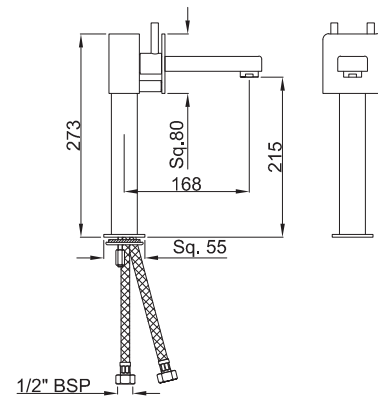

EPD-65167B

Central Hole Basin Mixer without Popup Waste System with 450mm Long Braided Hoses
flow rate: 16.91 l/min*

EPD-65165B

Tallboy Central Hole Basin Mixer without Popup Waste System with 600mm Long Braided Hoses
flow rate: 16.91 l/min*

EPD-65433

Concealed Wall Mounted Basin Mixer with Spout (Composite One Piece Body)
flow rate: 14.99 l/min*

EPD-65129

Concealed Shower Mixer (Composite One Piece Body) for Exposed Shower Pipe 1215F
flow rate: 25.71 l/min*

EPD-65473

Concealed Diverter for Overhead Shower & Bath Spout

*at 3 bar pressure

Esplenda | Ceramics

A minimalist, futuristic design, Esplenda combines simplicity and elegance with a touch of softness to its edges that conveys efficiency as well as user friendliness.

EPS-WHT-65801

Wall Hung Basin with fixing accessories
Size: 700 x 390 x 170mm

EPS-WHT-65901

Table Top Basin
Size: 570 x 320 x 180 mm

EPS-WHT-65951

Wall Hung WC with UF soft close seat cover, Hinges , Accessories set,
Size: 375 x 530 x 370 mm