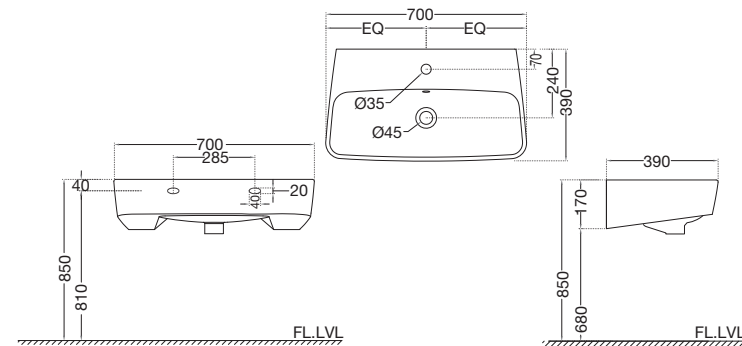

EPD-65433

Concealed Wall Mounted Basin Mixer with Spout (Composite One Piece Body)
flow rate: 14.99 l/min*

EPD-65129

Concealed Shower Mixer (Composite One Piece Body) for Exposed Shower Pipe 1215F
flow rate: 25.71 l/min*

EPD-65473

Concealed Diverter for Overhead Shower & Bath Spout

*at 3 bar pressure

Esplenda | Ceramics

A minimalist, futuristic design, Esplenda combines simplicity and elegance with a touch of softness to its edges that conveys efficiency as well as user friendliness.

EPS-WHT-65801

Wall Hung Basin with fixing accessories
Size: 700 x 390 x 170mm

EPS-WHT-65901

Table Top Basin
Size: 570 x 320 x 180 mm

EPS-WHT-65951

Wall Hung WC with UF soft close seat cover, Hinges , Accessories set,
Size: 375 x 530 x 370 mm