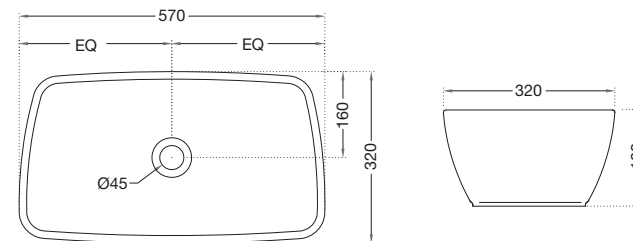

EPD-65433

Concealed Wall Mounted Basin Mixer with Spout (Composite One Piece Body)
flow rate: 14.99 l/min*

EPD-65129

Concealed Shower Mixer (Composite One Piece Body) for Exposed Shower Pipe 1215F
flow rate: 25.71 l/min*

EPD-65473

Concealed Diverter for Overhead Shower & Bath Spout

*at 3 bar pressure

Esplenda | Ceramics

A minimalist, futuristic design, Esplenda combines simplicity and elegance with a touch of softness to its edges that conveys efficiency as well as user friendliness.

EPS-WHT-65801

Wall Hung Basin with fixing accessories
Size: 700 x 390 x 170mm

EPS-WHT-65901

Table Top Basin
Size: 570 x 320 x 180 mm

EPS-WHT-65951

Wall Hung WC with UF soft close seat cover, Hinges , Accessories set,
Size: 375 x 530 x 370 mm