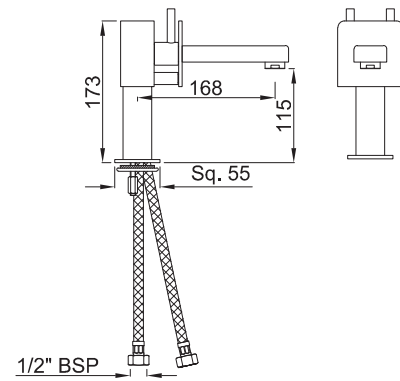

EPD-65167B

Central Hole Basin Mixer without Popup Waste System with 450mm Long Braided Hoses
flow rate: 16.91 l/min*

EPD-65165B

Tallboy Central Hole Basin Mixer without Popup Waste System with 600mm Long Braided Hoses
flow rate: 16.91 l/min*

EPD-65433

Concealed Wall Mounted Basin Mixer with Spout (Composite One Piece Body)
flow rate: 14.99 l/min*

EPD-65129

Concealed Shower Mixer (Composite One Piece Body) for Exposed Shower Pipe 1215F
flow rate: 25.71 l/min*

EPD-65473

Concealed Diverter for Overhead Shower & Bath Spout

*at 3 bar pressure

Esplenda | Ceramics

A minimalist, futuristic design, Esplenda combines simplicity and elegance with a touch of softness to its edges that conveys efficiency as well as user friendliness.

EPS-WHT-65801

Wall Hung Basin with fixing accessories
Size: 700 x 390 x 170mm

EPS-WHT-65901

Table Top Basin
Size: 570 x 320 x 180 mm

EPS-WHT-65951

Wall Hung WC with UF soft close seat cover, Hinges , Accessories set,
Size: 375 x 530 x 370 mm