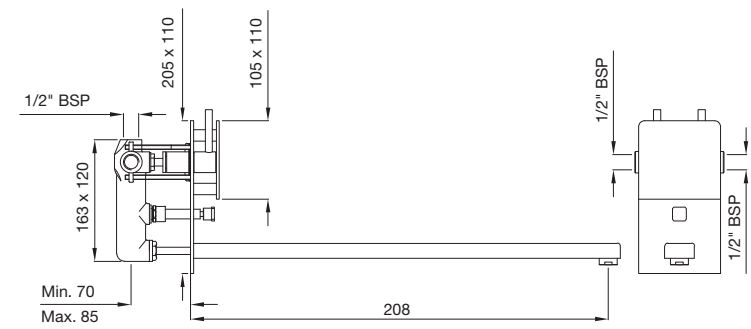

EPD-65167B

Central Hole Basin Mixer without Popup Waste System with 450mm Long Braided Hoses
flow rate: 16.91 l/min*

EPD-65165B

Tallboy Central Hole Basin Mixer without Popup Waste System with 600mm Long Braided Hoses
flow rate: 16.91 l/min*

EPD-65433

Concealed Wall Mounted Basin Mixer with Spout (Composite One Piece Body)
flow rate: 14.99 l/min*

EPD-65129

Concealed Shower Mixer (Composite One Piece Body) for Exposed Shower Pipe 1215F
flow rate: 25.71 l/min*

EPD-65473

Concealed Diverter for Overhead Shower & Bath Spout

*at 3 bar pressure

Esplenda | Ceramics

A minimalist, futuristic design, Esplenda combines simplicity and elegance with a touch of softness to its edges that conveys efficiency as well as user friendliness.

EPS-WHT-65801

Wall Hung Basin with fixing accessories
Size: 700 x 390 x 170mm

EPS-WHT-65901

Table Top Basin
Size: 570 x 320 x 180 mm

EPS-WHT-65951

Wall Hung WC with UF soft close seat cover, Hinges , Accessories set,
Size: 375 x 530 x 370 mm