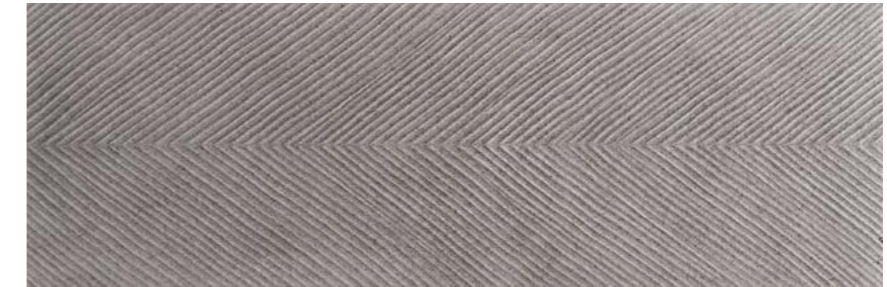

Essential

STONE COLLECTION

Essential

FORMATOS DISPONIBLES AVAILABLE SIZES

PASTA BLANCA WHITE BODY

ESSENTIAL WHITE / B208
 ESSENTIAL REL WHITE / B230
 ESSENTIAL DEC WHITE / B230
 ESSENTIAL GREY / B208
 ESSENTIAL REL GREY / B230
 ESSENTIAL DEC GREY / B230
 ESSENTIAL TAUPE / B208
 ESSENTIAL REL TAUPE / B230
 ESSENTIAL DEC TAUPE / B230

PORCELÁNICO PORCELAIN TILE

ESSENTIAL WHITE CTE1/R10/A / B226
 ESSENTIAL GREY CTE1/R10/A / B226
 ESSENTIAL TAUPE CTE1/R10/A / B226

PASTA BLANCA WHITE BODY

ESSENTIAL WHITE

ESSENTIAL GREY

ESSENTIAL TAUPE

DECORADOS Y RELIEVES DECORATIONS AND RELIEFS

ESSENTIAL REL WHITE

ELEGANZA REL GREY

ELEGANZA REL TAUPE

ESSENTIAL DEC WHITE

ESSENTIAL DEC GREY

ESSENTIAL DEC TAUPE

REVESTIMIENTO / WALL
Essential Taupe 3x100 RC
PAVIMENTO / FLOOR
Essential Grey 60x60 RC