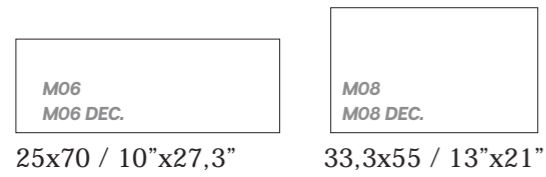

PASTA ROJA - REVESTIMIENTO
RED BODY TILES - WALL TILES

Wall Tile: Essential Gold - Rlv. Essential Gold 33,3x55 / 13"x21"
Floor Tile: Essential Gold 60,8x60,8 / 24"x24"

Eco-Red

NEW
ESSENTIAL

Wall Tile: Essential White - Rlv. Essential White 33,3x55 / 13"x21"

NEW
ESSENTIAL

FORMATOS / SIZES

PAVIMENTO COORDINADO /
MATCHING FLOOR

- 60,8x60,8 / 24"x24" M22 **NR**
- 75x75 / 30"x30" M39 **R**
- 60x120 / 24"x48" M76 **R**
- 90x90 / 35"x35" M79 **R**

Essential White Essential Gold

PACKING LIST

Formato	pz/cj	m ² /cj	kg / cj	cj/pl	m2 /pl	kg / pl
25x70	9	1,58	24,64	56	88,48	1400
33,3x55	10	1,84	28	48	88,32	1364

33,3X55/ 13"X21,5"

25X70/ 10"X27,3"

33,5X55 / 13"X21,5"

Essential White

Rlv. Essential White