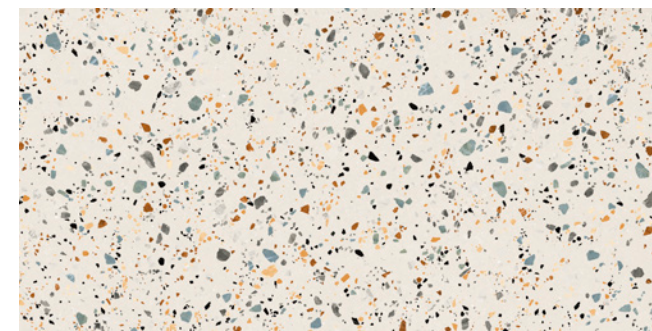

Ess. Gobi Grigio 60x120 / Ess. Rlv. Gobi Grigio 60x120 / Shiny White 7,5x30

Ess. Gobi Nude

Ess. Rlv. Gobi Nude

Ess. Gobi Bianco

Ess. Rlv. Gobi Bianco

Ess. Gobi Grigio

Ess. Rlv. Gobi Grigio

60x120
23.62"x47.24"

Ess. Gobi *NEW*

Ess. Gobi Bianco 60x120
Ess. Gobi Bianco 60x60

Ess. Gobi *NEW*

Porcelain / Porcelain

Ess. Gobi Nude 60x60
Ess. Gobi Nero 60x60

Ess. Gobi Nero

Ess. Gobi Blu

Ess. Gobi Nude