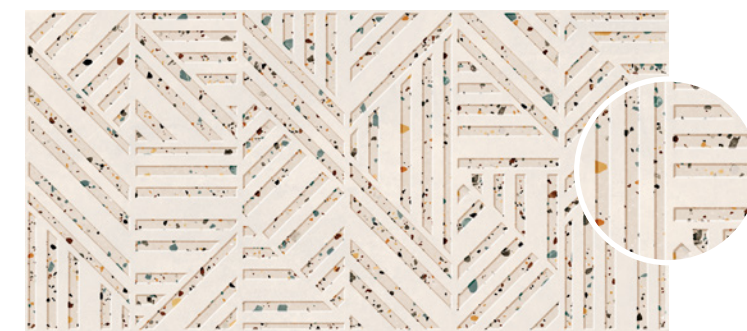

Ess. Gobi Grigio 60x120 / Ess. Rlv. Gobi Grigio 60x120 / Shiny White 7,5x30

Ess. Gobi Nude

Ess. Rlv. Gobi Nude

Ess. Gobi Bianco

Ess. Rlv. Gobi Bianco

Ess. Gobi Grigio

Ess. Rlv. Gobi Grigio

60x120
23.62"x47.24"

Ess. Gobi *NEW*

Ess. Gobi Bianco 60x120
Ess. Gobi Bianco 60x60

Ess. Gobi *NEW*

Porcelain / Porcelain

Ess. Gobi Nude 60x60
Ess. Gobi Nero 60x60

Ess. Gobi Nero

Ess. Gobi Blu

Ess. Gobi Nude