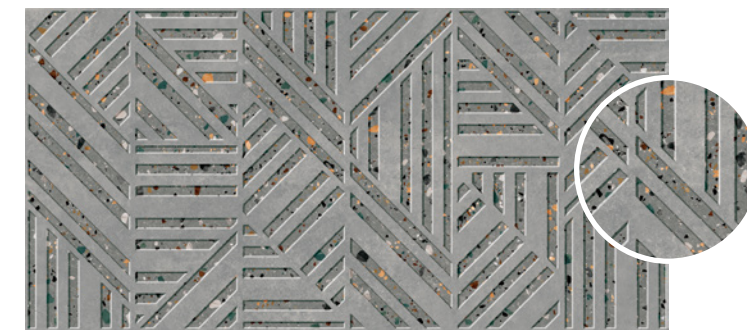

Ess. Gobi Grigio 60x120 / Ess. Rlv. Gobi Grigio 60x120 / Shiny White 7,5x30

Ess. Gobi Nude

Ess. Rlv. Gobi Nude

Ess. Gobi Bianco

Ess. Rlv. Gobi Bianco

Ess. Gobi Grigio

Ess. Rlv. Gobi Grigio

60x120
23.62"x47.24"

Ess. Gobi *NEW*

Ess. Gobi Bianco 60x120
Ess. Gobi Bianco 60x60

Ess. Gobi *NEW*

Porcelain / Porcelain

Ess. Gobi Nude 60x60
Ess. Gobi Nero 60x60

Ess. Gobi Nero

Ess. Gobi Blu

Ess. Gobi Nude

Porcelain 60x60 / 60,8x60,8 / 75x75 / 90x90 / 60x120
23.62"x23.62" / 23.94"x23.94" / 29.53"x29.53" / 35.43"x35.43" / 23.62"x47.24"