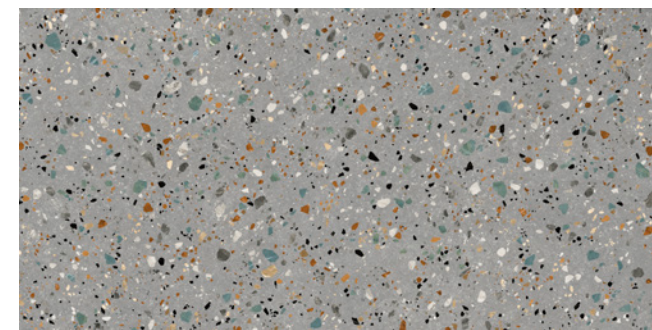

Ess. Gobi Grigio 60x120 / Ess. Rlv. Gobi Grigio 60x120 / Shiny White 7,5x30

Ess. Gobi Nude

Ess. Rlv. Gobi Nude

Ess. Gobi Bianco

Ess. Rlv. Gobi Bianco

Ess. Gobi Grigio

Ess. Rlv. Gobi Grigio

60x120
23.62"x47.24"

Ess. Gobi *NEW*

Ess. Gobi Bianco 60x120
Ess. Gobi Bianco 60x60

Ess. Gobi *NEW*

Porcelain / Porcelain

Ess. Gobi Nude 60x60
Ess. Gobi Nero 60x60

Ess. Gobi Nero

Ess. Gobi Blu

Ess. Gobi Nude