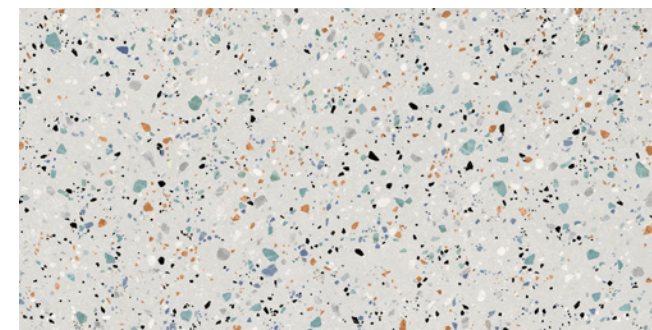

Ess. Gobi Grigio 60x120 / Ess. Rlv. Gobi Grigio 60x120 / Shiny White 7,5x30

Ess. Gobi Nude

Ess. Rlv. Gobi Nude

Ess. Gobi Bianco

Ess. Rlv. Gobi Bianco

Ess. Gobi Grigio

Ess. Rlv. Gobi Grigio

60x120
23.62"x47.24"

Ess. Gobi *NEW*

Ess. Gobi Bianco 60x120
Ess. Gobi Bianco 60x60

Ess. Gobi *NEW*

Porcelain / Porcelain

Ess. Gobi Nude 60x60
Ess. Gobi Nero 60x60

Ess. Gobi Nero

Ess. Gobi Blu

Ess. Gobi Nude