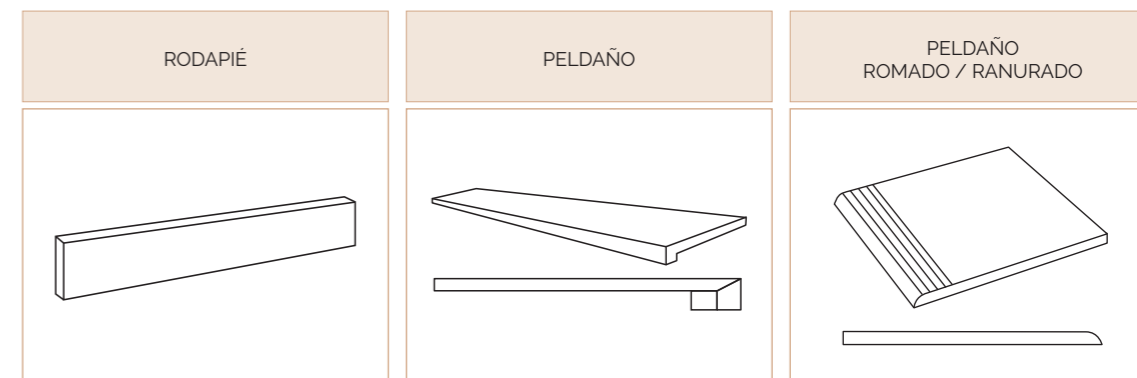

Ess. Kendal Natural 20x120

Ess. Kendal Gris 20x120

Ess. Kendal *NEW*

Ess. Kendal Roble

Ess. Kendal Natural

Ess. Kendal Arce

Ess. Kendal Gris

Ess. Kendal Perla

Ess. Kendal Blanco

Formatos / Formats

Piezas complementarias Complementary Tiles / Pièces Complémentaires

Formato	Pz/cj	Pz/pl	M ² /cj	M ² /pl	Cj/pl	Kg/cj	Kg/Total
20x120 (F)	7	308	1,68	73,92	44	32,00	1437
Porcelain 20x120 7.87"x47.24"							