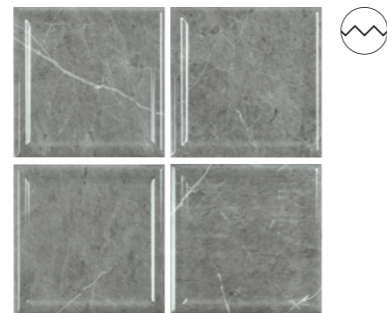

Cornice Eternal Dark
15 x 15 cm. **WB153DLB**