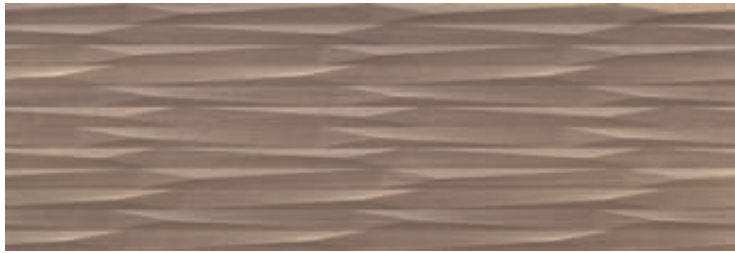

EUKALYPT

**SALONI**  
cerámica

# EUKALYPT

417663/FLB630 PRISMAS MARRON  
400x1200x12,5

417661/FLB590 PRISMAS MIEL  
400x1200x12,5

417664/FKV643 KROSS MARRON-CACAO  
400x1200x12,5

417662/FKV776 KROSS CREMA-MIEL  
400x1200x12,5

417665/FJX643 VECTOR MARRON-CACAO  
400x1200x12,5

417658/FJX776 VECTOR CREMA-MIEL  
400x1200x12,5