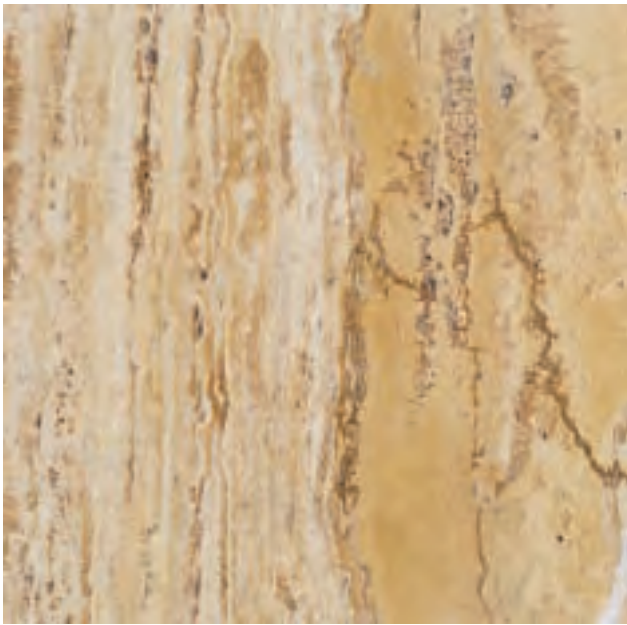

TRAVERTINO PERSIANO