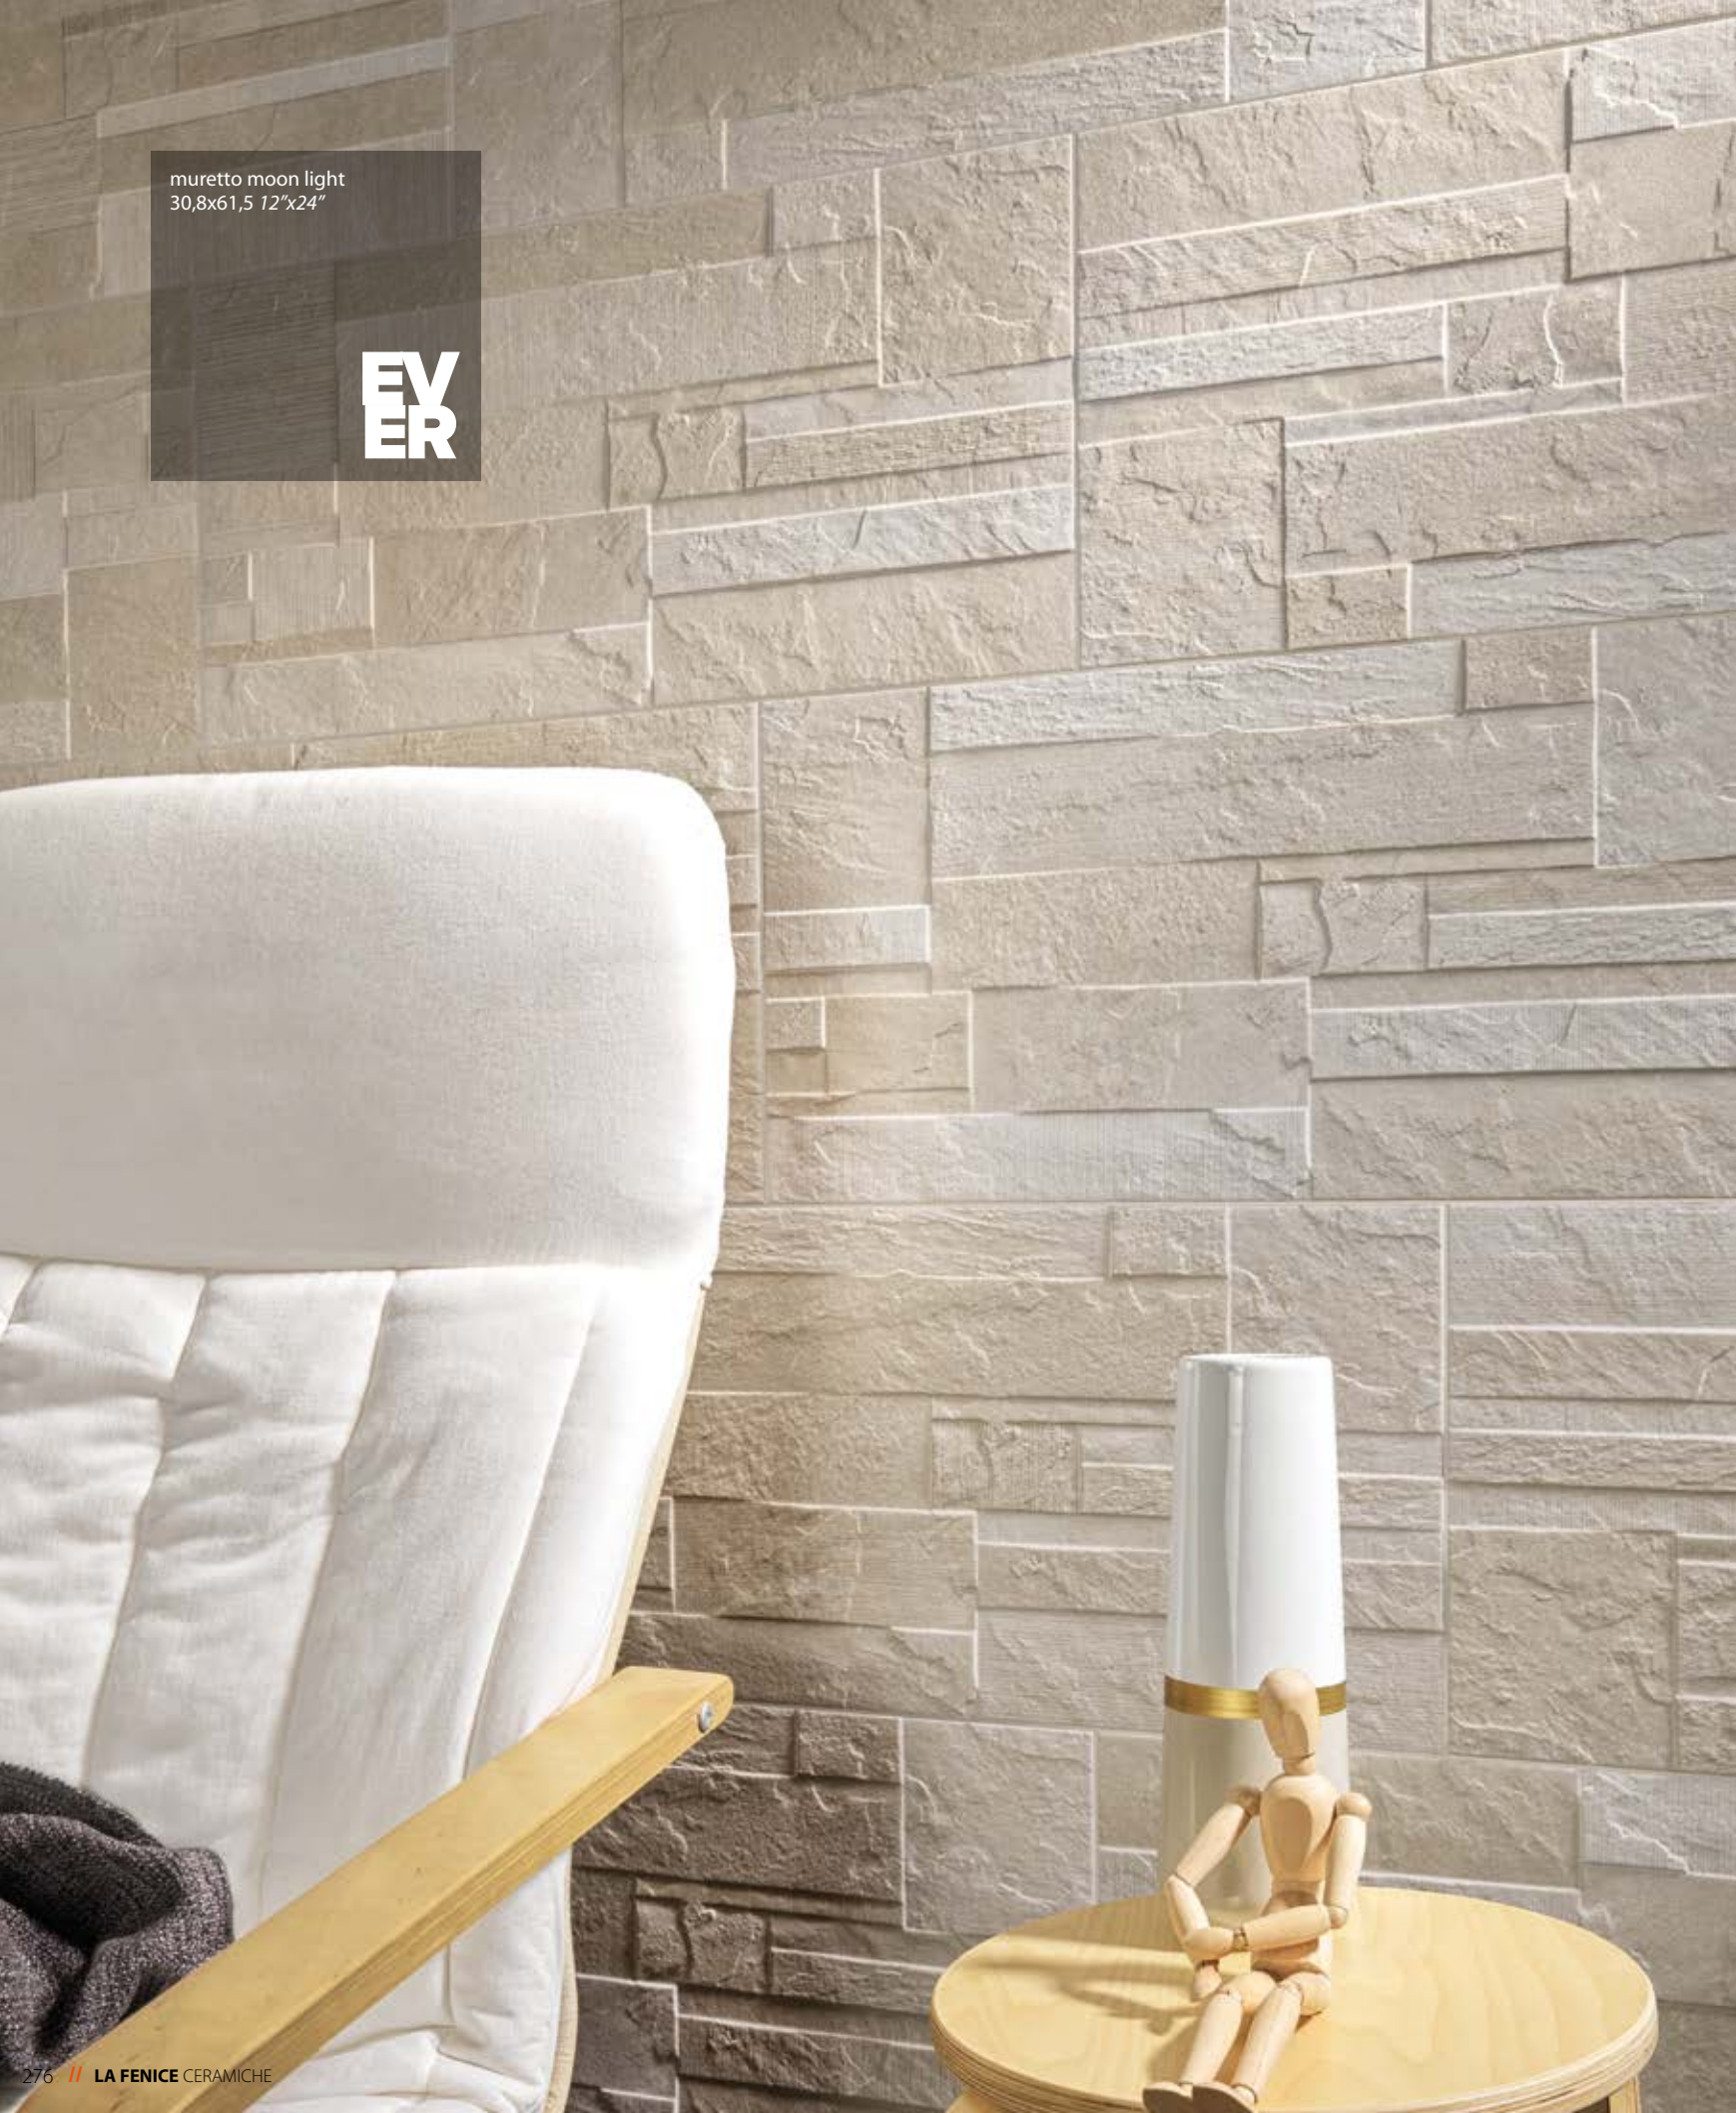

muretto moon light  
30,8x61,5 12"x24"

EVER