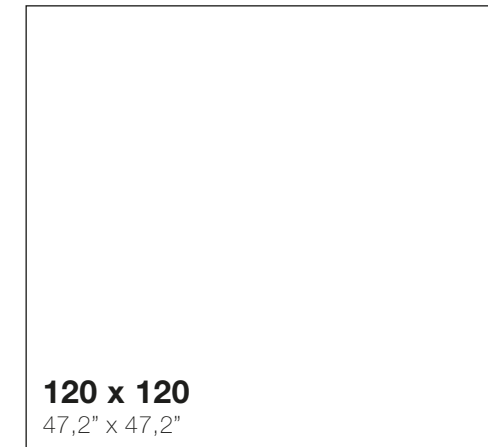

exedra

granilla pulida

highly polished porcelain

grès cérame poli

Hochpoliertes Feinzeinzeug

Wall _ exedra brown
60 x 120 23,6" x 47,2"

Wall _ makai haya
23 x 120 9,6" x 47,2"

Floor _ exedra brown
120 x 120 47,2" x 47,2"

Black

Brown

exedra

granilla pulida / highly polished porcelain /
grès cérame poli / Hochpoliertes Feinzeinzeug

formatos / size / formats / formate

60 x 120
23,6" x 47,2"

120 x 120
47,2" x 47,2"

	Pc/Cj	M2/Cj	Cj/Pl	M2/Pl	Kg/Cj	Kg/Pl	Rect.
60x120	2	1,44	32	46,08	34	1108	60x120 M64
120x120	1	1,44	36	51,84	38,4	1402,4	120x120 M77

Floor _ exedra black
120 x 120 47,2" x 47,2"

Floor _ exedra brown
120 x 120 47,2" x 47,2"