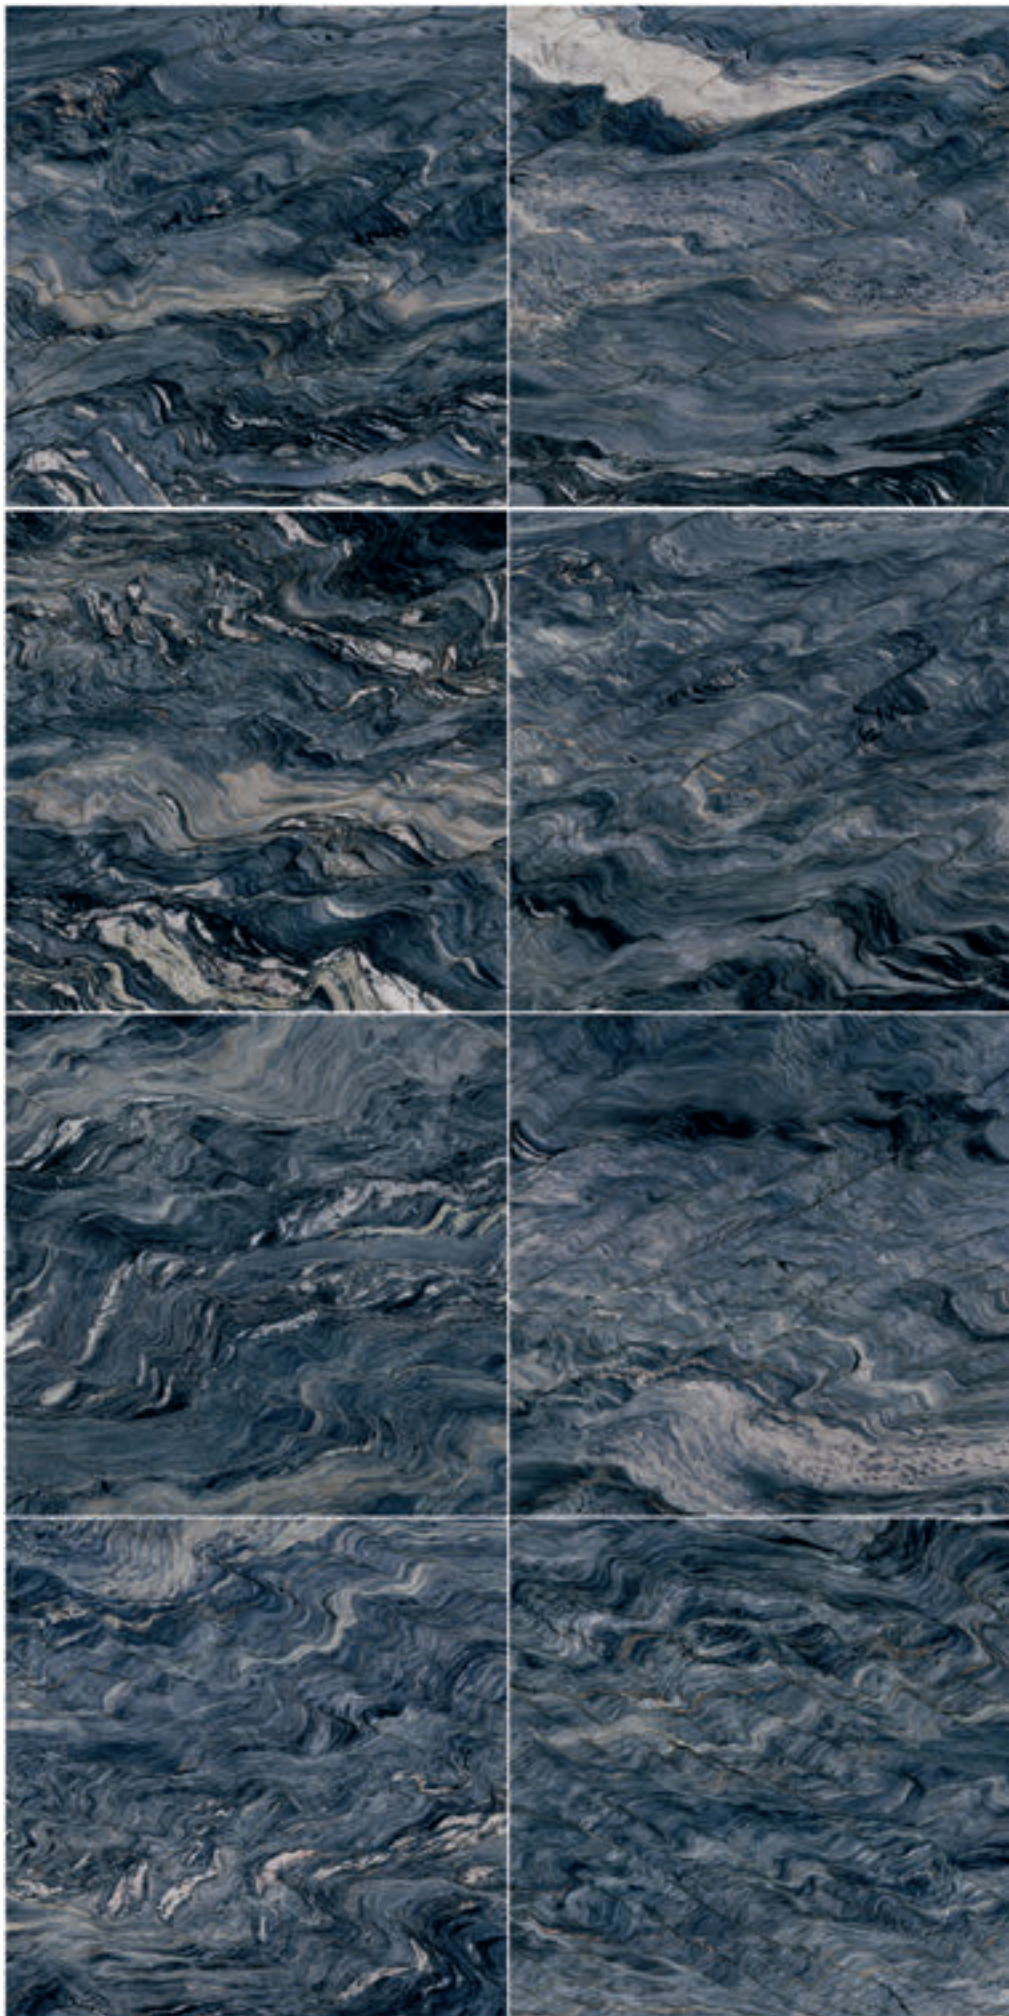

Granilla Pulida High Polished  
**EXPLOSION**

P V3 R<sub>c</sub>

**FORMATS**

09

Designs

120x120 / 48"x48"

Granilla Pulida M 40

18

Designs

60x120 / 24"x48"

Granilla Pulida M 29

Blue  
NCS S 5030- R90B

**TECHNICAL SPECIFICATIONS**

Wall and Floor Tile Explosion Blue 120x120.

EXPLOSION BLUE 9 DESIGNS 120x120

Wall tile Explosion Blue 60x120, Floor tile Belcastle Graphite 60x120, Origin Gray 20x120