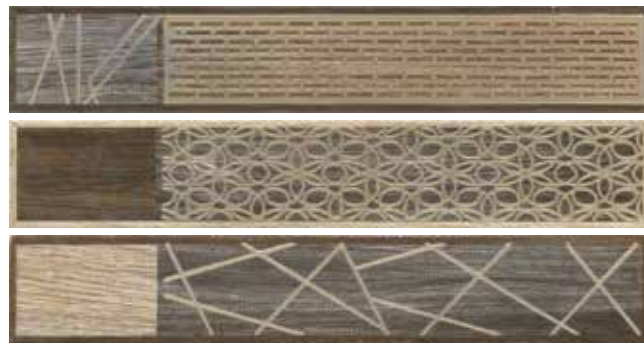

# FANTASIA 30x60 CM

Ivory

GREY

Wood BROWN GEOMETRIC

Wood ANTHRACITE

Listello METALLIC - 3 Pcs  
10x60 CM

Wood ANTHRACITE GEOMETRIC

TACO KITCHEN - 6 Pcs  
15x15 CM