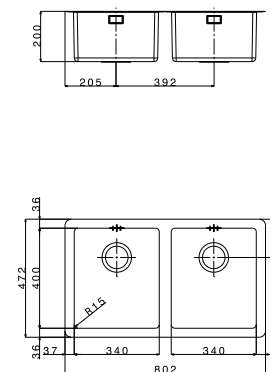

mixers

APF3227CR AP5001HACR AP5002CR AP7730DCCR

accessories

1 RND90 Rondo Waste
2 CI34 Basket
3 CI45 Basket

- size 750x440 mm
- drain hole 3,5"
- cut-out  712x402 mm
- base  800 mm
- depth  200 mm
- fitting  undermount
- finish/finitura  brushed/spazzolato

 brushed/spazzolato

accessories

code
drainer right or left /
gocciolatoio destro o sinistro

- included **1**
- extra **2 3**

FEM71UBC

 packed in boxes:
870 x 550 x 300 mm - 8,37 Kg

- size 603x452 mm
- drain hole 3,5"
- cut-out  see technical drawing
- base  800 mm
- depth  200 mm
- fitting  undermount
- finish/finitura  brushed/spazzolato

 brushed/spazzolato

- included **1**
- extra **2**

FEM3418UBC

 packed in boxes:
735 x 610 x 280 mm - 7,88 Kg

- size 802x472 mm
- drain hole 3,5"
- cut-out  740x411 mm
- base  800 mm
- depth  200 mm
- fitting  undermount
- finish/finitura  brushed/spazzolato

 brushed/spazzolato

- included **1**
- extra **2**

FEM3434UBC

 packed in boxes:
870 x 550 x 300 mm - 9,87 Kg

mixers

accessories

APF3227CR

AP5001HACR