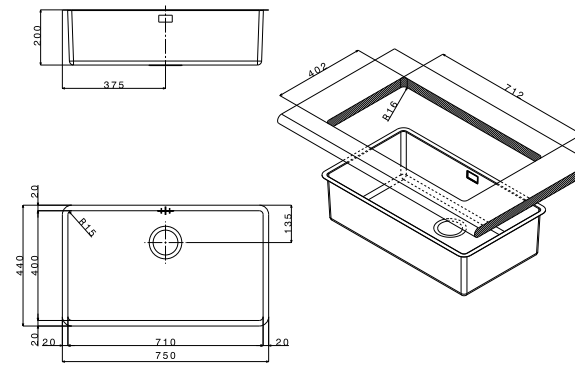

mixers

APF3227CR AP5001HACR AP5002CR AP7730DCCR

accessories

1 RND90 Rondo Waste
2 CI34 Basket
3 CI45 Basket

- size 750x440 mm
- drain hole 3,5"
- cut-out  712x402 mm
- base  800 mm
- depth  200 mm
- fitting  undermount
- finish/finitura  brushed/spazzolato

 brushed/spazzolato

accessories

code
drainer right or left /
gocciolatoio destro o sinistro

- included **1**
- extra **2 3**

FEM71UBC

 packed in boxes:
870 x 550 x 300 mm - 8,37 Kg

- size 603x452 mm
- drain hole 3,5"
- cut-out  see technical drawing
- base  800 mm
- depth  200 mm
- fitting  undermount
- finish/finitura  brushed/spazzolato

 brushed/spazzolato

- included **1**
- extra **2**

FEM3418UBC

 packed in boxes:
735 x 610 x 280 mm - 7,88 Kg

- size 802x472 mm
- drain hole 3,5"
- cut-out  740x411 mm
- base  800 mm
- depth  200 mm
- fitting  undermount
- finish/finitura  brushed/spazzolato