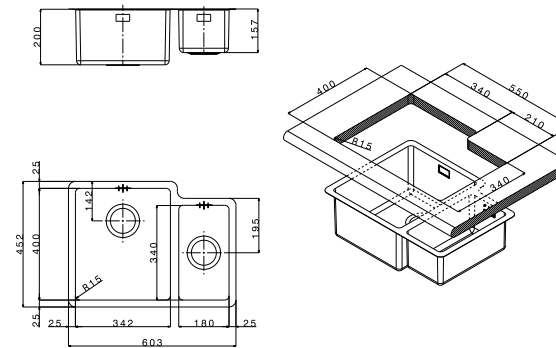

mixers

APF3227CR AP5001HACR AP5002CR AP7730DCCR

accessories

1 RND90 Rondo Waste
2 CI34 Basket
3 CI45 Basket

- size 750x440 mm
- drain hole 3,5"
- cut-out  712x402 mm
- base  800 mm
- depth  200 mm
- fitting  undermount
- finish/finitura  brushed/spazzolato

 brushed/spazzolato

accessories

code
drainer right or left /
gocciolatoio destro o sinistro

- included **1**
- extra **2 3**

FEM71UBC

 packed in boxes:
870 x 550 x 300 mm - 8,37 Kg

- size 603x452 mm
- drain hole 3,5"
- cut-out  see technical drawing
- base  800 mm
- depth  200 mm
- fitting  undermount
- finish/finitura  brushed/spazzolato

 brushed/spazzolato

- included **1**
- extra **2**

FEM3418UBC

 packed in boxes:
735 x 610 x 280 mm - 7,88 Kg

- size 802x472 mm
- drain hole 3,5"
- cut-out  740x411 mm
- base  800 mm
- depth  200 mm
- fitting  undermount
- finish/finitura  brushed/spazzolato

 brushed/spazzolato

- included **1**
- extra **2**

FEM3434UBC

 packed in boxes:
870 x 550 x 300 mm - 9,87 Kg

mixers

accessories

APF3227CR

AP5001HACR