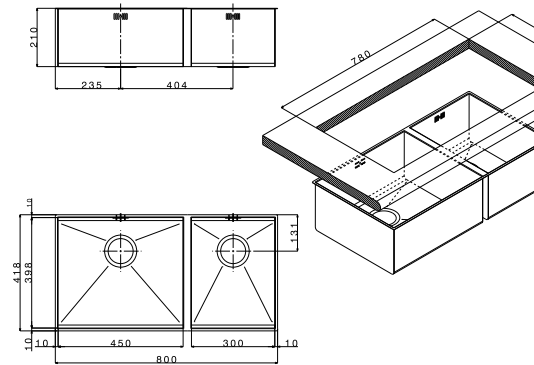

finish/finitura  satin/satinato

- extra

1	2	3
4	5	

FEQ50USC

 packed in boxes:
595 x 505 x 300 mm - 6,8 Kg

- size 740x418 mm
- drain hole 3,5"
- cut-out  720x398 mm
- base  800 mm
- depth  210 mm
- fitting  undermount
- finish/finitura  satin/satinato

C145
Basket

finish/finitura

accessories

code
drainer right or left /
gocciolatoio destro o sinistro

- size 811x428 mm
- drain hole 3,5"
- cut-out  781x398 mm
- base  900 mm
- depth  210 mm
- fitting  undermount
- finish/finitura  satin/satinato

 packed in boxes:
880 x 555 x 310 mm - 12,78 Kg

 satin/satinato

extra **1** **2**

FEQ3838USC

- size 800x418 mm
- drain hole 3,5"
- cut-out  780x398 mm
- base  900 mm
- depth  210 mm
- fitting  undermount
- finish/finitura  satin/satinato

 packed in boxes:
970 x 570 x 265 mm - 13,5 Kg

 satin/satinato

extra **1** **2** **3**

FEQ4530USC

mixers

accessories

AP7730DCCR

APF3227CR