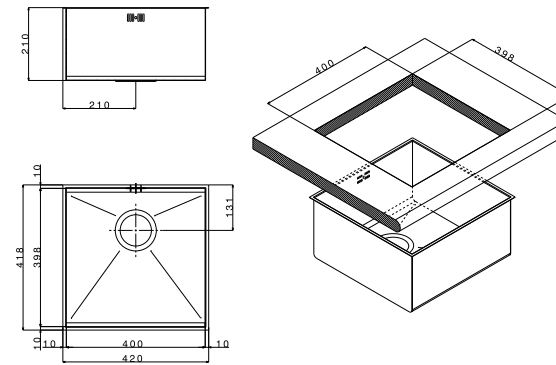

Ferrara Zero

lavello: FEQ72USC
miscelatore: AP52002CR

- size 420x418 mm
- drain hole 3,5"
- cut-out  400x398 mm
- base  450 mm
- depth  210 mm
- fitting  undermount
- finish/finitura  satin/satinato

finish/finitura  satin/satinato

accessories

- extra

1	2	3
4		

code
drainer right or left /
gocciolatoio destro o sinistro

FEQ40USC

 packed in boxes:
495 x 500 x 300 mm - 6 Kg

- size 520x418 mm
- drain hole 3,5"
- cut-out  500x398 mm
- base  600 mm
- depth  210 mm
- fitting  undermount
- finish/finitura  satin/satinato

finish/finitura  satin/satinato

- extra

1	2	3
4	5	

FEQ50USC

 packed in boxes:
595 x 505 x 300 mm - 6,8 Kg

- size 740x418 mm
- drain hole 3,5"
- cut-out  720x398 mm
- base  800 mm
- depth  210 mm
- fitting  undermount
- finish/finitura  satin/satinato

 packed in boxes:
880 x 555 x 310 mm - 12,78 Kg

 satin/satinato

extra **1** **2**

FEQ3838USC

- size 800x418 mm
- drain hole 3,5"
- cut-out  780x398 mm
- base  900 mm
- depth  210 mm
- fitting  undermount
- finish/finitura  satin/satinato