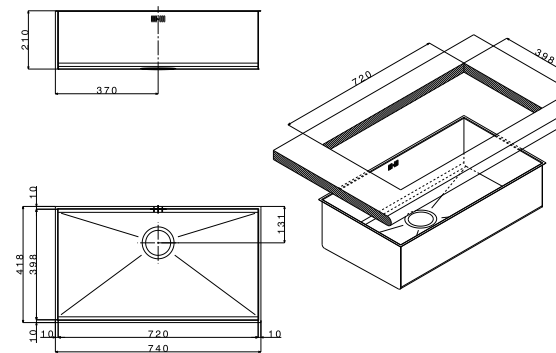

accessories

- extra

1	2	3
4		

code
drainer right or left /
gocciolatoio destro o sinistro

FEQ40USC

 packed in boxes:
495 x 500 x 300 mm - 6 Kg

- size 520x418 mm
- drain hole 3,5"
- cut-out  500x398 mm
- base  600 mm
- depth  210 mm
- fitting  undermount
- finish/finitura  satin/satinato

finish/finitura  satin/satinato

- extra

1	2	3
4	5	

FEQ50USC

 packed in boxes:
595 x 505 x 300 mm - 6,8 Kg

- size 740x418 mm
- drain hole 3,5"
- cut-out  720x398 mm
- base  800 mm
- depth  210 mm
- fitting  undermount
- finish/finitura  satin/satinato

finish/finitura  satin/satinato

- extra

1	2	3
4	5	

FEQ72USC

 packed in boxes:
820 x 505 x 300 mm - 8,46 Kg

mixers

accessories

AP7730DCCR

 packed in boxes:
880 x 555 x 310 mm - 12,78 Kg

 satin/satinato

extra **1** **2**

FEQ3838USC

- size 800x418 mm
- drain hole 3,5"
- cut-out  780x398 mm
- base  900 mm
- depth  210 mm
- fitting  undermount
- finish/finitura  satin/satinato