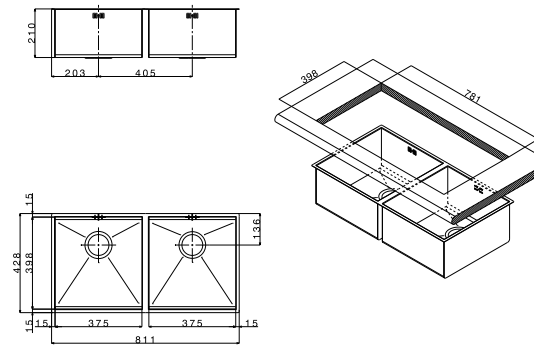

finish/finitura  satin/satinato

- extra

1	2	3
4	5	

FEQ50USC

 packed in boxes:
595 x 505 x 300 mm - 6,8 Kg

- size 740x418 mm
- drain hole 3,5"
- cut-out  720x398 mm
- base  800 mm
- depth  210 mm
- fitting  undermount
- finish/finitura  satin/satinato

C145
Basket

finish/finitura

accessories

code
drainer right or left /
gocciolatoio destro o sinistro

- size 811x428 mm
- drain hole 3,5"
- cut-out  781x398 mm
- base  900 mm
- depth  210 mm
- fitting  undermount
- finish/finitura  satin/satinato

 packed in boxes:
880 x 555 x 310 mm - 12,78 Kg

 satin/satinato

extra **1** **2**

FEQ3838USC

- size 800x418 mm
- drain hole 3,5"
- cut-out  780x398 mm
- base  900 mm
- depth  210 mm
- fitting  undermount
- finish/finitura  satin/satinato

 packed in boxes:
970 x 570 x 265 mm - 13,5 Kg

 satin/satinato

extra **1** **2** **3**

FEQ4530USC

mixers

accessories

AP7730DCCR

APF3227CR