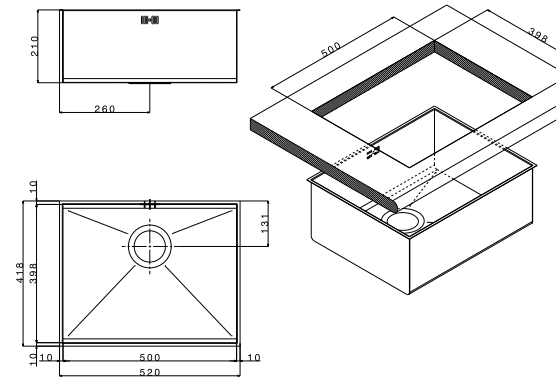

Ferrara Zero

lavello: FEQ72USC
miscelatore: AP52002CR

- size 420x418 mm
- drain hole 3,5"
- cut-out  400x398 mm
- base  450 mm
- depth  210 mm
- fitting  undermount
- finish/finitura  satin/satinato

finish/finitura  satin/satinato

accessories

- extra

1	2	3
4		

code
drainer right or left /
gocciolatoio destro o sinistro

FEQ40USC

 packed in boxes:
495 x 500 x 300 mm - 6 Kg

- size 520x418 mm
- drain hole 3,5"
- cut-out  500x398 mm
- base  600 mm
- depth  210 mm
- fitting  undermount
- finish/finitura  satin/satinato

finish/finitura  satin/satinato

- extra

1	2	3
4	5	

FEQ50USC

 packed in boxes:
595 x 505 x 300 mm - 6,8 Kg

- size 740x418 mm
- drain hole 3,5"
- cut-out  720x398 mm
- base  800 mm
- depth  210 mm
- fitting  undermount
- finish/finitura  satin/satinato

 packed in boxes:
880 x 555 x 310 mm - 12,78 Kg

 satin/satinato

extra **1** **2**

FEQ3838USC

- size 800x418 mm
- drain hole 3,5"
- cut-out  780x398 mm
- base  900 mm
- depth  210 mm
- fitting  undermount
- finish/finitura  satin/satinato