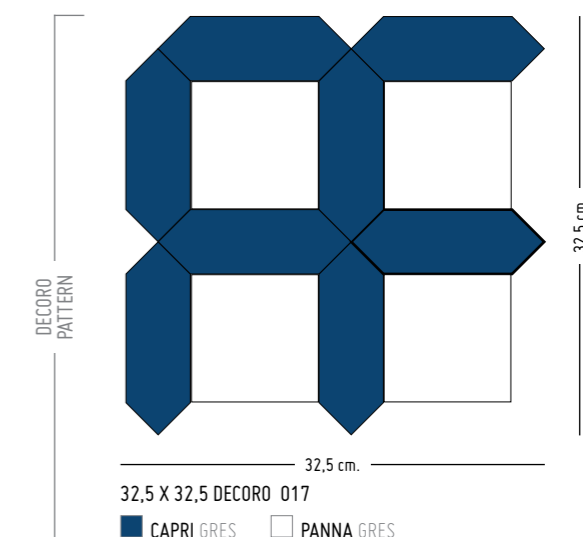

LEGENDA MATERIALI E COLORI
MATERIALS AND COLOURS LEGEND