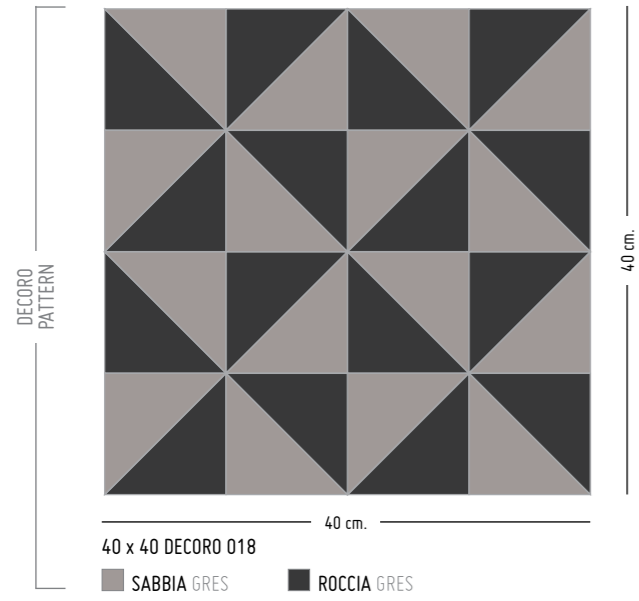

LEGENDA MATERIALI E COLORI
MATERIALS AND COLOURS LEGEND