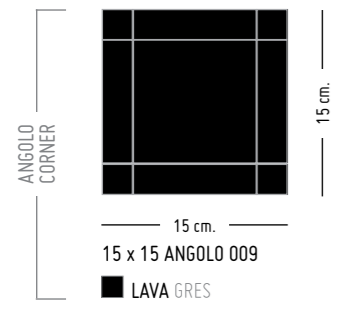

LEGENDA MATERIALI E COLORI
MATERIALS AND COLOURS LEGEND