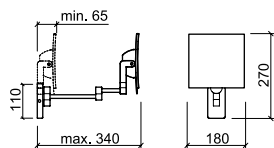

Cores | Colours | Couleurs | Colores

* preto
black
noir
negro

NEW

41546

LED

NEW