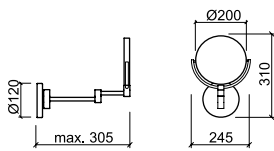

Cores | Colours | Couleurs | Colores

* preto
black
noir
negro

41545 *

NEW

LED

NEW