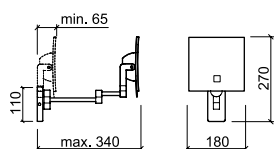

Cores | Colours | Couleurs | Colores

* preto
black
noir
negro

NEW

41547

LED

NEW