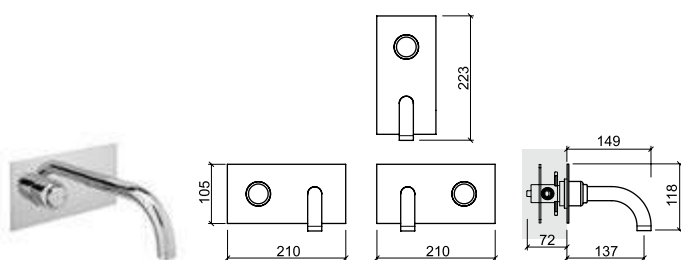

TUBE

5312341