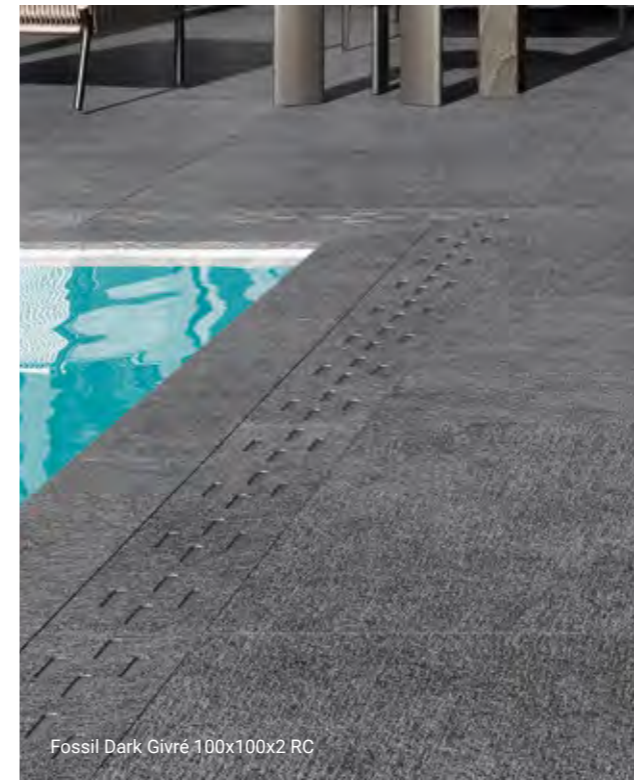

Dark Givré

FORMATOS SIZES

Fossil 20 White Givré / B600
Fossil 20 Grey Givré / B600
Fossil 20 Dark Givré / B600
Fossil 20 Dec White / B600
Fossil 20 Dec Grey / B600
Fossil 20 Dec Dark / B600

Fossil 20 White Givré / B410
Fossil 20 Grey Givré / B410
Fossil 20 Dark Givré / B410
Fossil 20 Dec White / B410
Fossil 20 Dec Grey / B410
Fossil 20 Dec Dark / B410

Fossil Dark Givré 100x100x2 RC